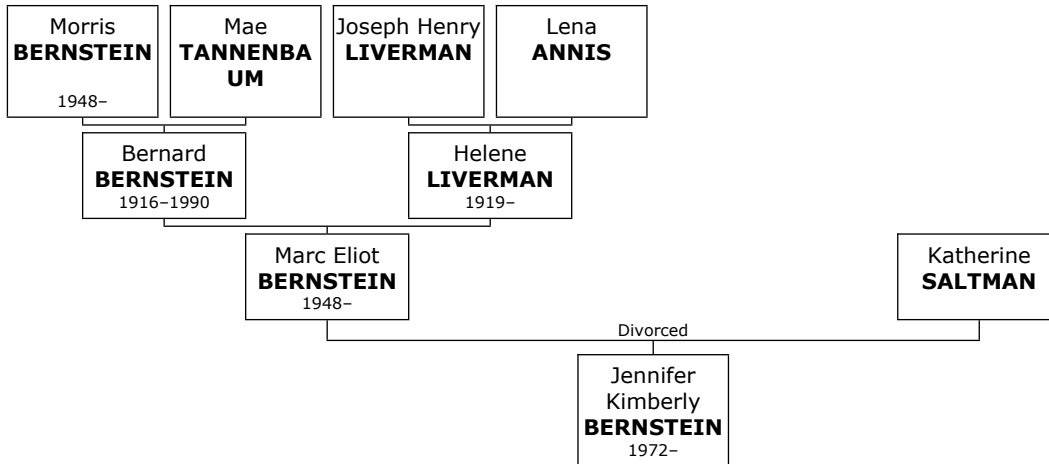

Family of Marc BERNSTEIN and Katherine SALTMAN

151. Marc Eliot BERNSTEIN was born on Thursday, August 26, 1948. He is the son of Bernard BERNSTEIN (124) and Helene LIVERMAN (125).

152. He married **Katherine SALTMAN**. They are divorced. They have one daughter.

Daughter of Marc Eliot BERNSTEIN and Katherine SALTMAN:

1. f I. **Jennifer Kimberly BERNSTEIN** was born on December 31, 1972.