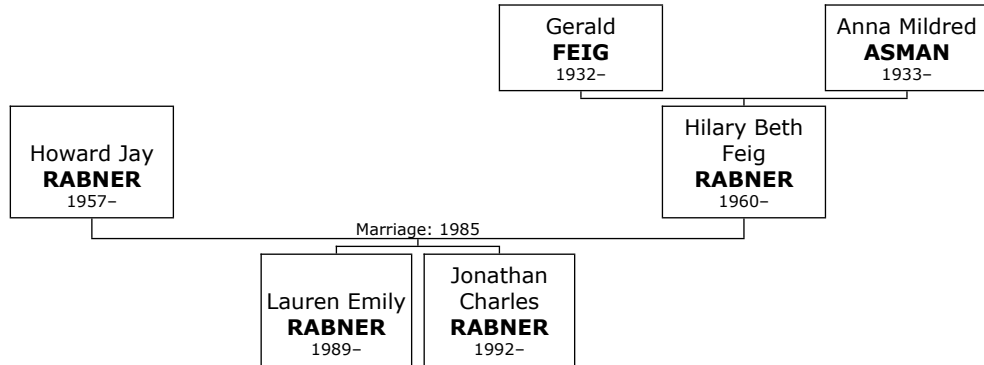

+ 1063 f V. **Bella PRIVIS**. Bella died in 1966.

R

Family of Howard RABNER and Hilary RABNER

782. Howard Jay RABNER was born on Monday, June 17, 1957, in Newark, New Jersey.

783. At the age of 28, Howard Jay married **Hilary Beth Feig RABNER** on Sunday, August 04, 1985, in West Orange when she was 25 years old. They have two children.