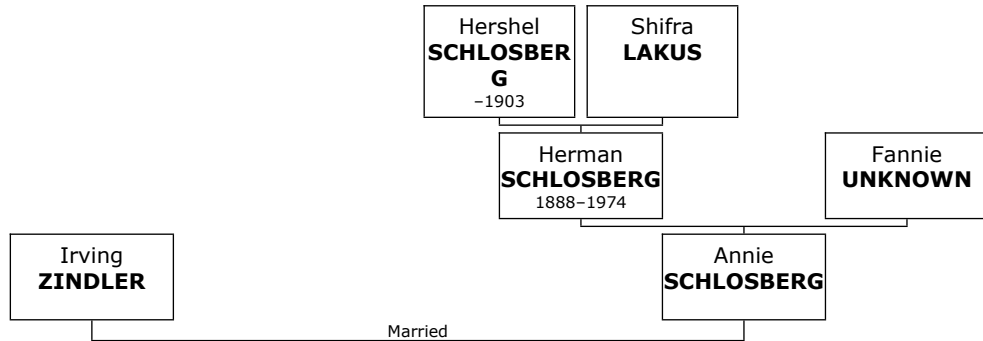

Family of Irving ZINDLER and Annie SCHLOSBERG