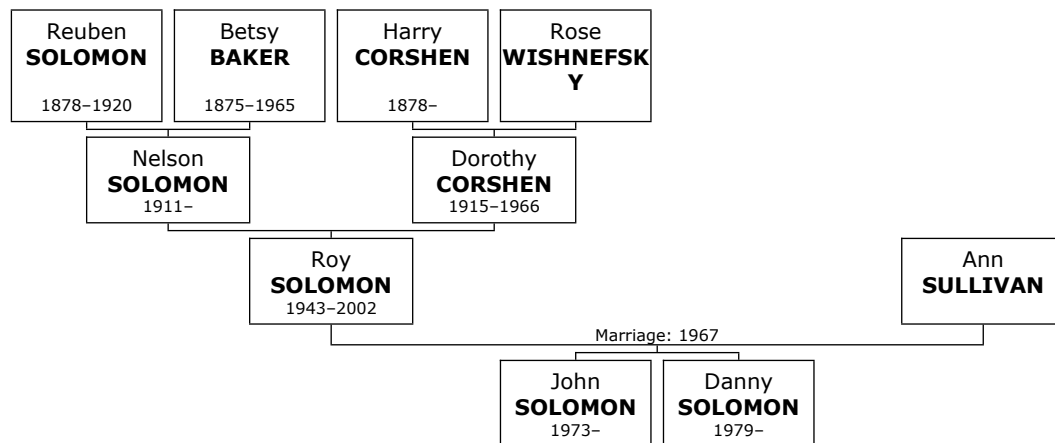

Roy died on April 06, 2002, at the age of 58.

Marriages with Ann SULLIVAN, Brandi MONJAZEB (Page 355) and Leslie LEARN (Page 355) are known.

Family of Roy SOLOMON and Ann SULLIVAN

Here are the details about **Roy SOLOMON's** first marriage, with Ann SULLIVAN. You can read more about Roy on page 354.