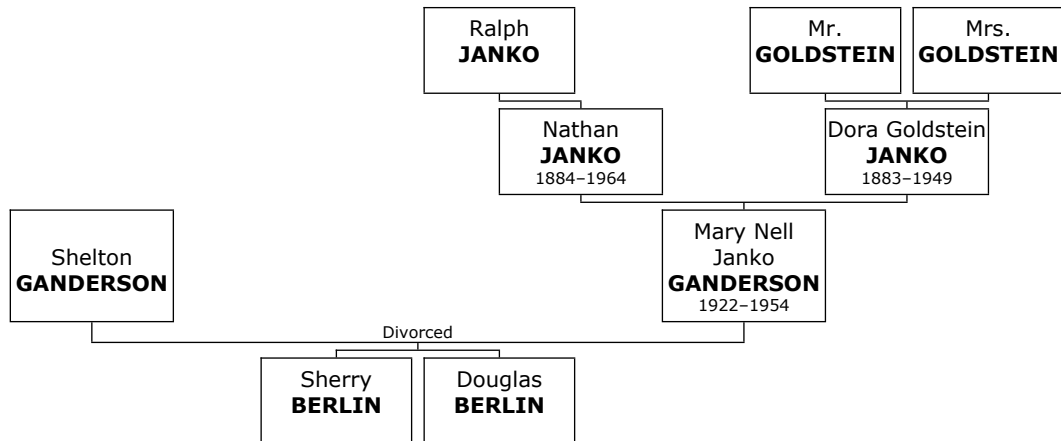

Family of Shelton GANDERSON and Mary GANDERSON

401. Shelton GANDERSON was born in Elizabeth City, North Carolina.

402. He married **Mary Nell Janko GANDERSON**. They are divorced. They had two children.

Mary Nell Janko was born in Atlanta, Georgia, on Wednesday, January 18, 1922. She was the daughter of Nathan JANKO (537) and Dora Goldstein JANKO (538).

Mary Nell Janko reached 32 years of age and died on August 11, 1954.

Children of Shelton GANDERSON and Mary Nell Janko GANDERSON:

- f I. **Sherry BERLIN**.
- m II. **Douglas BERLIN**.