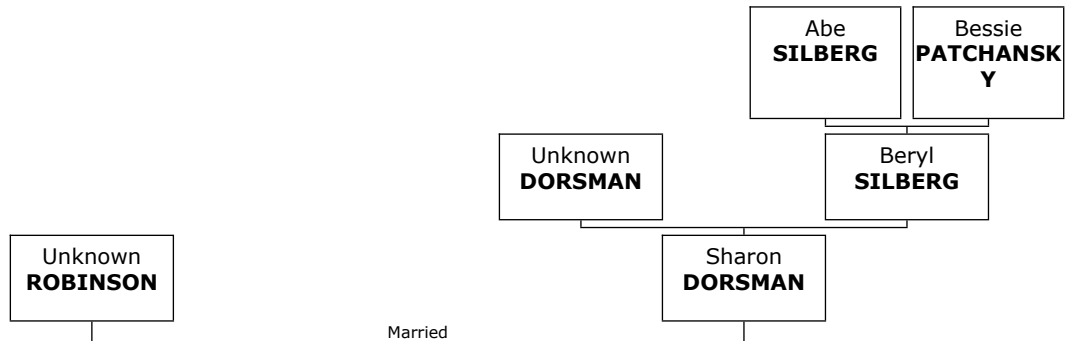

Family of Unknown ROBINSON and Sharon DORSMAN

825. Unknown ROBINSON.

826. He married **Sharon DORSMAN.** Sharon was born in Leeds, Yorkshire, England. She was the daughter of Unknown DORSMAN (283) and Beryl SILBERG (284).