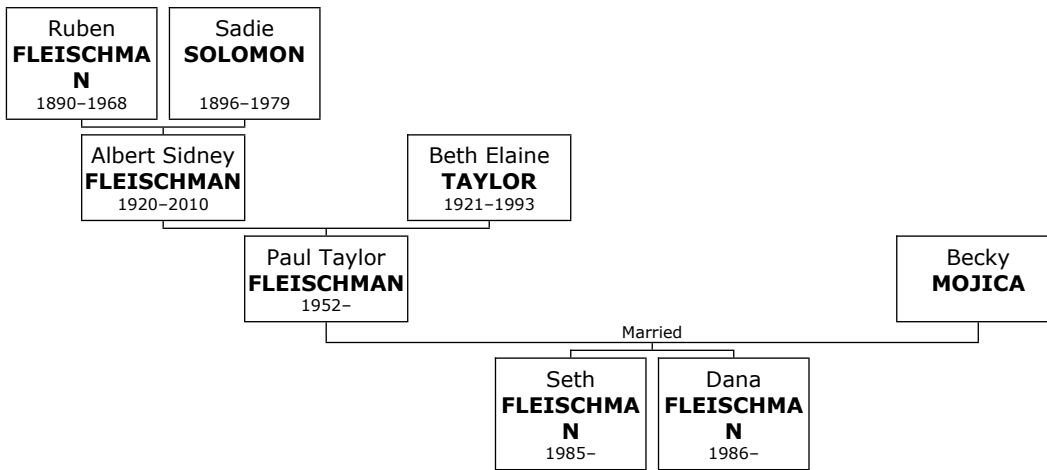

Beth Elaine was born on Wednesday, July 13, 1921. She reached 71 years of age and died in Los Angeles, Los Angeles, on March 27, 1993.

Children of Albert Sidney FLEISCHMAN and Beth Elaine TAYLOR:

- + 646 f I. **Jane Ellen FLEISCHMAN** was born in Los Angeles, CA, on April 20, 1949.
- + 351 m II. **Paul Taylor FLEISCHMAN** was born in Los Angeles on September 05, 1952.
- + 678 f III. **Anne Elaine FLEISCHMAN** was born on February 23, 1954.

Family of Paul FLEISCHMAN and Becky MOJICA

351. Paul Taylor FLEISCHMAN was born on Friday, September 05, 1952, in Los Angeles, CA. He is the son of Albert Sidney FLEISCHMAN (349) and Beth Elaine TAYLOR (350).

352. He married **Becky MOJICA**. They have two children.

Children of Paul Taylor FLEISCHMAN and Becky MOJICA:

- m I. **Seth FLEISCHMAN** was born in Los Angeles, Los Angeles, California, USA, on February 01, 1985.
- f II. **Dana FLEISCHMAN** was born in Los Angeles on August 30, 1986.