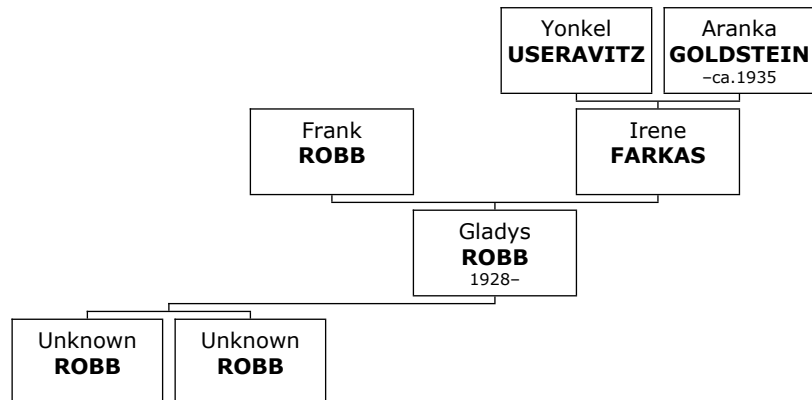

+ 808 f I. **Gladys ROBB** was born on August 03, 1928.
m II. **Rodney ROBB**.

Gladys ROBB

808. Gladys ROBB was born on Friday, August 03, 1928. She is the daughter of Frank ROBB (806) and Irene FARKAS (807).