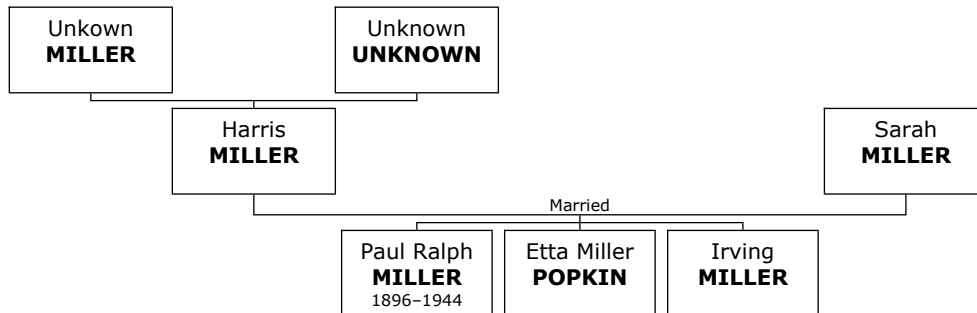

Family of Harris MILLER and Sarah MILLER

683. Harris MILLER was born in East Side of NY, from Lithuania?. He was the son of Unkown MILLER (695) and Unknown UNKNOWN (696). He was also known as **Harry**.

Harris worked as a Shoemaker.

684. He married **Sarah MILLER**. They had three children.

Children of Harris MILLER and Sarah MILLER:

+ 693 m I. **Paul Ralph MILLER** was born in New York City, New York, on February 28, 1896. He died in Harrisonburg, Virginia, on January 10, 1944, at the age of 47.