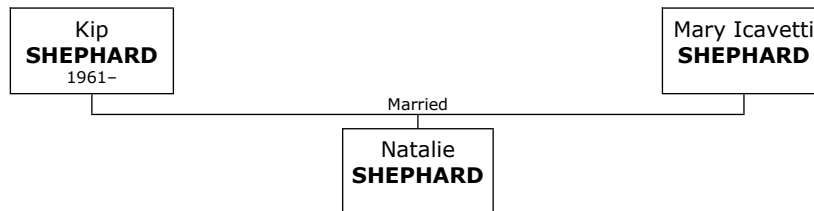

Family of Kip SHEPHARD and Mary SHEPHARD

988. Kip SHEPHARD was born on Monday, May 01, 1961.