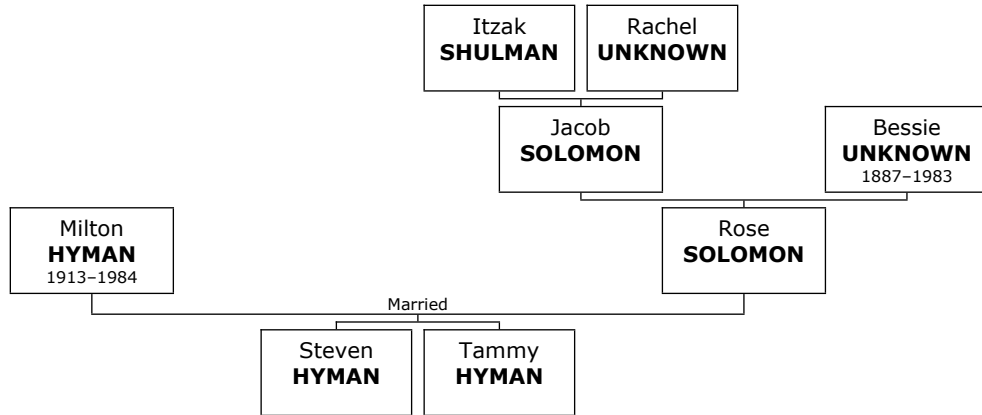

Daughter of Matthew Brian HOWARD and Lisa Shirl GLADSTONE:

f I. **Amanda Rose HOWARD** was born in Michigan on April 24, 1998.

Family of Milton HYMAN and Rose SOLOMON

522. Milton HYMAN was born on Wednesday, April 23, 1913, in New Jersey, USA. He died in New Jersey in December 1984 at the age of 71.

523. He married **Rose SOLOMON**. They had two children. She was the daughter of Jacob SOLOMON (1022) and Bessie UNKNOWN (1023).

Children of Milton HYMAN and Rose SOLOMON:

+ 524 m I. **Steven HYMAN**.
f II. **Tammy HYMAN**.