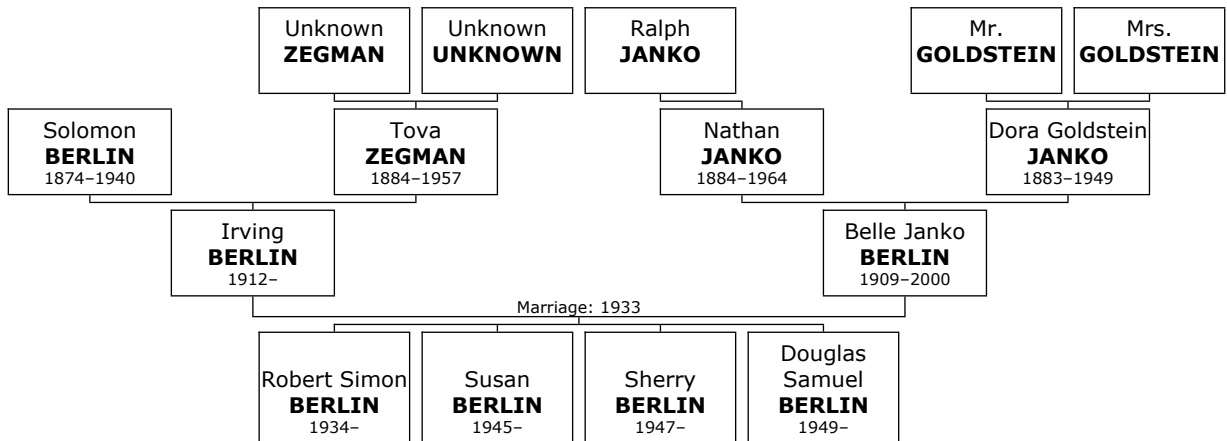

More facts and events for Arlette Gayle SHEINBEIN:

Residence: 5306 Redfield Road, Dunwoody, Ga. 30338

Children of Douglas Samuel BERLIN and Arlette Gayle SHEINBEIN:

- m I. **Josh BERLIN** was born on September 10, 1975. Arlette Gayle SHEINBEIN is his stepmother.
- f II. **Danya Elizabeth WEINSTOCK** was born in Westwood, New Jersey, on May 19, 1974.
- m III. **Andrew Erwin BERLIN** was born on October 12, 1977. Arlette Gayle SHEINBEIN is his stepmother. His biological mother is Jackie RUDOLPH.
- m IV. **Joshua Michael BERLIN** was born on September 10, 1975.
- f V. **Ilana Joy WEINSTOCK** was born in Dallas, Texas, on October 19, 1976.

Family of Irving BERLIN and Belle BERLIN

93. Irving BERLIN was born on Tuesday, July 16, 1912, in New York City, New York. He is the son of Solomon BERLIN (101) and Tova ZEGMAN (102).

94. At the age of 20, Irving married **Belle Janko BERLIN** on Thursday, July 13, 1933, in New York City when she was 23 years old. They had four children.

Belle Janko was born in Selma, Alabama, on Sunday, September 19, 1909. She was the daughter of Nathan JANKO (537) and Dora Goldstein JANKO (538).

Belle Janko reached 91 years of age and died in Atlanta, Georgia, on November 02, 2000.