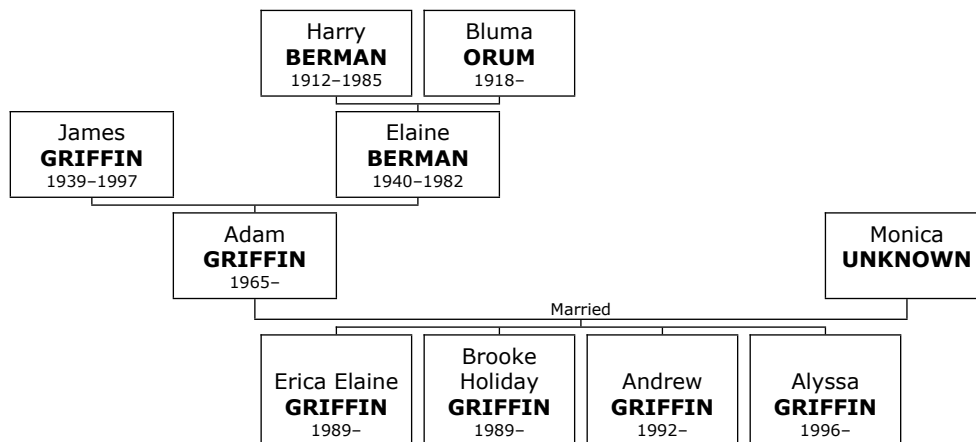

1. f III. **Bessie GREENBERG** was born in 1882.
   m IV. **Harry GREENBERG** was born in 1887.

Family of Adam GRIFFIN and Monica UNKNOWN