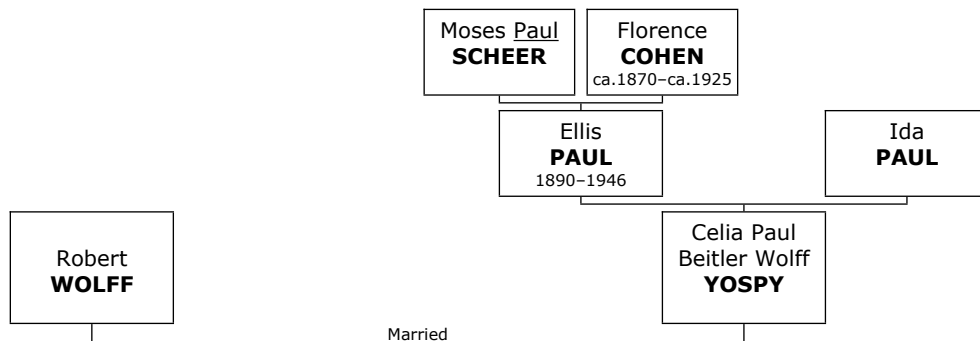

Family of Robert WOLFF and Celia YOSPY

1231. Robert WOLFF.

80. He married **Celia Paul Beitler Wolff YOSPY**.

Further details about Celia Paul Beitler Wolff may be found on page 52.