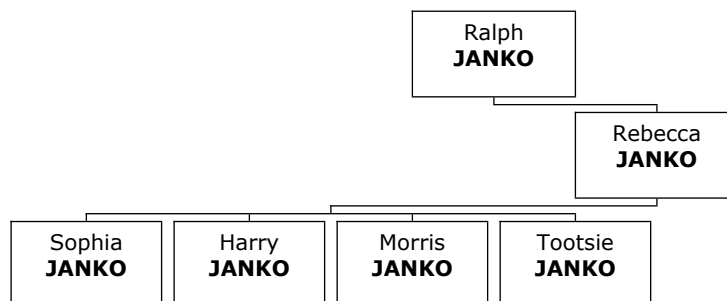

- f VI. **Ida JANKO.**
- m VII. **Harry JANKO.**
- m VIII. **Edward JANKO.** He was also known as **Eddie.**
- m IX. **Sam JANKO.**

Rebecca JANKO

540. Rebecca JANKO. She was the daughter of Ralph JANKO (539). She was also known as **Becky.**

Children of Rebecca JANKO:

- f I. **Sophia JANKO.**
- m II. **Harry JANKO.**
- m III. **Morris JANKO.**
- f IV. **Tootsie JANKO.**