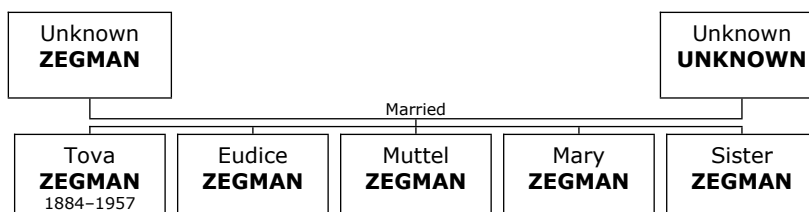

Family of Unknown ZEGMAN and Unknown UNKNOWN