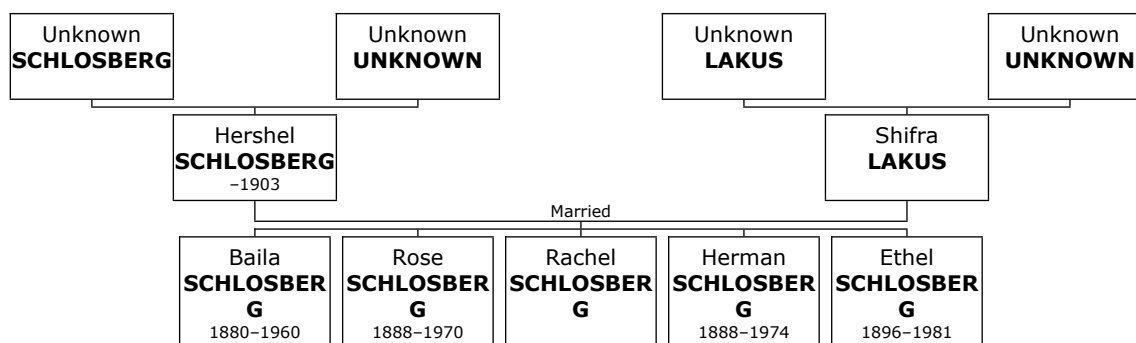

Family of Hershel SCHLOSBERG and Shifra LAKUS