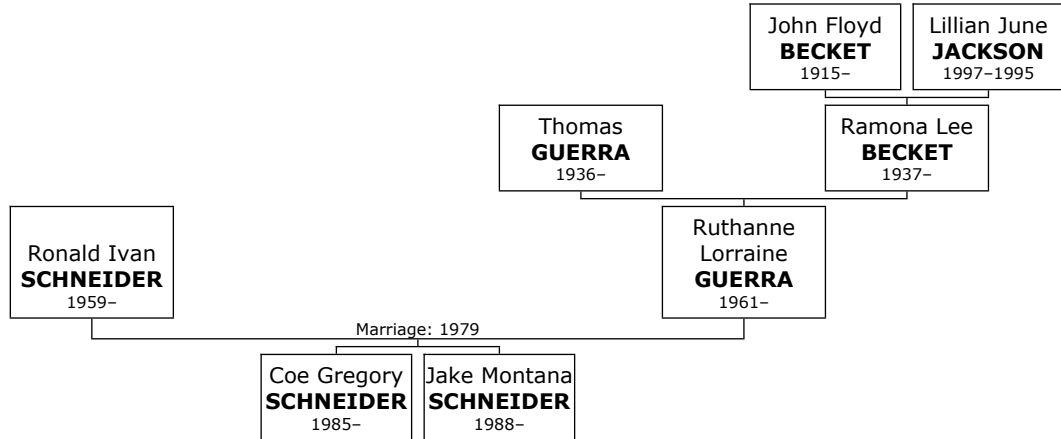

Family of Ronald SCHNEIDER and Ruthanne GUERRA

888. Ronald Ivan SCHNEIDER was born on Saturday, June 20, 1959.

889. At the age of 19, Ronald Ivan married **Ruthanne Lorraine GUERRA** on Sunday, June 17, 1979, when she was 18 years old. They have two sons.