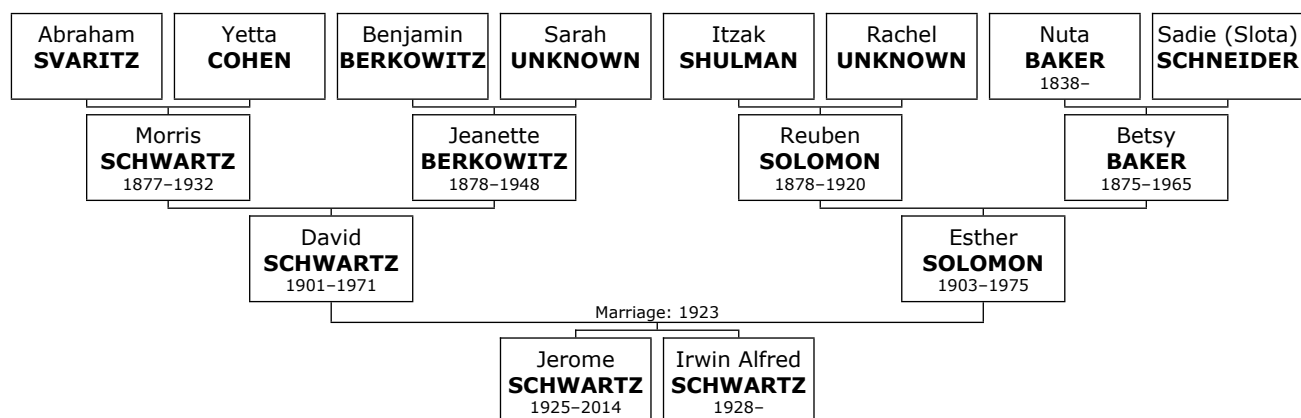

+ 1224 f   II. **Amanda Nicole SCHUFF.**

Family of David SCHWARTZ and Esther SOLOMON

898. David SCHWARTZ was born on Tuesday, October 01, 1901, in New York, USA. He was the son of Morris SCHWARTZ (914) and Jeanette BERKOWITZ (915).

David died in San Diego, San Diego, California, on June 11, 1971, at the age of 69.

899. David married **Esther SOLOMON** in February 1923 in New York. They had two sons.

Esther was born in New York on Monday, May 11, 1903. She was the daughter of Reuben SOLOMON (1035) and Betsy BAKER (1036).

Esther reached 72 years of age and died in San Diego, San Diego, California, on August 07, 1975.

Sons of David SCHWARTZ and Esther SOLOMON:

+ 904 m   I. **Jerome SCHWARTZ** was born in Brooklyn, NY, on April 09, 1925. He was also known as **Jerry SCHWARTZ**.

Jerome died in San Diego, San Diego, California, USA, on March 13, 2014, at the age of 88.

+ 902 m   II. **Irwin Alfred SCHWARTZ** was born in Brooklyn on July 08, 1928.