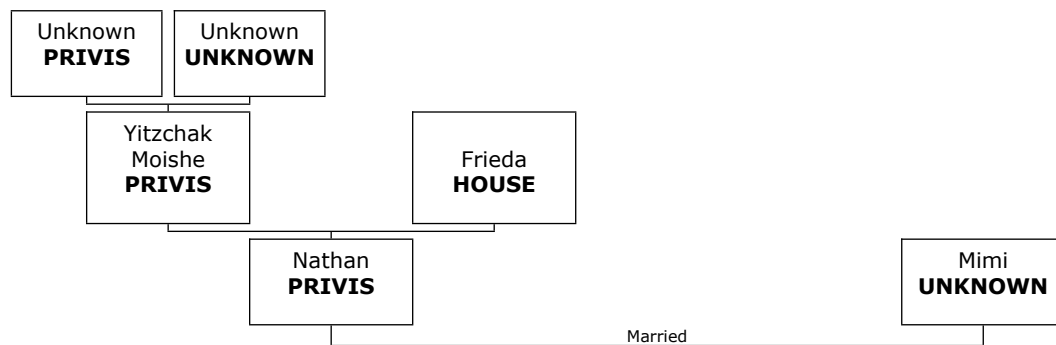

Family of Nathan PRIVIS and Mimi UNKNOWN

776. **Nathan PRIVIS.** He was the son of Yitzchak Moishe PRIVIS (780) and Frieda HOUSE (781). He was also known as **Nathan GOLDMAN.**

777. He married **Mimi UNKNOWN.**