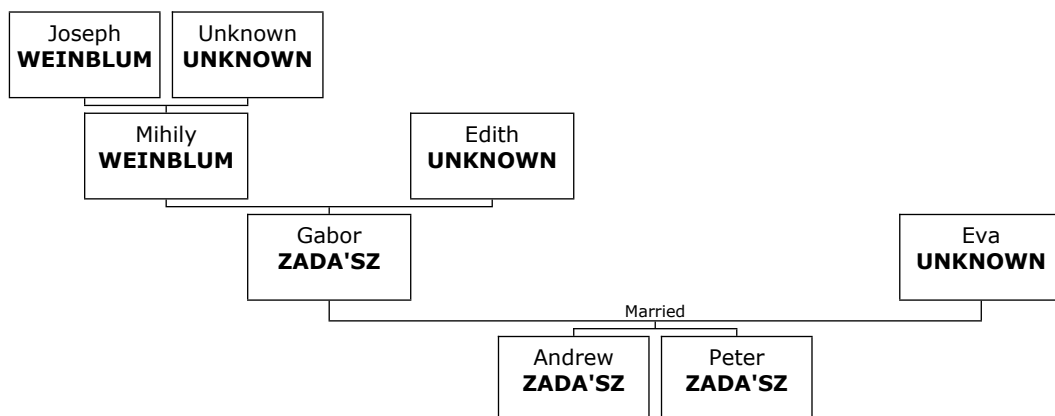

Z

Family of Gabor ZADA'SZ and Eva UNKNOWN

1242. Gabor ZADA'SZ. He was the son of Mihily WEINBLUM (1199) and Edith UNKNOWN (1200).

1243. He married **Eva UNKNOWN**. They had two sons.

Sons of Gabor ZADA'SZ and Eva UNKNOWN:

m I. **Andrew ZADA'SZ**.

m II. **Peter ZADA'SZ**.