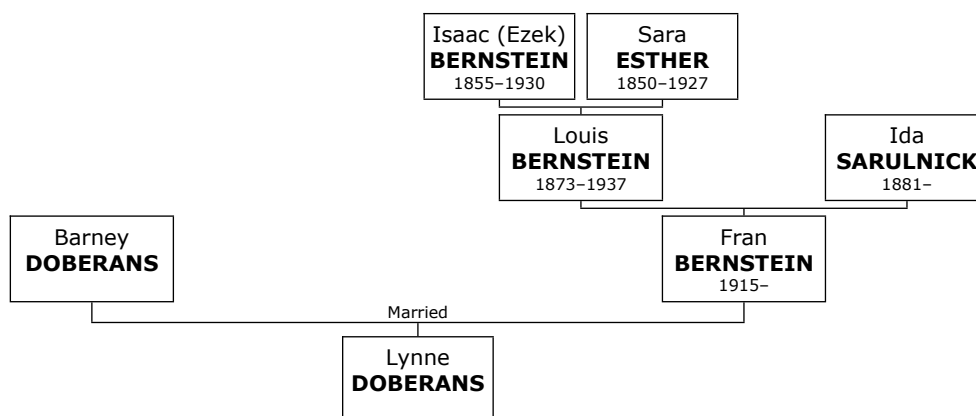

Family of Barney DOBERANS and Fran BERNSTEIN

275. Barney DOBERANS.

276. He married **Fran BERNSTEIN**. They have one daughter.

Fran was born in New Orleans on Sunday, November 21, 1915. She is the daughter of Louis BERNSTEIN (149) and Ida SARULNICK (150).

Daughter of Barney DOBERANS and Fran BERNSTEIN:

+ 1056 f I. **Lynne DOBERANS**.