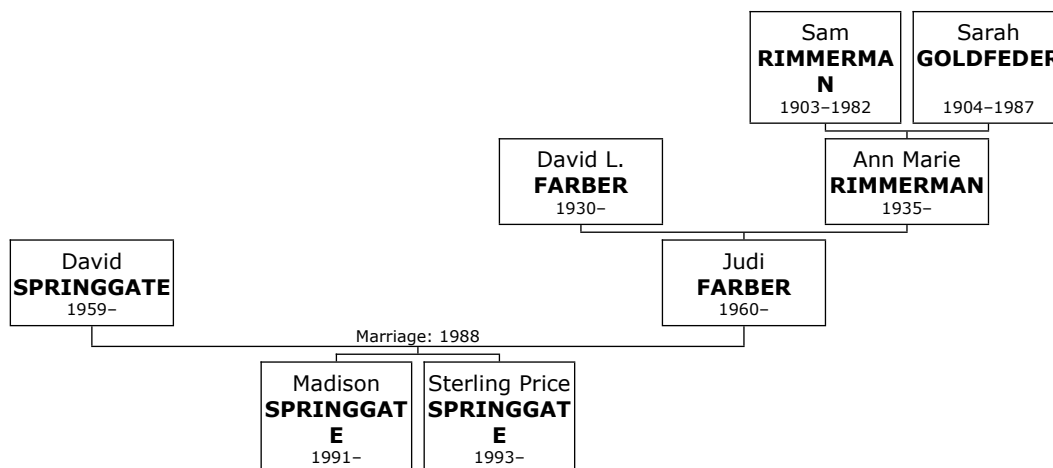

Family of David SPRINGGATE and Judi FARBER

1053. David SPRINGGATE was born on Wednesday, November 04, 1959.

1054. At the age of 28, David married **Judi FARBER** on Sunday, June 05, 1988, when she was 27 years old. They have two sons.

Judi was born in Davenport, Iowa, on Sunday, November 20, 1960. She is the daughter of David L. FARBER (311) and Ann Marie RIMMERMAN (312).

Sons of David SPRINGGATE and Judi FARBER:

- m I. **Madison SPRINGGATE** was born on May 02, 1991.
- m II. **Sterling Price SPRINGGATE** was born on January 17, 1993.