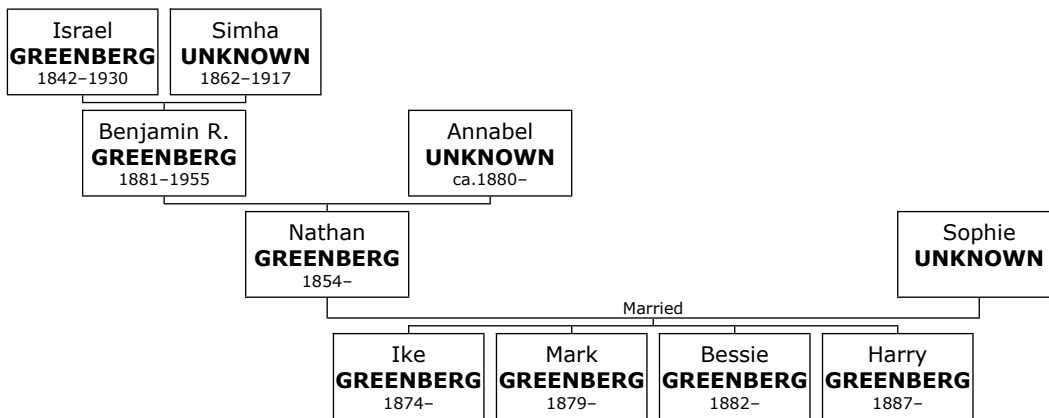

Family of Nathan GREENBERG and Sophie UNKNOWN

Here are the details about **Nathan GREENBERG's** third marriage, with Sophie UNKNOWN. You can read more about Nathan on page 166.

470. Nathan GREENBERG married **Sophie UNKNOWN**. They had four children.

Children of Nathan GREENBERG and Sophie UNKNOWN:

- m I. **Ike GREENBERG** was born in 1874.
- m II. **Mark GREENBERG** was born in 1879.