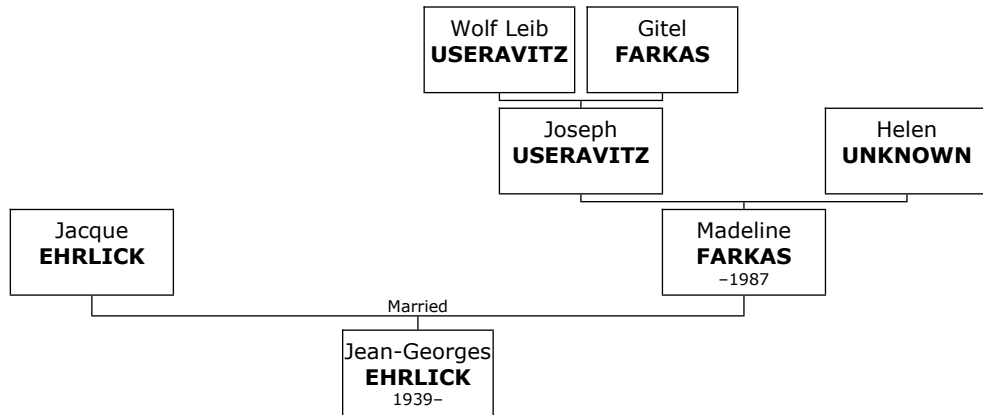

Son of Mark DROP and Mimi EICHENBAUM:

m I. **Dylan DROP.**

E

Family of Jacque EHRLICK and Madeline FARKAS

287. Jacque EHRLICK. He was also known as **Jack**.

288. Jacque married **Madeline FARKAS** in France. They had one son. She was the daughter of Joseph USERAVITZ (1159) and Helen UNKNOWN (1160).