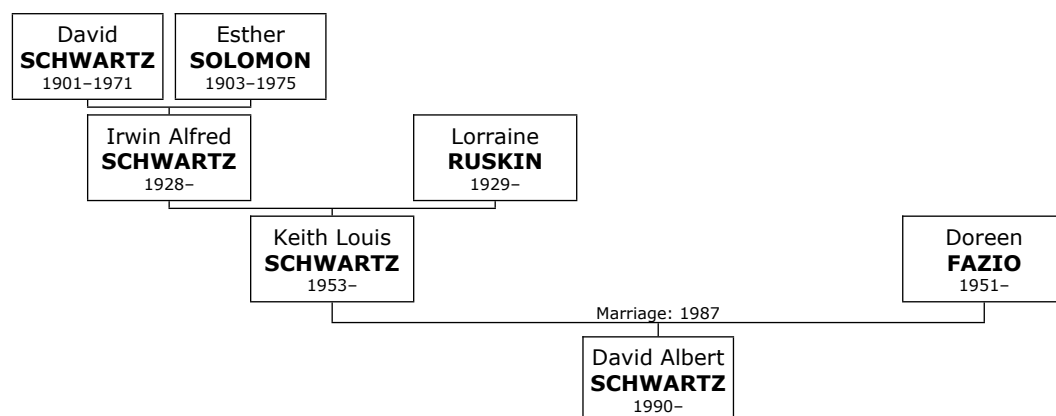

Sylvia was born in San Diego on Tuesday, March 16, 1926. She was the daughter of Sam WALOVITZ (1183) and Ethel SCHLOSBERG (725).

Sylvia reached 93 years of age and died in San Diego on November 25, 2019.

Children of Jerome SCHWARTZ and Sylvia WALOVITZ:

- + 949 f I. **Judy Sharon SCHWARTZ** was born in San Diego on June 09, 1951.
- + 908 m II. **Lawrence Marc SCHWARTZ** was born in San Diego on July 09, 1954.

Family of Keith SCHWARTZ and Doreen FAZIO

906. Keith Louis SCHWARTZ was born on Friday, January 16, 1953, in Los Angeles, CA. He is the son of Irwin Alfred SCHWARTZ (902) and Lorraine RUSKIN (903).

907. At the age of 34, Keith Louis married **Doreen FAZIO** on Sunday, August 23, 1987, in Los Angeles when she was 36 years old. They have one son.

Doreen was born in Queens, New York, USA, on Thursday, July 05, 1951.

Son of Keith Louis SCHWARTZ and Doreen FAZIO:

- m I. **David Albert SCHWARTZ** was born in Los Angeles on March 17, 1990.