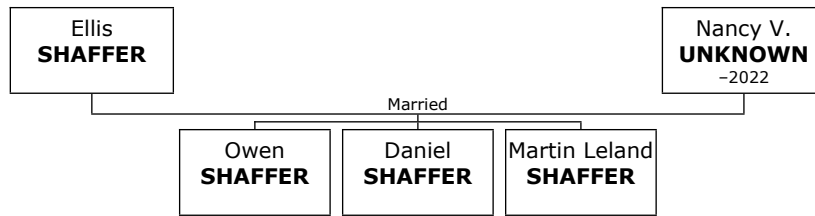

Family of Ellis SHAFFER and Nancy UNKNOWN

925. Ellis SHAFFER.

926. He married **Nancy V. UNKNOWN**. They had three sons.

Nancy V. died in Chicago, Il, on April 14, 2022.

Sons of Ellis SHAFFER and Nancy V. UNKNOWN:

m I. **Owen SHAFFER**.

m II. **Daniel SHAFFER**.

+ 929 m III. **Martin Leland SHAFFER**.