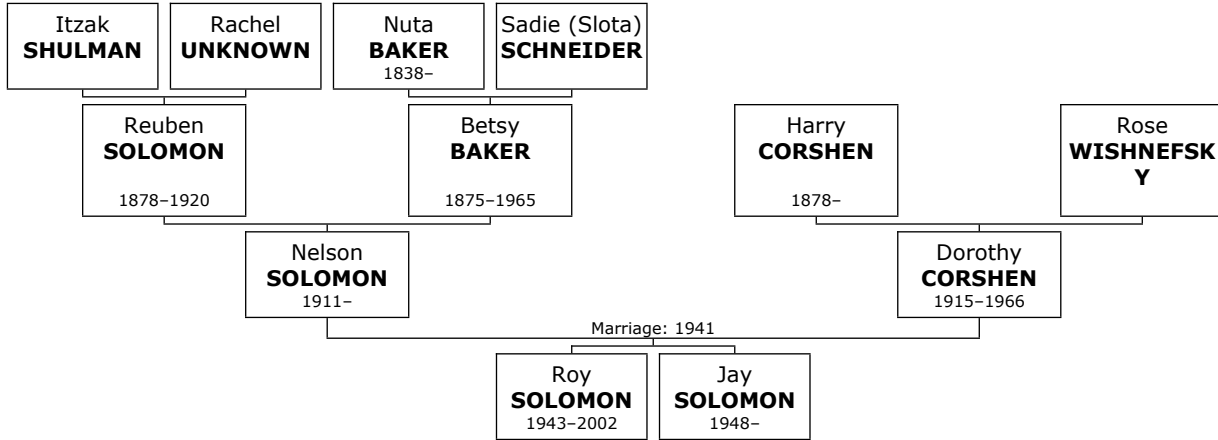

Marriages with Dorothy CORSHEN and Frances PELTYN (Page 197) are known.

Family of Nelson SOLOMON and Dorothy CORSHEN