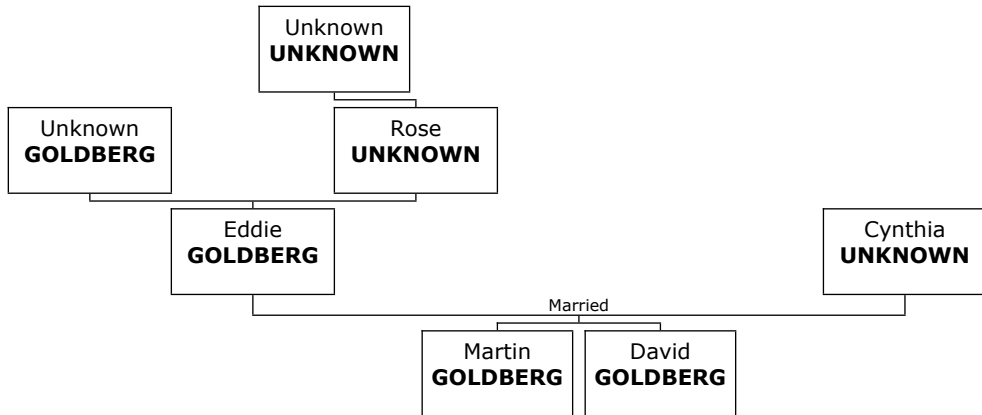

Family of Eddie GOLDBERG and Cynthia UNKNOWN

428. Eddie GOLDBERG. He was the son of Unknown GOLDBERG (430) and Rose UNKNOWN (431).

429. He married **Cynthia UNKNOWN**. They had two sons.

Sons of Eddie GOLDBERG and Cynthia UNKNOWN:

- m I. **Martin GOLDBERG.**
- m II. **David GOLDBERG.**