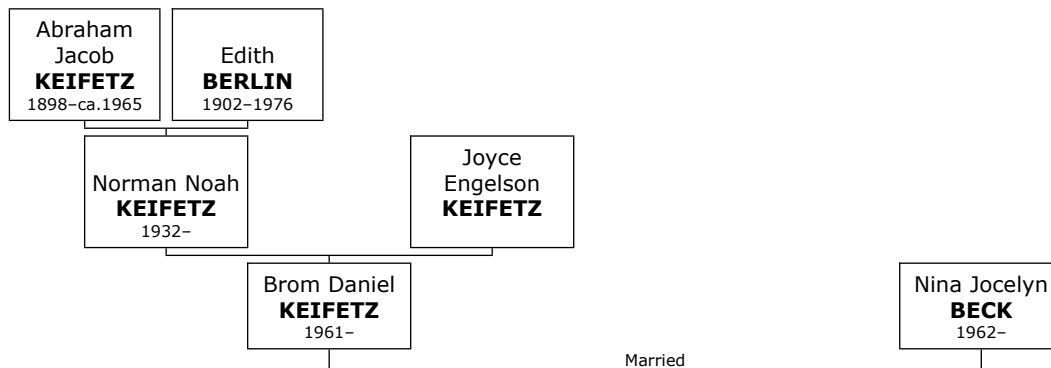

Family of Brom KEIFETZ and Nina BECK

574. Brom Daniel KEIFETZ was born on Tuesday, August 01, 1961. He is the son of Norman Noah KEIFETZ (576) and Joyce Engelson KEIFETZ (577).

575. He married **Nina Jocelyn BECK**. Nina Jocelyn was born on Thursday, August 30, 1962.