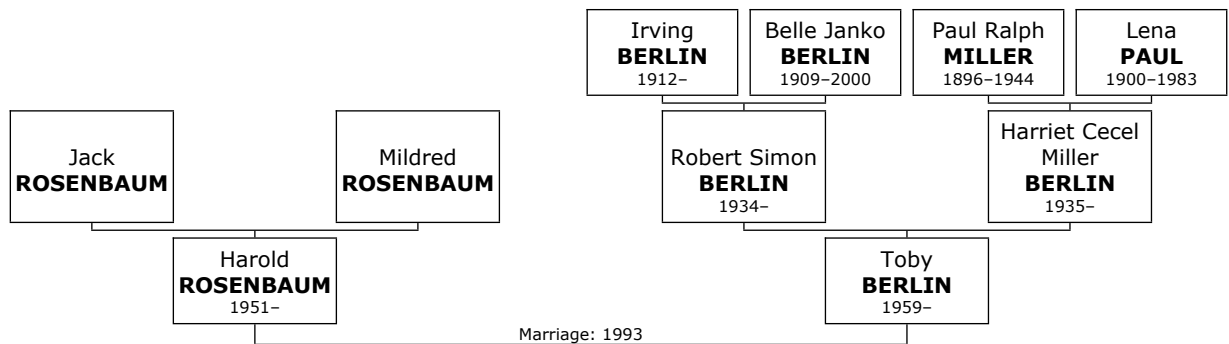

Family of Harold ROSENBAUM and Toby BERLIN