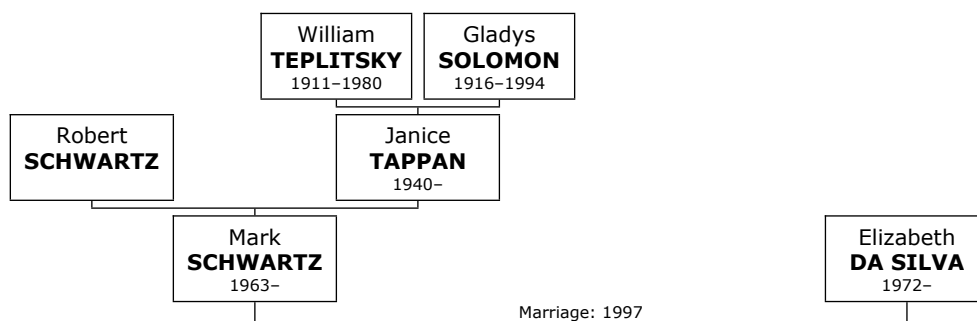

Family of Mark SCHWARTZ and Elizabeth DA SILVA

910. **Mark SCHWARTZ** was born on Monday, June 03, 1963, in San Diego, San Diego, California, USA. He is the son of Robert SCHWARTZ (916) and Janice TAPPAN (427).