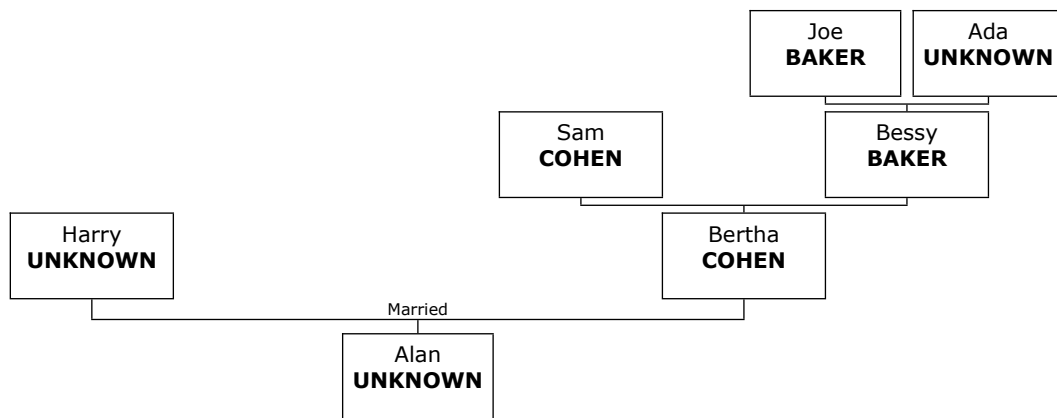

Family of Harry UNKNOWN and Bertha COHEN