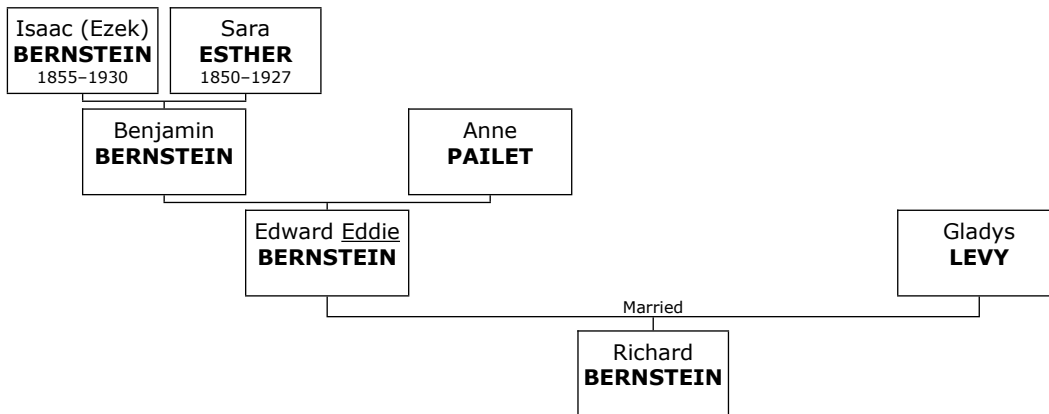

130. David Gabriel BERNSTEIN was born on Monday, May 01, 1911, in New Orleans. He was the son of Louis BERNSTEIN (149) and Ida SARULNICK (150).

David Gabriel died in Mediterranean Sea, SW of Crete, on July 02, 1943, at the age of 32.

131. He married **Dorothy F. UNKNOWN**. They had one daughter.

Daughter of David Gabriel BERNSTEIN and Dorothy F. UNKNOWN:

f I. **Betsy BERNSTEIN**.

Family of Eddie BERNSTEIN and Gladys LEVY

132. Edward Eddie BERNSTEIN. He was the son of Benjamin BERNSTEIN (122) and Anne PAILET (123).

133. He married **Gladys LEVY**. They had one son.

Son of Edward Eddie BERNSTEIN and Gladys LEVY:

m I. **Richard BERNSTEIN**.

Elliot BERNSTEIN

134. Elliot BERNSTEIN was born on Friday, September 18, 1931, in New Haven, Conn. He is the son of Julius BERNSTEIN (145) and Sadie HARSHOWITZ (146).

Marriages with Brenda Ann Milner WOGEN and Betty Ann WEISS (Page 71) are known.