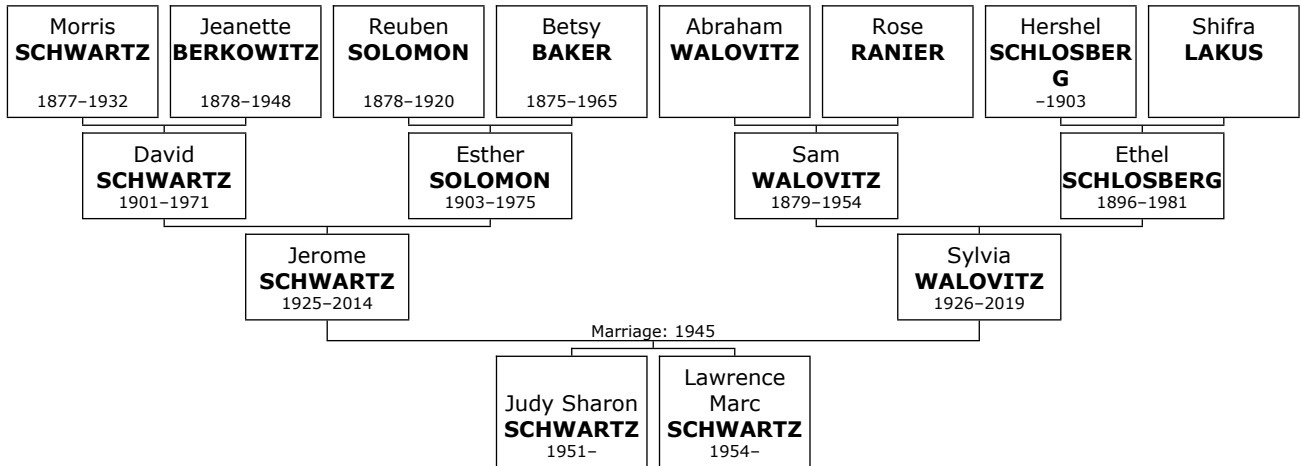

902. Irwin Alfred SCHWARTZ was born on Sunday, July 08, 1928, in Brooklyn, NY. He is the son of David SCHWARTZ (898) and Esther SOLOMON (899).

903. At the age of 27, Irwin Alfred married **Lorraine RUSKIN** on Sunday, February 19, 1956, in San Diego, San Diego, California, USA, when she was 26 years old. They have four children.

Lorraine was born in Chicago, Cook, Illinois, on Friday, September 20, 1929.

Children of Irwin Alfred SCHWARTZ and Lorraine RUSKIN:

- + 906 m I. **Keith Louis SCHWARTZ** was born in Los Angeles, CA, on January 16, 1953.
- + 917 m II. **Ross Jeffrey SCHWARTZ** was born in Fresno, California, USA, on March 11, 1957.
- + 856 f III. **Allison Jan SCHWARTZ** was born in Fresno on May 12, 1958.
- f IV. **Betsy Michelle SCHWARTZ** was born in Berkeley, Alameda, on July 21, 1965.

Family of Jerome SCHWARTZ and Sylvia WALOVITZ

904. Jerome SCHWARTZ was born on Thursday, April 09, 1925, in Brooklyn, NY. He was the son of David SCHWARTZ (898) and Esther SOLOMON (899). He was also known as **Jerry SCHWARTZ**.

Jerome died in San Diego, San Diego, California, USA, on March 13, 2014, at the age of 88.

905. At the age of 20, Jerome married **Sylvia WALOVITZ** on Sunday, June 24, 1945, in San Diego when she was 19 years old. They had two children.