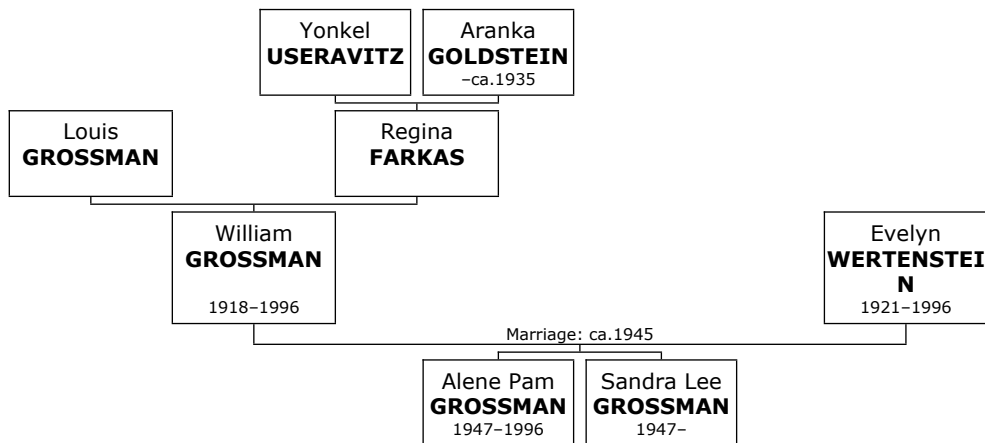

+ 479 m III. **Herbert GROSSMAN.**

Family of William GROSSMAN and Evelyn WERTENSTEIN

483. William GROSSMAN was born on Tuesday, January 01, 1918, in New York, USA. He was the son of Louis GROSSMAN (481) and Regina FARKAS (482). He was also known as **Bill**.

William died in Vista, San Diego, California, on February 02, 1996, at the age of 78. His cause of death was murdered by grandson Joshua JENKINS.

484. William married **Evelyn WERTENSTEIN** about 1945. They had two daughters.

Evelyn was born in Michigan on Monday, October 24, 1921. She was also known as **Lynne**.

Evelyn reached 74 years of age and died in Vista, San Diego, California, on February 02, 1996. Her cause of death was murdered by grandson Joshua JENKINS.

Daughters of William GROSSMAN and Evelyn WERTENSTEIN:

+ 544 f I. **Alene Pam GROSSMAN** was born on March 06, 1947. She died in Vista on February 02, 1996, at the age of 48.

+ 1081 f II. **Sandra Lee GROSSMAN** was born on March 06, 1947.