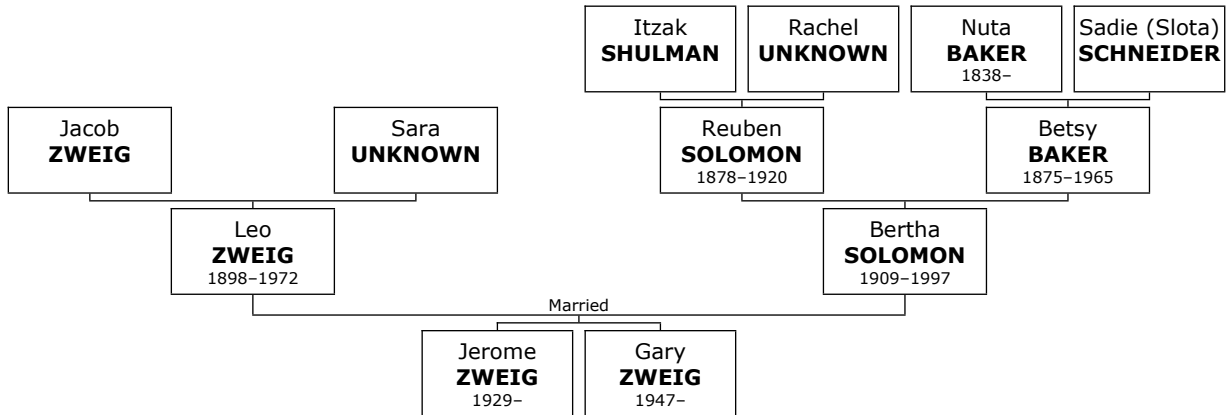

1263. Jerome ZWEIG was born on Saturday, June 01, 1929, in New York, USA. He is the son of Leo ZWEIG (1265) and Bertha SOLOMON (1266). He is also known as **Jerry SWEIG**.

1264. At the age of 25, Jerome married **Adele CHERON** on Wednesday, April 27, 1955, in San Diego, San Diego, California, when she was 23 years old. They had two daughters.

Adele was born on Thursday, December 03, 1931. She was the daughter of Joseph CHERON (218) and Sara GOLDSMITH (219).

Adele reached 59 years of age and died in San Diego on March 26, 1991.

Daughters of Jerome ZWEIG and Adele CHERON:

+ 266 f I. **Linda Susan ZWEIG** was born in San Diego on January 03, 1957.

+ 420 f II. **Tammy Dawn ZWEIG** was born in San Diego on June 01, 1960.

Family of Leo ZWEIG and Bertha SOLOMON

1265. Leo ZWEIG was born on Sunday, July 17, 1898. He was the son of Jacob ZWEIG (1261) and Sara UNKNOWN (1262).

Leo died in San Diego, San Diego, California, USA, in December 1972 at the age of 74.

1266. He married **Bertha SOLOMON**. They had two sons.

Bertha was born in New York on Thursday, January 21, 1909. She was the daughter of Reuben SOLOMON (1035) and Betsy BAKER (1036).

Bertha reached 88 years of age and died in San Diego, San Diego, California, on February 16, 1997.