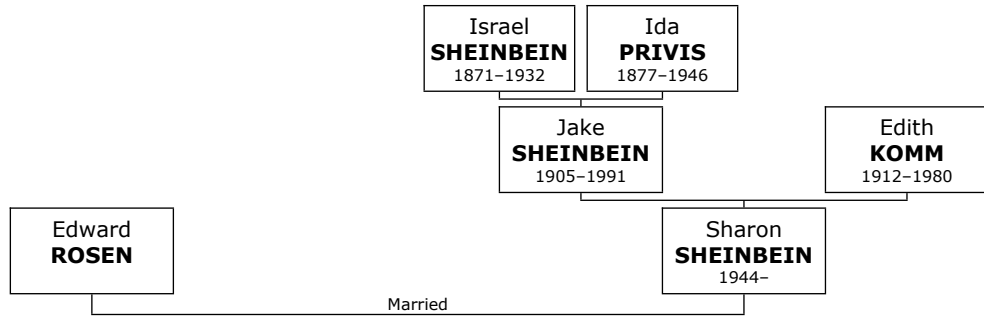

Family of Edward ROSEN and Sharon SHEINBEIN