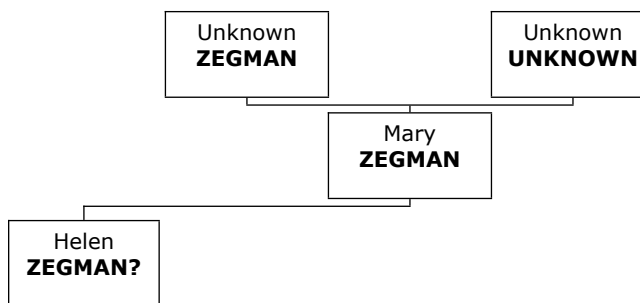

Mary ZEGMAN