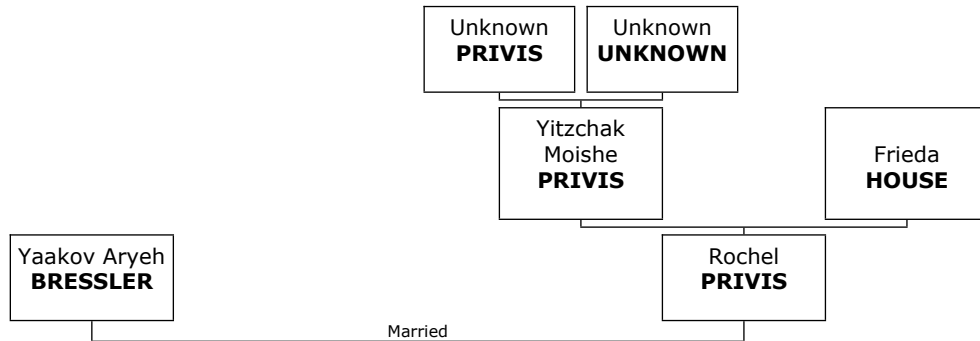

Family of Yaakov BRESSLER and Rochel PRIVIS