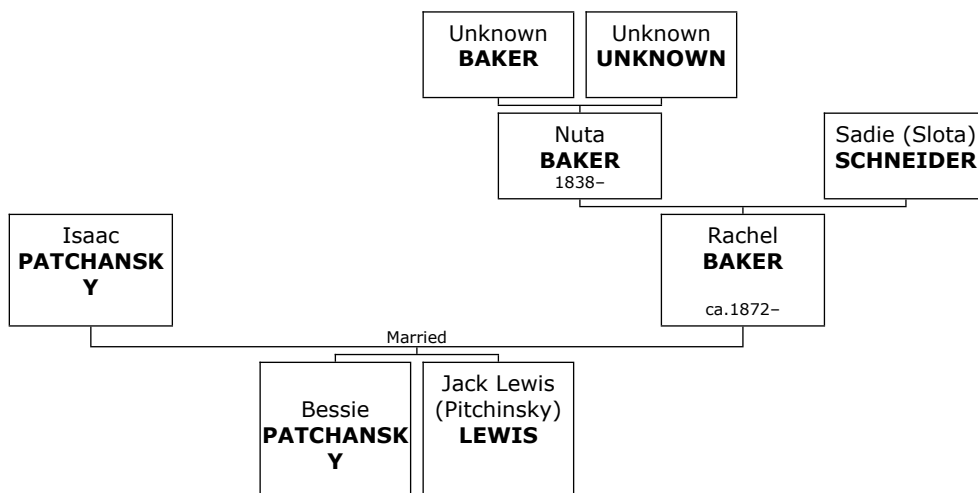

Family of Isaac PATCHANSKY and Rachel BAKER

732. Isaac PATCHANSKY.

733. He married **Rachel BAKER**. They had two children.