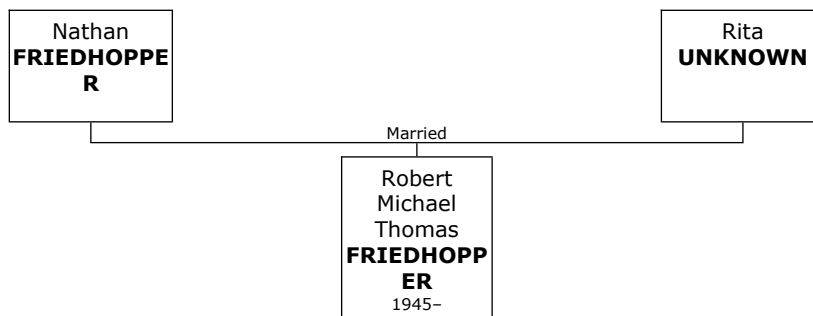

Children of Robert James FREUND and Mary Ellen SHEINBEIN:

- f I. **Elizabeth Ann FREUND** was born about 1982. She is also known as **Beth**.
- m II. **David Richter FREUND** was born about 1985.

Family of Nathan FRIEDHOPPER and Rita UNKNOWN