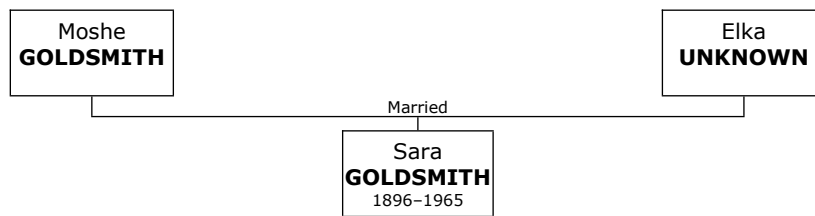

Anya reached 63 years of age and died in St. Louis, MO, in 1930.

Children of Moishe (Killem) GOLDFEDER and Anya GLASSMAN:

- + 942 f I. **Esther Mollie GOLDFEDER** was born in Poritsk, Poland, in 1890. She died in St Louis, St Louis, Missouri, USA, on August 03, 1932, at the age of 42.
- + 932 f II. **Tillie GOLDFEDER.**
- + 800 f III. **Sarah GOLDFEDER** was born in Priesk on February 05, 1904. She died in Rock Island, Illinois, USA, in March 1987 at the age of 83.
- m IV. **Leib GOLDFEDER.**
- + 1143 f V. **Eva GOLDFEDER** was born in 1901.
- + 438 m VI. **David GOLDFEDER** was born on July 27, 1910. He died in St Louis, St Louis, Missouri, USA, in October 1979 at the age of 69.

Family of Moshe GOLDSMITH and Elka UNKNOWN

442. Moshe GOLDSMITH was born in Poland.

443. He married **Elka UNKNOWN**. They had one daughter.

Elka was born in Poland.

Daughter of Moshe GOLDSMITH and Elka UNKNOWN:

- + 219 f I. **Sara GOLDSMITH** was born on December 24, 1896. She died in San Diego, San Diego, California, USA, in 1965 at the age of 68.