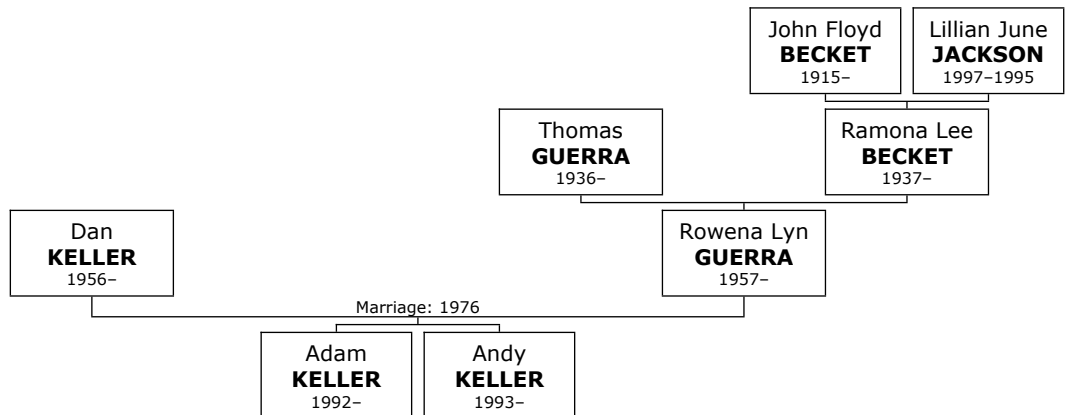

Family of Dan KELLER and Rowena GUERRA

578. Dan KELLER was born on Thursday, March 08, 1956.

579. At the age of 20, Dan married Rowena Lyn GUERRA on Saturday, August 14, 1976, in San Diego when she was 18 years old. They have two sons.