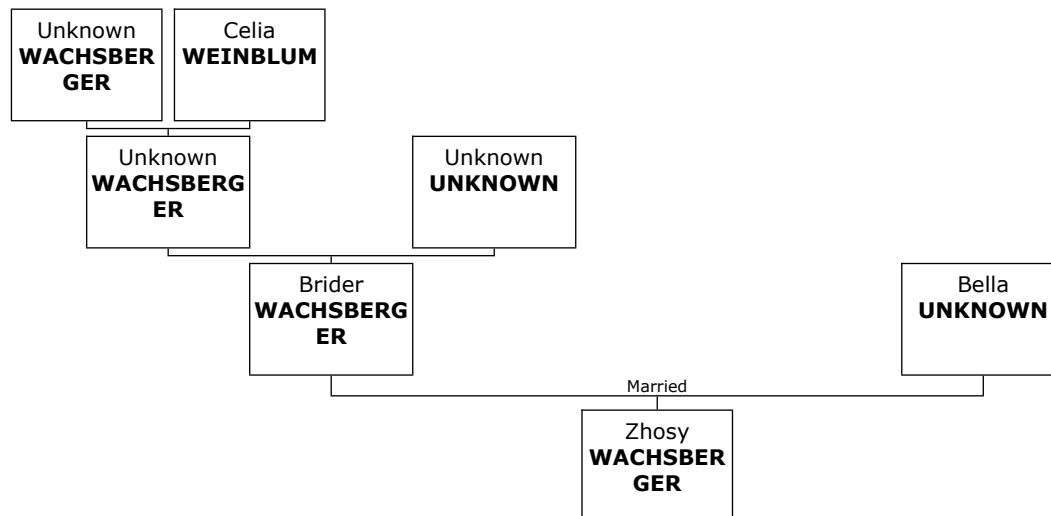

Family of Brider WACHSBERGER and Bella UNKNOWN

1173. Brider WACHSBERGER. He was the son of Unknown WACHSBERGER (1179) and Unknown UNKNOWN (1180).

1174. He married **Bella UNKNOWN**. They had one son.