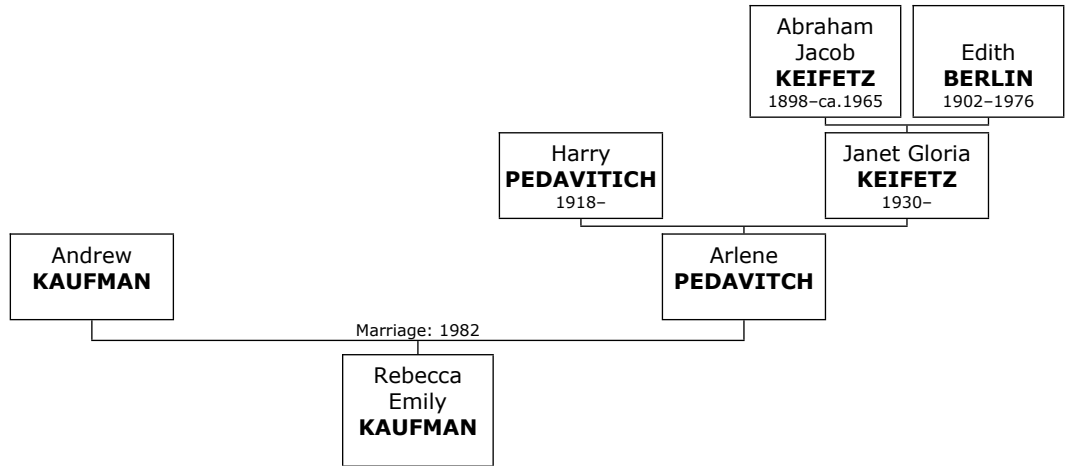

Family of Andrew KAUFMAN and Arlene PEDAIVITCH

568. Andrew KAUFMAN.

569. Andrew married **Arlene PEDAIVITCH** in 1982. They have one daughter. She is the daughter of Harry PEDAIVITCH (753) and Janet Gloria KEIFETZ (754).

Daughter of Andrew KAUFMAN and Arlene PEDAIVITCH:

f I. **Rebecca Emily KAUFMAN.**