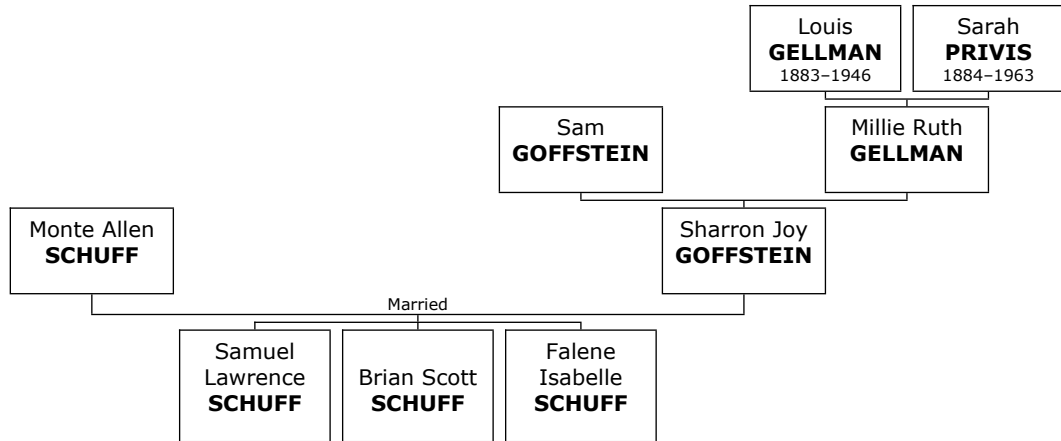

Family of Monte SCHUFF and Sharron GOFFSTEIN

894. Monte Allen SCHUFF.

895. He married **Sharron Joy GOFFSTEIN**. They had three children. She was the daughter of Sam GOFFSTEIN (424) and Millie Ruth GELLMAN (425).

Children of Monte Allen SCHUFF and Sharron Joy GOFFSTEIN:

- + 896 m I. **Samuel Lawrence SCHUFF**.
- + 892 m II. **Brian Scott SCHUFF**.
- + 721 f III. **Falene Isabelle SCHUFF**.