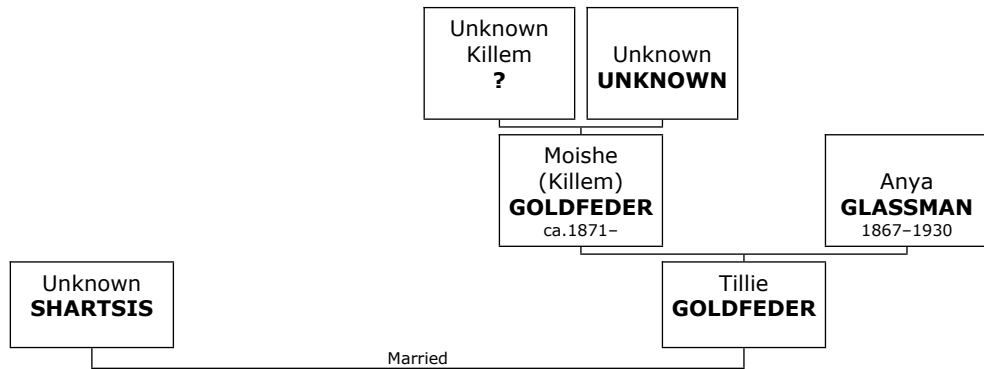

Family of Unknown SHARTSIS and Tillie GOLDFEDER

931. Unknown SHARTSIS.

932. He married **Tillie GOLDFEDER**. She was the daughter of Moishe (Killel) GOLDFEDER (440) and Anya GLASSMAN (441).