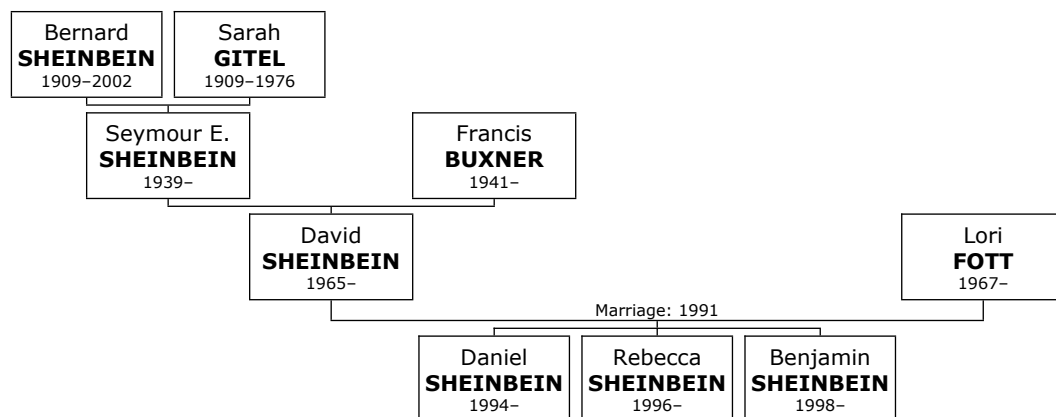

Family of David SHEINBEIN and Lori FOTT

937. David SHEINBEIN was born on Saturday, May 15, 1965, in St Louis, St Louis, Missouri, USA. He is the son of Seymour E. SHEINBEIN (978) and Francis BUXNER (979).

938. At the age of 26, David married **Lori FOTT** on Monday, August 05, 1991, when she was 23 years old. They have three children.

Lori was born in St Louis on Monday, August 28, 1967.

Children of David SHEINBEIN and Lori FOTT:

m I. **Daniel SHEINBEIN** was born on April 07, 1994.

f II. **Rebecca SHEINBEIN** was born on April 06, 1996.

m III. **Benjamin SHEINBEIN** was born on August 05, 1998.