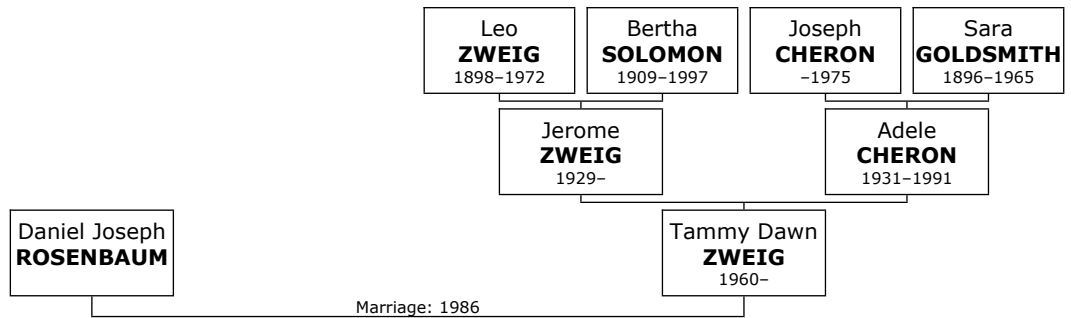

Family of Daniel ROSENBAUM and Tammy ZWEIG