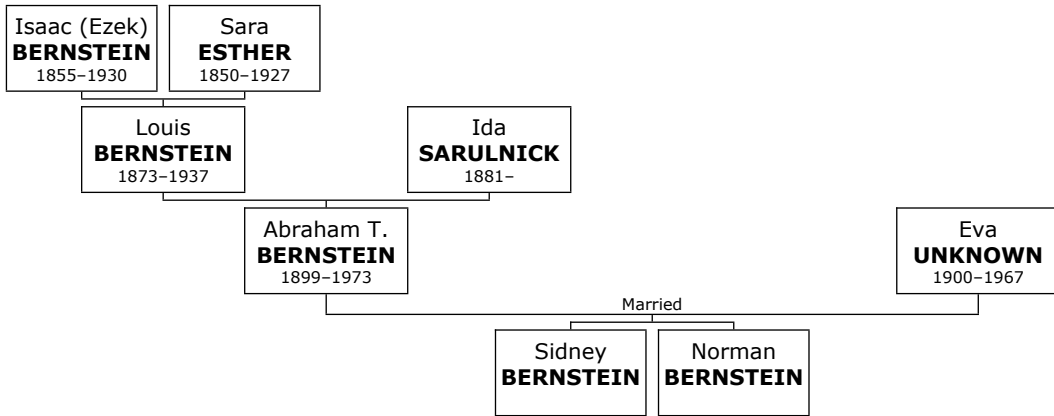

+ 110 m II. **Jeffrey BERMAN** was born in San Diego on February 13.

Family of Abraham BERNSTEIN and Eva UNKNOWN