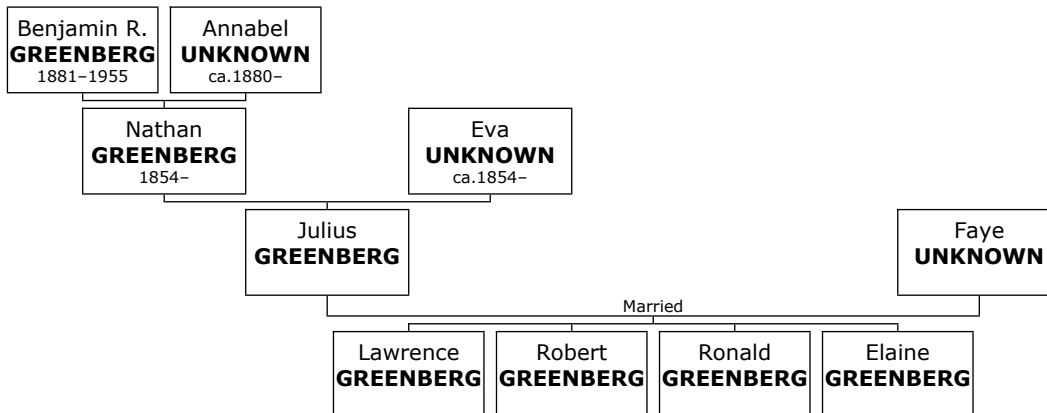

Family of Julius GREENBERG and Faye UNKNOWN

463. Julius GREENBERG. He was the son of Nathan GREENBERG (467) and Eva UNKNOWN (468).

464. He married **Faye UNKNOWN**. They had four children.

Children of Julius GREENBERG and Faye UNKNOWN:

m I. **Lawrence GREENBERG** was born in St Louis, St Louis, Missouri, USA.

m II. **Robert GREENBERG** was born in St Louis.

m III. **Ronald GREENBERG** was born in St Louis.

+ 172 f IV. **Elaine GREENBERG** was born in St Louis.