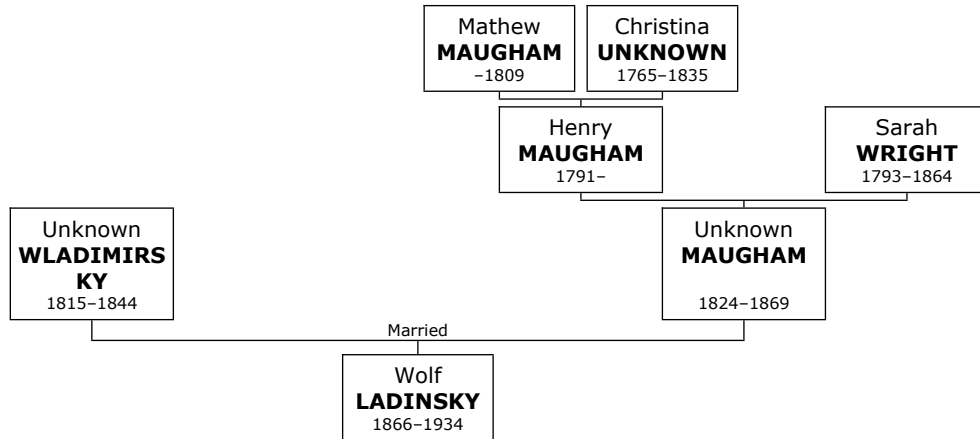

Family of Unknown WLADIMIRSKY and Unknown MAUGHAM

1229. Unknown WLADIMIRSKY was born in 1815 in Warsaw, Poland. He died in Warsaw, Mazowieckie, in 1844 at the age of 29.

1230. He married **Unknown MAUGHAM**. They had one son.

Unknown was born between 1824 and 1847. She was the daughter of Henry MAUGHAM (668) and Sarah WRIGHT (669).

Unknown died between 1869 and 1935.

Son of Unknown WLADIMIRSKY and Unknown MAUGHAM:

+ 601 m I. **Wolf LADINSKY** was born in Warsaw in 1866. He died in St Louis, St Louis, Missouri, USA, on February 26, 1934, at the age of 68.