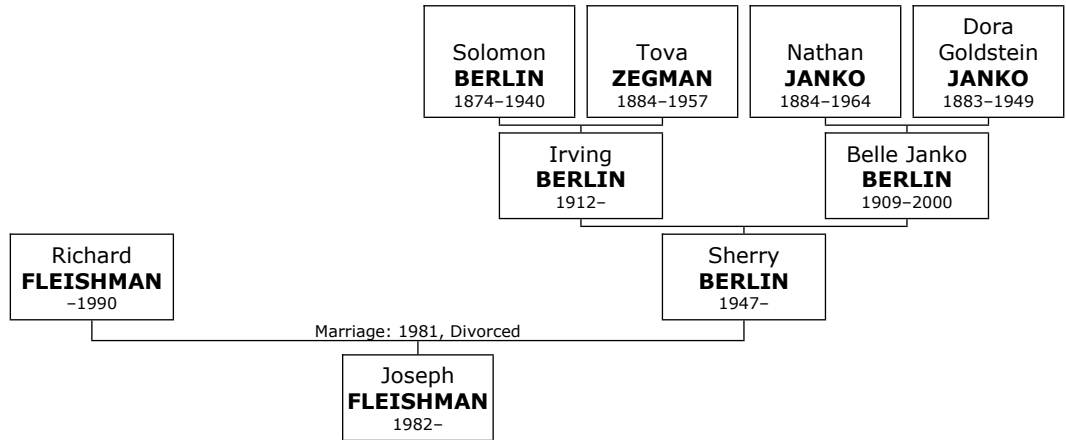

Family of Richard FLEISHMAN and Sherry BERLIN

357. Richard FLEISHMAN. Richard died in Miami, Florida, in 1990.

358. Richard married **Sherry BERLIN** in 1981 in Miami. They are divorced. They had one son.

Sherry was born in Richmond, Virginia, on Monday, November 17, 1947. She is the daughter of Irving BERLIN (93) and Belle Janko BERLIN (94). They are her parents by adoption.

Son of Richard FLEISHMAN and Sherry BERLIN:

- m I. **Joseph FLEISHMAN** was born in Miami on January 27, 1982.