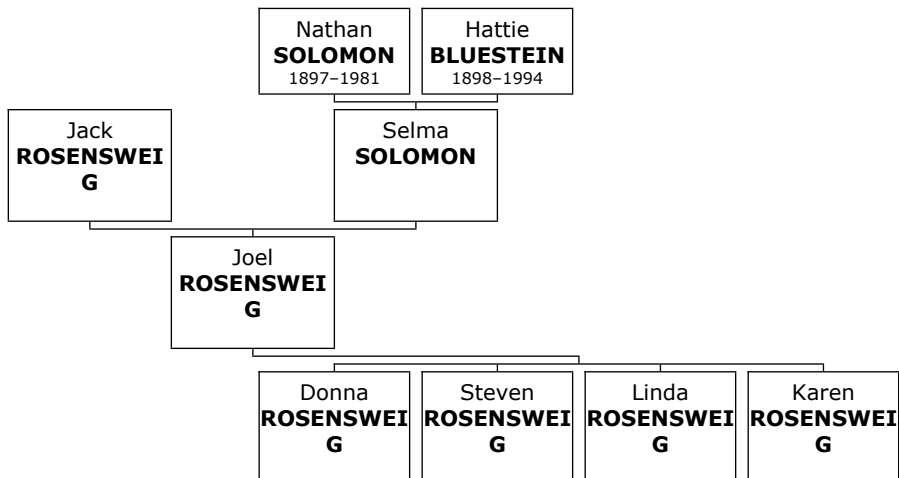

Son of Jack ROSENSWEIG and Selma SOLOMON:

+ 845 m I. **Joel ROSENSWEIG.**

Joel ROSENSWEIG

845. Joel ROSENSWEIG. He was the son of Jack ROSENSWEIG (843) and Selma SOLOMON (844).

Children of Joel ROSENSWEIG:

- f I. **Donna ROSENSWEIG.**
- m II. **Steven ROSENSWEIG.**
- f III. **Linda ROSENSWEIG.**
- f IV. **Karen ROSENSWEIG.**