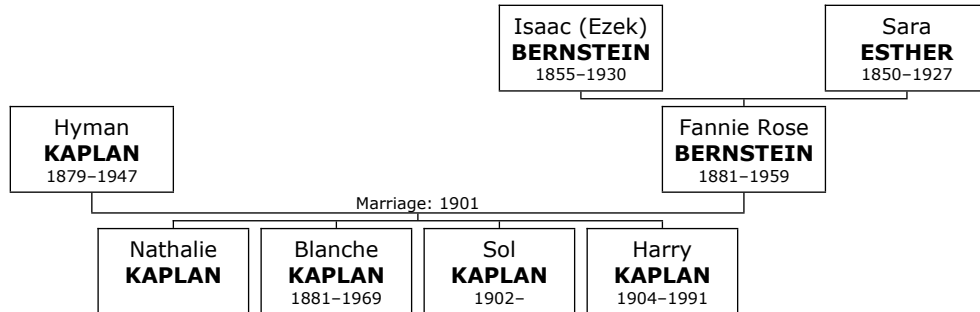

Daughter of Harry KAPLAN and Faye TEICHOLZ:

1. f I. **Heidi Doris KAPLAN** was born in New York City, NY, on January 18, 1948.

Family of Hyman KAPLAN and Fannie BERNSTEIN

551. Hyman KAPLAN was born on Thursday, December 11, 1879, in Lumshia Gebernia, Poland. He died in Orange, Conn, on February 27, 1947, at the age of 67.

552. At the age of 21, Hyman married **Fannie Rose BERNSTEIN** on Tuesday, June 18, 1901, in Ansonia when she was 20 years old. They had four children.

Fannie Rose was born in Diktin, Poland, on Friday, March 25, 1881. She was the daughter of Isaac (Ezek) BERNSTEIN (143) and Sara ESTHER (144).

Fannie Rose reached 77 years of age and died in Orange, Conn, on February 26, 1959.

Children of Hyman KAPLAN and Fannie Rose BERNSTEIN:

1. + 400 f I. **Nathalie KAPLAN**. She was also known as **Nettie**.
   Nathalie died in Waterbury.
2. + 585 f II. **Blanche KAPLAN** was born on March 25, 1881. She died in Orange on January 15, 1969, at the age of 87.
3. + 561 m III. **Sol KAPLAN** was born in Ansonia on February 01, 1902. He died in Hartford.
4. + 549 m IV. **Harry KAPLAN** was born in Ansonia on August 12, 1904. He died in Connecticut on December 25, 1991, at the age of 87.