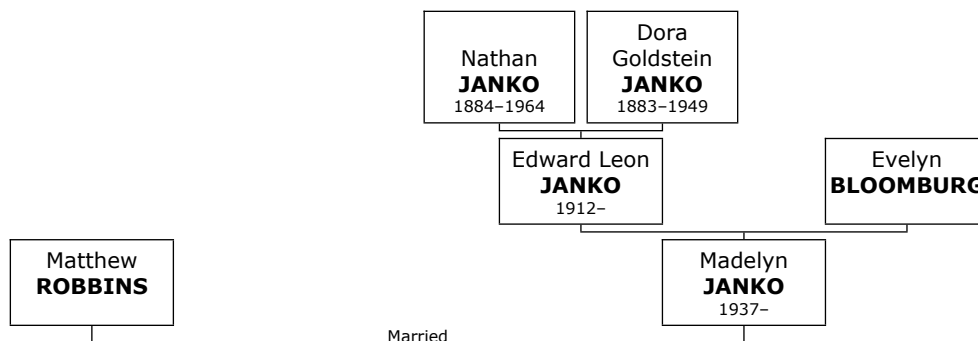

Daughters of Gladys ROBB:

- f I. **Unknown ROBB.**
- f II. **Unknown ROBB.**

Family of Matthew ROBBINS and Madelyn JANKO

809. Matthew ROBBINS.

810. He married **Madelyn JANKO**. Madelyn was born in 1937. She is the daughter of Edward Leon JANKO (531) and Evelyn BLOOMBURG (532).