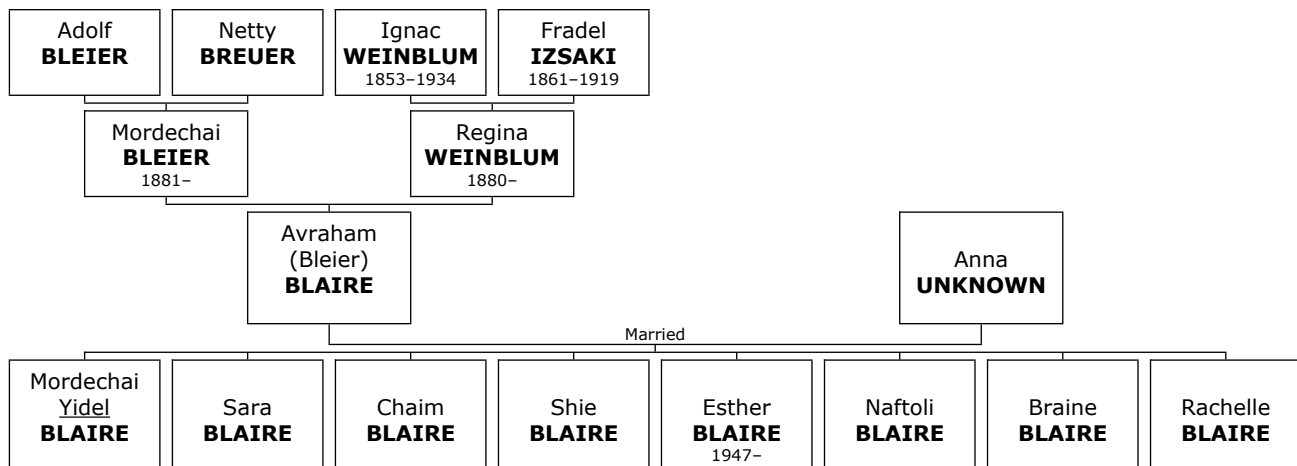

Simon BILSON

166. Simon BILSON.

Family of Avraham BLAIRE and Anna UNKNOWN

167. Avraham (Bleier) BLAIRE. He was the son of Mordechai BLEIER (181) and Regina WEINBLUM (182). He was also known as **Andar BLAIRE**.