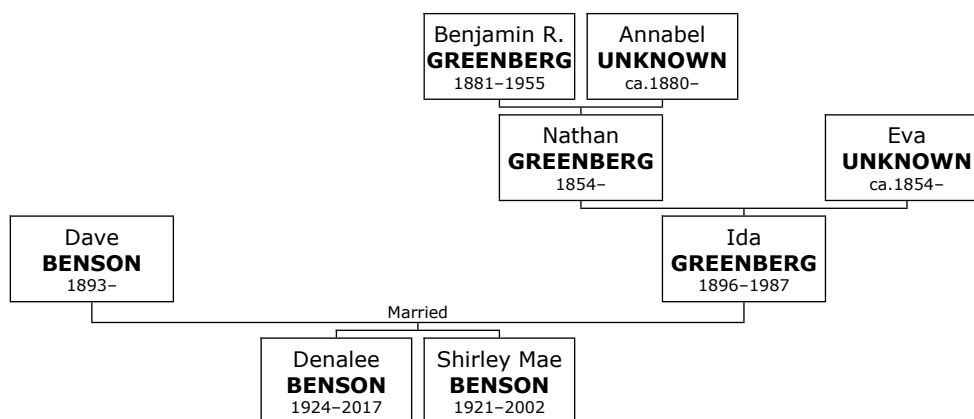

Family of Dave BENSON and Ida GREENBERG

81. Dave BENSON was born on Friday, March 03, 1893, in Kolpynitsa, Russia.

82. He married **Ida GREENBERG**. They had two daughters.

Ida was born on Tuesday, March 17, 1896. She was the daughter of Nathan GREENBERG (467) and Eva UNKNOWN (468). Eva UNKNOWN was her stepmother.

Ida reached 90 years of age and died in Los Angeles, Los Angeles, California, USA, on January 14, 1987.

Daughters of Dave BENSON and Ida GREENBERG:

+ 965 f I. **Denalee BENSON** was born in St Louis, St Louis, Missouri, on June 02, 1924. She was also known as **Dee**.

Denalee died in Los Angeles, Los Angeles, California, on August 07, 2017, at the age of 93.

+ 598 f II. **Shirley Mae BENSON** was born in St Louis on October 24, 1921. She died in Los Angeles, Los Angeles, California, on December 13, 2002, at the age of 81.

Stephen BERGER

83. Stephen BERGER was born on Wednesday, January 11, 1961.