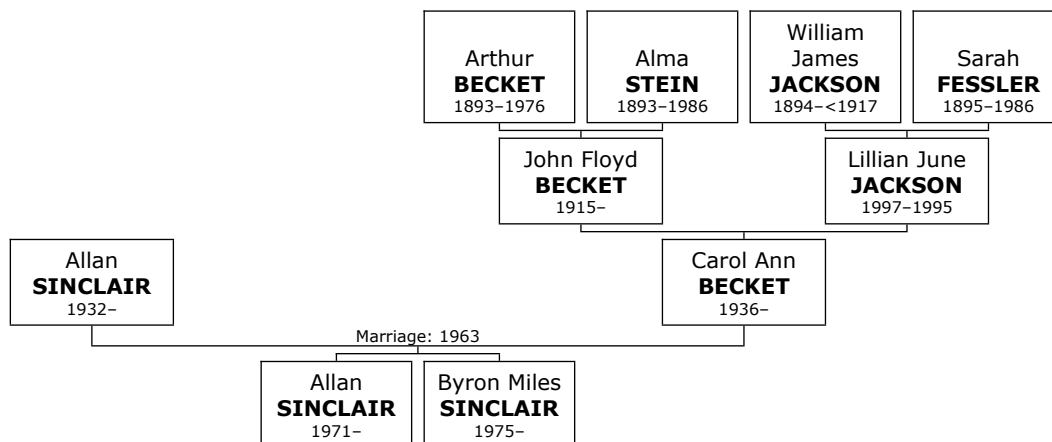

Family of Allan SINCLAIR and Carol BECKET

1010. Allan SINCLAIR was born on Wednesday, December 28, 1932, in Camden, NJ.

1011. At the age of 30, Allan married **Carol Ann BECKET** on Sunday, August 18, 1963, when she was 27 years old. They have two sons.