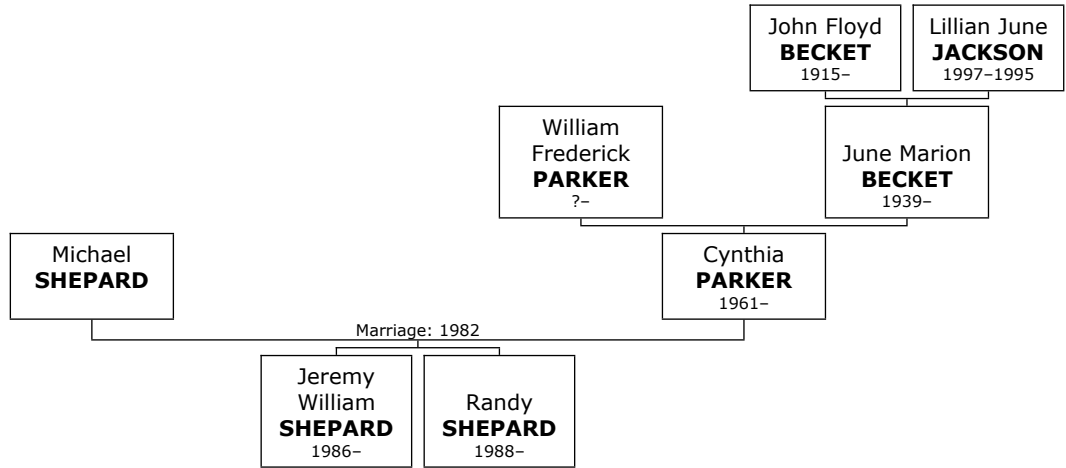

984. Unknown SHEINBEIN was born in Senigov (Sennoye), Ukraine.

985. He married **Unknown UNKNOWN**. They had one son.

Son of Unknown SHEINBEIN and Unknown UNKNOWN:

+ 966 m I. **Moishe SHEINBEIN** was born in Osova, Rivne. He was also known as **Morris**.

Family of Michael SHEPARD and Cynthia PARKER

986. Michael SHEPARD.

987. Michael married **Cynthia PARKER** on Friday, April 02, 1982. They have two sons.

Cynthia was born in Jacksonville, North Carolina, on Friday, February 03, 1961. She is the daughter of William Frederick PARKER (728) and June Marion BECKET (729).

Sons of Michael SHEPARD and Cynthia PARKER:

m I. **Jeremy William SHEPARD** was born in Wilmington on January 20, 1986.

m II. **Randy SHEPARD** was born in Wilmington on May 28, 1988.