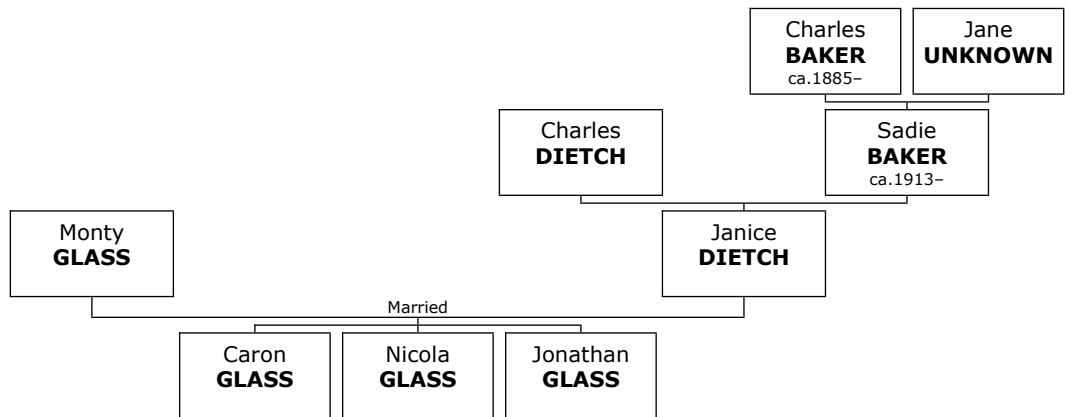

Family of Monty GLASS and Janice DIETCH

421. Monty GLASS.

422. He married **Janice DIETCH**. They have three children. She is the daughter of Charles DIETCH (273) and Sadie BAKER (274).

Children of Monty GLASS and Janice DIETCH:

- + 1124 f   I. **Caron GLASS.**
- + 398 f   II. **Nicola GLASS.**
- m   III. **Jonathan GLASS.**