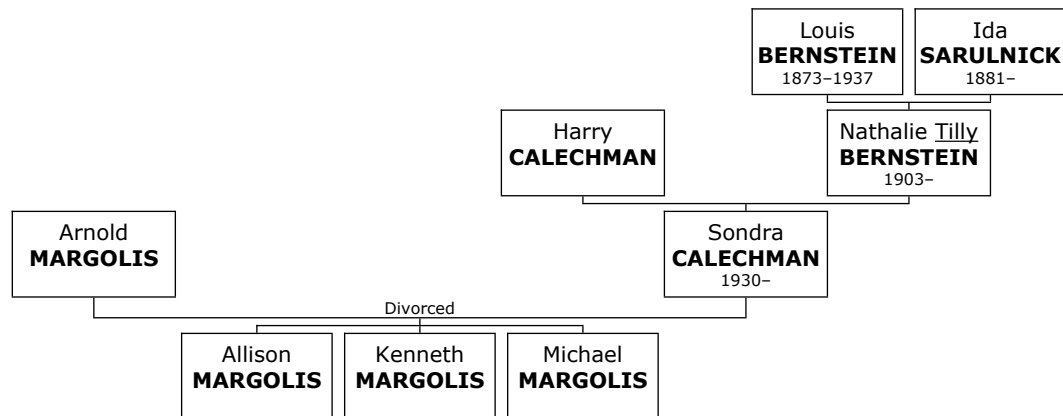

660. At the age of 24, Lloyd married **Peggy MILLER** on Saturday, January 19, 1985, in Atlanta, Georgia, when she was 23 years old. They have two daughters.

Peggy was born on Tuesday, May 09, 1961.

Daughters of Lloyd MARBACH and Peggy MILLER:

- f I. **Hilary MARBACH** was born on February 12, 1990.
- f II. **Allie MARBACH** was born on November 10, 1992.

Family of Arnold MARGOLIS and Sondra CALECHMAN

661. Arnold MARGOLIS. He is also known as **Arnie**.

662. He married **Sondra CALECHMAN**. They are divorced. They had three children.

Sondra was born on Sunday, November 16, 1930. She is the daughter of Harry CALECHMAN (208) and Nathalie Tilly BERNSTEIN (209).

Children of Arnold MARGOLIS and Sondra CALECHMAN:

- + 773 f I. **Allison MARGOLIS**.
- + 663 m II. **Kenneth MARGOLIS**. He is also known as **Kenny**.
- m III. **Michael MARGOLIS**. Michael died in San Diego, CA.