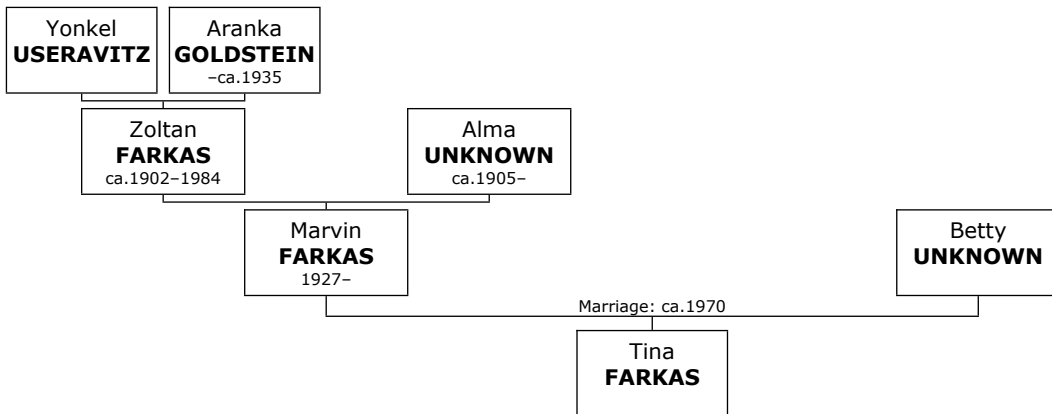

Family of Marvin FARKAS and Betty UNKNOWN