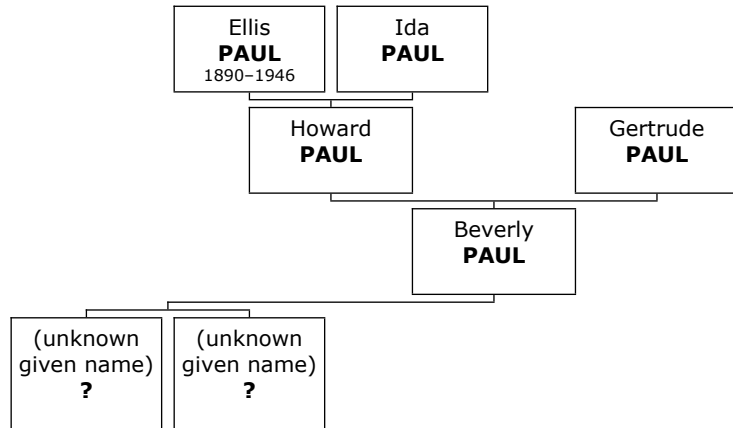

736. Beverly PAUL. She was the daughter of Howard PAUL (743) and Gertrude PAUL (744).

Daughters of Beverly PAUL:

f I. **(unknown given name) ?.**

f II. **(unknown given name) ?.**