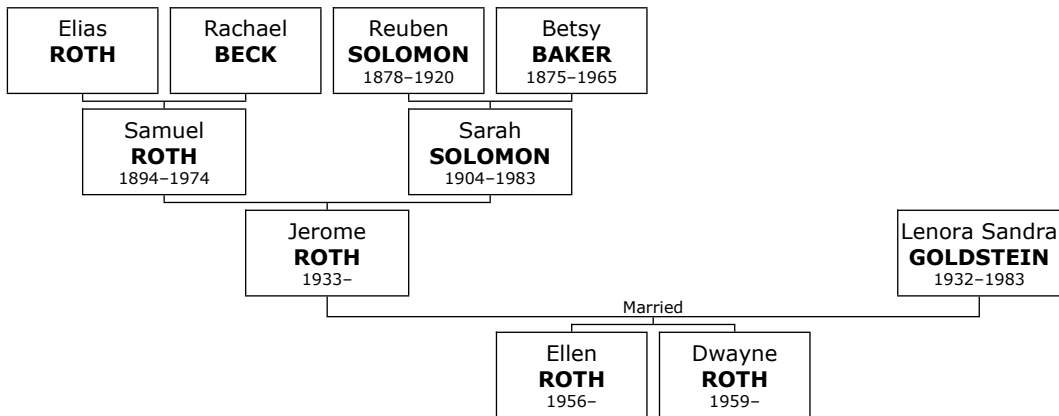

Samuel died in San Diego, San Diego, California, USA, in September 1974 at the age of 80.

Jerome ROTH

848. Jerome ROTH was born on Saturday, September 16, 1933. He is the son of Samuel ROTH (851) and Sarah SOLOMON (852). He is also known as **Jerry ROTH**.

Marriages with Lenora Sandra GOLDSTEIN and Val KNUDSEN (Page 289) are known.

Family of Jerome ROTH and Lenora GOLDSTEIN

Here are the details about **Jerome ROTH's** first marriage, with Lenora Sandra GOLDSTEIN. You can read more about Jerome on page 288.

849. Jerome ROTH married **Lenora Sandra GOLDSTEIN**. They had two children.

Lenora Sandra was born on Sunday, February 21, 1932. She was also known as **Lee GOLDSTEIN**.

Lenora Sandra reached 51 years of age and died in San Diego, San Diego, California, USA, on March 22, 1983.

Children of Jerome ROTH and Lenora Sandra GOLDSTEIN:

1. + 64 f I. **Ellen ROTH** was born in San Diego on September 21, 1956.
2. m II. **Dwayne ROTH** was born on January 10, 1959.