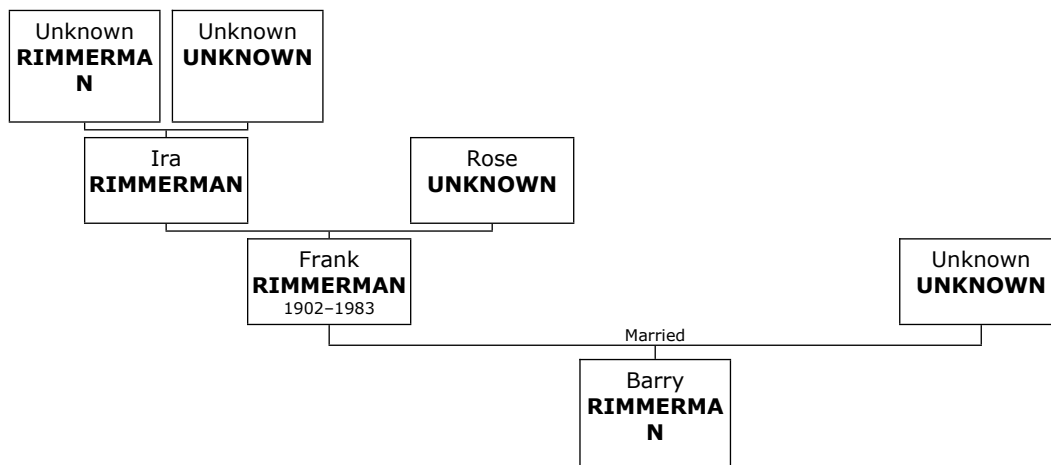

Family of Frank RIMMERMAN and Unknown UNKNOWN

795. Frank RIMMERMAN was born on Sunday, September 14, 1902. He was the son of Ira RIMMERMAN (797) and Rose UNKNOWN (798).