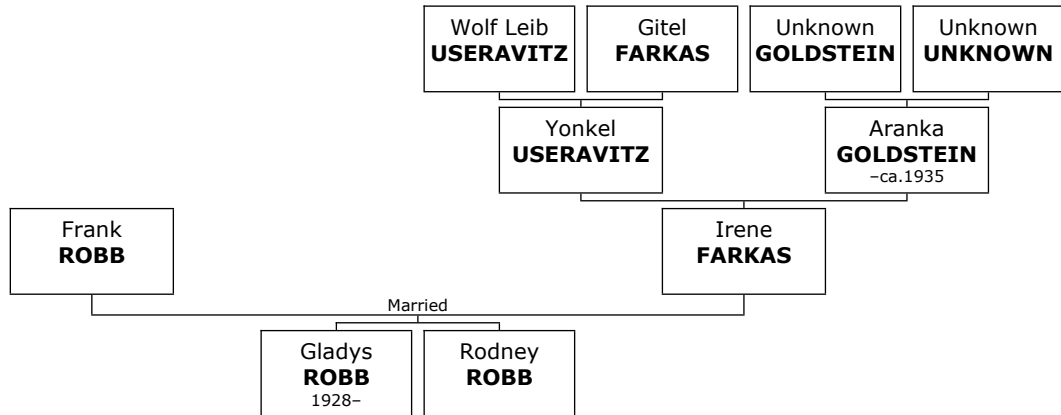

805. Paul RING was born on Sunday, May 21, 1882.

Son of Paul RING:

+ 803 m I. **Erich RING** was born in 1912. He died in 1952 at the age of 40.

Family of Frank ROBB and Irene FARKAS

806. Frank ROBB.

807. He married **Irene FARKAS**. They had two children. She was the daughter of Yonkel USERAVITZ (1165) and Aranka GOLDSTEIN (1166).

Children of Frank ROBB and Irene FARKAS:

+ 808 f I. **Gladys ROBB** was born on August 03, 1928.
m II. **Rodney ROBB**.