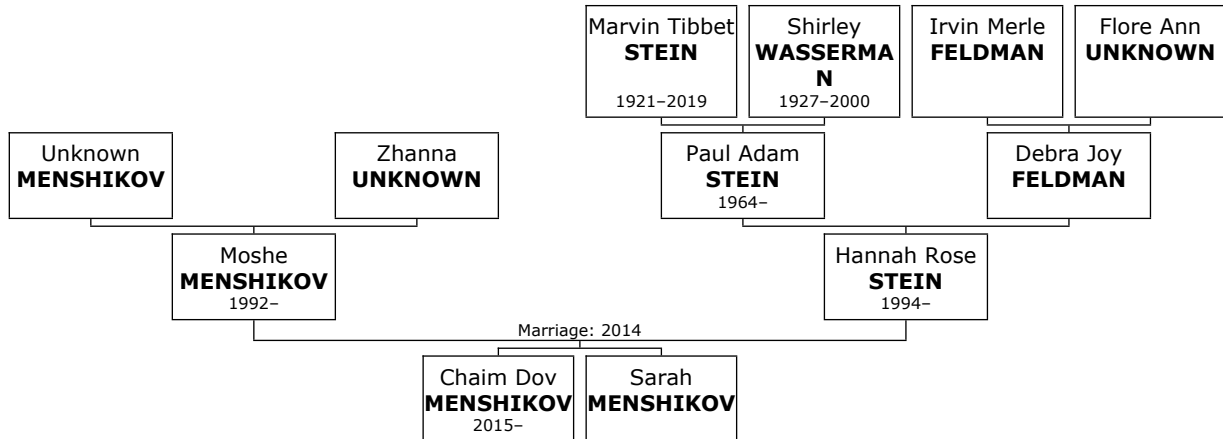

Family of Moshe MENSHIKOV and Hannah STEIN

673. Moshe MENSHIKOV was born on Friday, April 10, 1992, in Kyiv City, Kyiv, Ukraine. He is the son of Unknown MENSHIKOV (675) and Zhanna UNKNOWN (676).

674. Moshe married **Hannah Rose STEIN** on Tuesday, September 16, 2014, in Lakewood, Ocean, New Jersey, USA. They have two children.

Hannah Rose was born in 1994. She is the daughter of Paul Adam STEIN (1066) and Debra Joy FELDMAN (1067).

Children of Moshe MENSHIKOV and Hannah Rose STEIN:

- m I. **Chaim Dov MENSHIKOV** was born on October 28, 2015.
- f II. **Sarah MENSHIKOV.**