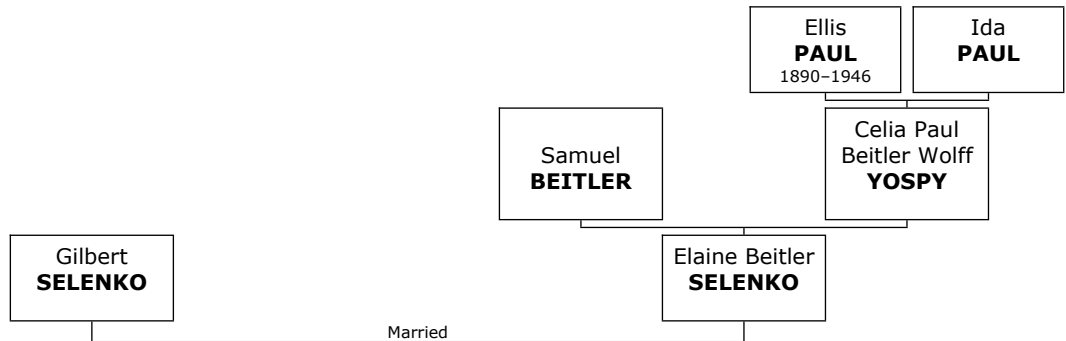

Family of Gilbert SELENKO and Elaine SELENKO

923. Gilbert SELENKO.

924. He married **Elaine Beitler SELENKO**. She was the daughter of Samuel BEITLER (79) and Celia Paul Beitler Wolff YOSPY (80).