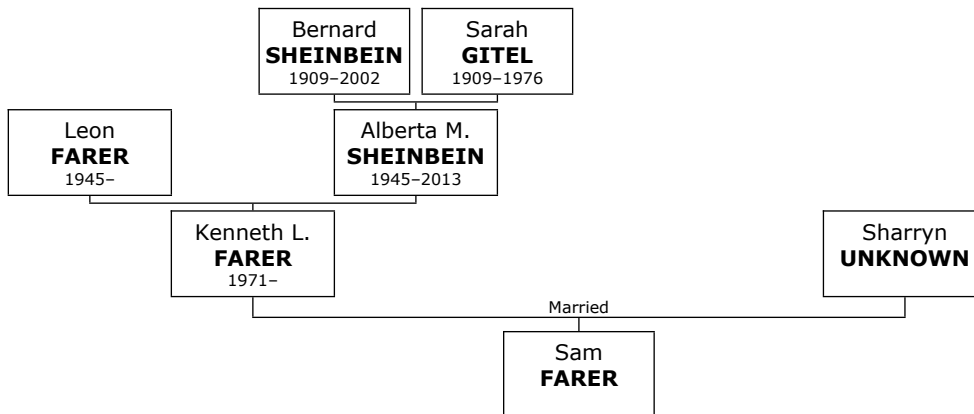

313. Jeffrey FARBER was born on Saturday, January 25, 1958, in Davenport, Iowa. He is the son of David L. FARBER (311) and Ann Marie RIMMERMAN (312).

314. At the age of 23, Jeffrey married **Jan SCHWARTZ** on Sunday, May 24, 1981, when she was 22 years old. They have three children.

Jan was born on Friday, August 15, 1958.

Children of Jeffrey FARBER and Jan SCHWARTZ:

- f I. **Jessica FARBER** was born on July 09, 1985.
- m II. **Joey FARBER** was born on February 08, 1988.
- m III. **Jared FARBER** was born on February 26, 1991.

Family of Kenneth FARER and Sharryn UNKNOWN

315. Kenneth L. FARER was born on Thursday, July 01, 1971. He is the son of Leon FARER (317) and Alberta M. SHEINBEIN (318). He is also known as **Ken**.

316. He married **Sharryn UNKNOWN**. They have one son.

Son of Kenneth L. FARER and Sharryn UNKNOWN:

- m I. **Sam FARER**.