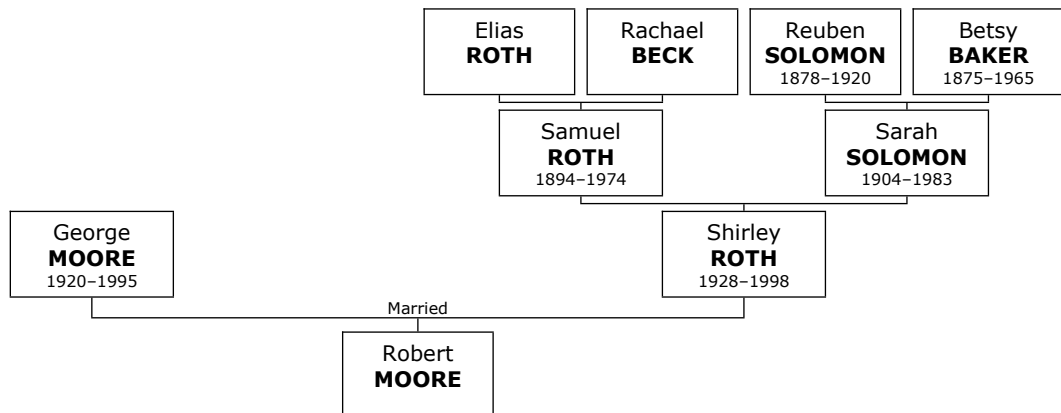

Family of George MOORE and Shirley ROTH

707. George MOORE was born on Sunday, April 11, 1920. He died in San Diego, San Diego, California, USA, on April 17, 1995, at the age of 75.

708. He married **Shirley ROTH**. They had one son.