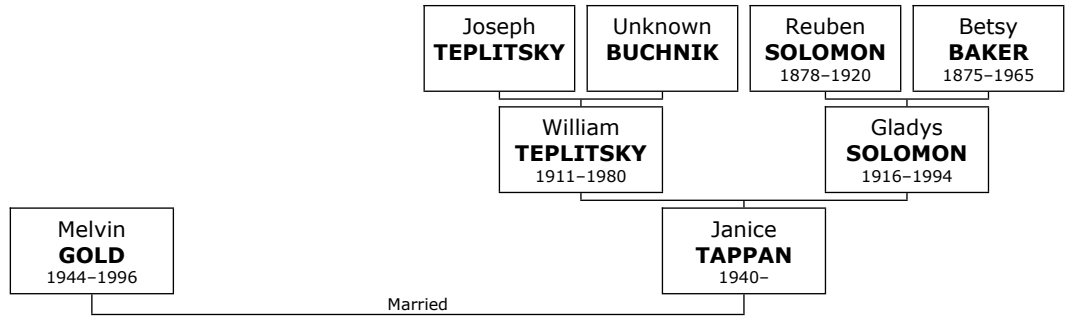

426. Melvin GOLD was born on Sunday, January 02, 1944. He was also known as **Mel GOLD**.

Melvin died in Las Vegas, Clark, Nevada, USA, on April 17, 1996, at the age of 52.

427. He married **Janice TAPPAN**. Janice was born on Thursday, January 11, 1940. She is the daughter of William TEPLITSKY (1107) and Gladys SOLOMON (1098).