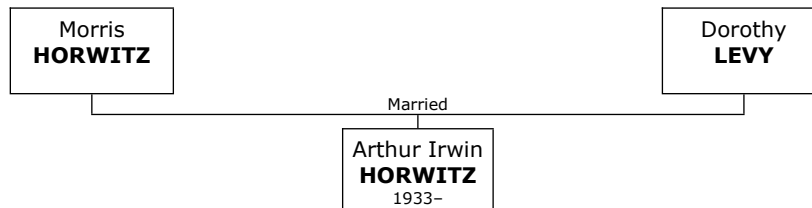

Family of Morris HORWITZ and Dorothy LEVY

516. Morris HORWITZ.

517. He married **Dorothy LEVY**. They had one son.

She was also known as **Doris LEVY**.