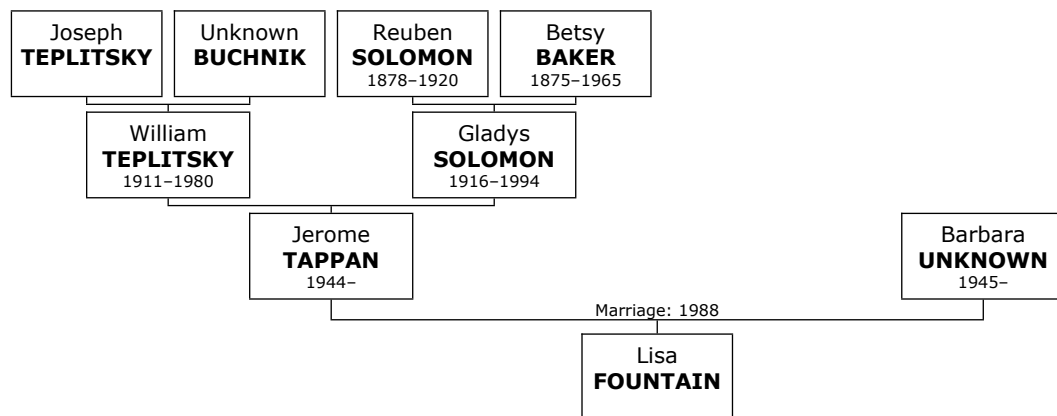

Family of Jerome TAPPAN and Barbara UNKNOWN

Here are the details about **Jerome TAPPAN's** second marriage, with Barbara UNKNOWN. You can read more about Jerome on page 372.

364. At the age of 44, Jerome TAPPAN married **Barbara UNKNOWN** on Monday, August 08, 1988, when she was 43 years old. They have one daughter.