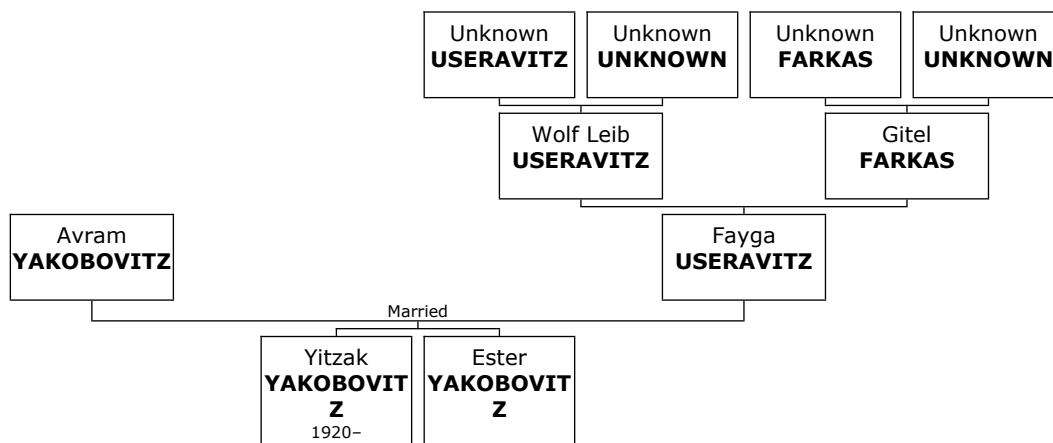

Y

Family of Avram YAKOBOVITZ and Fayga USERAVITZ

1237. Avram YAKOBOVITZ.

1238. He married **Fayga USERAVITZ**. They had two children. She was the daughter of Wolf Leib USERAVITZ (1163) and Gitel FARKAS (1164).

She was also known as **Fayge FARKAS**.

Children of Avram YAKOBOVITZ and Fayga USERAVITZ:

- m I. **Yitzak YAKOBOVITZ** was born in 1920.
- + 356 f II. **Ester YAKOBOVITZ**.