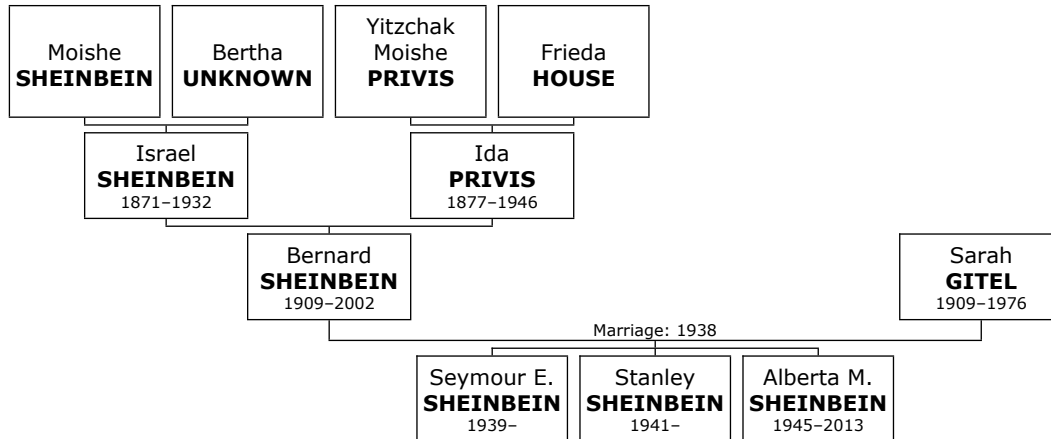

Family of Bernard SHEINBEIN and Sarah GITEL

933. Bernard SHEINBEIN was born on Friday, July 23, 1909, in Kolki, Khmelnytsky, Ukraine. He was the son of Israel SHEINBEIN (956) and Ida PRIVIS (957). He was also known as **Ben**.

Bernard died in Boca Raton, Palm Beach, Florida, USA, on April 03, 2002, at the age of 92.

934. At the age of 28, Bernard married **Sarah GITEL** on Sunday, March 20, 1938, in St Louis, St Louis, Missouri, when she was 28 years old. They had three children.

Sarah was born on Saturday, December 25, 1909. She reached 66 years of age and died in St Louis on October 17, 1976.

Children of Bernard SHEINBEIN and Sarah GITEL:

- + 978 m I. **Seymour E. SHEINBEIN** was born in St Louis on March 14, 1939.
- + 980 m II. **Stanley SHEINBEIN** was born in St Louis on January 07, 1941.
- + 318 f III. **Alberta M. SHEINBEIN** was born in St Louis on May 22, 1945. She died in Florida on May 14, 2013, at the age of 67.