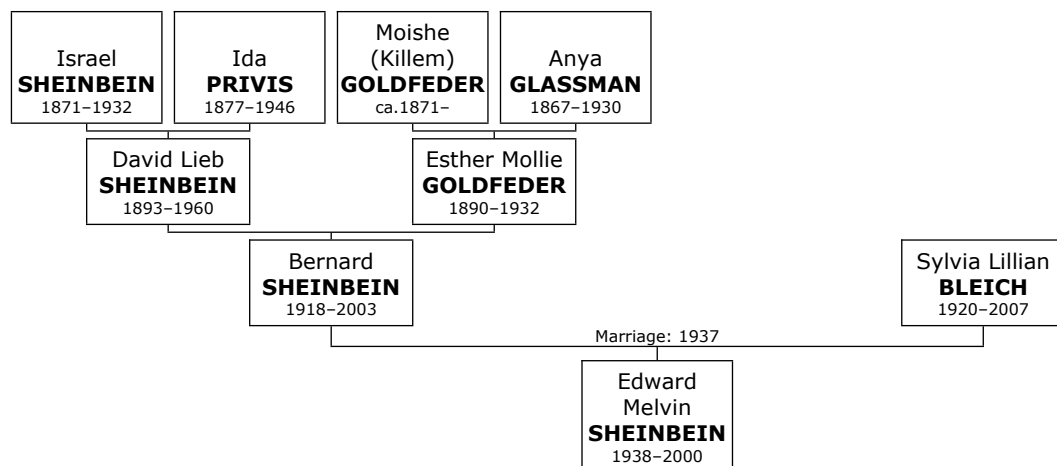

Family of Bernard SHEINBEIN and Sylvia BLEICH

935. Bernard SHEINBEIN was born on Tuesday, June 04, 1918, in Milan, Monroe, Michigan, USA. He was the son of David Lieb SHEINBEIN (941) and Esther Mollie GOLDFEDER (942).

Bernard died in Miami, Dade, Florida, on November 18, 2003, at the age of 85.

936. At the age of 19, Bernard married **Sylvia Lillian BLEICH** on Sunday, November 14, 1937, in St Louis, St Louis, Missouri, when she was 17 years old. They had one son.

Sylvia Lillian was born in St Louis on Saturday, August 07, 1920. She reached 86 years of age and died in Miami, Dade, Florida, on August 01, 2007.

Son of Bernard SHEINBEIN and Sylvia Lillian BLEICH:

+ 945 m I. **Edward Melvin SHEINBEIN** was born in St Louis on August 20, 1938. He was also known as **Eddie**.

Edward Melvin died in Broward, Florida, on March 19, 2000, at the age of 61.