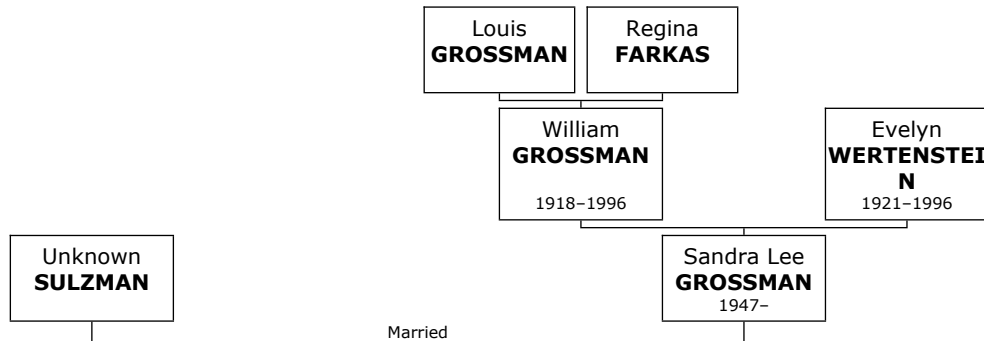

1078. Lee Edmund STRAUS was born on Tuesday, April 12, 1949, in Dallas, TX.

1079. At the age of 25, Lee Edmund married **Teri Rochelle REICH** on Thursday, December 12, 1974, when she was 22 years old. They have three daughters.

Teri Rochelle was born in Houston, Harris, Texas, USA, on Sunday, July 20, 1952.

Daughters of Lee Edmund STRAUS and Teri Rochelle REICH:

- + 1044 f I. **Lauren Susan STRAUS** was born in Houston on August 29, 1978.
- + 940 f II. **Lindsey Beth STRAUS** was born in Houston on June 07, 1981.
- f III. **Amy Michelle STRAUS** was born in Houston on December 07, 1984.

Family of Unknown SULZMAN and Sandra GROSSMAN

1080. Unknown SULZMAN.

1081. He married **Sandra Lee GROSSMAN**. Sandra Lee was born on Thursday, March 06, 1947. She is the daughter of William GROSSMAN (483) and Evelyn WERTENSTEIN (484).