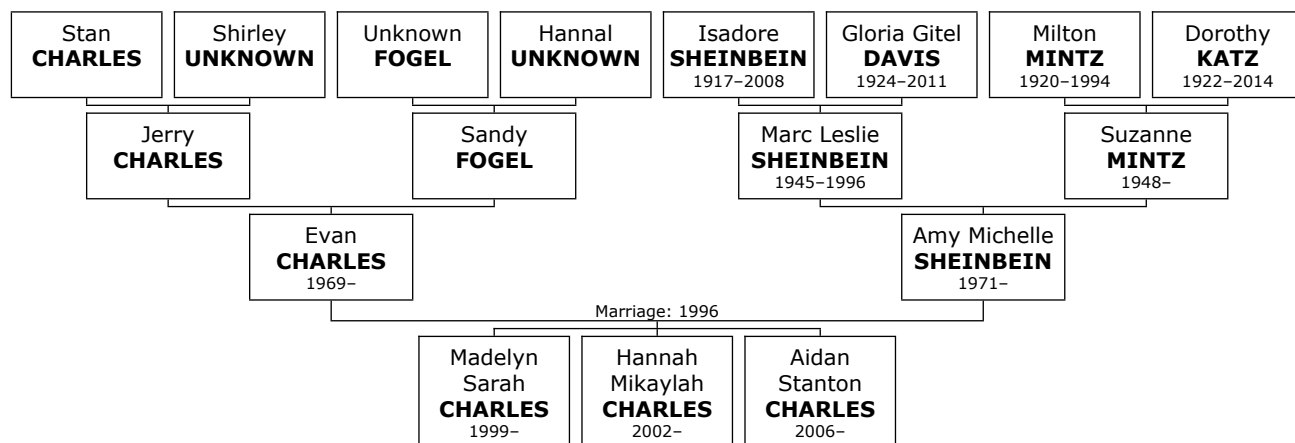

Nancy was born in San Diego, San Diego, California, USA, on Wednesday, July 25, 1962. She is the daughter of James GRIFFIN (473) and Elaine BERMAN (474).

Daughters of David CALKINS and Nancy GRIFFIN:

- f I. **Holly Danielle CALKINS** was born on August 31, 1985.
- f II. **Diana Gabrielle CALKINS** was born on February 27, 1993.

Family of Evan CHARLES and Amy SHEINBEIN

212. Evan CHARLES was born on Wednesday, September 24, 1969. He is the son of Jerry CHARLES (214) and Sandy FOGEL (215).

213. At the age of 26, Evan married **Amy Michelle SHEINBEIN** on Saturday, June 29, 1996, in Dallas, TX, when she was 25 years old. They have three children.

Amy Michelle was born in Knoxville, Knox, Tennessee, USA, on Friday, February 05, 1971. She is the daughter of Marc Leslie SHEINBEIN (962) and Suzanne MINTZ (587).

Children of Evan CHARLES and Amy Michelle SHEINBEIN:

- f I. **Madelyn Sarah CHARLES** was born in Houston, Harris, Texas, USA, on January 08, 1999.
- f II. **Hannah Mikaylah CHARLES** was born in Houston on December 03, 2002.
- m III. **Aidan Stanton CHARLES** was born in Houston on January 25, 2006.