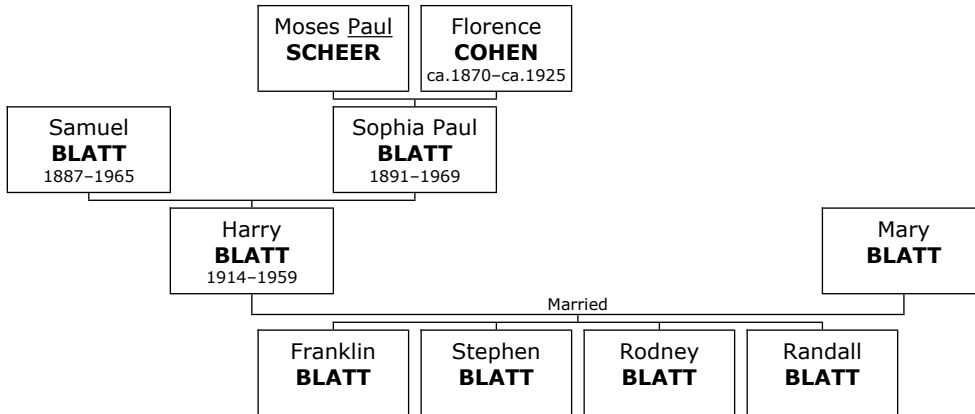

Family of Harry BLATT and Mary BLATT

173. **Harry BLATT** was born on Wednesday, February 18, 1914. He was the son of Samuel BLATT (175) and Sophia Paul BLATT (176).

Harry died on September 16, 1959, at the age of 45.

174. He married **Mary BLATT**. They had four sons.

Sons of Harry BLATT and Mary BLATT:

- m I. **Franklin BLATT**.
- m II. **Stephen BLATT**.
- m III. **Rodney BLATT**.
- m IV. **Randall BLATT**.