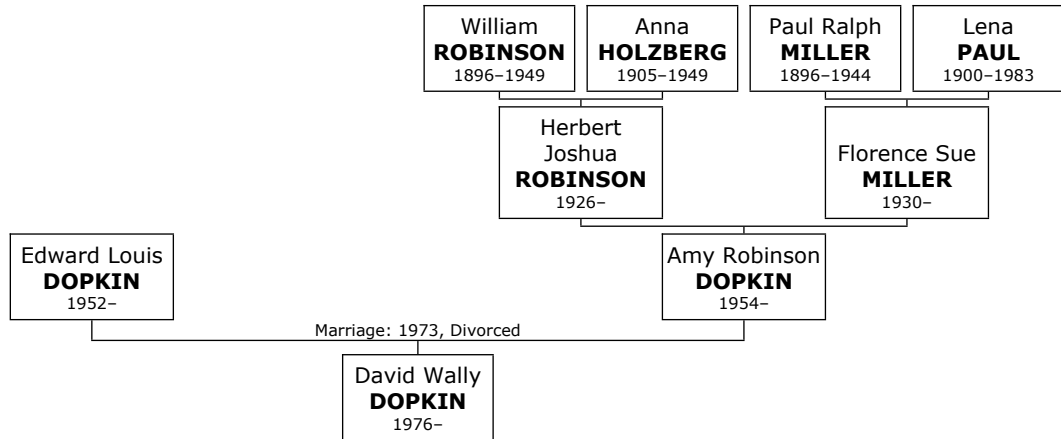

Family of Edward DOPKIN and Amy DOPKIN