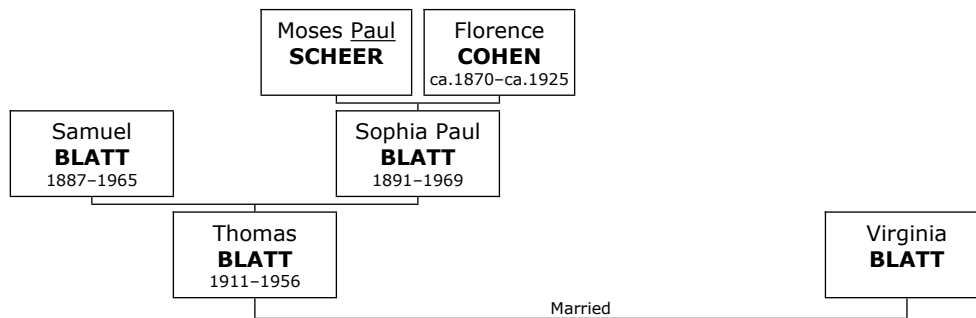

Sophia Paul was born on Saturday, October 10, 1891. She was the daughter of Moses Paul SCHEER (873) and Florence COHEN (874). She was also known as **Doshie**.

Sophia Paul reached 77 years of age and died on May 16, 1969.

Sons of Samuel BLATT and Sophia Paul BLATT:

+ 177 m I. **Thomas BLATT** was born on September 11, 1911. He was also known as **Tommy**.

Thomas died on September 06, 1956, at the age of 44.

+ 173 m II. **Harry BLATT** was born on February 18, 1914. He died on September 16, 1959, at the age of 45.

Family of Thomas BLATT and Virginia BLATT

177. Thomas BLATT was born on Monday, September 11, 1911. He was the son of Samuel BLATT (175) and Sophia Paul BLATT (176). He was also known as **Tommy**.

Thomas died on September 06, 1956, at the age of 44.

178. He married **Virginia BLATT**.