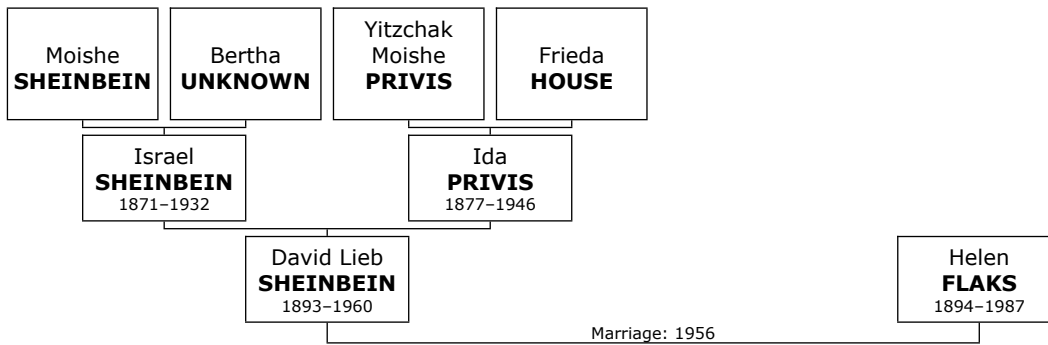

943. David Lieb SHEINBEIN married **Fanny KUSHNER** about 1934 in St Louis, St Louis, Missouri, USA. Fanny was born in Russia on Sunday, August 12, 1894. She was the daughter of Moisha KUSHNER (596).

Fanny reached 60 years of age and died in St Louis, St Louis, Missouri, USA, on June 21, 1955.

Family of David SHEINBEIN and Helen FLAKS

Here are the details about **David Lieb SHEINBEIN's** third marriage, with Helen FLAKS. You can read more about David Lieb on page 319.

944. At the age of 62, David Lieb SHEINBEIN married **Helen FLAKS** on Tuesday, March 13, 1956, when she was 62 years old. Helen was born on Tuesday, March 13, 1894.

She reached 93 years of age and died in St Louis, St Louis, Missouri, USA, on March 17, 1987.

Edward SHEINBEIN

945. **Edward Melvin SHEINBEIN** was born on Saturday, August 20, 1938, in St Louis, St Louis, Missouri, USA. He was the son of Bernard SHEINBEIN (935) and Sylvia Lillian BLEICH (936). He was also known as **Eddie**.

Edward Melvin celebrated his Bar Mitzvah on August 20, 1951, in St. Louis, MO. He died in Broward, Florida, USA, on March 19, 2000, at the age of 61.

Marriages with Susan RAYMOND and Francine LEVER (Page 322) are known.