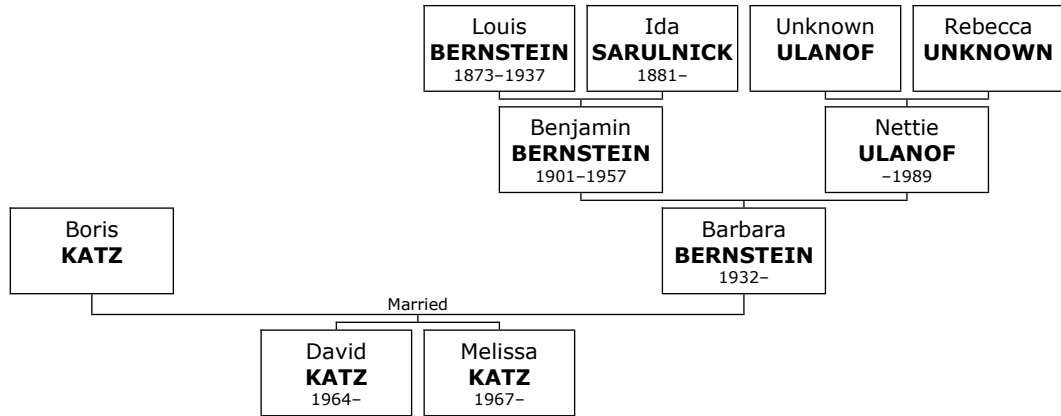

Family of Boris KATZ and Barbara BERNSTEIN

564. Boris KATZ was born in Romania.

565. He married **Barbara BERNSTEIN**. They have two children.

Barbara was born in Huntington, NY, on Monday, November 14, 1932. She is the daughter of Benjamin BERNSTEIN (120) and Nettie ULANOF (121).

Children of Boris KATZ and Barbara BERNSTEIN:

- m I. **David KATZ** was born in Plainsview on February 05, 1964.
- f II. **Melissa KATZ** was born on May 06, 1967.