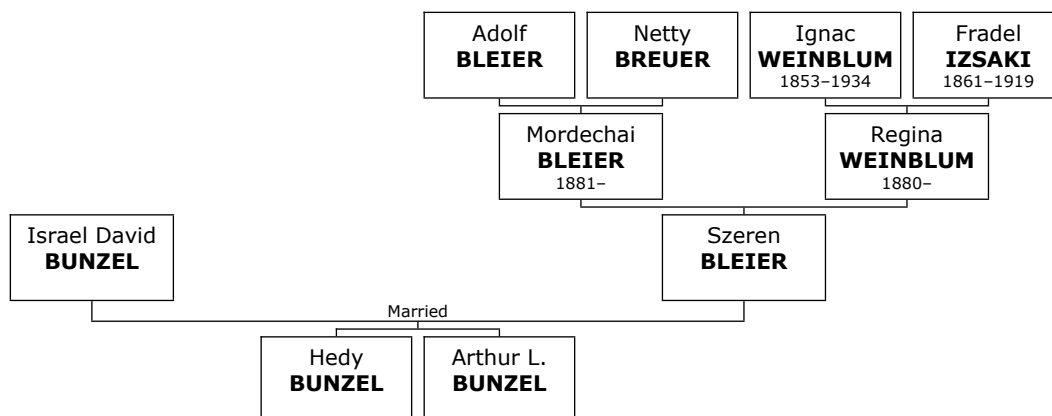

Family of Israel BUNZEL and Szeren BLEIER

202. **Israel David BUNZEL**. He was also known as **Isidor**.

203. He married **Szeren BLEIER**. They had two children. She was the daughter of Mordechai BLEIER (181) and Regina WEINBLUM (182).