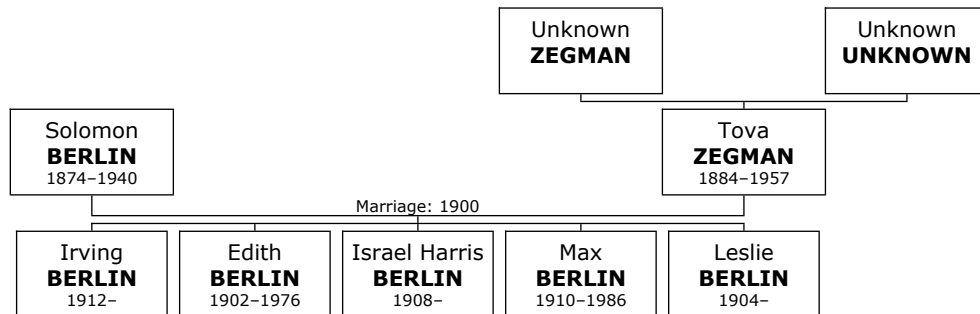

More facts and events for Nancy BERLIN:

Residence: Atlanta, Georgia

Family of Solomon BERLIN and Tova ZEGMAN

101. Solomon BERLIN was born in 1874 in Stardoub, Russia. He died in 1940 at the age of 66.

102. Solomon married **Tova ZEGMAN** in 1900 in Poland?. They had five children.

Tova was born in Bialystock, Poland (Russia?), in 1884. She was the daughter of Unknown ZEGMAN (1251) and Unknown UNKNOWN (1252). She was also known as **Fannie**.

Tova reached 73 years of age and died in 1957.

Children of Solomon BERLIN and Tova ZEGMAN:

- + 93 m I. **Irving BERLIN** was born in New York City, New York, on July 16, 1912.
- + 573 f II. **Edith BERLIN** was born in London, England, in 1902. She died in 1976 at the age of 74.
- m III. **Israel Harris BERLIN** was born in New York City, New York, on May 09, 1908. He is also known as **Izzie**.
- + 95 m IV. **Max BERLIN** was born in New York City on September 01, 1910. He was also known as **Mac**.
  Max died on September 05, 1986, at the age of 76.
- m V. **Leslie BERLIN** was born in 1904.