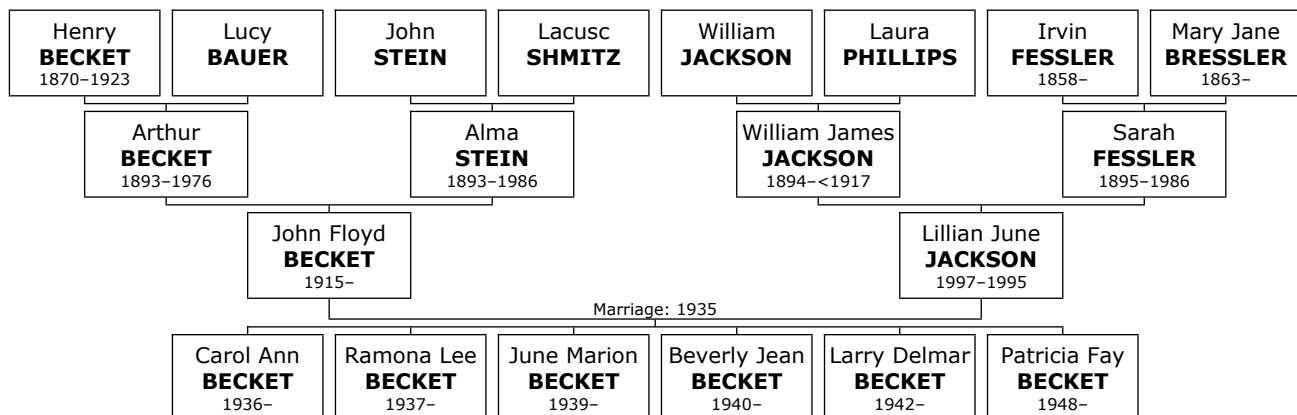

Alma reached 92 years of age and died on February 18, 1986.

Children of Arthur BECKET and Alma STEIN:

- f I. **Delores BECKET.**
- f II. **Hazel BECKET.**
- + 69 m III. **John Floyd BECKET** was born in Compton, Lee County, on July 15, 1915.

69. John Floyd BECKET was born on Thursday, July 15, 1915, in Compton, Lee County, Il. He is the son of Arthur BECKET (65) and Alma STEIN (66).

70. At the age of 19, John Floyd married **Lillian June JACKSON** on Wednesday, January 09, 1935, when she was -63 years old. They had six children.