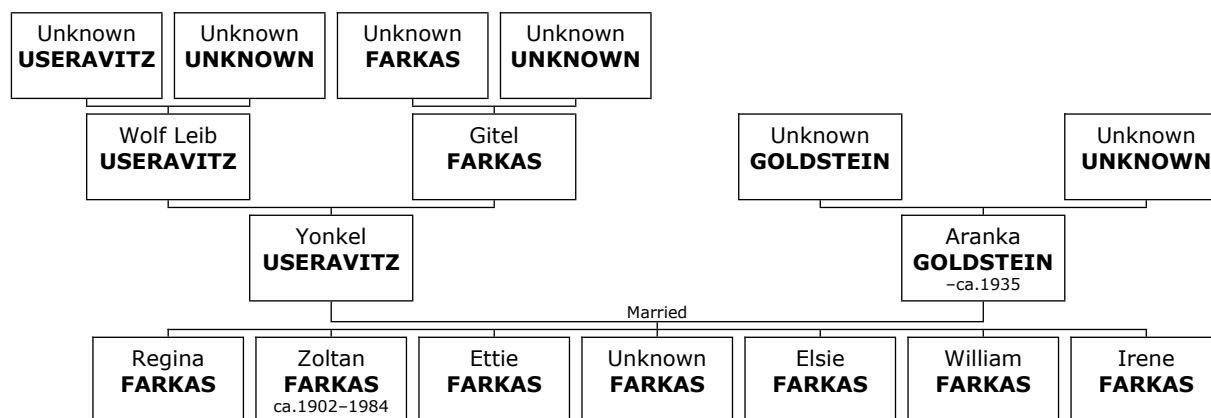

1. + 1159 m IV. **Joseph USERAVITZ**. He was also known as **Joseph FARKAS**.
2. m V. **Mosha USERAVITZ**. He was also known as **Mosha FARKAS**.
3. + 1158 m VI. **David USERAVITZ** was born in Iza, Maramaros, Hungary, on July 16, 1887. He was also known as **David DAVIS**.
   David died in Oklahoma City, Oklahoma, Oklahoma, USA, on December 26, 1949, at the age of 62.

Family of Yonkel USERAVITZ and Aranka GOLDSTEIN

1165. Yonkel USERAVITZ. He was the son of Wolf Leib USERAVITZ (1163) and Gitel FARKAS (1164). He was also known as **Yenu or Jacob FARKAS**.

1166. He married **Aranka GOLDSTEIN**. They had seven children. She was the daughter of Unknown GOLDSTEIN (453) and Unknown UNKNOWN (454).
Aranka died in New York, USA, about July 1935.

Children of Yonkel USERAVITZ and Aranka GOLDSTEIN:

1. + 482 f I. **Regina FARKAS**.
2. + 330 m II. **Zoltan FARKAS** was born in Debrecen, Hungary, about 1902. He died in 1984 at the age of 82.
3. f III. **Ettie FARKAS**. Ettie died in New York, USA.
4. m IV. **Unknown FARKAS**.
5. + 686 f V. **Elsie FARKAS**. Elsie died in Los Angeles, Los Angeles, California, USA.
6. + 328 m VI. **William FARKAS**. He was also known as **Willie**.
7. + 807 f VII. **Irene FARKAS**.