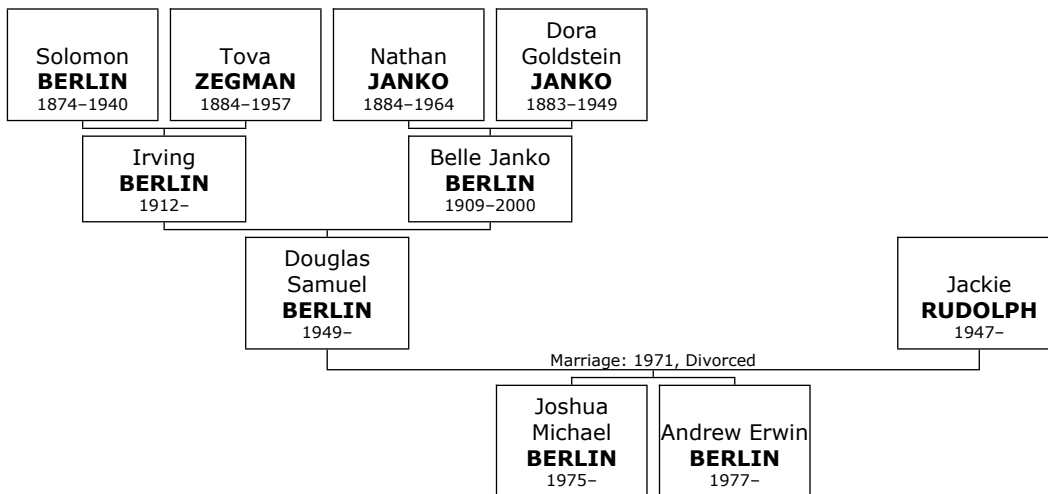

Family of Douglas BERLIN and Jackie RUDOLPH