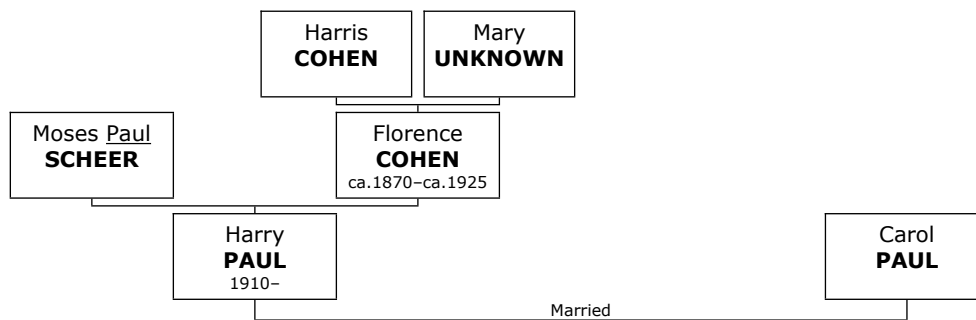

740. He married **Madelyn PAUL**. They had two sons.

Sons of Frank PAUL and Madelyn PAUL:

m I. **Eric PAUL**.

m II. **Mark PAUL**.

Family of Harry PAUL and Carol PAUL

741. **Harry PAUL** was born in 1910. He is the son of Moses Paul SCHEER (873) and Florence COHEN (874).

742. He married **Carol PAUL**.

Howard PAUL

743. **Howard PAUL**. He was the son of Ellis PAUL (737) and Ida PAUL (738).

Marriages with Gertrude PAUL and Hortence PAUL (Page 258) are known.