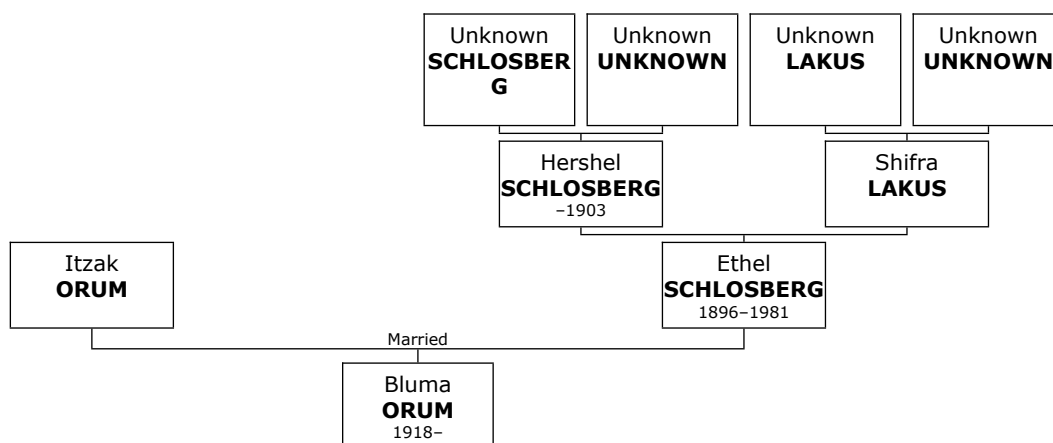

O

Family of Itzak ORUM and Ethel SCHLOSBERG

724. Itzak ORUM was born in Russia.

725. He married **Ethel SCHLOSBERG**. They had one daughter.

Ethel was born in Latvia, Russia, on Thursday, April 02, 1896. She was the daughter of Hershel SCHLOSBERG (884) and Shifra LAKUS (885).

Ethel reached 85 years of age and died in San Diego, San Diego, California, USA, on May 18, 1981.

Daughter of Itzak ORUM and Ethel SCHLOSBERG:

+ 108 f I. **Bluma ORUM** was born in Russia on September 08, 1918. She is also known as **Betty ORUM**.