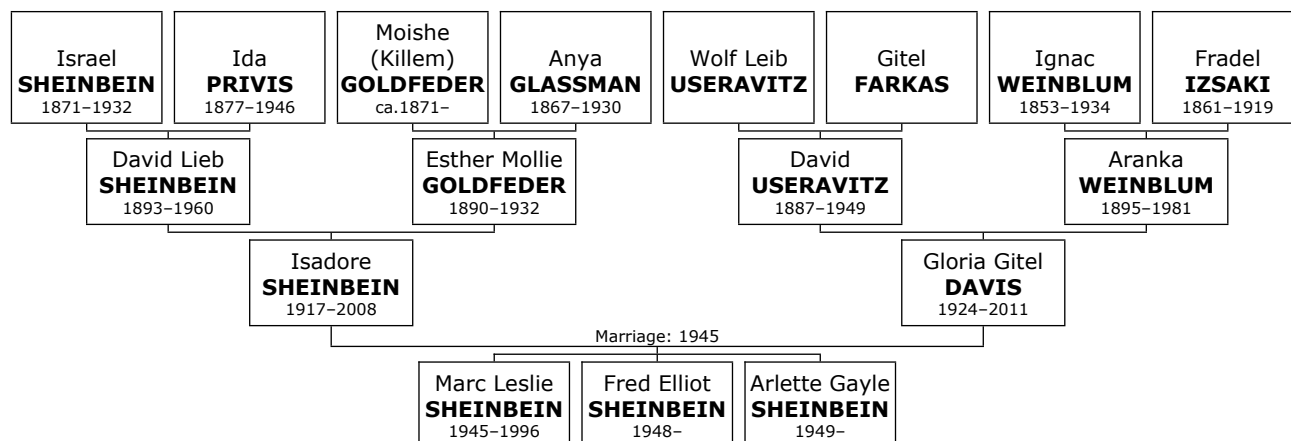

Family of Isadore SHEINBEIN and Gloria DAVIS

954. **Isadore SHEINBEIN** was born on Monday, April 02, 1917, in Milan, Monroe, Michigan, USA. He was the son of David Lieb SHEINBEIN (941) and Esther Mollie GOLDFEDER (942). He was also known as **Iz**.

Isadore died in Atlanta, De Kalb, Georgia, on February 13, 2008, at the age of 90. He was buried in Atlanta on February 15, 2008.

955. At the age of 27, Isadore married **Gloria Gitel DAVIS** on Sunday, January 07, 1945, in Oklahoma City, Oklahoma, Oklahoma, when she was 20 years old. They had three children.

Gloria Gitel was born in Oklahoma City on Wednesday, July 16, 1924. She was the daughter of David USERAVITZ (1158) and Aranka WEINBLUM (14).

Gloria Gitel reached 87 years of age and died in Atlanta, De Kalb, Georgia, on October 22, 2011.

Children of Isadore SHEINBEIN and Gloria Gitel DAVIS:

- + 962 m I. **Marc Leslie SHEINBEIN** was born in Oklahoma City on December 11, 1945. He died in Dallas, TX, on June 20, 1996, at the age of 50.
- + 948 m II. **Fred Elliot SHEINBEIN** was born in Oklahoma City on March 19, 1948.
- + 92 f III. **Arlette Gayle SHEINBEIN** was born in Oklahoma City on September 13, 1949.