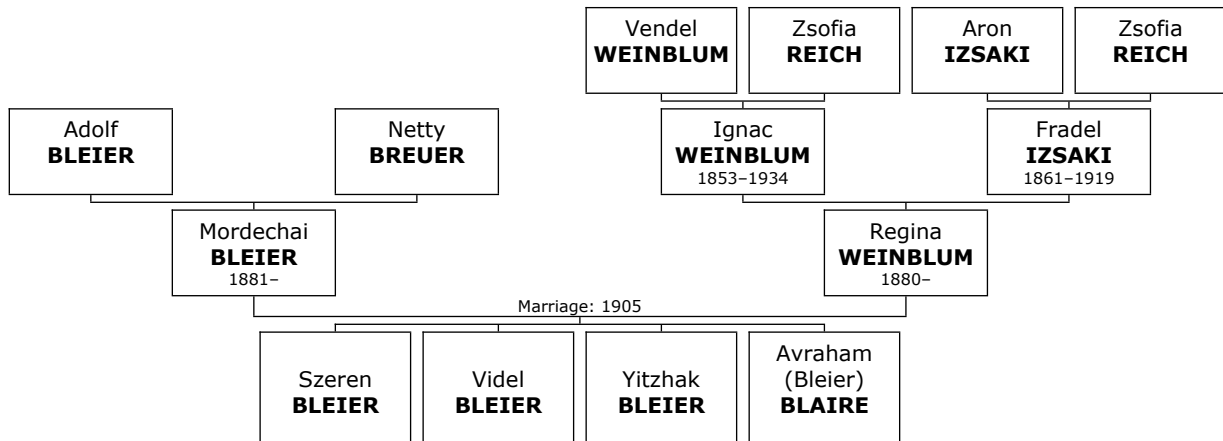

Family of Mordechai BLEIER and Regina WEINBLUM