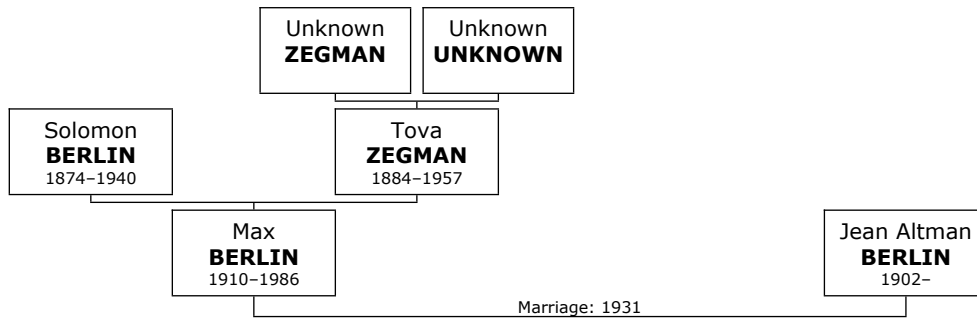

Children of Irving BERLIN and Belle Janko BERLIN:

- + 99 m I. **Robert Simon BERLIN** was born in Atlanta, Georgia, on June 29, 1934.
- f II. **Susan BERLIN** was born in Atlanta on July 08, 1945.
- + 358 f III. **Sherry BERLIN** was born in Richmond, Virginia, on November 17, 1947. They are her parents by adoption.
- + 90 m IV. **Douglas Samuel BERLIN** was born in Richmond, Virginia, USA, on February 19, 1949. They are his parents by adoption. He is also known as **Doug**.

Family of Max BERLIN and Jean BERLIN

1. **95. Max BERLIN** was born on Thursday, September 01, 1910, in New York City, New York. He was the son of Solomon BERLIN (101) and Tova ZEGMAN (102). He was also known as **Mac**.

Max died on September 05, 1986, at the age of 76.

1. **96. Max** married **Jean Altman BERLIN** in 1931. Jean Altman was born in Poland or Europe in 1902.