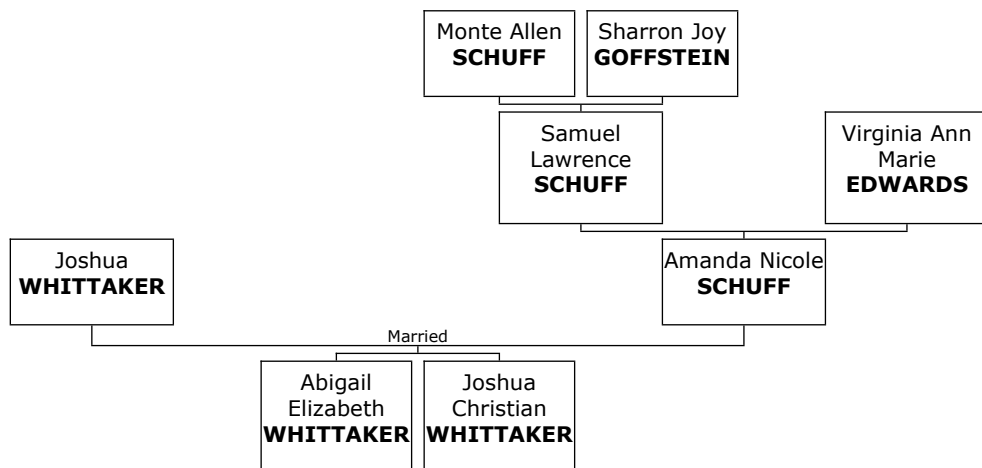

Family of Joshua WHITTAKER and Amanda SCHUFF

1223. Joshua WHITTAKER.