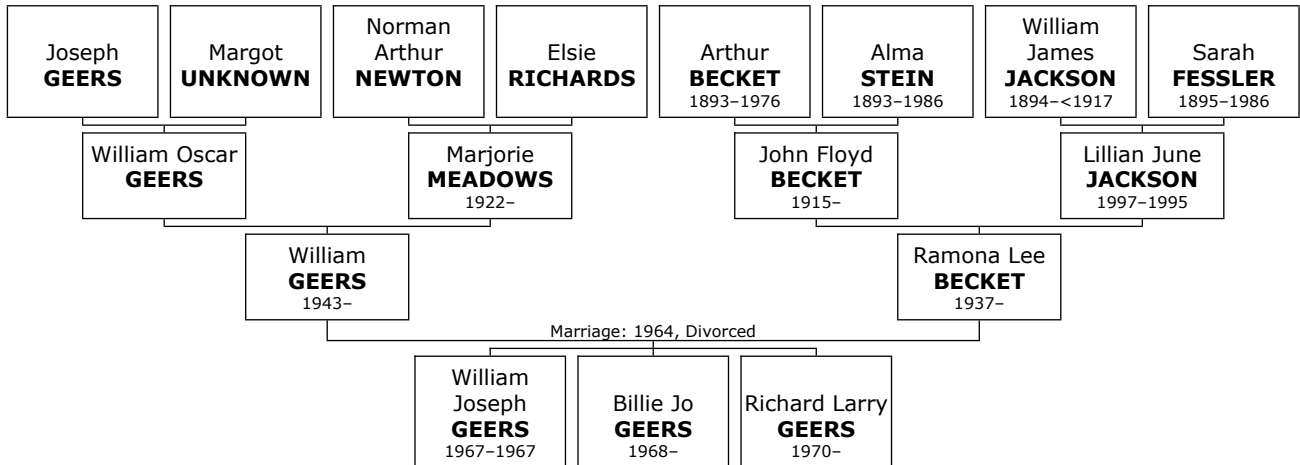

Family of William GEERS and Ramona BECKET

407. William GEERS was born on Wednesday, May 19, 1943. He is the son of William Oscar GEERS (409) and Marjorie MEADOWS (410).

408. At the age of 21, William married **Ramona Lee BECKET** on Saturday, December 12, 1964, in Mexico when she was 27 years old. They are divorced. They had three children.

Ramona Lee was born in Ottawa, IL, on Wednesday, August 04, 1937. She is the daughter of John Floyd BECKET (69) and Lillian June JACKSON (70).

Children of William GEERS and Ramona Lee BECKET:

- m I. **William Joseph GEERS** was born on March 09, 1967. He died on March 09, 1967.
- + 376 f II. **Billie Jo GEERS** was born in El Cajon, CA, on December 07, 1968.