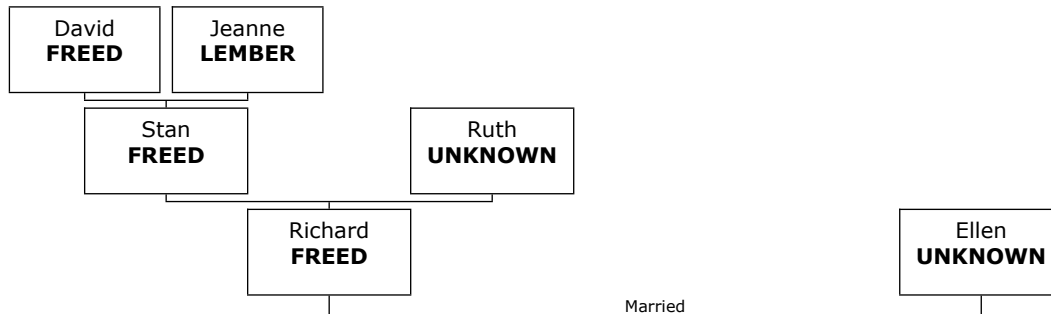

1. **375. Mark FREED** was born on Wednesday, July 19, 1967, in San Diego, San Diego, California, USA. He is the son of Ken FREED (373) and Geraldine SOLOMON (374).
2. **376.** At the age of 26, Mark married **Billie Jo GEERS** on Sunday, December 19, 1993, in U.S. Grant, San Diego, CA, when she was 25 years old. Billie Jo was born in El Cajon on Saturday, December 07, 1968. She is the daughter of William GEERS (407) and Ramona Lee BECKET (408).

Family of Richard FREED and Ellen UNKNOWN

1. **377. Richard FREED.** He was the son of Stan FREED (379) and Ruth UNKNOWN (380).
2. **378.** He married **Ellen UNKNOWN.**

Stan FREED

1. **379. Stan FREED.** He was the son of David FREED (371) and Jeanne LEMBER (372).

Marriages with Ruth UNKNOWN and Linda UNKNOWN (Page 141) are known.