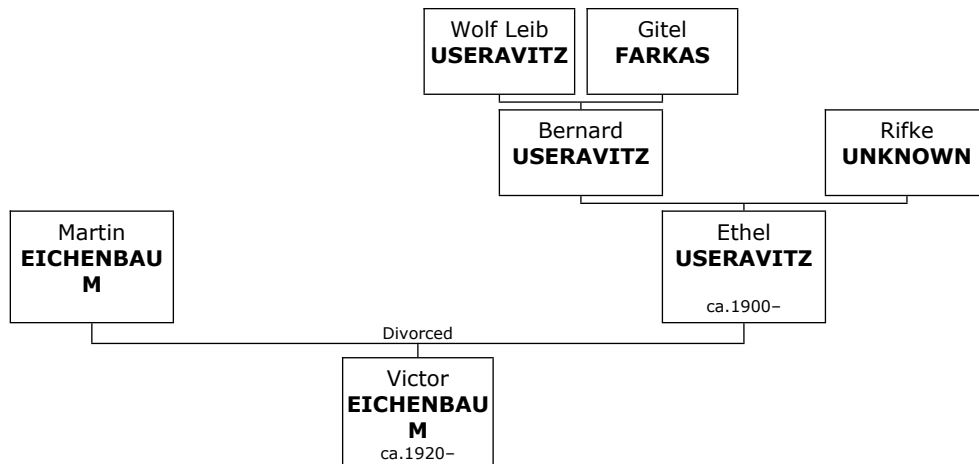

Family of Martin EICHENBAUM and Ethel USERAVITZ

293. Martin EICHENBAUM.