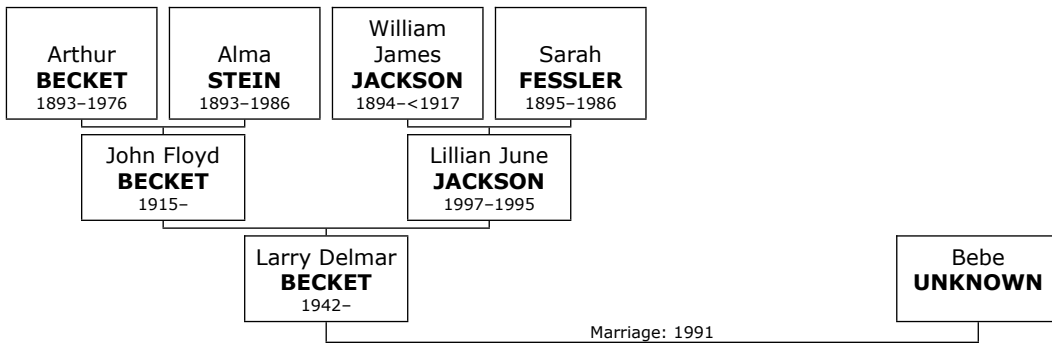

m II. **Nicholas BECKET.**

Family of Larry BECKET and Bebe UNKNOWN

Here are the details about **Larry Delmar BECKET's** third marriage, with Bebe UNKNOWN. You can read more about Larry Delmar on page 49.

1. **74.** Larry Delmar BECKET married **Bebe UNKNOWN** on Friday, March 01, 1991.