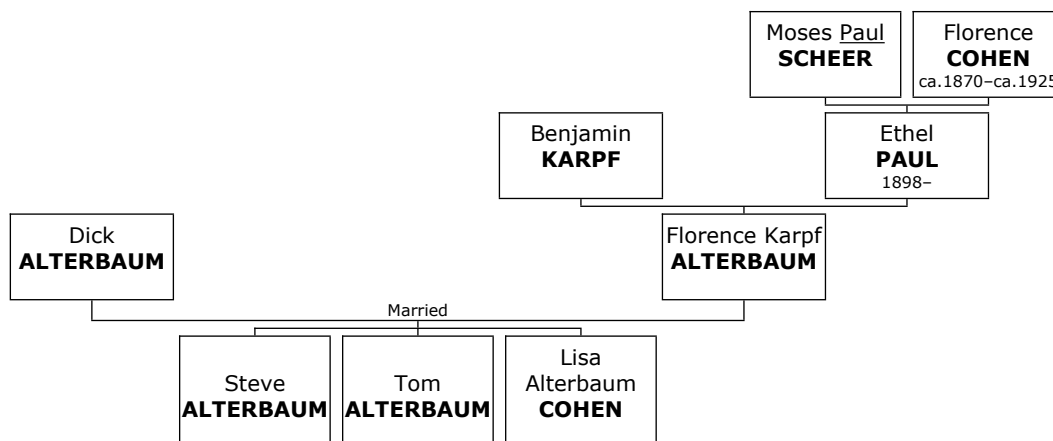

Family of Dick ALTERBAUM and Florence ALTERBAUM

17. Dick ALTERBAUM.

18. He married **Florence Karpf ALTERBAUM**. They had three children. She was the daughter of Benjamin KARPf (563) and Ethel PAUL (231).

Children of Dick ALTERBAUM and Florence Karpf ALTERBAUM:

- m I. **Steve ALTERBAUM.**
- m II. **Tom ALTERBAUM.**
- + 247 f III. **Lisa Alterbaum COHEN.**