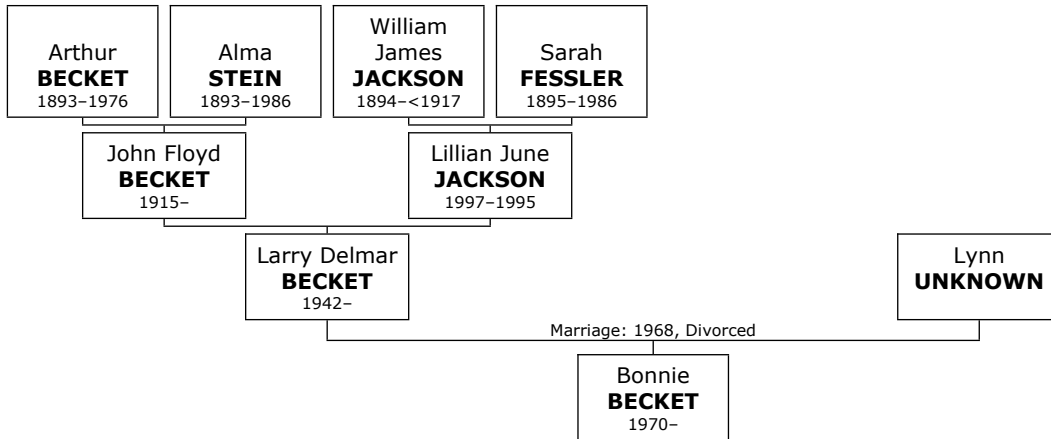

Family of Larry BECKET and Lynn UNKNOWN

Here are the details about **Larry Delmar BECKET's** first marriage, with Lynn UNKNOWN. You can read more about Larry Delmar on page 49.

1. **72.** Larry Delmar BECKET married **Lynn UNKNOWN** in November 1968. They are divorced. They have one daughter.

Daughter of Larry Delmar BECKET and Lynn UNKNOWN:

+ 272 f I. **Bonnie BECKET** was born on April 18, 1970.