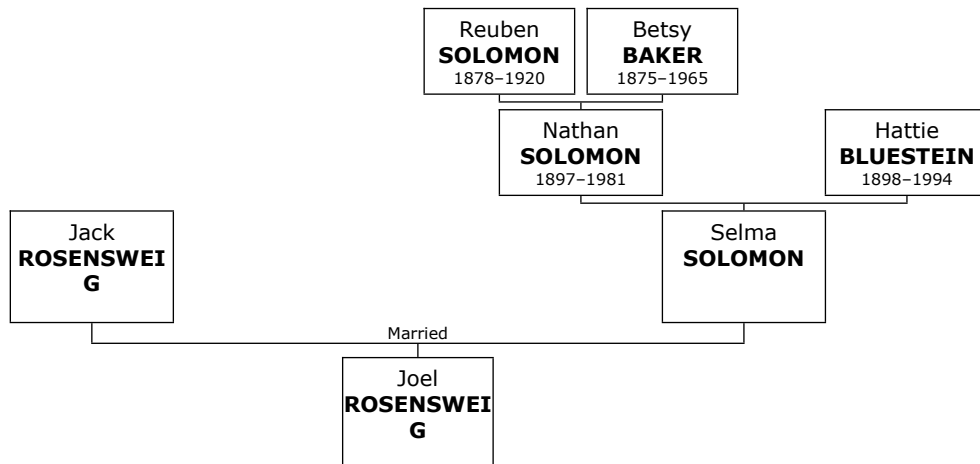

Family of Jack ROSENSWEIG and Selma SOLOMON

843. Jack ROSENSWEIG.

844. He married **Selma SOLOMON**. They had one son. She was the daughter of Nathan SOLOMON (1031) and Hattie BLUESTEIN (1032).