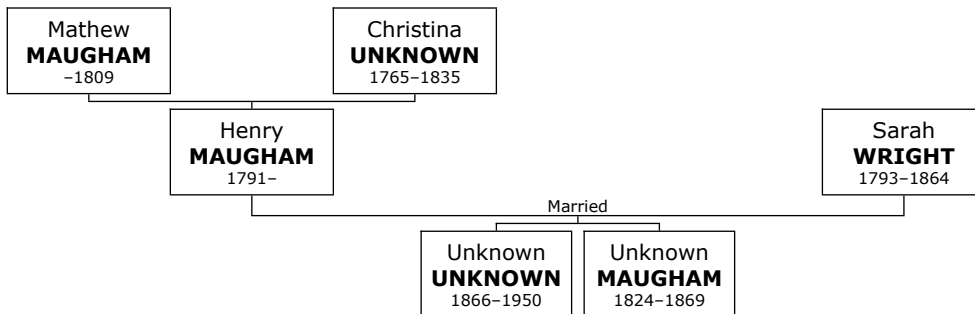

Family of Henry MAUGHAM and Sarah WRIGHT

668. Henry MAUGHAM was born on Sunday, January 30, 1791, in Hamsterly, England. He was the son of Mathew MAUGHAM (670) and Christina UNKNOWN (671).

669. He married **Sarah WRIGHT**. They had two daughters.

Sarah was born in Of Durham in 1793. She reached 71 years of age and died in 1864.

Daughters of Henry MAUGHAM and Sarah WRIGHT:

+ 991 f I. **Unknown UNKNOWN** was born in Warsaw, Poland, in 1866. She died in St Louis, St Louis, Missouri, USA, on October 14, 1950, at the age of 84.