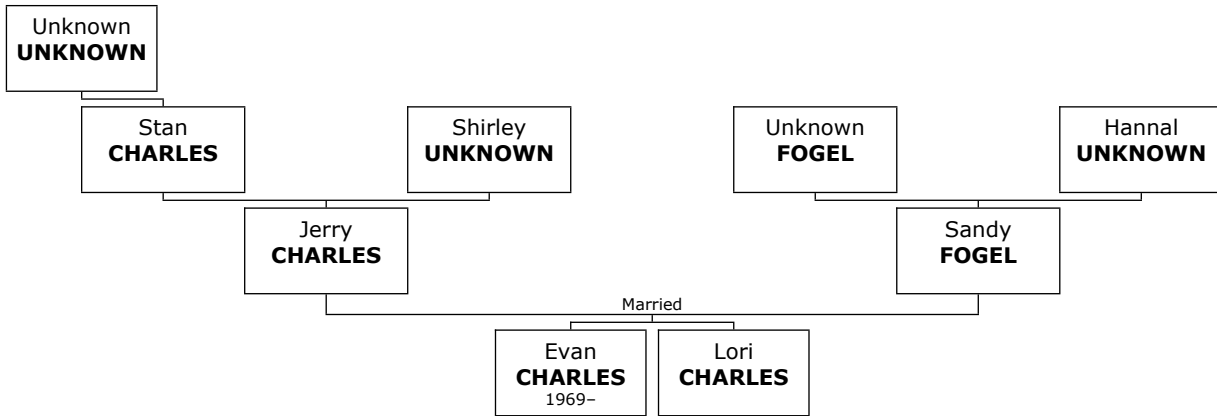

Family of Jerry CHARLES and Sandy FOGEL

214. Jerry CHARLES. He was the son of Stan CHARLES (216) and Shirley UNKNOWN (217).

215. He married **Sandy FOGEL**. They had two children. She was the daughter of Unknown FOGEL (361) and Hannal UNKNOWN (362).

Children of Jerry CHARLES and Sandy FOGEL:

+ 212 m I. **Evan CHARLES** was born on September 24, 1969.

+ 300 f II. **Lori CHARLES**.