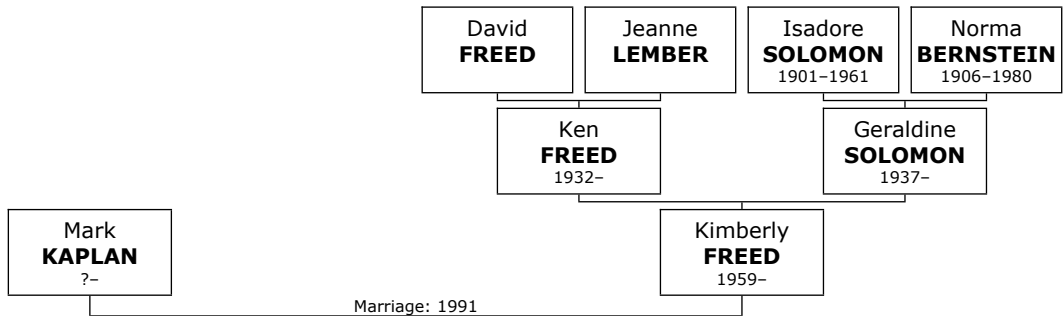

Family of Mark KAPLAN and Kimberly FREED

555. Mark KAPLAN was born on November 04.

556. Mark married **Kimberly FREED** on Sunday, June 23, 1991. Kimberly was born in San Diego, CA, on Saturday, July 04, 1959. She is the daughter of Ken FREED (373) and Geraldine SOLOMON (374).