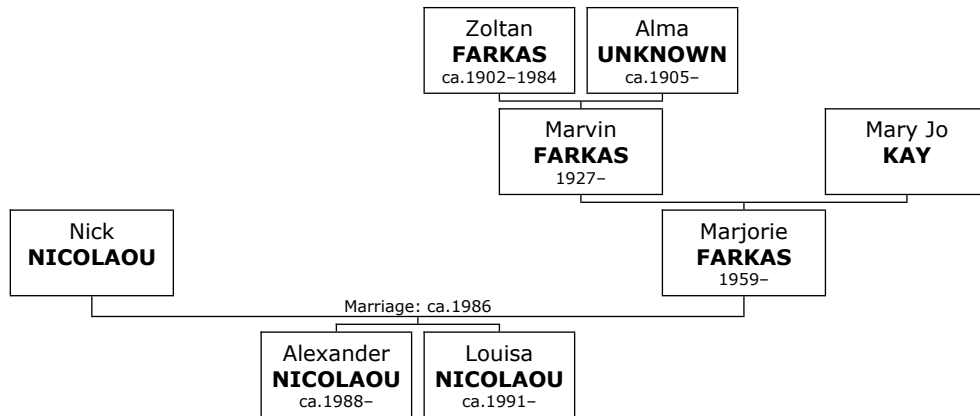

Family of Nick NICOLAOU and Marjorie FARKAS

718. Nick NICOLAOU.

719. Nick married **Marjorie FARKAS** about 1986 in Hong Kong, China. They have two children.

Marjorie was born in New York, USA, on Tuesday, October 20, 1959. She is the daughter of Marvin FARKAS (321) and Mary Jo KAY (322).

Children of Nick NICOLAOU and Marjorie FARKAS:

- m I. **Alexander NICOLAOU** was born in Melbourne, Victoria, Australia, about 1988.
- f II. **Louisa NICOLAOU** was born in Dubai, United Arab Emirates, about 1991.