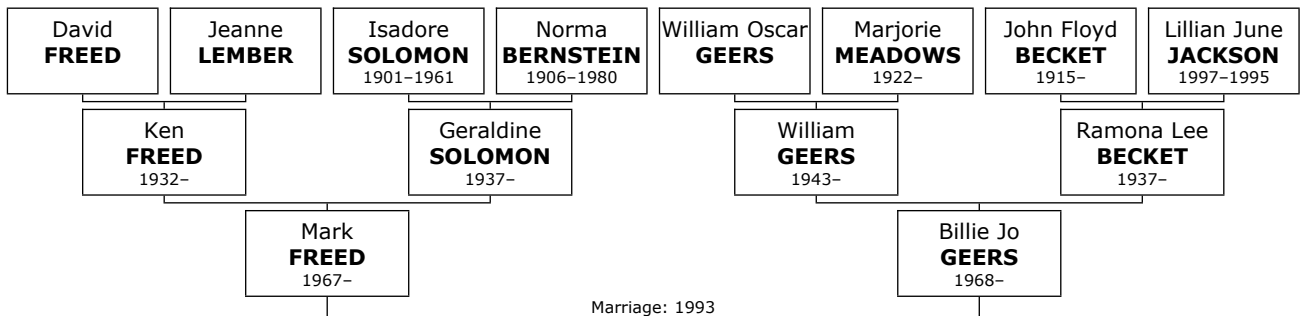

Family of Mark FREED and Billie GEERS