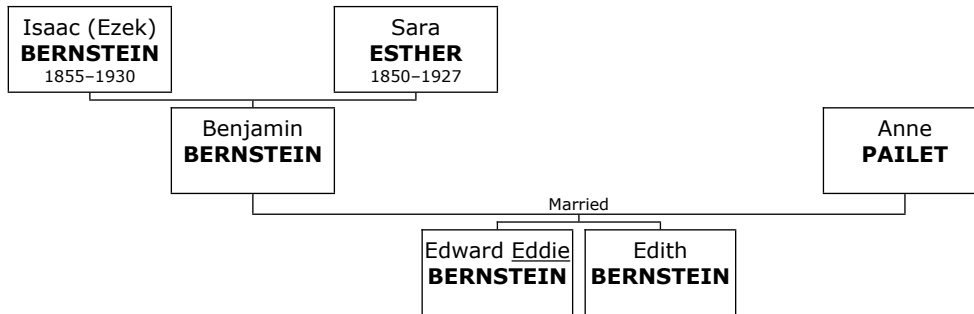

Children of Benjamin BERNSTEIN and Nettie ULANOF:

- + 118 m I. **Arnold BERNSTEIN** was born in New London on February 18, 1927. He is also known as **Arnie**.
- + 147 m II. **Leon BERNSTEIN** was born in New London on May 25, 1928.
- m III. **Jacques (Jack) BERNSTEIN** was born in New London, Conn, on June 09, 1930. He died on August 26, 1990, at the age of 60.
- + 565 f IV. **Barbara BERNSTEIN** was born in Huntington, NY, on November 14, 1932.

Family of Benjamin BERNSTEIN and Anne PAILET

122. Benjamin BERNSTEIN. He was the son of Isaac (Ezek) BERNSTEIN (143) and Sara ESTHER (144).

123. He married **Anne PAILET**. They had two children.

Children of Benjamin BERNSTEIN and Anne PAILET:

- + 132 m I. **Edward Eddie BERNSTEIN.**
- f II. **Edith BERNSTEIN.**