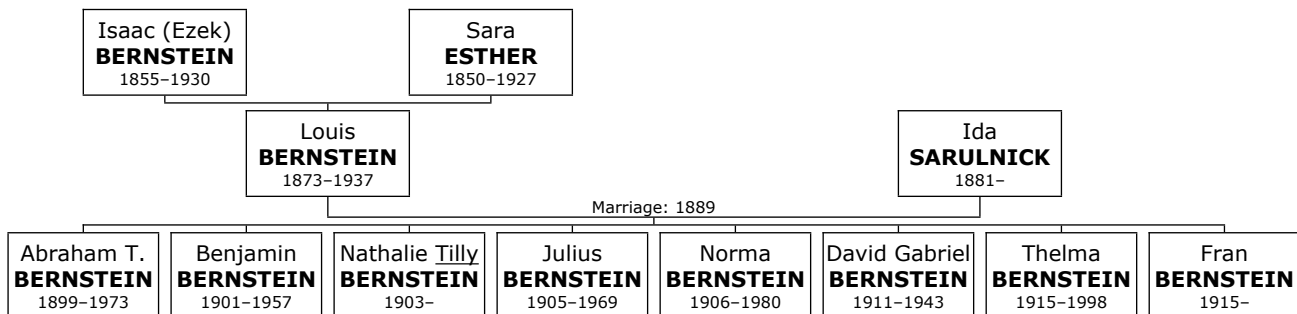

Family of Louis BERNSTEIN and Ida SARULNICK

149. Louis BERNSTEIN was born on Thursday, December 25, 1873, in Rutky Lumsey, Poland. He was the son of Isaac (Ezek) BERNSTEIN (143) and Sara ESTHER (144).

Louis died in Waterford, Conn, in 1937 at the age of 63.