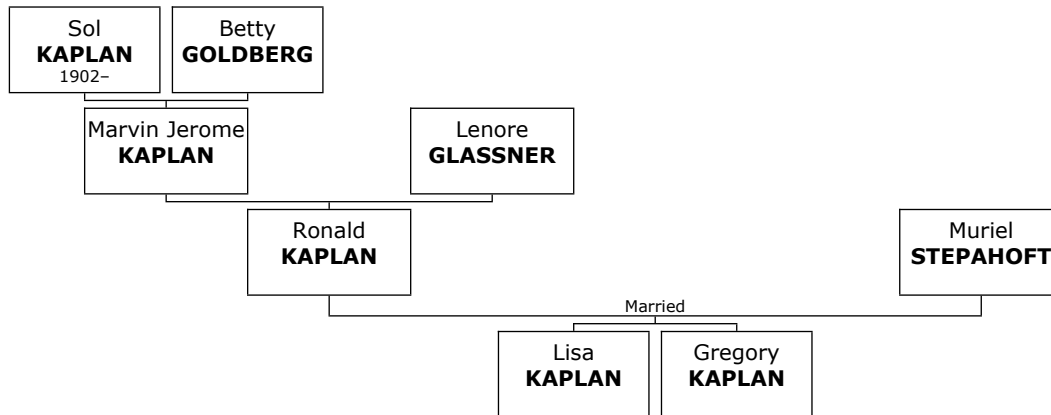

Children of Marvin Jerome KAPLAN and Lenore GLASSNER:

- + 1187 f I. **Andrea KAPLAN.**
- + 221 f II. **Eileen KAPLAN.**
- + 559 m III. **Ronald KAPLAN.**

Family of Ronald KAPLAN and Muriel STEPAHOFT

559. Ronald KAPLAN. He was the son of Marvin Jerome KAPLAN (557) and Lenore GLASSNER (558).