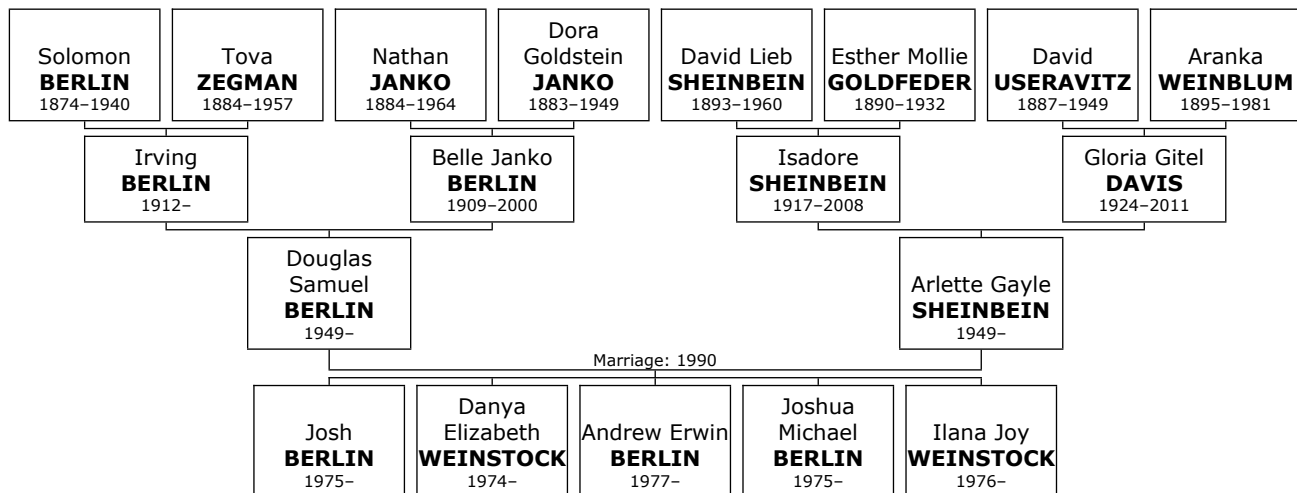

Here are the details about **Douglas Samuel BERLIN's** first marriage, with Jackie RUDOLPH. You can read more about Douglas Samuel on page 55.

1. **91.** At the age of 22, Douglas Samuel BERLIN married **Jackie RUDOLPH** on Sunday, June 13, 1971, in Atlanta, Georgia, when she was 24 years old. They are divorced. They have two sons.

Jackie was born in Chattanooga, TN., on Sunday, June 01, 1947.

Sons of Douglas Samuel BERLIN and Jackie RUDOLPH:

1. m I. **Joshua Michael BERLIN** was born on September 10, 1975. The nature of the relationship to the mother is marked as related. His biological mother is Arlette Gayle SHEINBEIN.
2. m II. **Andrew Erwin BERLIN** was born on October 12, 1977.

Family of Douglas BERLIN and Arlette SHEINBEIN

Here are the details about **Douglas Samuel BERLIN's** second marriage, with Arlette Gayle SHEINBEIN. You can read more about Douglas Samuel on page 55.

1. **92.** At the age of 41, Douglas Samuel BERLIN married **Arlette Gayle SHEINBEIN** on Sunday, September 09, 1990, in Atlanta, De Kalb, Georgia, when she was 40 years old. They have five children.

Arlette Gayle was born in Oklahoma City, Oklahoma, Oklahoma, on Tuesday, September 13, 1949. She is the daughter of Isadore SHEINBEIN (954) and Gloria Gitel DAVIS (955).

She works as a Sales rep. for Penny Pincher coupon book.