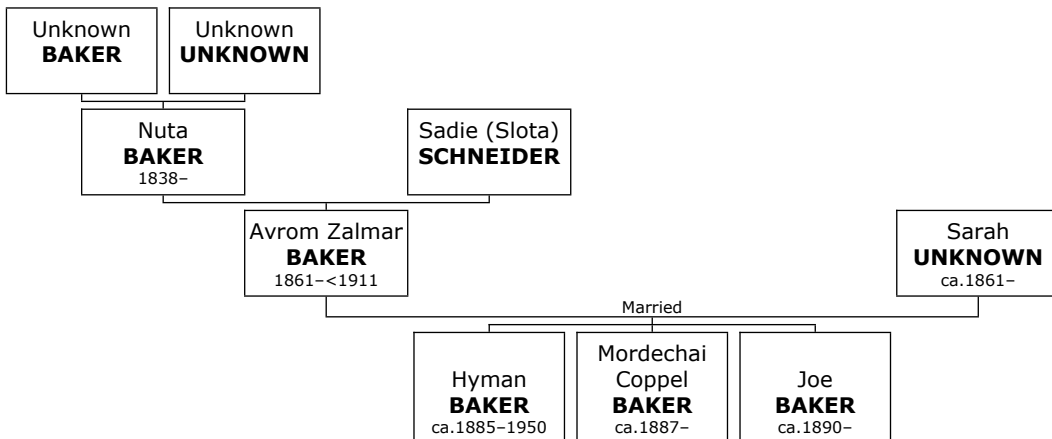

Family of Avrom BAKER and Sarah UNKNOWN