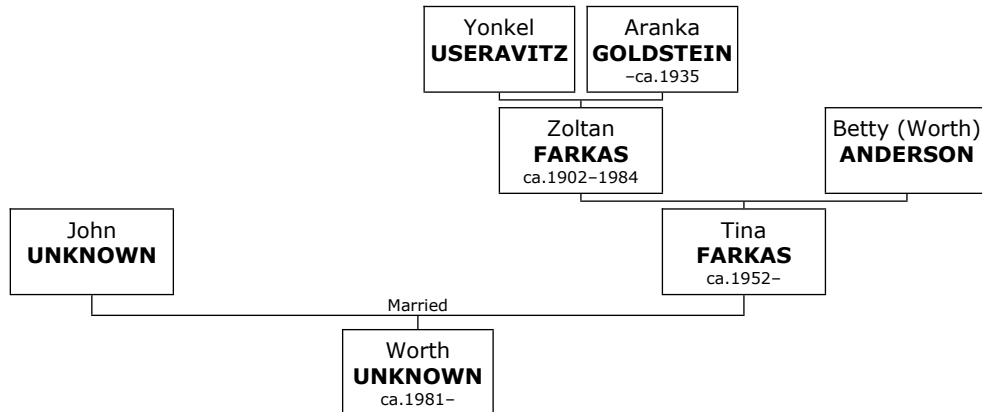

Family of John UNKNOWN and Tina FARKAS

1133. John UNKNOWN.

1134. He married **Tina FARKAS**. They have one son.

Tina was born about 1952. She is the daughter of Zoltan FARKAS (330) and Betty (Worth) ANDERSON (332).

Son of John UNKNOWN and Tina FARKAS:

- m I. **Worth UNKNOWN** was born about 1981.