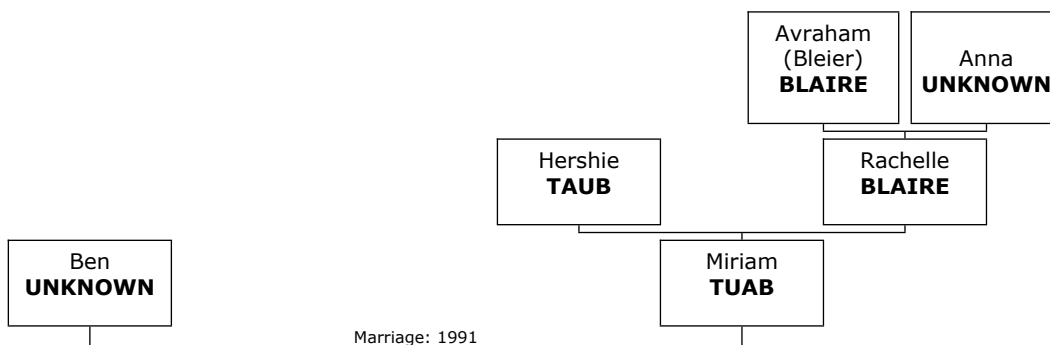

Family of Ben UNKNOWN and Miriam TUAB