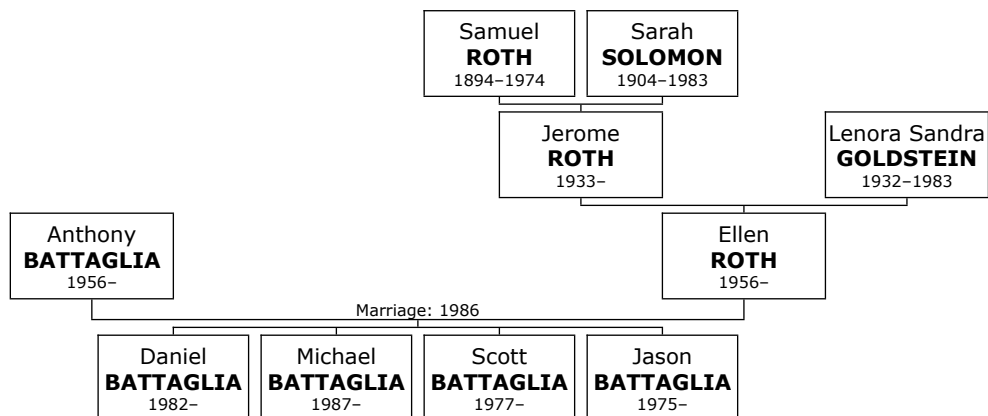

Family of Anthony BATTAGLIA and Ellen ROTH

1. **63.** **Anthony BATTAGLIA** was born on Monday, February 20, 1956.
2. **64.** At the age of 30, Anthony married **Ellen ROTH** on Saturday, May 24, 1986, in San Diego, San Diego, California, USA, when she was 29 years old. They have four sons.