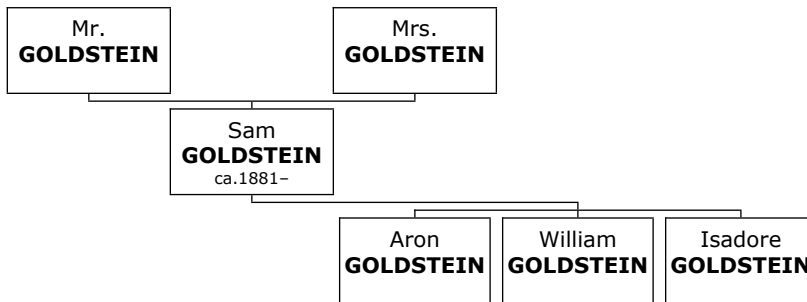

Children of Mr. GOLDSTEIN and Mrs. GOLDSTEIN:

- + 538 f I. **Dora Goldstein JANKO** was born in Russia in 1883. She died in 1949 at the age of 66.
- + 785 f II. **Mary Goldstein RAINBOW** was born about 1878.
- + 548 f III. **Bessie Goldstein KABLEMAN** was born about 1879.
- + 451 m IV. **Simon GOLDSTEIN** was born about 1880.
- + 450 m V. **Sam GOLDSTEIN** was born about 1881.
- + 253 f VI. **Lena Goldstein COOPERMAN** was born about 1882.
- + 1204 f VII. **Jennie Goldstein WEINSTEIN** was born about 1884.

Sam GOLDSTEIN

450. Sam GOLDSTEIN was born about 1881. He was the son of Mr. GOLDSTEIN (448) and Mrs. GOLDSTEIN (449).

Sons of Sam GOLDSTEIN:

- m I. **Aron GOLDSTEIN.**
- m II. **William GOLDSTEIN.**
- m III. **Isadore GOLDSTEIN.**