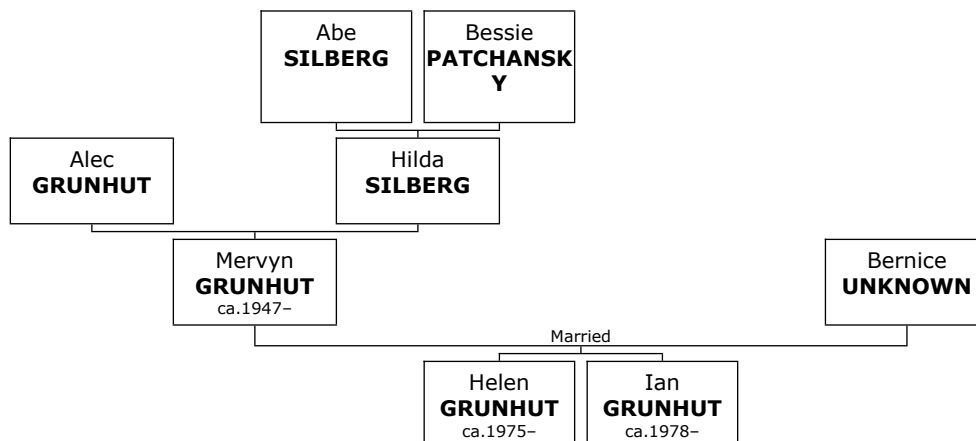

Family of Mervyn GRUNHUT and Bernice UNKNOWN

487. **Mervyn GRUNHUT** was born about 1947 in Leeds, Yorkshire, England. He is the son of Alec GRUNHUT (485) and Hilda SILBERG (486).

488. He married **Bernice UNKNOWN**. They have two children.

Children of Mervyn GRUNHUT and Bernice UNKNOWN:

f I. **Helen GRUNHUT** was born about 1975.