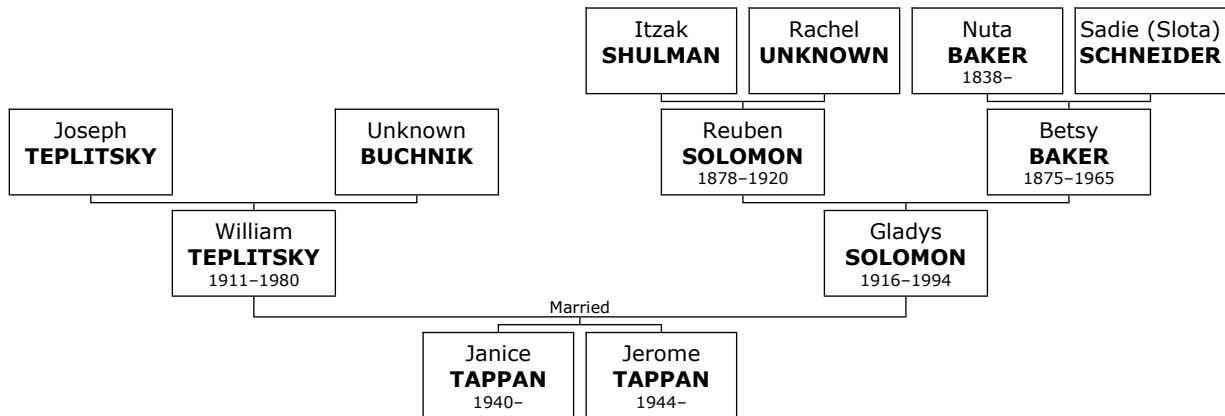

Family of William TEPLITSKY and Gladys SOLOMON

1107. William TEPLITSKY was born on Wednesday, September 20, 1911. He was the son of Joseph TEPLITSKY (1105) and Unknown BUCHNIK (1106). He was also known as **William TAPPAN**.

William died in San Diego, San Diego, California, USA, on March 13, 1980, at the age of 68.

1098. He married **Gladys SOLOMON**. They had two children.