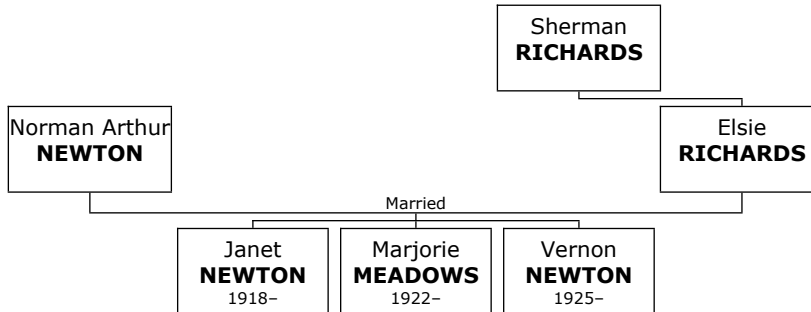

716. Norman Arthur NEWTON.

717. He married **Elsie RICHARDS**. They had three children. She was the daughter of Sherman RICHARDS (786).

Children of Norman Arthur NEWTON and Elsie RICHARDS:

- f I. **Janet NEWTON** was born on January 17, 1918.
- + 410 f II. **Marjorie MEADOWS** was born on June 08, 1922.
- m III. **Vernon NEWTON** was born on September 16, 1925.