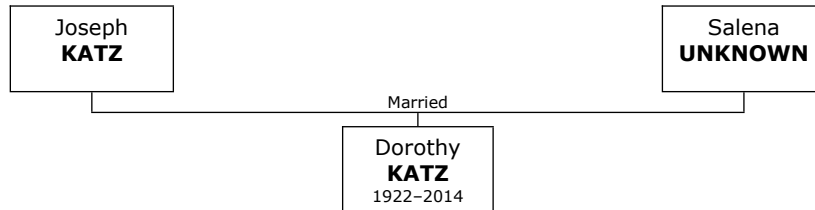

Family of Joseph KATZ and Salena UNKNOWN

566. Joseph KATZ.

567. He married **Salena UNKNOWN**. They had one daughter.

Daughter of Joseph KATZ and Salena UNKNOWN:

- + 702 f I. **Dorothy KATZ** was born in Shelbyville North, Bedford, Tennessee, USA, on October 30, 1922. She died in Nashville, Davidson, on November 22, 2014, at the age of 92.