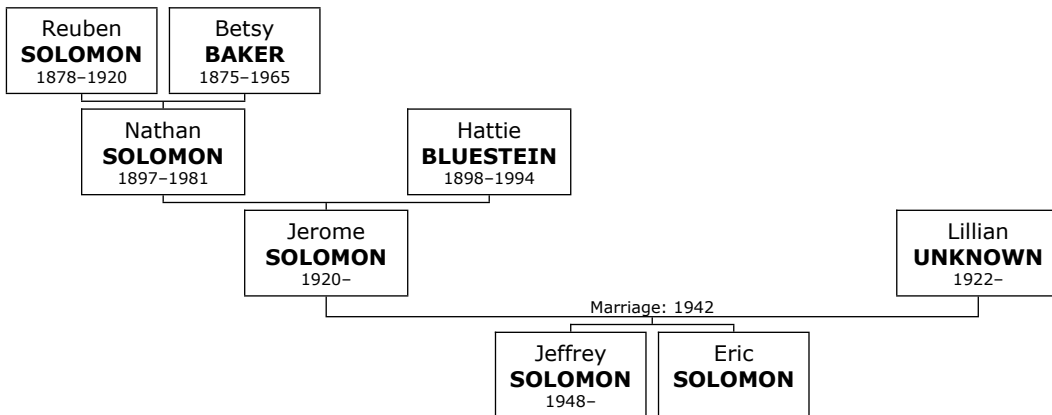

Family of Jerome SOLOMON and Lillian UNKNOWN

1029. Jerome SOLOMON was born on Saturday, June 19, 1920, in New York, USA. He is the son of Nathan SOLOMON (1031) and Hattie BLUESTEIN (1032).