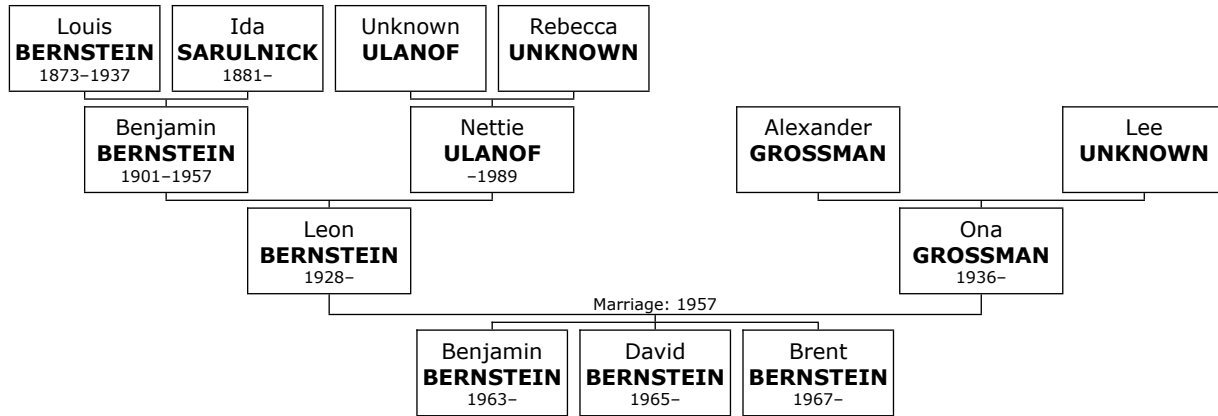

Family of Leon BERNSTEIN and Ona GROSSMAN

147. Leon BERNSTEIN was born on Friday, May 25, 1928, in New London. He is the son of Benjamin BERNSTEIN (120) and Nettie ULANOF (121).

148. At the age of 29, Leon married **Ona GROSSMAN** on Wednesday, October 23, 1957, when she was 21 years old. They have three sons.

Ona was born in Jersey City, NJ, on Thursday, January 16, 1936. She is the daughter of Alexander GROSSMAN (477) and Lee UNKNOWN (478).

Sons of Leon BERNSTEIN and Ona GROSSMAN:

- m I. **Benjamin BERNSTEIN** was born in New Rochelle, NY, on May 06, 1963.
- m II. **David BERNSTEIN** was born in New Rochelle on March 11, 1965.
- m III. **Brent BERNSTEIN** was born in Columbia, SC, on September 21, 1967.