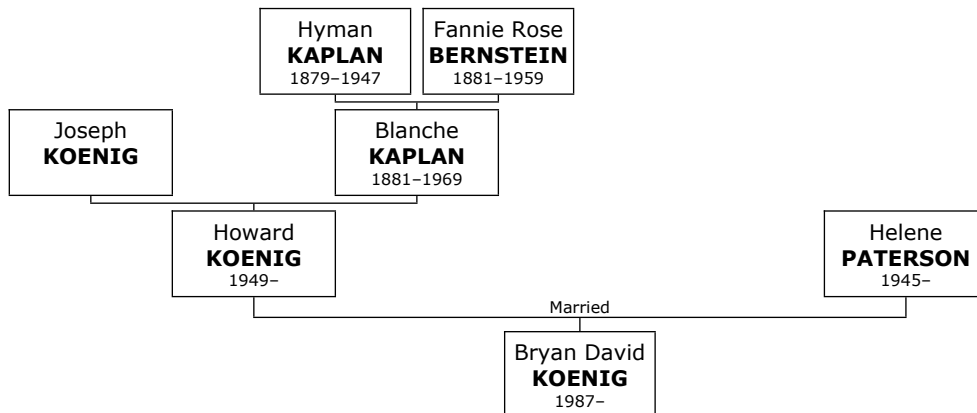

Family of Howard KOENIG and Helene PATERSON