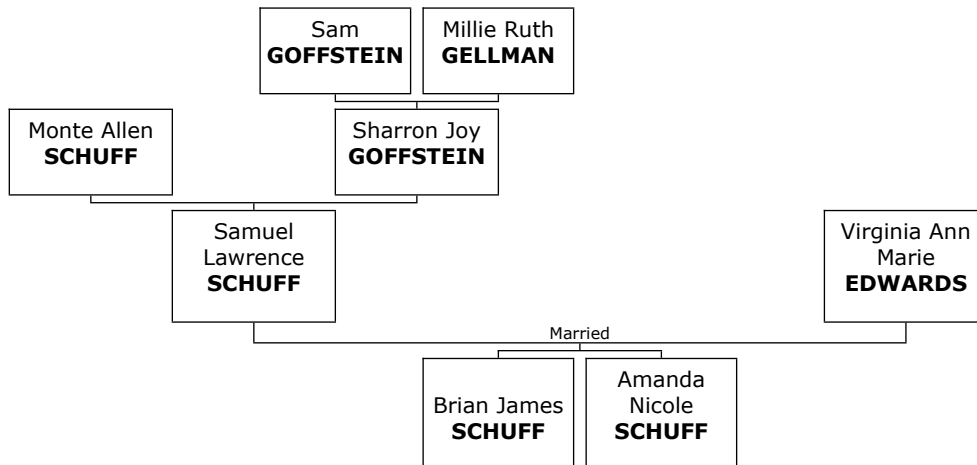

Family of Samuel SCHUFF and Virginia EDWARDS

896. **Samuel Lawrence SCHUFF**. He was the son of Monte Allen SCHUFF (894) and Sharron Joy GOFFSTEIN (895).

897. He married **Virginia Ann Marie EDWARDS**. They had two children.

Children of Samuel Lawrence SCHUFF and Virginia Ann Marie EDWARDS:

- m I. **Brian James SCHUFF**.