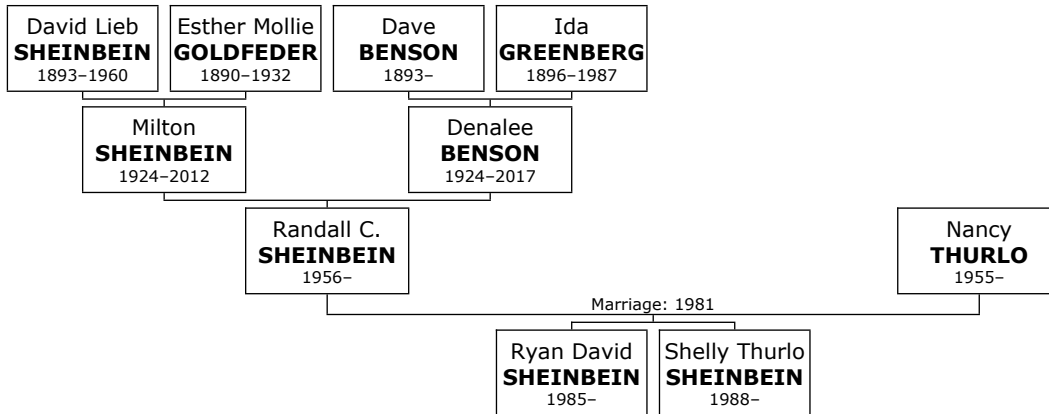

Family of Randall SHEINBEIN and Nancy THURLO