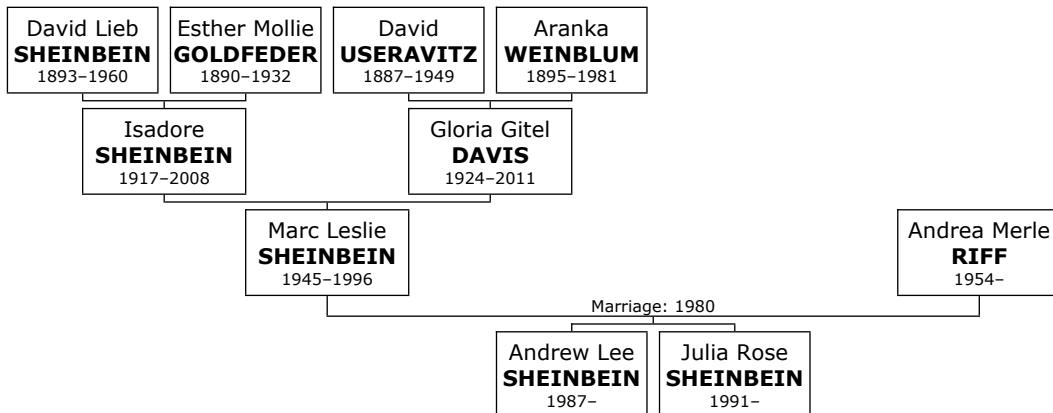

Family of Marc SHEINBEIN and Andrea RIFF