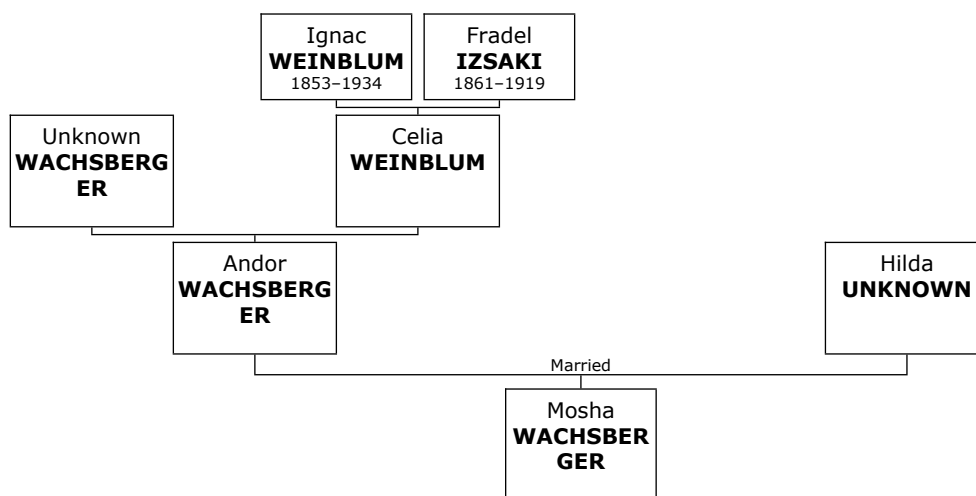

W

Family of Andor WACHSBERGER and Hilda UNKNOWN

1171. Andor WACHSBERGER. He was the son of Unknown WACHSBERGER (1177) and Celia WEINBLUM (1178).

1172. He married **Hilda UNKNOWN**. They had one son.

Son of Andor WACHSBERGER and Hilda UNKNOWN:

m I. **Moshia WACHSBERGER.**