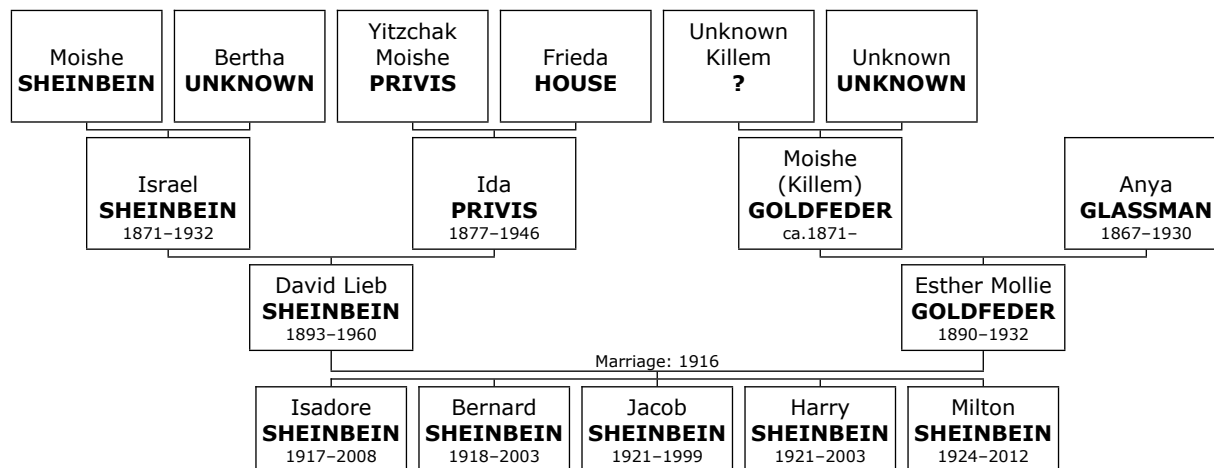

940. At the age of 31, David Benjamin married **Lindsey Beth STRAUS** on Saturday, March 11, 2006, in Houston, Harris, Texas, USA, when she was 24 years old. They have three sons.

Lindsey Beth was born in Houston on Sunday, June 07, 1981. She is the daughter of Lee Edmund STRAUS (1078) and Teri Rochelle REICH (1079).

Sons of David Benjamin SHEINBEIN and Lindsey Beth STRAUS:

- m I. **Jacob Michael SHEINBEIN** was born in Houston on August 20, 2008.
- m II. **Daniel Marc SHEINBEIN** was born in Houston on January 31, 2011.
- m III. **Benjamin Gabriel SHEINBEIN** was born in Houston on October 04, 2013.

David SHEINBEIN

941. **David Lieb SHEINBEIN** was born on Thursday, July 20, 1893, in Kolki, Khmelnytsky, Ukraine. He was the son of Israel SHEINBEIN (956) and Ida PRIVIS (957).

David Lieb died in St Louis, St Louis, Missouri, USA, on July 22, 1960, at the age of 67.

Marriages with Esther Mollie GOLDFEDER, Fanny KUSHNER (Page 321) and Helen FLAKS (Page 321) are known.

Family of David SHEINBEIN and Esther GOLDFEDER

Here are the details about **David Lieb SHEINBEIN's** first marriage, with Esther Mollie GOLDFEDER. You can read more about David Lieb on page 319.