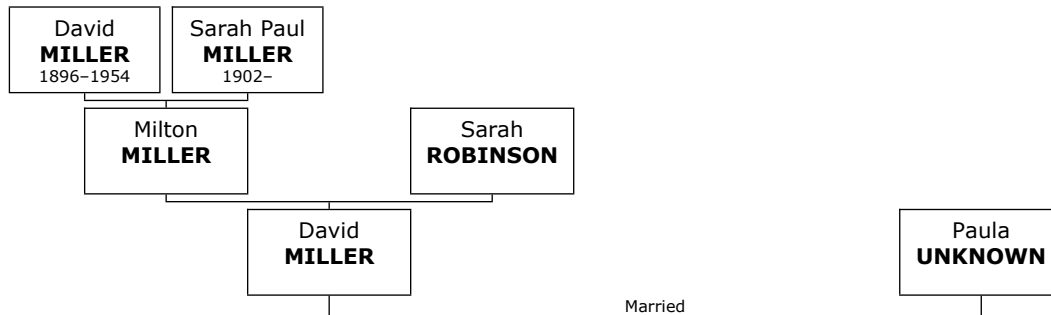

679. David MILLER was born in 1896. He died in 1954 at the age of 58.

680. He married **Sarah Paul MILLER**. They had one son.

Sarah Paul was born in 1902. She was the daughter of Moses Paul SCHEER (873) and Florence COHEN (874).

Son of David MILLER and Sarah Paul MILLER:

+ 689 m I. **Milton MILLER**.

Family of David MILLER and Paula UNKNOWN

681. David MILLER. He was the son of Milton MILLER (689) and Sarah ROBINSON (690).

682. He married **Paula UNKNOWN**.