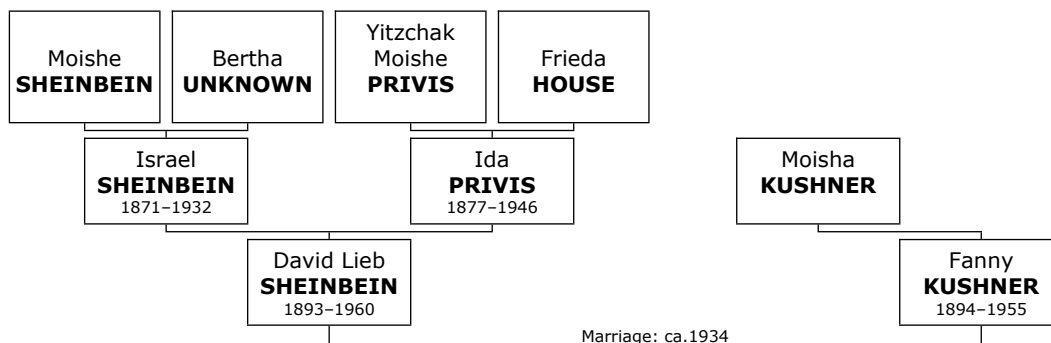

942. David Lieb SHEINBEIN married **Esther Mollie GOLDFEDER** on Tuesday, June 20, 1916, in Lucas County, Ohio. They had five sons.

Esther Mollie was born in Poritsk, Poland, in 1890. She was the daughter of Moishe (Killem) GOLDFEDER (440) and Anya GLASSMAN (441).

Esther Mollie reached 42 years of age and died in St Louis, St Louis, Missouri, USA, on August 03, 1932.

Sons of David Lieb SHEINBEIN and Esther Mollie GOLDFEDER:

- + 954 m I. **Isadore SHEINBEIN** was born in Milan, Monroe, Michigan, USA, on April 02, 1917. He was also known as **Iz**.
  Isadore died in Atlanta, De Kalb, Georgia, on February 13, 2008, at the age of 90.
- + 935 m II. **Bernard SHEINBEIN** was born in Milan on June 04, 1918. He died in Miami, Dade, Florida, on November 18, 2003, at the age of 85.
- + 958 m III. **Jacob SHEINBEIN** was born in St Louis, St Louis, Missouri, on February 13, 1921. He was also known as **Jack**.
  Jacob died in Pompano Beach, Broward, Florida, on November 07, 1999, at the age of 78.
- + 952 m IV. **Harry SHEINBEIN** was born in St Louis on February 13, 1921. He died in St Louis on December 23, 2003, at the age of 82.
- + 964 m V. **Milton SHEINBEIN** was born in St Louis on September 01, 1924. He died in Los Angeles, Los Angeles, California, on December 07, 2012, at the age of 88.

Family of David SHEINBEIN and Fanny KUSHNER

Here are the details about **David Lieb SHEINBEIN's** second marriage, with Fanny KUSHNER. You can read more about David Lieb on page 319.