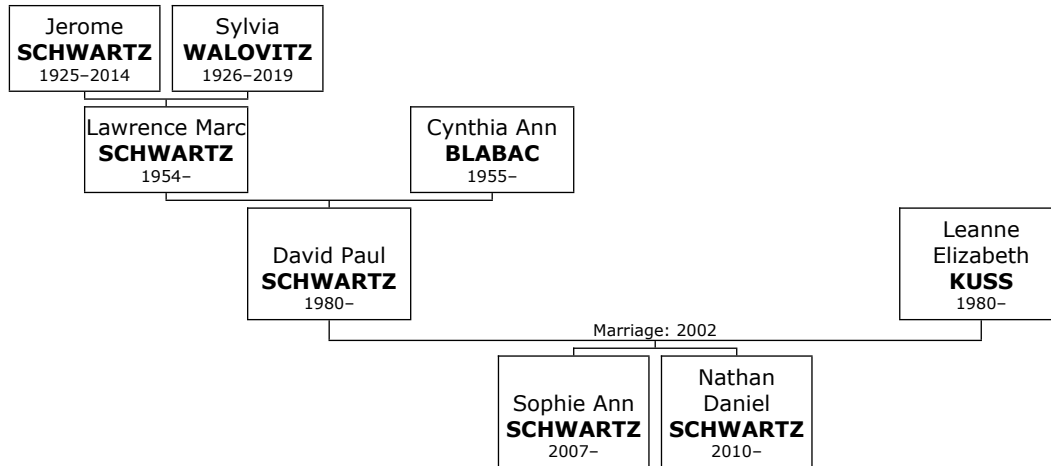

Family of David SCHWARTZ and Leanne KUSS