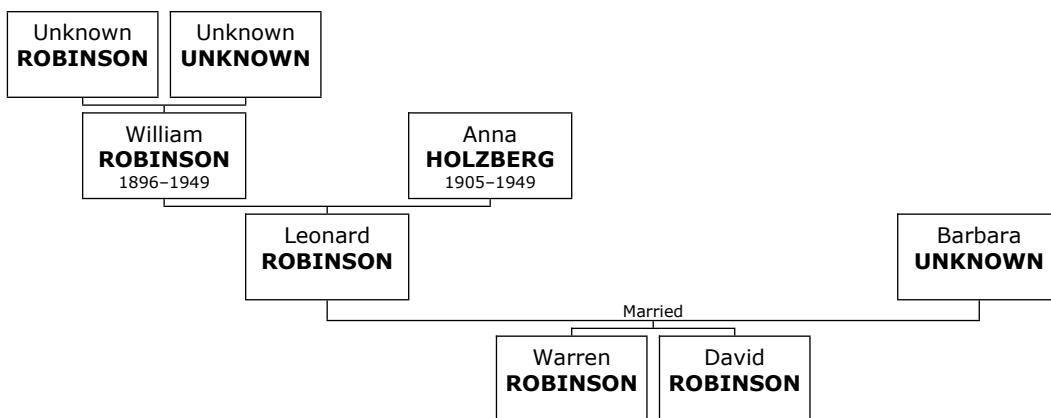

Family of Leonard ROBINSON and Barbara UNKNOWN

821. Leonard ROBINSON. He was the son of William ROBINSON (829) and Anna HOLZBERG (830).

822. He married **Barbara UNKNOWN**. They had two sons.