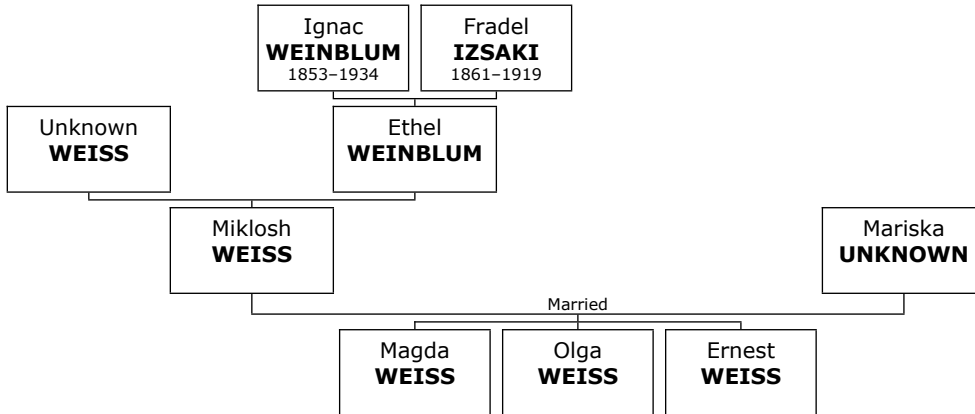

1212. He married **Itza UNKNOWN**. They had two sons.

Sons of Edmund WEISS and Itza UNKNOWN:

m I. **Shraga WEISS**.

m II. **Jacob WEISS**.

Family of Miklosh WEISS and Mariska UNKNOWN