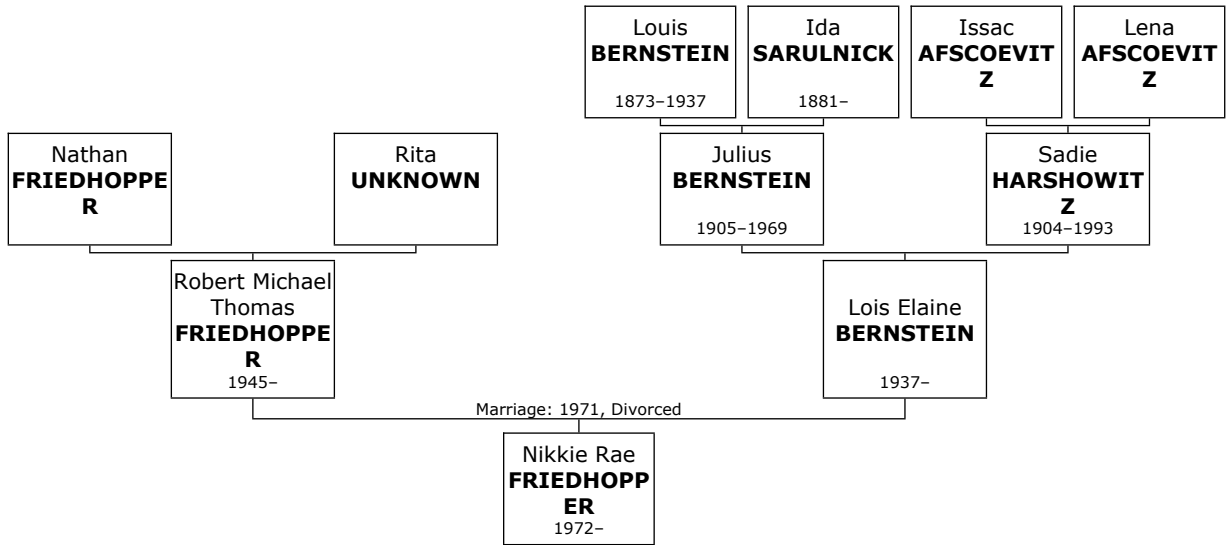

387. He married **Rita UNKNOWN**. They had one son.

Son of Nathan FRIEDHOPPER and Rita UNKNOWN:

+ 388 m I. **Robert Michael Thomas FRIEDHOPPER** was born in Bronx, NY, on February 05, 1945.

Family of Robert FRIEDHOPPER and Lois BERNSTEIN

388. **Robert Michael Thomas FRIEDHOPPER** was born on Monday, February 05, 1945, in Bronx, NY. He is the son of Nathan FRIEDHOPPER (386) and Rita UNKNOWN (387).

389. At the age of 25, Robert Michael Thomas married **Lois Elaine BERNSTEIN** on Friday, January 08, 1971, in North Miami Beach, Fl, when she was 33 years old. They are divorced. They have one daughter.
Lois Elaine was born in New London, Conn, on Tuesday, October 12, 1937. She is the daughter of Julius BERNSTEIN (145) and Sadie HARSHOWITZ (146).

Daughter of Robert Michael Thomas FRIEDHOPPER and Lois Elaine BERNSTEIN:

f I. **Nikkie Rae FRIEDHOPPER** was born in North Miami Beach on May 23, 1972.