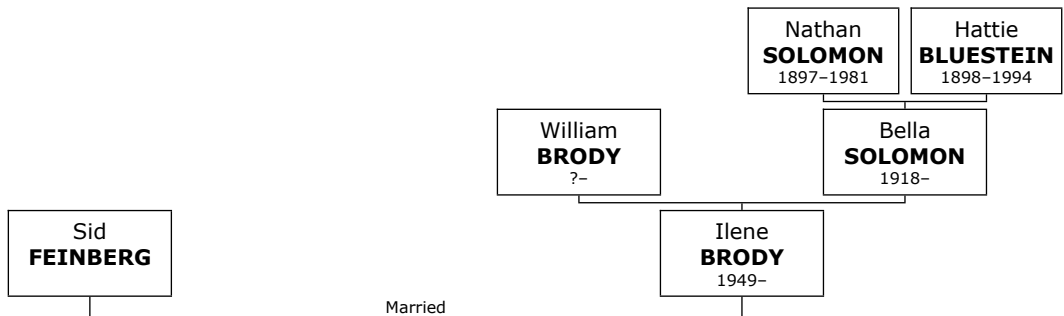

Family of Sid FEINBERG and Ilene BRODY

335. Sid FEINBERG.

336. He married **Ilene BRODY**. Ilene was born in Brooklyn, NY, on Tuesday, December 20, 1949. She is the daughter of William BRODY (195) and Bella SOLOMON (196).