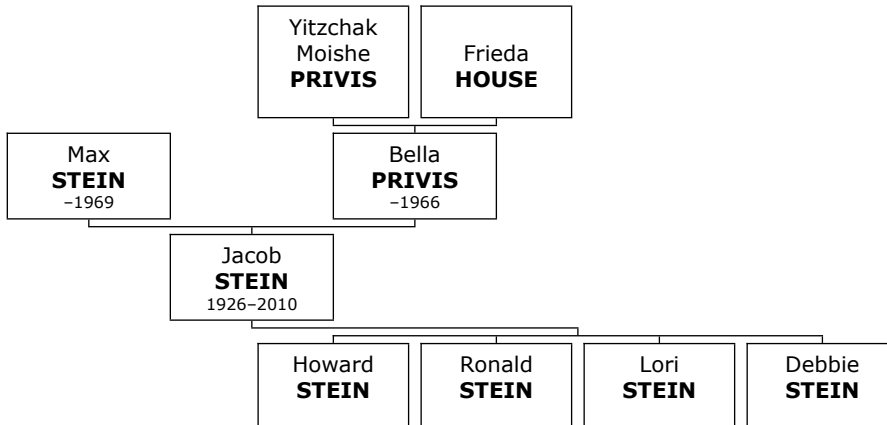

1056. He married **Lynne DOBERANS**. They are divorced. They have one daughter. She is the daughter of Barney DOBERANS (275) and Fran BERNSTEIN (276).

Daughter of Harold STALMASTER and Lynne DOBERANS:

f I. **Cynthia STALMASTER**. She is also known as **Cindy**.

Jacob STEIN