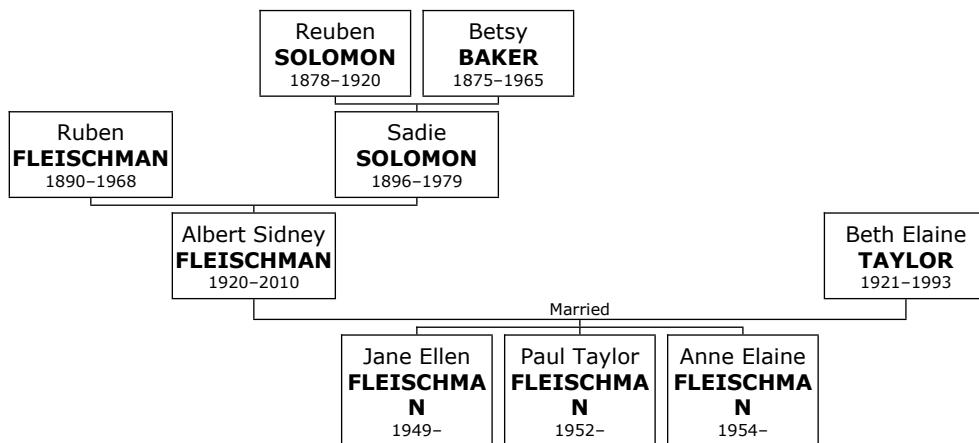

Family of Albert FLEISCHMAN and Beth TAYLOR

349. **Albert Sidney FLEISCHMAN** was born on Tuesday, March 16, 1920, in Brooklyn, New York, USA. He was the son of Ruben FLEISCHMAN (353) and Sadie SOLOMON (354). He was also known as **Sid FLEISCHMAN**.

Albert Sidney died in Santa Monica, California, on March 17, 2010, at the age of 90.

350. He married **Beth Elaine TAYLOR**. They had three children.