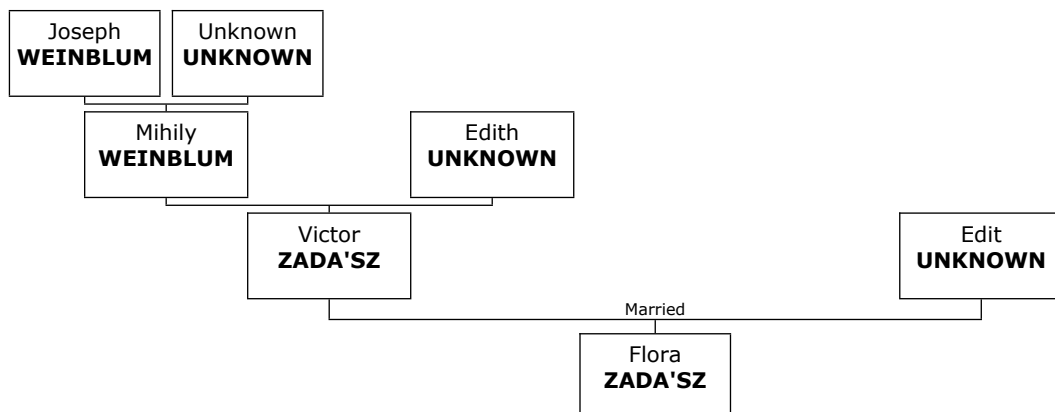

Family of Victor ZADA'SZ and Edit UNKNOWN

1244. Victor ZADA'SZ. He was the son of Mihily WEINBLUM (1199) and Edith UNKNOWN (1200).

1245. He married **Edit UNKNOWN**. They had one daughter.

Daughter of Victor ZADA'SZ and Edit UNKNOWN:

f I. **Flora ZADA'SZ**.