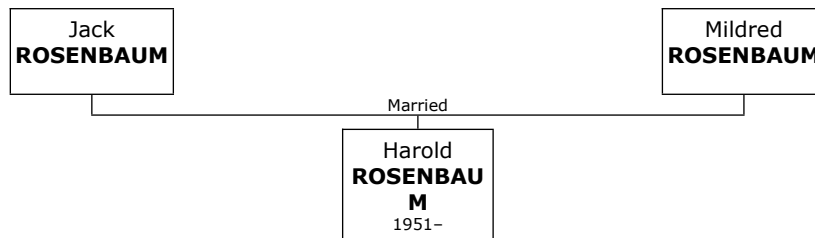

839. Harold ROSENBAUM was born on Tuesday, May 15, 1951, in Atlanta, Georgia. He is the son of Jack ROSENBAUM (841) and Mildred ROSENBAUM (842).

840. At the age of 42, Harold married **Toby BERLIN** on Saturday, December 11, 1993, in Atlanta when she was 34 years old. Toby was born in Washington, D.C., on Thursday, September 10, 1959. She is the daughter of Robert Simon BERLIN (99) and Harriet Cecel Miller BERLIN (100).

Family of Jack ROSENBAUM and Mildred ROSENBAUM

841. Jack ROSENBAUM.

842. He married **Mildred ROSENBAUM**. They had one son.

Son of Jack ROSENBAUM and Mildred ROSENBAUM:

+ 839 m I. **Harold ROSENBAUM** was born in Atlanta, Georgia, on May 15, 1951.