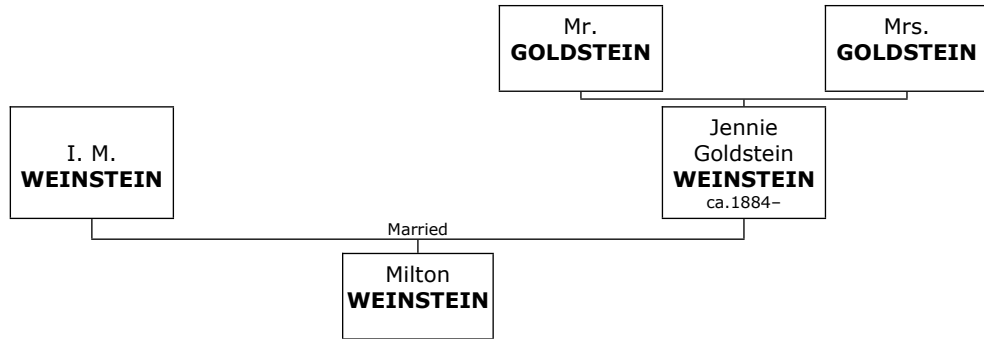

Family of I. WEINSTEIN and Jennie WEINSTEIN

1203. I. M. WEINSTEIN.

1204. He married **Jennie Goldstein WEINSTEIN**. They had one son.

Jennie Goldstein was born about 1884. She was the daughter of Mr. GOLDSTEIN (448) and Mrs. GOLDSTEIN (449).

Son of I. M. WEINSTEIN and Jennie Goldstein WEINSTEIN:

+ 1205 m I. **Milton WEINSTEIN**.

Milton WEINSTEIN

1205. Milton WEINSTEIN. He was the son of I. M. WEINSTEIN (1203) and Jennie Goldstein WEINSTEIN (1204).

Marriages with Viola WEINSTEIN and Trilby WEINSTEIN (Page 408) are known.