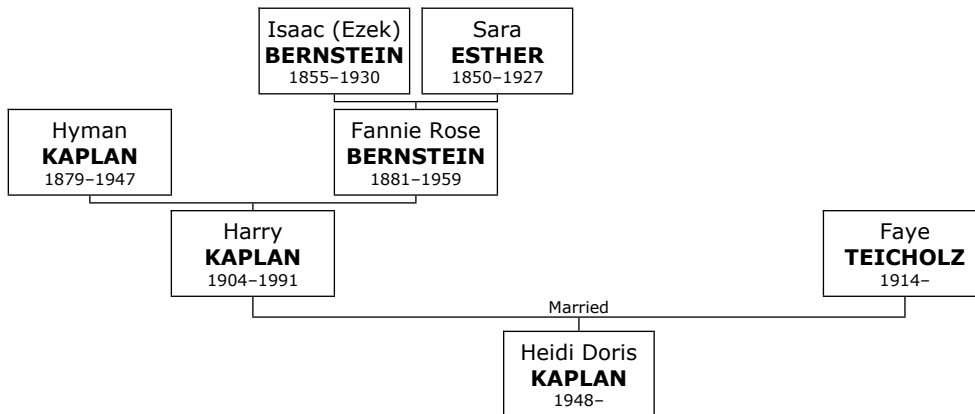

Family of Harry KAPLAN and Faye TEICHOLZ

549. Harry KAPLAN was born on Friday, August 12, 1904, in Ansonia, Conn. He was the son of Hyman KAPLAN (551) and Fannie Rose BERNSTEIN (552).

Harry died in Connecticut on December 25, 1991, at the age of 87.

550. He married **Faye TEICHOLZ**. They had one daughter.

Faye was born in New York City on Sunday, February 15, 1914.