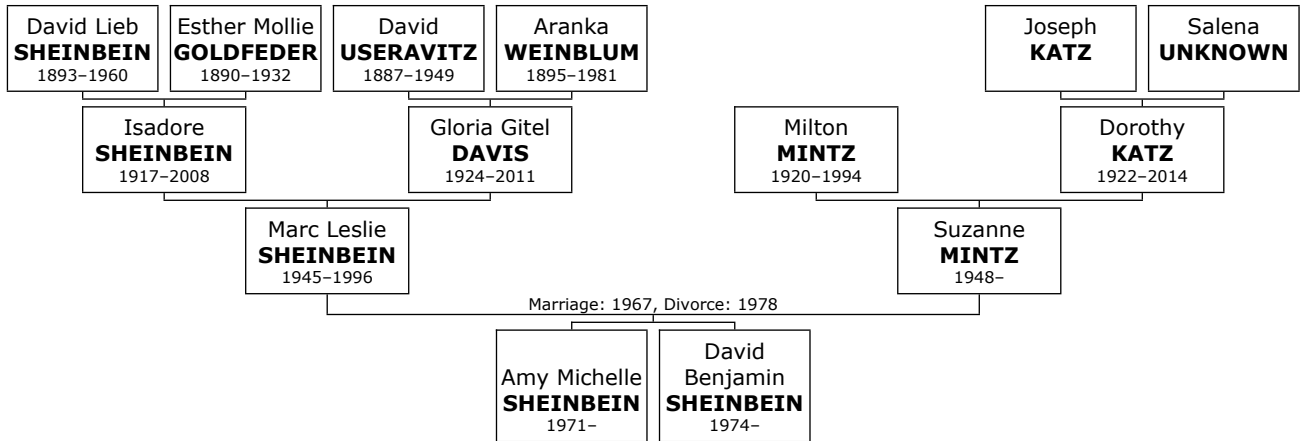

Family of Marc SHEINBEIN and Suzanne MINTZ