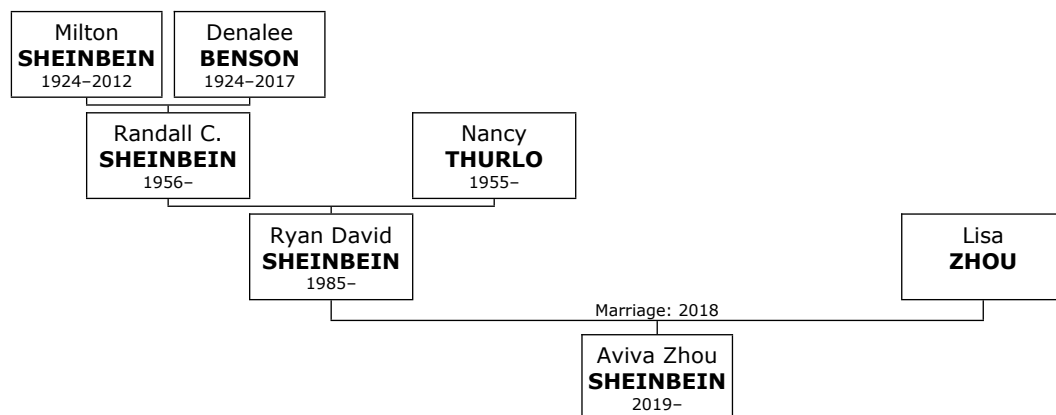

Family of Ryan SHEINBEIN and Lisa ZHOU

976. Ryan David SHEINBEIN was born on Thursday, February 21, 1985, in Los Angeles, Los Angeles, California, USA. He is the son of Randall C. SHEINBEIN (968) and Nancy THURLO (969).

977. Ryan David married **Lisa ZHOU** on Saturday, March 10, 2018, in Okahumpka, Lake, Florida. They have one daughter.

Daughter of Ryan David SHEINBEIN and Lisa ZHOU:

f I. **Aviva Zhou SHEINBEIN** was born on October 23, 2019.