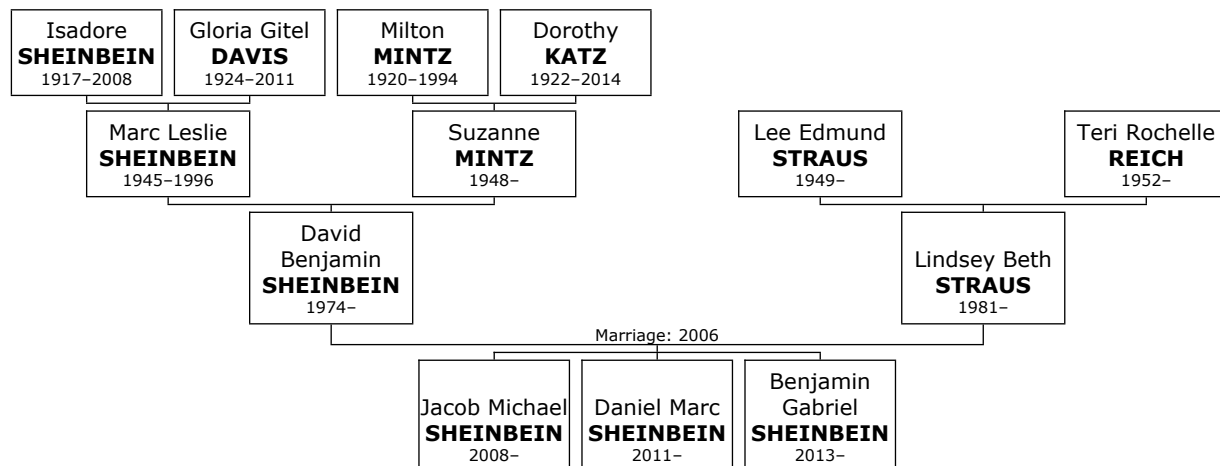

Family of David SHEINBEIN and Lindsey STRAUS

939. David Benjamin SHEINBEIN was born on Friday, August 16, 1974, in Dallas, TX. He is the son of Marc Leslie SHEINBEIN (962) and Suzanne MINTZ (587).