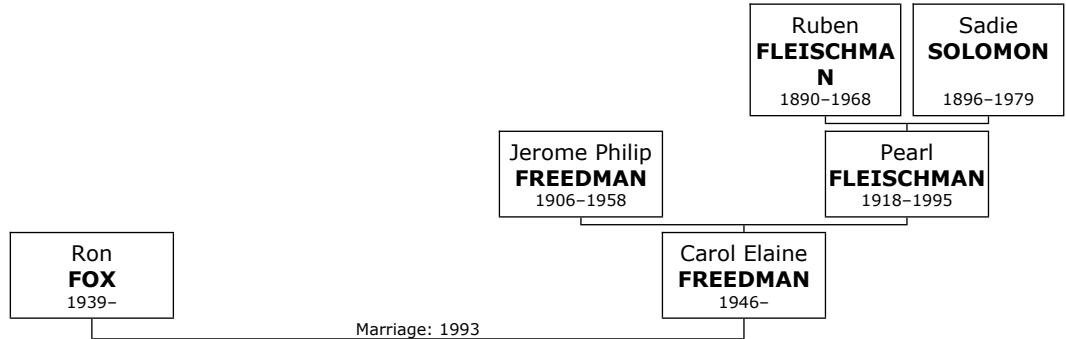

363. Unknown FOUNTAIN.

364. He married **Barbara UNKNOWN**. They have one daughter.

Barbara was born on Wednesday, April 11, 1945.

Daughter of Unknown FOUNTAIN and Barbara UNKNOWN:

f I. **Lisa FOUNTAIN**. Unknown FOUNTAIN is her stepfather.

Family of Ron FOX and Carol FREEDMAN

365. Ron FOX was born on Thursday, February 09, 1939.

366. At the age of 53, Ron married **Carol Elaine FREEDMAN** on Tuesday, January 19, 1993, in San Diego, San Diego, California, USA, when she was 46 years old. Carol Elaine was born in San Diego on Wednesday, April 24, 1946. She is the daughter of Jerome Philip FREEDMAN (382) and Pearl FLEISCHMAN (383).