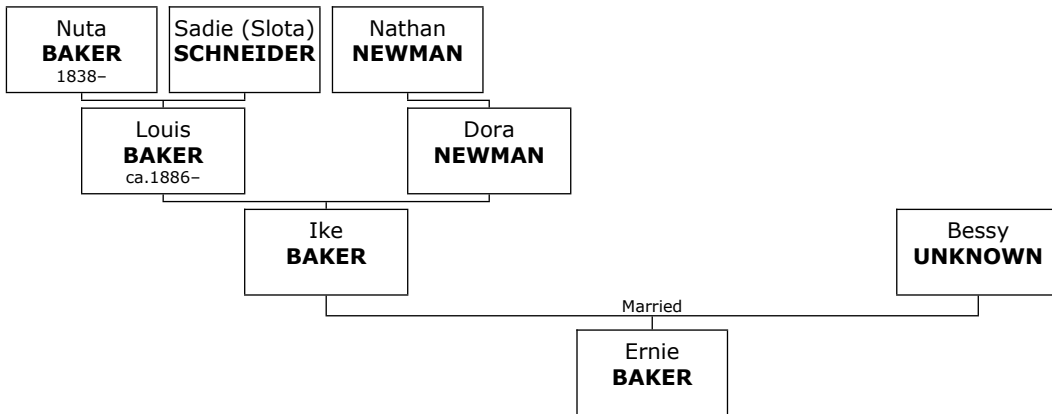

Rachel reached 76 years of age and died in Leeds, Yorkshire, England, in 1965.

Children of Hyman BAKER and Rachel FLOWERS:

- + 23 m I. **Abraham BAKER** was born in Leeds in 1913. He was also known as **Sydney BAKER**.
  Abraham died in 1980 at the age of 67.
- + 1102 f II. **Doris BAKER** was born in Leeds in 1921.

Family of Ike BAKER and Bessy UNKNOWN