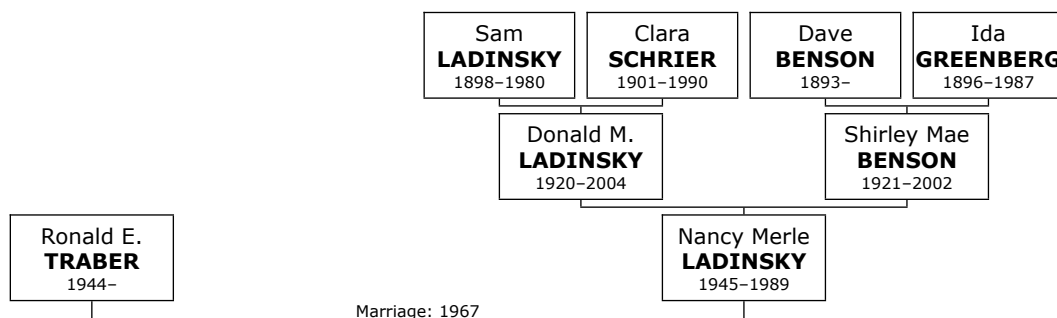

Family of Ronald TRABER and Nancy LADINSKY

1112. Ronald E. TRABER was born in 1944.

595. At the age of 23, Ronald E. married **Nancy Merle LADINSKY** on Sunday, September 10, 1967, in Los Angeles, Los Angeles, California, USA, when she was 21 years old. Nancy Merle was born in Oklahoma City, Oklahoma, Oklahoma, on Saturday, November 17, 1945.

Nancy Merle reached 43 years of age and died in Encino, Los Angeles, California, on April 21, 1989.