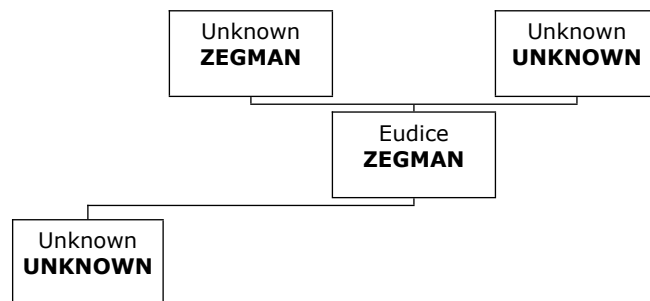

Eudice ZEGMAN

1248. Eudice ZEGMAN. She was the daughter of Unknown ZEGMAN (1251) and Unknown UNKNOWN (1252).

Daughter of Eudice ZEGMAN:

- + 761 f I. **Unknown UNKNOWN**.