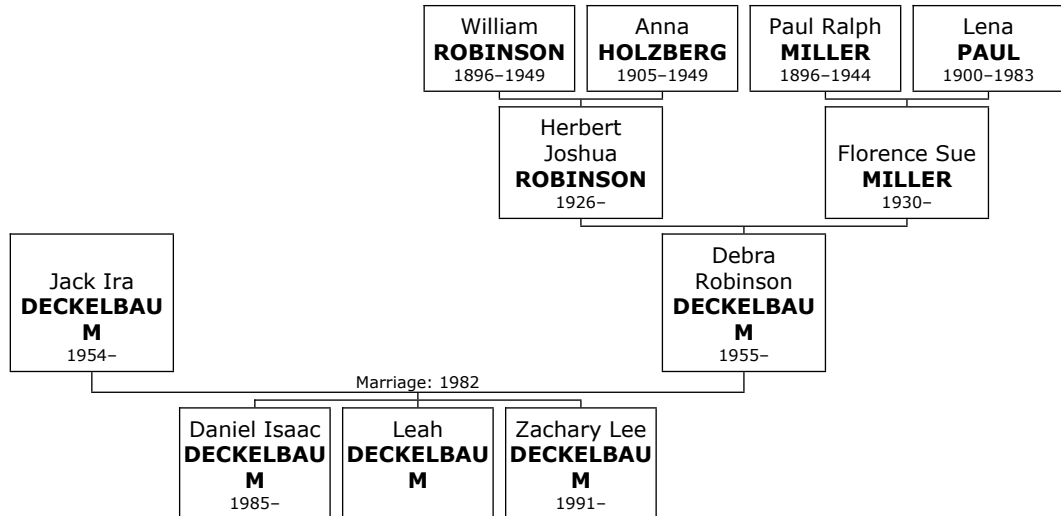

Daughter of Harry DAPEER and Thelma BERNSTEIN:

+ 260 f I. **Gabriella DAPEER.**

Family of Jack DECKELBAUM and Debra DECKELBAUM

263. Jack Ira DECKELBAUM was born on Saturday, October 02, 1954.

264. At the age of 27, Jack Ira married **Debra Robinson DECKELBAUM** on Sunday, August 15, 1982, in Baltimore, Maryland, when she was 26 years old. They have three children.