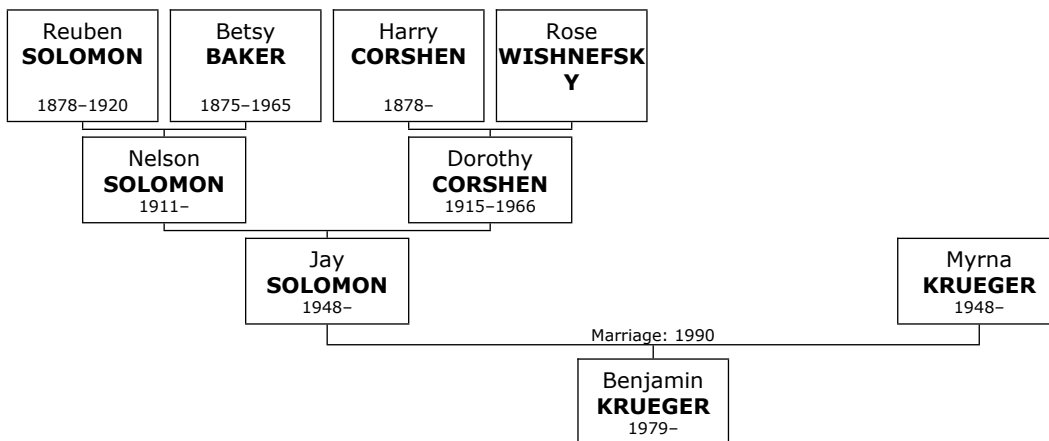

Family of Jay SOLOMON and Myrna KRUEGER

Here are the details about **Jay SOLOMON's** second marriage, with Myrna KRUEGER. You can read more about Jay on page 347.

1026. At the age of 41, Jay SOLOMON married **Myrna KRUEGER** on Saturday, March 17, 1990, when she was 41 years old. They have one son.

Myrna was born on Saturday, October 02, 1948.