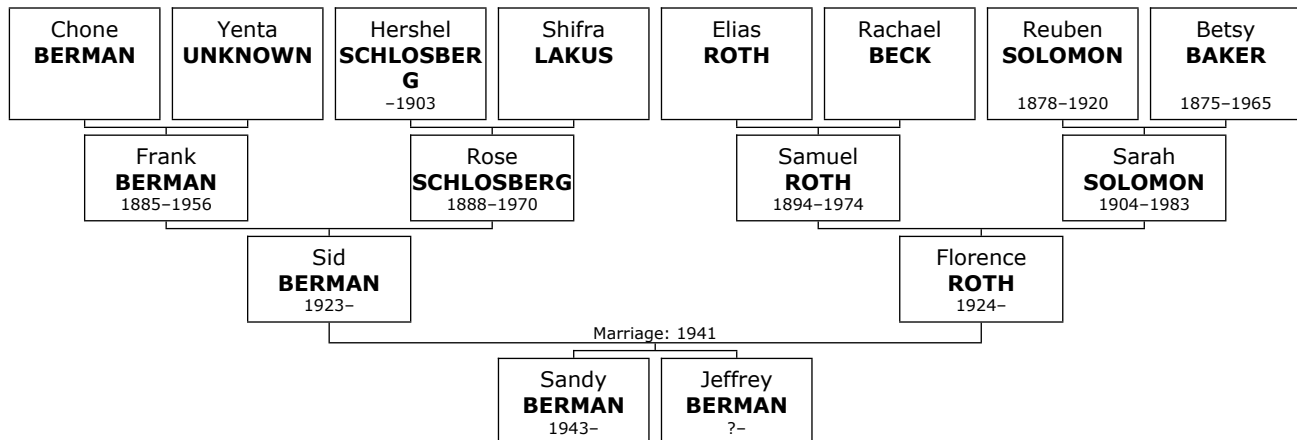

m I. **Herbert BERMAN**.

m II. **Harry BERMAN**.

Family of Sid BERMAN and Florence ROTH

114. Sid BERMAN was born on Monday, May 14, 1923. He is the son of Frank BERMAN (105) and Rose SCHLOSBERG (106).

115. At the age of 18, Sid married **Florence ROTH** on Sunday, December 28, 1941, when she was 17 years old. They have two children.