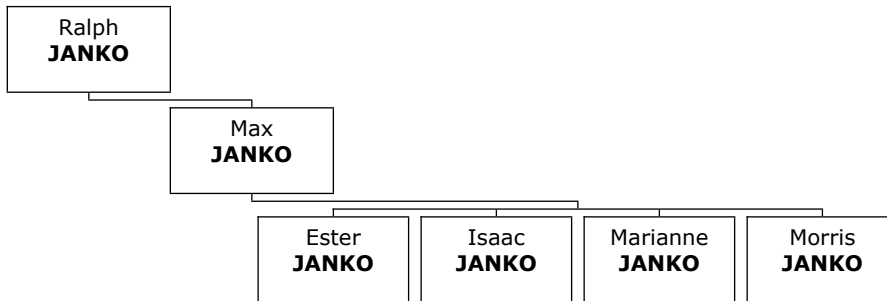

534. Ernest JANKO was born on Saturday, April 08, 1916, in Atlanta, Georgia. He is the son of Nathan JANKO (537) and Dora Goldstein JANKO (538).

535. At the age of 25, Ernest married **Vera Orenstein JANKO** on Sunday, August 31, 1941, in Rome when she was 20 years old. They have one son.

Vera Orenstein was born on Monday, December 20, 1920.

Son of Ernest JANKO and Vera Orenstein JANKO:

m I. **Gary Steven JANKO** was born in Atlanta on March 03, 1947.

Max JANKO