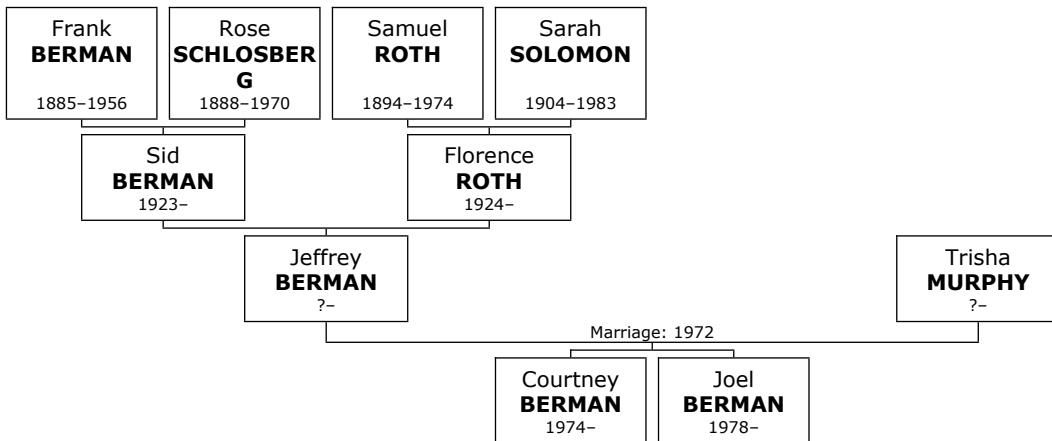

Family of Jeffrey BERMAN and Trisha MURPHY

110. **Jeffrey BERMAN** was born on February 13, in San Diego, San Diego, California, USA. He is the son of Sid BERMAN (114) and Florence ROTH (115).

111. Jeffrey married **Trisha MURPHY** on Friday, March 31, 1972. They have two children.

Trisha was born on March 16.

Children of Jeffrey BERMAN and Trisha MURPHY:

- + 188 f I. **Courtney BERMAN** was born on December 08, 1974.
- m II. **Joel BERMAN** was born on March 15, 1978.