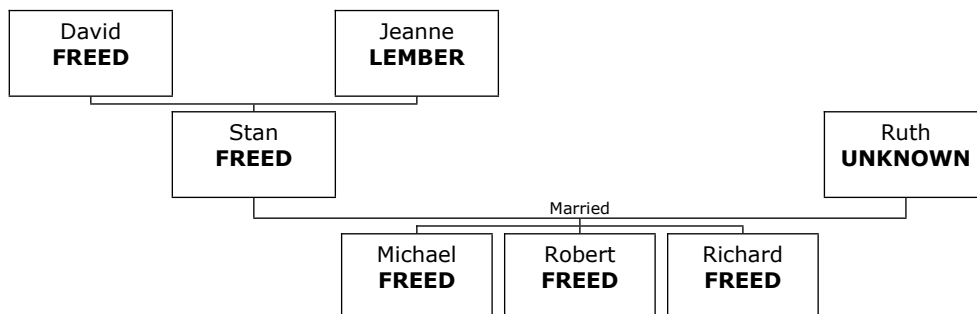

Family of Stan FREED and Ruth UNKNOWN

Here are the details about **Stan FREED's** first marriage, with Ruth UNKNOWN. You can read more about Stan on page 140.

1. **380.** Stan FREED married **Ruth UNKNOWN.** They had three sons.