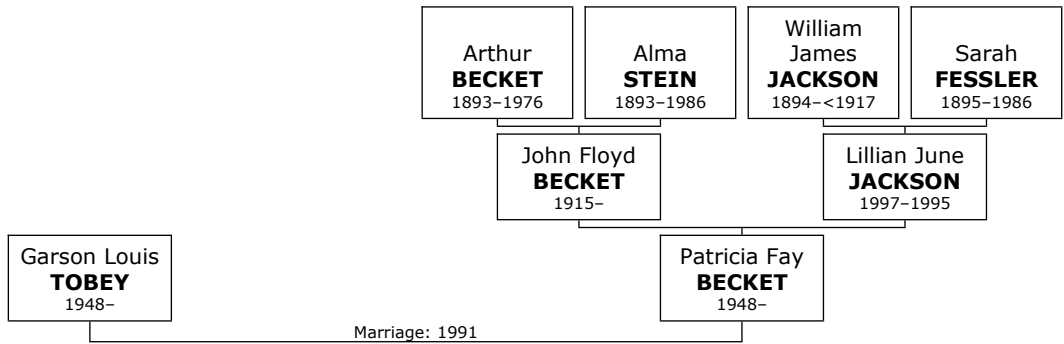

Gladys was born in New York on Tuesday, February 01, 1916. Gladys reached 78 years of age and died in San Diego, San Diego, California, on June 12, 1994.

Further details about Gladys may be found on page 374.

Children of William TEPLITSKY and Gladys SOLOMON:

- + 427 f I. **Janice TAPPAN** was born on January 11, 1940.
- + 1095 m II. **Jerome TAPPAN** was born on May 29, 1944.

Family of Garson TOBEY and Patricia BECKET

1108. Garson Louis TOBEY was born on Sunday, September 05, 1948, in Bronx, NY. He is also known as **Gary**.

665. At the age of 42, Garson Louis married **Patricia Fay BECKET** on Saturday, January 19, 1991, when she was 42 years old. Patricia Fay was born in Mendota, Il, on Friday, November 05, 1948.

Further details about Patricia Fay may be found on page 231.