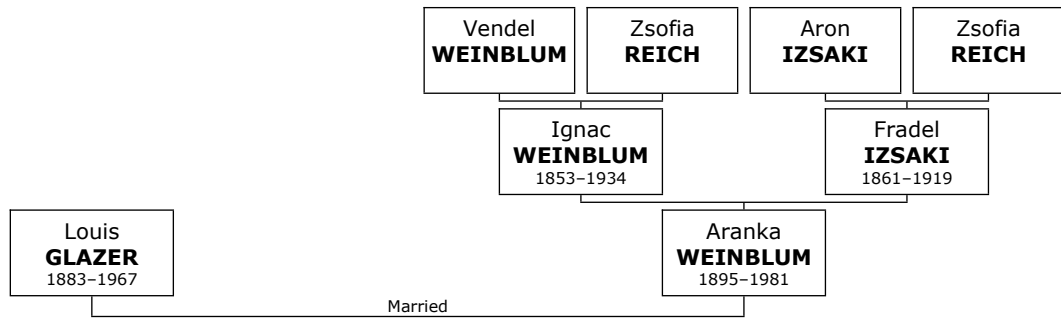

Family of Louis GLAZER and Aranka WEINBLUM

423. Louis GLAZER was born on Wednesday, May 23, 1883. He died in Louisville, Jefferson, Kentucky, USA, in December 1967 at the age of 84.

14. Louis married **Aranka WEINBLUM** in Louisville. Aranka was born in Füzesgyarmat, Bekes, Hungary, on Tuesday, March 12, 1895. She was also known as **Goldie**.

Aranka reached 86 years of age and died in Oklahoma City, Oklahoma, Oklahoma, USA, on November 16, 1981.

Further details about Aranka may be found on page 32.