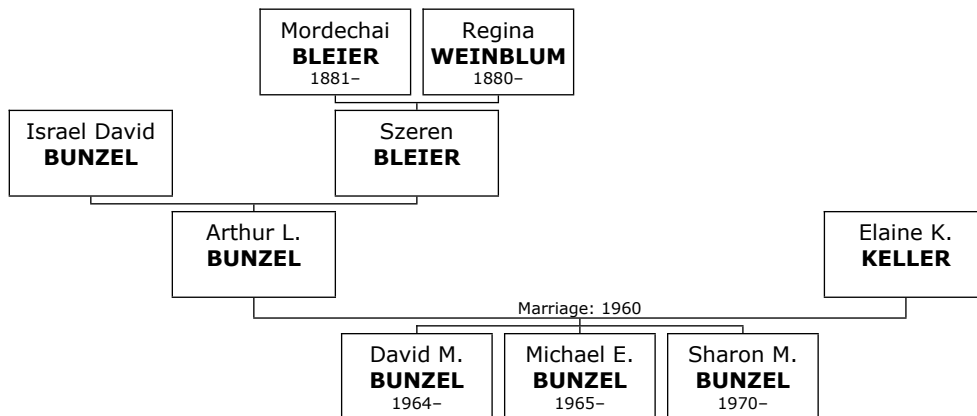

Family of Arthur BUNZEL and Elaine KELLER

Here are the details about **Arthur L. BUNZEL's** first marriage, with Elaine K. KELLER. You can read more about Arthur L. on page 90.

200. Arthur L. BUNZEL married **Elaine K. KELLER** on Wednesday, August 03, 1960, in Cook County, IL. They had three children.

Children of Arthur L. BUNZEL and Elaine K. KELLER:

1. m I. **David M. BUNZEL** was born in Orange County, CA, on March 11, 1964.