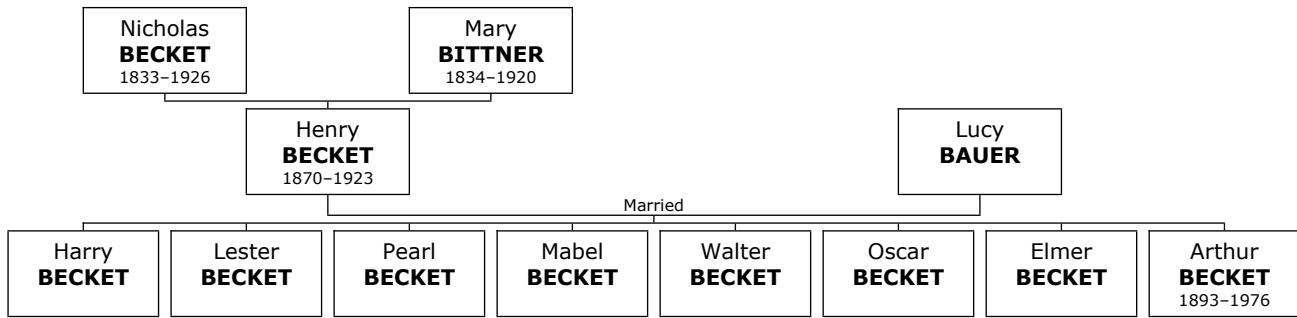

Family of Henry BECKET and Lucy BAUER