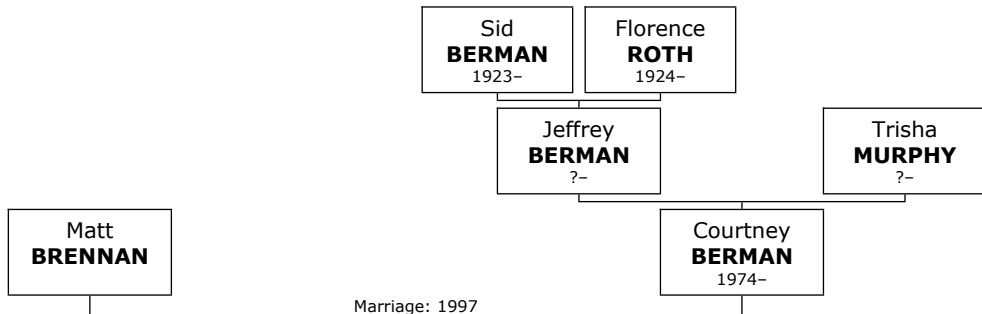

Family of Matt BRENNAN and Courtney BERMAN

187. Matt BRENNAN.

188. Matt married **Courtney BERMAN** in August 1997. Courtney was born on Sunday, December 08, 1974. She is the daughter of Jeffrey BERMAN (110) and Trisha MURPHY (111).