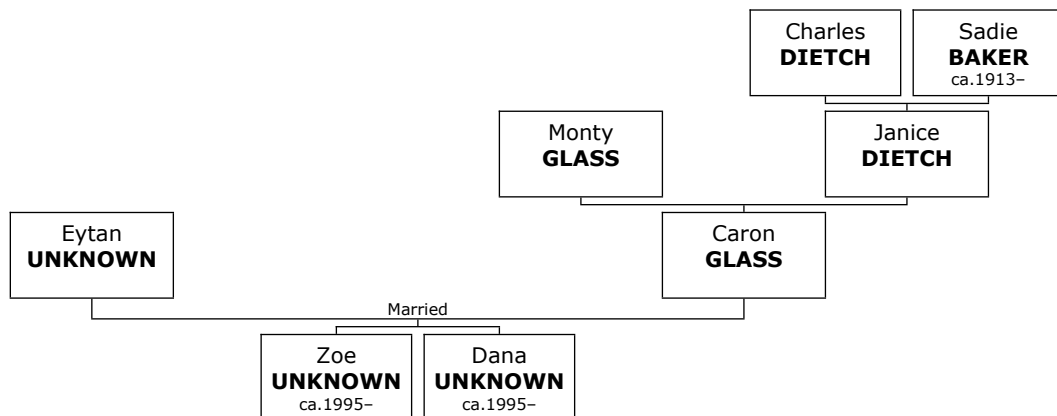

Daughter of Darrel UNKNOWN and Susan SPECTER:

- f I. **Marna UNKNOWN.**

Family of Eytan UNKNOWN and Caron GLASS

1123. Eytan UNKNOWN.

1124. He married **Caron GLASS**. They had two daughters. She is the daughter of Monty GLASS (421) and Janice DIETCH (422).