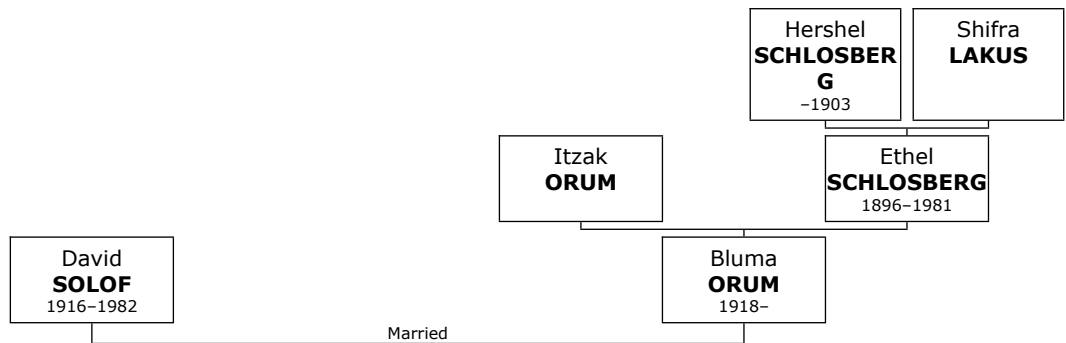

1015. At the age of 22, Robert Vernon married **Leslie Karen ZEIDELL** on Sunday, September 01, 1968, in San Diego when she was 22 years old. They have one son.

Leslie Karen was born in New Haven, Conn, on Thursday, May 16, 1946. She is the daughter of Gershon ZEIDELL (1253) and Muriel CALECHMAN (1254).

Son of Robert Vernon SMITH and Leslie Karen ZEIDELL:

m I. **Matthew Ray SMITH** was born in San Diego on May 03, 1975.

Family of David SOLOF and Bluma ORUM

1016. **David SOLOF** was born on Wednesday, January 12, 1916. He died in September 1982 at the age of 66.

108. David married **Bluma ORUM** on July 09. Bluma was born in Russia on Sunday, September 08, 1918. She is also known as **Betty ORUM**.

Further details about Bluma may be found on page 62.