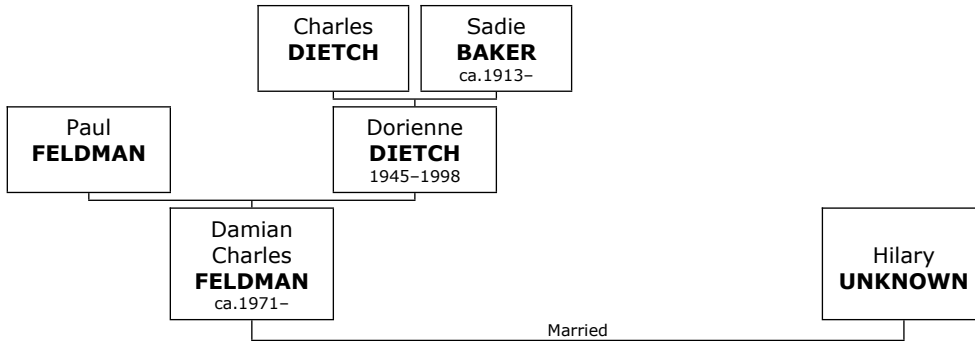

Family of Damian FELDMAN and Hilary UNKNOWN