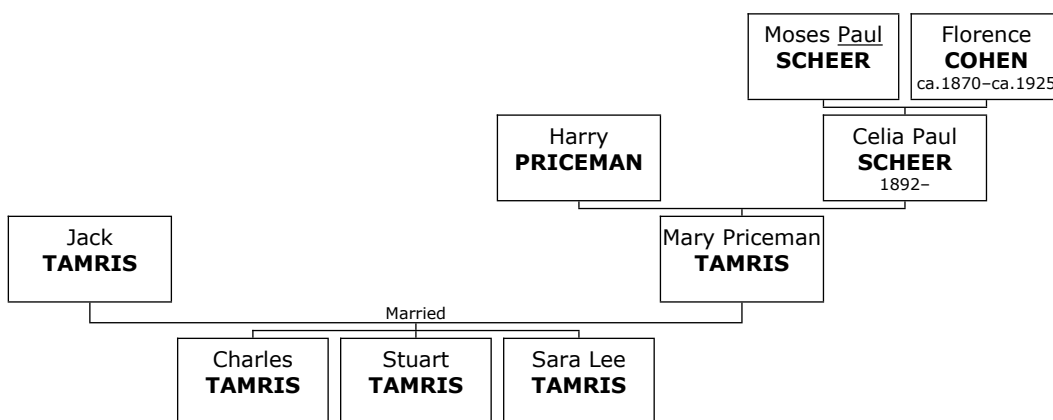

Family of Jack TAMRIS and Mary TAMRIS

1091. Jack TAMRIS.

1092. He married **Mary Priceman TAMRIS**. They had three children. She was the daughter of Harry PRICEMAN (774) and Celia Paul SCHEER (775).