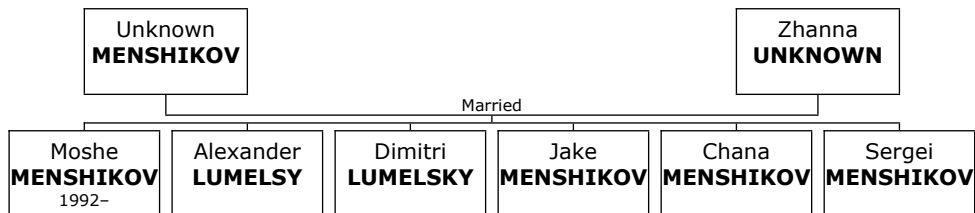

Family of Unknown MENSHIKOV and Zhanna UNKNOWN

675. Unknown MENSHIKOV.

676. He married **Zhanna UNKNOWN.** They had six children.

Children of Unknown MENSHIKOV and Zhanna UNKNOWN:

- + 673 m I. **Moshe MENSHIKOV** was born in Kyiv City, Kyiv, Ukraine, on April 10, 1992.
- m II. **Alexander LUMELSY.** He was also known as **Alex.**
- m III. **Dimitri LUMELSKY.** He was also known as **Dovid.**