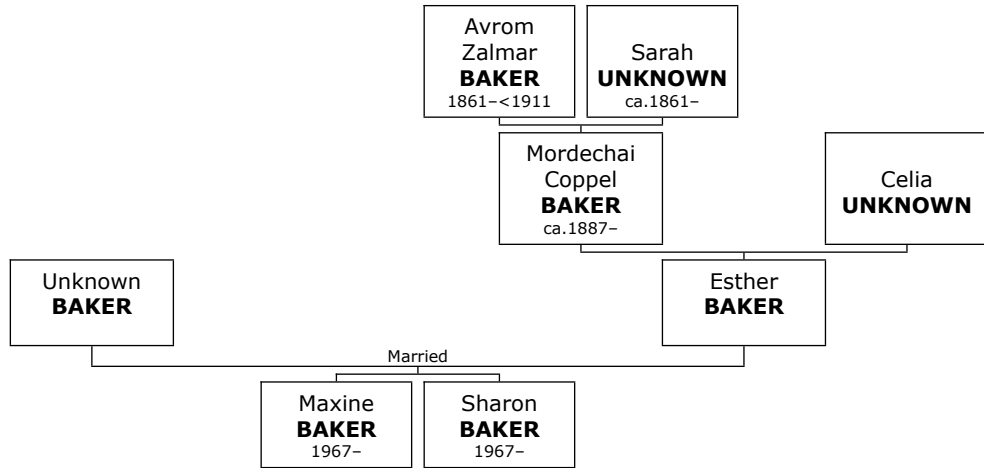

Family of Unknown BAKER and Esther BAKER

57. Unknown BAKER.

58. He married **Esther BAKER**. They had two daughters. She was the daughter of Mordechai Coppel BAKER (49) and Celia UNKNOWN (50).

She was also known as **Essie BAKER**.

Daughters of Unknown BAKER and Esther BAKER:

- f I. **Maxine BAKER** was born in 1967.
- f II. **Sharon BAKER** was born in 1967.