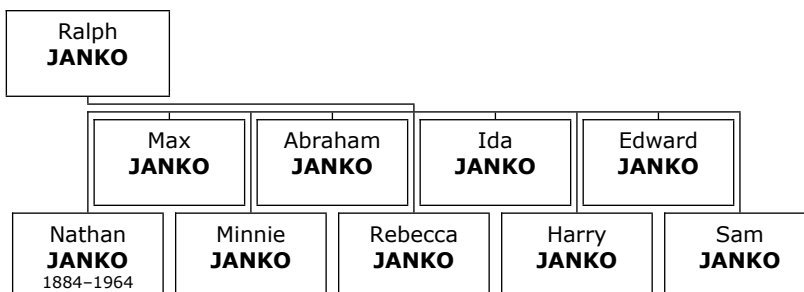

537. Nathan JANKO was born on Tuesday, February 12, 1884, in Odessa, Russia. He was the son of Ralph JANKO (539).

Nathan worked as a Tool and Die? He died on December 22, 1964, at the age of 80.

538. He married **Dora Goldstein JANKO**. They had five children.

Dora Goldstein was born in Russia in 1883. She was the daughter of Mr. GOLDSTEIN (448) and Mrs. GOLDSTEIN (449).

Dora Goldstein reached 66 years of age and died in 1949.

Children of Nathan JANKO and Dora Goldstein JANKO:

- + 94 f I. **Belle Janko BERLIN** was born in Selma, Alabama, on September 19, 1909. She died in Atlanta, Georgia, on November 02, 2000, at the age of 91.
- + 237 f II. **Margaret JANKO** was born on February 13, 1907.
- + 531 m III. **Edward Leon JANKO** was born in Atlanta, Georgia, on July 19, 1912.
- + 534 m IV. **Ernest JANKO** was born in Atlanta on April 08, 1916.
- + 402 f V. **Mary Nell Janko GANDERSON** was born in Atlanta on January 18, 1922. She died on August 11, 1954, at the age of 32.

Ralph JANKO

539. Ralph JANKO.

Children of Ralph JANKO:

- + 537 m I. **Nathan JANKO** was born in Odessa, Russia, on February 12, 1884. He died on December 22, 1964, at the age of 80.
- + 536 m II. **Max JANKO**.
- f III. **Minnie JANKO**.
- m IV. **Abraham JANKO**. He was also known as **Abe**.
- + 540 f V. **Rebecca JANKO**. She was also known as **Becky**.