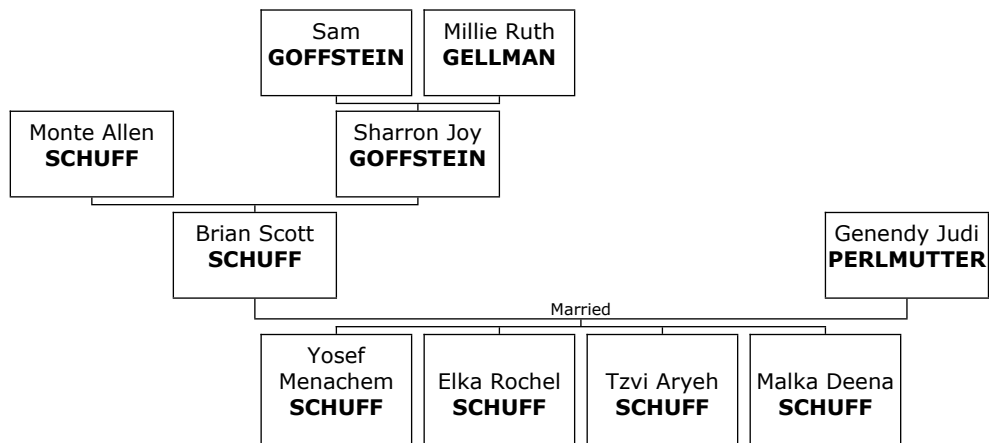

891. He married **Muriel KRAVITZ**. They had one daughter.

Muriel was born in Russia.

Daughter of Shea SCHRIER and Muriel KRAVITZ:

+ 600 f I. **Clara SCHRIER** was born in Chahn, Russia, on October 11, 1901. She died in USA on January 07, 1990, at the age of 88.

Family of Brian SCHUFF and Genendy PERLMUTTER

892. Brian Scott SCHUFF. He was the son of Monte Allen SCHUFF (894) and Sharron Joy GOFFSTEIN (895).

893. He married **Genendy Judi PERLMUTTER**. They had four children.

Children of Brian Scott SCHUFF and Genendy Judi PERLMUTTER:

- m I. **Yosef Menachem SCHUFF.**
- f II. **Elka Rochel SCHUFF.**
- m III. **Tzvi Aryeh SCHUFF.**
- f IV. **Malka Deena SCHUFF.**