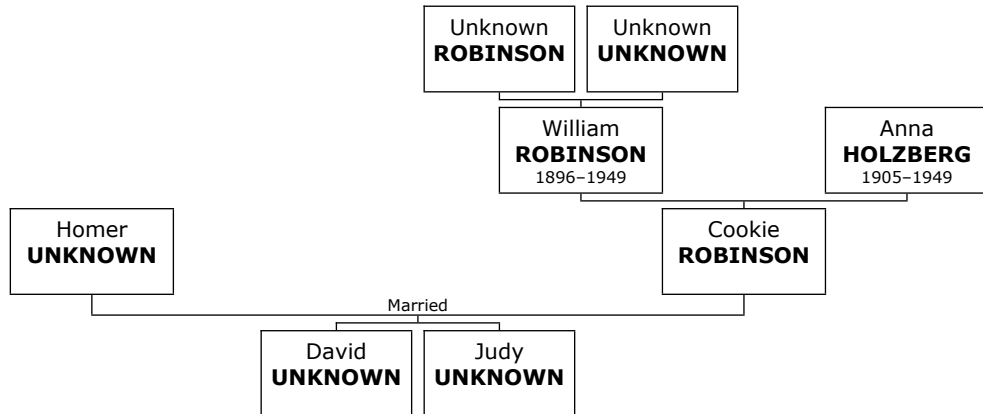

1126. He married **Bertha COHEN**. They had one son. She was the daughter of Sam COHEN (243) and Bessy BAKER (244).

Son of Harry UNKNOWN and Bertha COHEN:

m I. **Alan UNKNOWN**.

Family of Homer UNKNOWN and Cookie ROBINSON

1127. Homer UNKNOWN.

1128. He married **Cookie ROBINSON**. They had two children. She was the daughter of William ROBINSON (829) and Anna HOLZBERG (830).

Children of Homer UNKNOWN and Cookie ROBINSON:

m I. **David UNKNOWN**.

f II. **Judy UNKNOWN**.