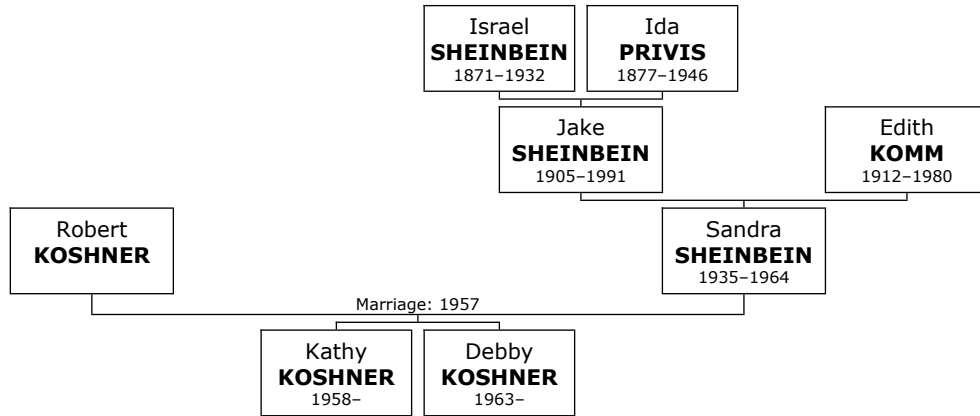

Family of Robert KOSHNER and Sandra SHEINBEIN

592. Robert KOSHNER.

593. Robert married **Sandra SHEINBEIN** on Sunday, June 30, 1957, in St Louis, St Louis, Missouri, USA. They had two daughters.

Sandra was born in St Louis on Sunday, June 23, 1935. She was the daughter of Jake SHEINBEIN (960) and Edith KOMM (961).

She was confirmed in 1950. Sandra reached 29 years of age and died in St Louis on November 12, 1964.

Daughters of Robert KOSHNER and Sandra SHEINBEIN:

- f I. **Kathy KOSHNER** was born on November 05, 1958.
- f II. **Debby KOSHNER** was born on August 02, 1963.