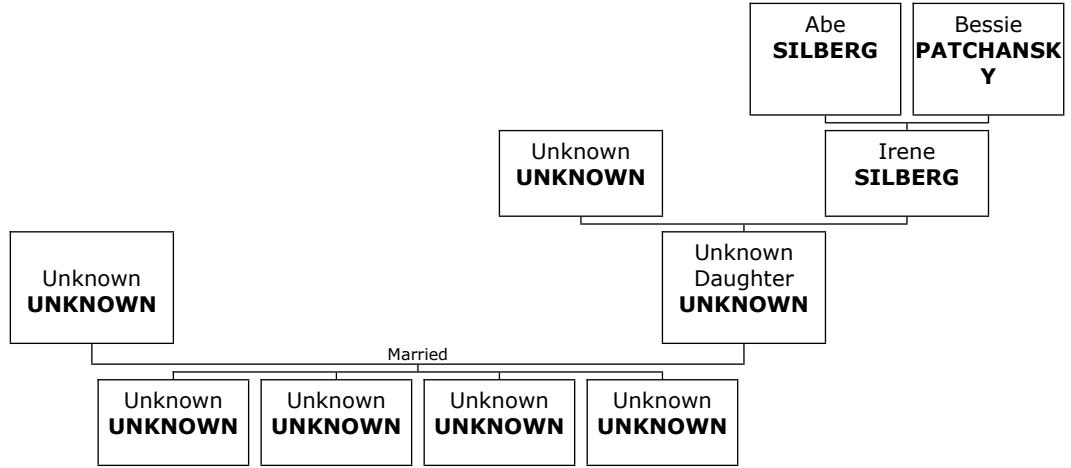

1145. He married **Penina GITEL**. She was the daughter of Sanford GITEL (415) and Shari CIMENT (416).

Family of Unknown UNKNOWN and Unknown UNKNOWN

1146. Unknown UNKNOWN.

1147. He married **Unknown Daughter UNKNOWN**. They had four daughters. She was the daughter of Unknown UNKNOWN (1150) and Irene SILBERG (1151).

Daughters of Unknown UNKNOWN and Unknown Daughter UNKNOWN:

- f I. **Unknown UNKNOWN.**
- f II. **Unknown UNKNOWN.**
- f III. **Unknown UNKNOWN.**
- f IV. **Unknown UNKNOWN.**