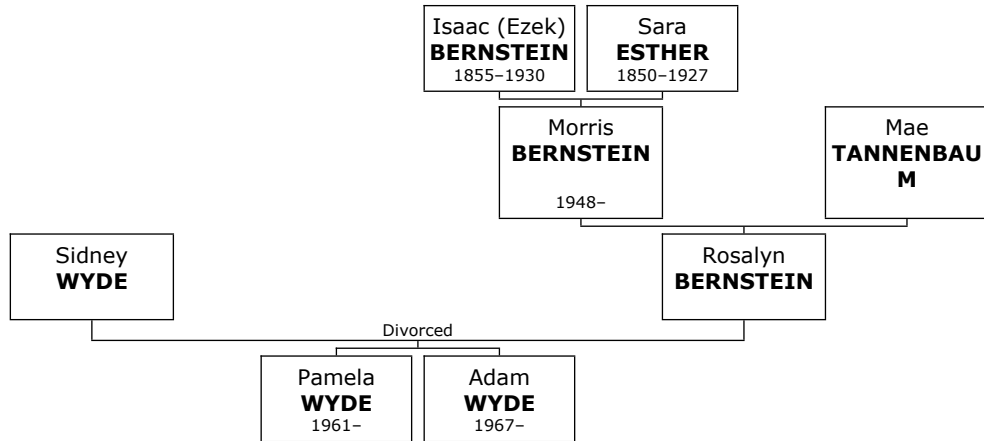

Family of Sidney WYDE and Rosalyn BERNSTEIN

1232. Sidney WYDE.

306. He married **Rosalyn BERNSTEIN**. They are divorced. They have two children.

Further details about Rosalyn may be found on page 120.

Children of Sidney WYDE and Rosalyn BERNSTEIN:

- f I. **Pamela WYDE** was born on October 21, 1961.
- m II. **Adam WYDE** was born on October 29, 1967.