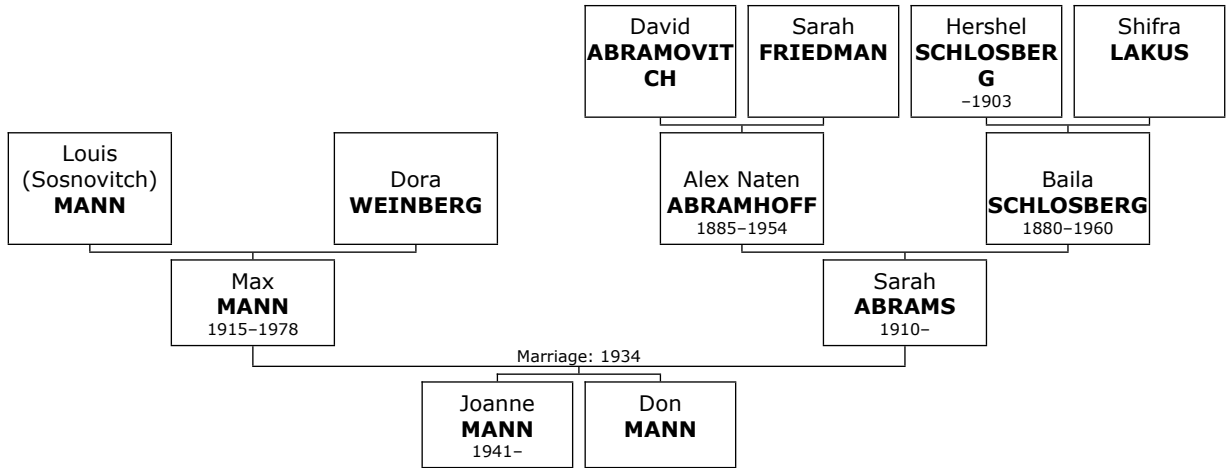

Family of Max MANN and Sarah ABRAMS

657. Max MANN was born on Sunday, May 23, 1915, in Vancouver, Canada. He was the son of Louis (Sosnovitch) MANN (655) and Dora WEINBERG (656).

Max died in Los Angeles, Los Angeles, California, USA, in February 1978 at the age of 62.

658. At the age of 18, Max married **Sarah ABRAMS** on Wednesday, March 14, 1934, in Los Angeles when she was 23 years old. They had two children.

Sarah was born in Los Angeles on Tuesday, October 18, 1910. She is the daughter of Alex Naten ABRAMHOFF (3) and Baila SCHLOSBERG (4). She is also known as **Sally ABRAMS**.

Children of Max MANN and Sarah ABRAMS:

- + 1001 f I. **Joanne MANN** was born in Los Angeles on January 29, 1941.
- + 653 m II. **Don MANN** was born in Los Angeles.