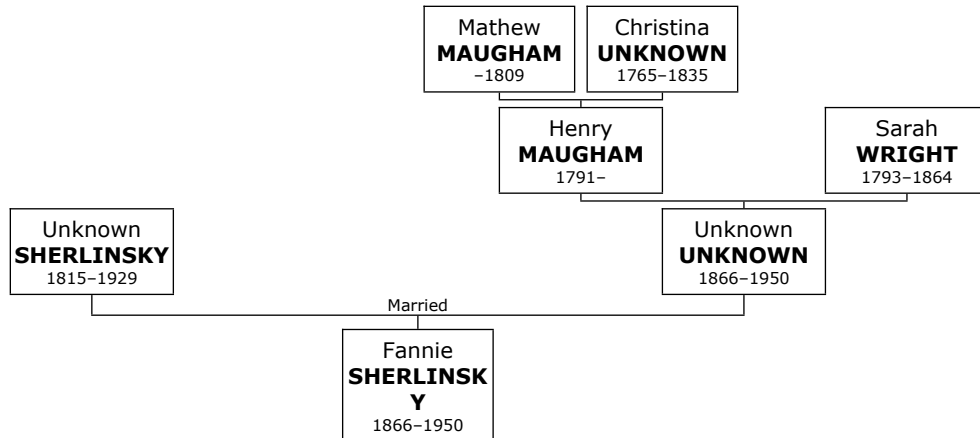

989. He married **Mary Icavetti SHEPHARD**. They have one daughter.
Daughter of Kip SHEPHARD and Mary Icavetti SHEPHARD:

f I. **Natalie SHEPHARD**.

Family of Unknown SHERLINSKY and Unknown UNKNOWN

990. **Unknown SHERLINSKY** was born between 1815 and 1844. He died between 1929 and 1969.

991. He married **Unknown UNKNOWN**. They had one daughter.

Unknown was born in Warsaw, Poland, in 1866. She was the daughter of Henry MAUGHAM (668) and Sarah WRIGHT (669).

Unknown reached 84 years of age and died in St Louis, St Louis, Missouri, USA, on October 14, 1950.

Daughter of Unknown SHERLINSKY and Unknown UNKNOWN:

+ 602 f I. **Fannie SHERLINSKY** was born in Warsaw, Mazowieckie, Poland, in 1866. She died in St Louis, St Louis, Missouri, USA, on October 14, 1950, at the age of 84.