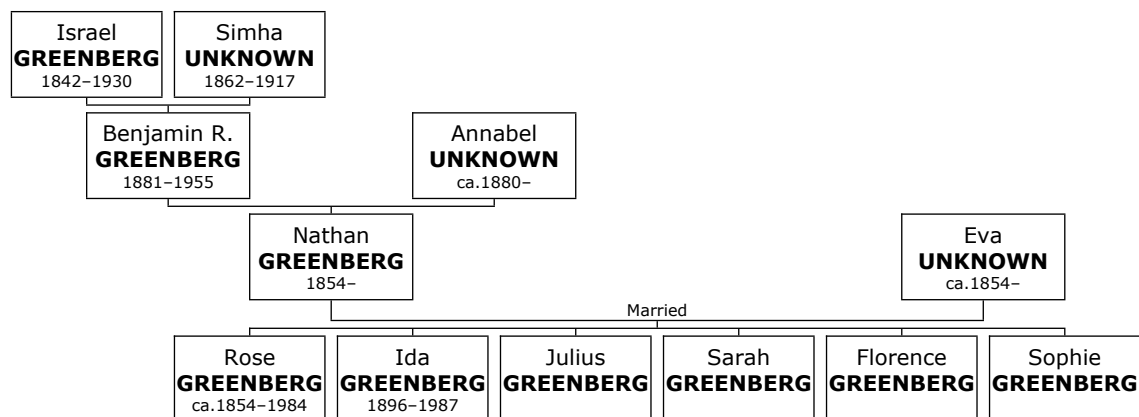

Family of Nathan GREENBERG and Eva UNKNOWN

Here are the details about **Nathan GREENBERG's** first marriage, with Eva UNKNOWN. You can read more about Nathan on page 166.

468. Nathan GREENBERG married **Eva UNKNOWN**. They had six children.

Eva was born about 1854.

Children of Nathan GREENBERG and Eva UNKNOWN:

- f I. **Rose GREENBERG** was born about 1854. She died in Spring Valley, New York, on August 04, 1984, at the age of 130.
- + 82 f II. **Ida GREENBERG** was born on March 17, 1896. Eva UNKNOWN was her stepmother.
  She died in Los Angeles, Los Angeles, California, USA, on January 14, 1987, at the age of 90.
- + 463 m III. **Julius GREENBERG**.
- + 1072 f IV. **Sarah GREENBERG**.
- + 860 f V. **Florence GREENBERG**.
- + 867 f VI. **Sophie GREENBERG**.