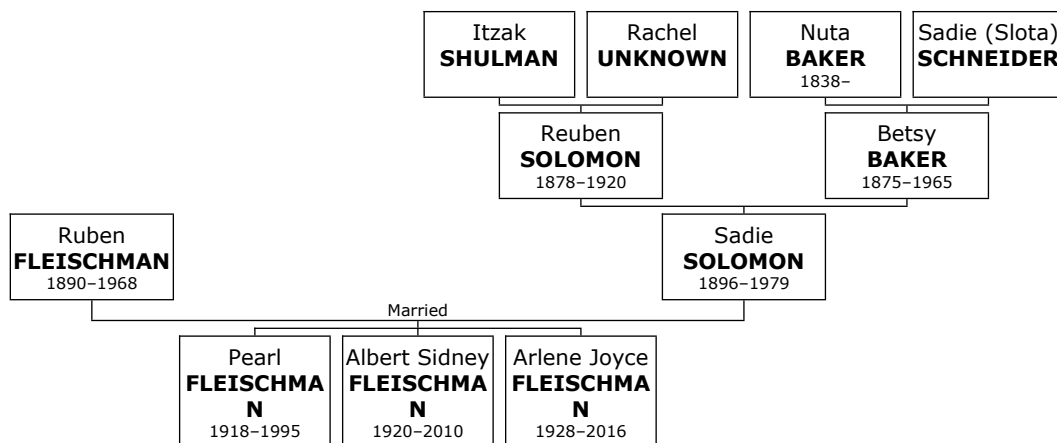

Family of Ruben FLEISCHMAN and Sadie SOLOMON

353. Ruben FLEISCHMAN was born on Tuesday, April 15, 1890. He died in San Diego, San Diego, California, USA, on August 18, 1968, at the age of 78.

354. He married **Sadie SOLOMON**. They had three children.

Sadie was born in New York on Monday, October 05, 1896. She was the daughter of Reuben SOLOMON (1035) and Betsy BAKER (1036).

Sadie reached 82 years of age and died in San Diego, San Diego, California, in 1979.

Children of Ruben FLEISCHMAN and Sadie SOLOMON:

- + 383 f I. **Pearl FLEISCHMAN** was born in New York on September 13, 1918. She died in San Diego, San Diego, California, on July 23, 1995, at the age of 76.
- + 349 m II. **Albert Sidney FLEISCHMAN** was born in Brooklyn, New York, on March 16, 1920. He was also known as **Sid FLEISCHMAN**.
  Albert Sidney died in Santa Monica, California, on March 17, 2010, at the age of 90.
- + 571 f III. **Arlene Joyce FLEISCHMAN** was born on May 14, 1928. She was also known as **Honey FLEISCHMAN**.
  Arlene Joyce died in San Diego, California, on December 12, 2016, at the age of 88.