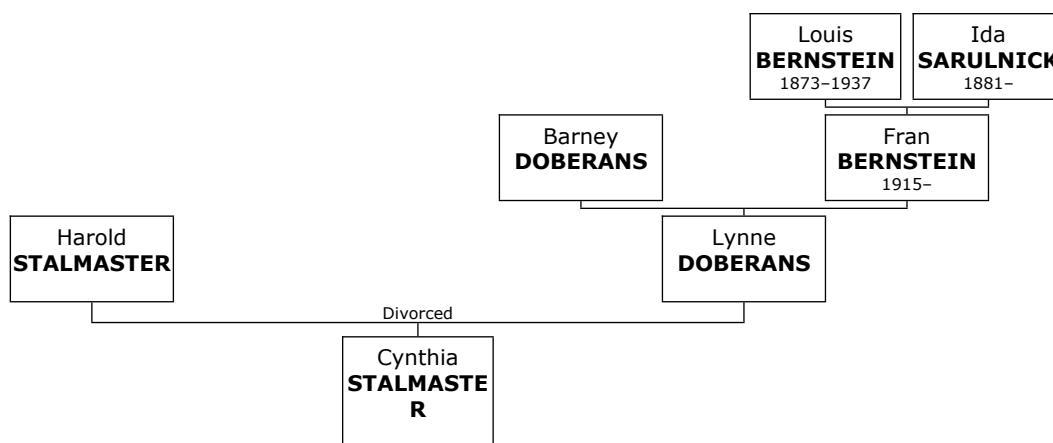

Family of Harold STALMASTER and Lynne DOBERANS

1055. Harold STALMASTER. He is also known as **Hal**.