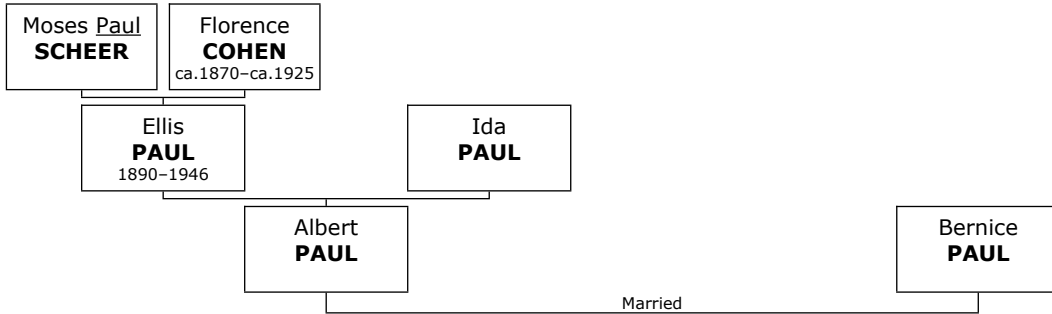

Rachel was born in Knyszyn, Podlaskie, Poland, about 1872. She was the daughter of Nuta BAKER (51) and Sadie (Slota) SCHNEIDER (52).

Children of Isaac PATCHANSKY and Rachel BAKER:

+ 1005 f I. **Bessie PATCHANSKY** was born in Belfast, Antrim, Northern Ireland.

+ 629 m II. **Jack Lewis (Pitchinsky) LEWIS** was born in Belfast.

Family of Albert PAUL and Bernice PAUL

734. Albert PAUL. He was the son of Ellis PAUL (737) and Ida PAUL (738).

735. He married **Bernice PAUL.**

Beverly PAUL