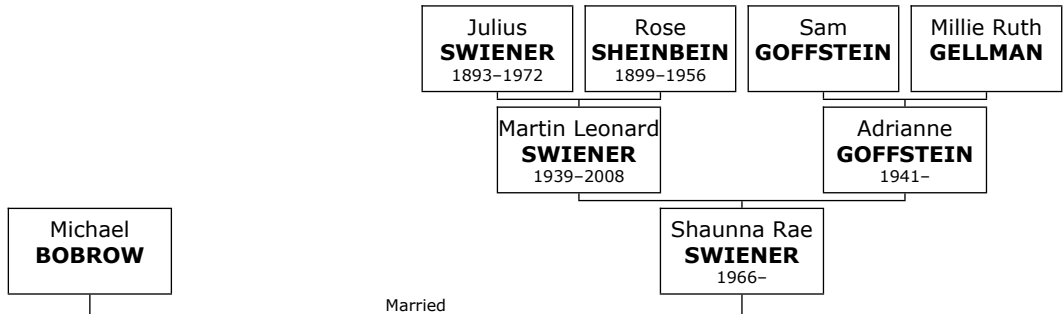

183. Yitzhak BLEIER. He was the son of Mordechai BLEIER (181) and Regina WEINBLUM (182). He was also known as **Ernest**.

184. He married **Rene UNKNOWN**. They had three children.

Children of Yitzhak BLEIER and Rene UNKNOWN:

- f I. **Freydel BLEIER.**
- f II. **Esther BLEIER.**
- m III. **Naftuli BLEIER.**

Family of Michael BOBROW and Shaunna SWIENER

185. Michael BOBROW.

186. He married **Shaunna Rae SWIENER**. Shaunna Rae was born in 1966. She is the daughter of Martin Leonard SWIENER (1086) and Adrienne GOFFSTEIN (1087).