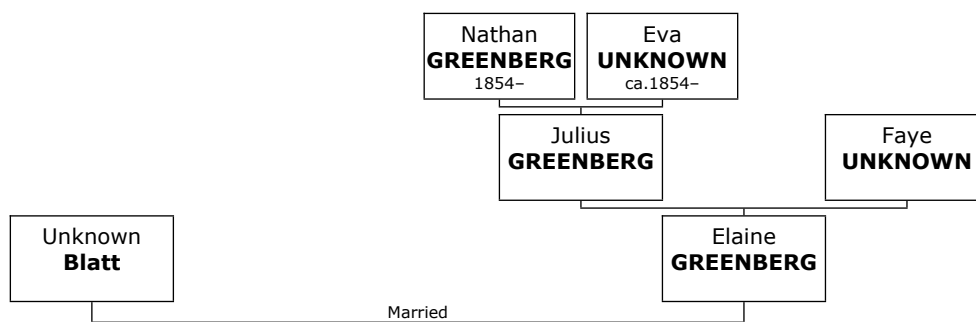

Family of Unknown Blatt and Elaine GREENBERG

171. Unknown Blatt.

172. He married **Elaine GREENBERG.** Elaine was born in St Louis, St Louis, Missouri, USA. She was the daughter of Julius GREENBERG (463) and Faye UNKNOWN (464).