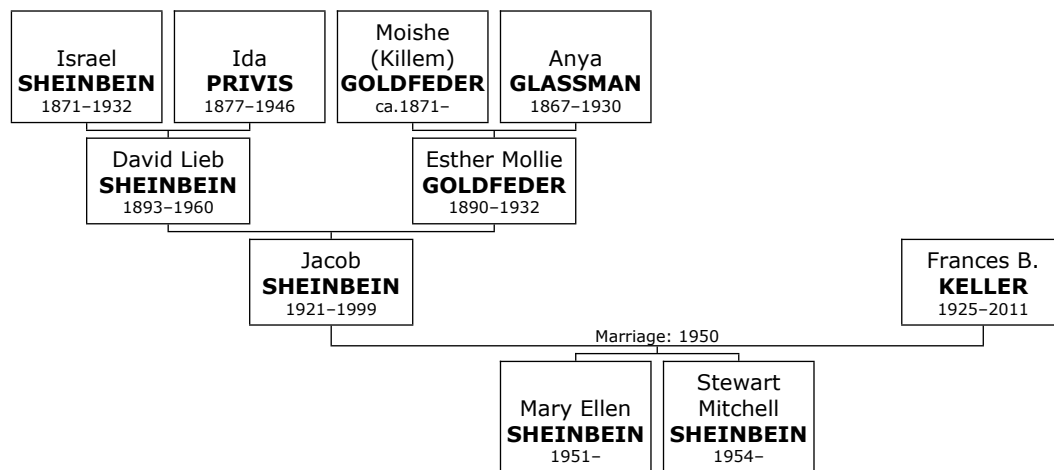

+ 414 f VI. **Tillie SHEINBEIN** was born in Kolki about 1907. She died in Israel on June 23, 2002, at the age of 95.

+ 933 m VII. **Bernard SHEINBEIN** was born in Kolki on July 23, 1909. He was also known as **Ben**.

Bernard died in Boca Raton, Palm Beach, Florida, USA, on April 03, 2002, at the age of 92.

Family of Jacob SHEINBEIN and Frances KELLER

958. Jacob SHEINBEIN was born on Sunday, February 13, 1921, in St Louis, St Louis, Missouri, USA. He was the son of David Lieb SHEINBEIN (941) and Esther Mollie GOLDFEDER (942). He was also known as **Jack**.

Jacob died in Pompano Beach, Broward, Florida, on November 07, 1999, at the age of 78. He was buried in St. Louis, MO, on November 10, 1999.

959. At the age of 29, Jacob married **Frances B. KELLER** on Sunday, March 12, 1950, in St Louis, St Louis, Missouri, USA, when she was 24 years old. They had two children.

Frances B. was born in St Louis on Wednesday, June 24, 1925. She reached 85 years of age and died in St Louis on June 05, 2011.

Children of Jacob SHEINBEIN and Frances B. KELLER:

+ 385 f I. **Mary Ellen SHEINBEIN** was born in St Louis on July 06, 1951.

+ 982 m II. **Stewart Mitchell SHEINBEIN** was born in St. Louis, MO, on April 23, 1954.