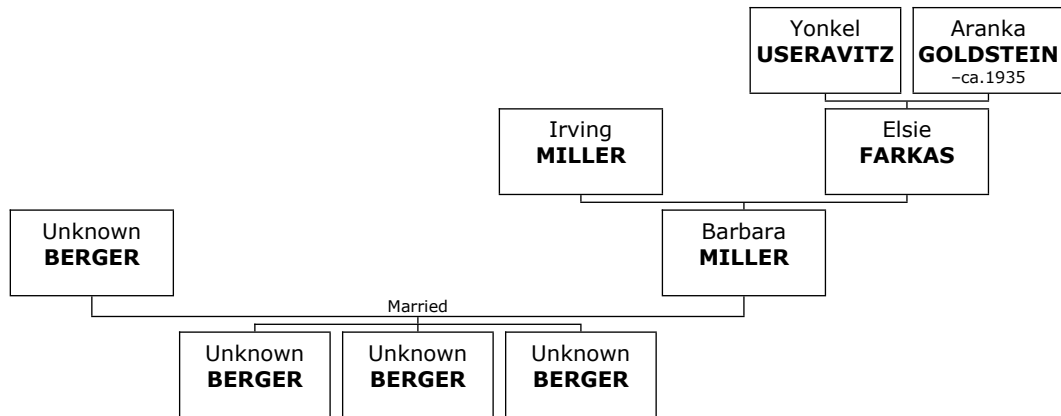

Family of Unknown BERGER and Barbara MILLER

84. Unknown BERGER.

85. He married **Barbara MILLER**. They had three daughters. She was the daughter of Irving MILLER (685) and Elsie FARKAS (686).

Daughters of Unknown BERGER and Barbara MILLER:

- f I. **Unknown BERGER.**
- f II. **Unknown BERGER.**
- f III. **Unknown BERGER.**