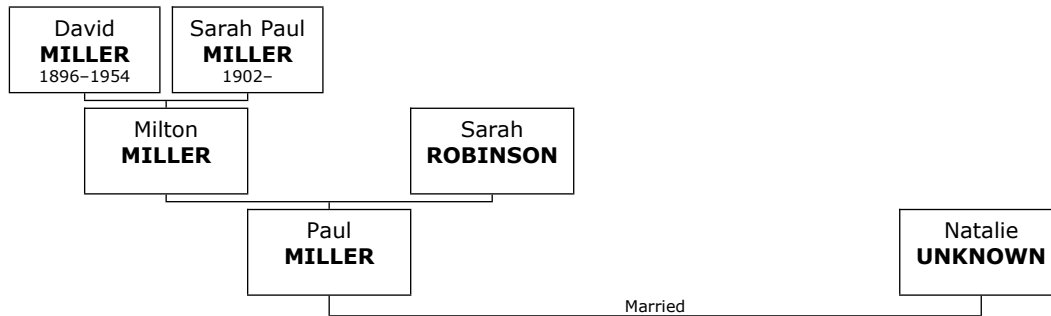

Family of Paul MILLER and Natalie UNKNOWN

691. Paul MILLER. He was the son of Milton MILLER (689) and Sarah ROBINSON (690).

692. He married **Natalie UNKNOWN**.