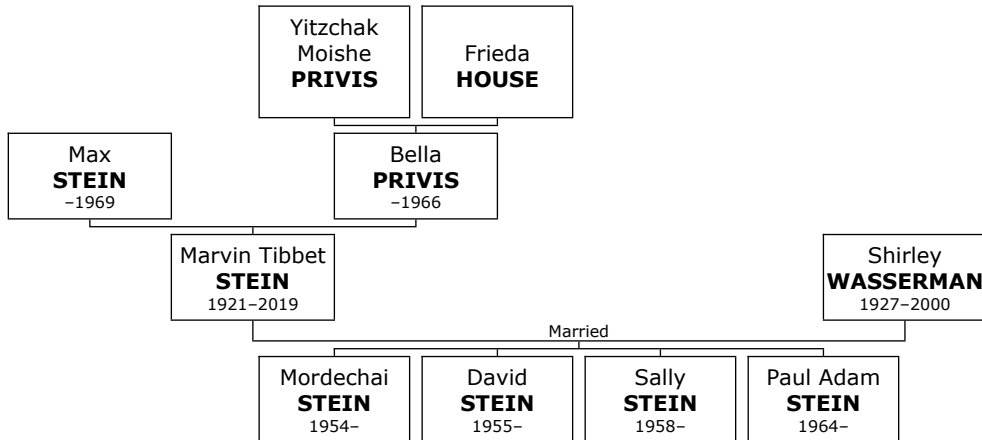

1059. He married **Lacusc SHMITZ**. They had one daughter. She was the daughter of Unknown SHMITZ (994) and Frances UNKNOWN (995).

Daughter of John STEIN and Lacusc SHMITZ:

+ 66 f I. **Alma STEIN** was born in Mendota, Il, on July 18, 1893. She died on February 18, 1986, at the age of 92.

Family of Marvin STEIN and Shirley WASSERMAN

1060. Marvin Tibbet STEIN was born on Thursday, March 17, 1921, in St Louis, St Louis, Missouri, USA. He was the son of Max STEIN (1062) and Bella PRIVIS (1063).

Marvin Tibbet died on November 13, 2019, at the age of 98.

1061. He married **Shirley WASSERMAN**. They had four children.

Shirley was born in St Louis on Monday, February 07, 1927. She reached 73 years of age and died in St Louis on October 23, 2000.

Children of Marvin Tibbet STEIN and Shirley WASSERMAN:

- + 1064 m I. **Mordechai STEIN** was born in 1954. He is also known as **Michael**.
- m II. **David STEIN** was born in 1955.
- f III. **Sally STEIN** was born in 1958.
- + 1066 m IV. **Paul Adam STEIN** was born in St Louis on August 21, 1964.