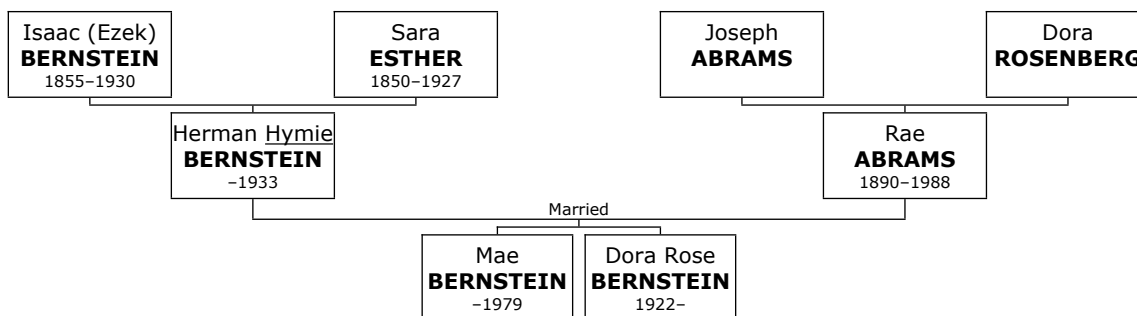

Family of Hymie BERNSTEIN and Rae ABRAMS

139. Herman Hymie BERNSTEIN. He was the son of Isaac (Ezek) BERNSTEIN (143) and Sara ESTHER (144).

Hymie died in New Orleans, LA, on March 13, 1933.

140. He married **Rae ABRAMS**. They had two daughters.

Rae was born in 1890. She was the daughter of Joseph ABRAMS (9) and Dora ROSENBERG (10).

Rae reached 98 years of age and died in Dallas, Tx, on July 13, 1988.

Daughters of Herman Hymie BERNSTEIN and Rae ABRAMS:

- + 607 f I. **Mae BERNSTEIN.** Mae died in Greenville, Miss, on October 31, 1979.
- + 613 f II. **Dora Rose BERNSTEIN** was born in New Orleans, LA, on October 03, 1922.