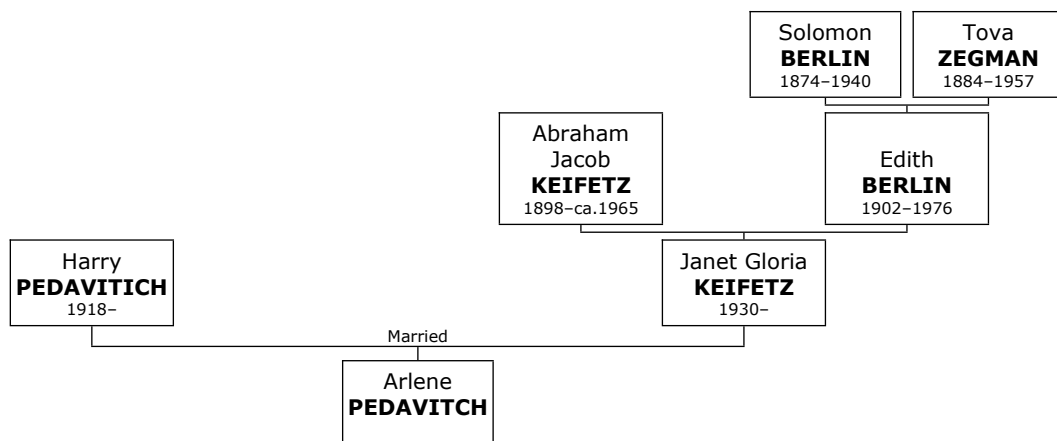

Family of Harry PEDAIVITICH and Janet KEIFETZ

753. Harry PEDAIVITICH was born in 1918.

754. He married **Janet Gloria KEIFETZ**. They have one daughter.

Janet Gloria was born on Thursday, April 03, 1930. She is the daughter of Abraham Jacob KEIFETZ (572) and Edith BERLIN (573).