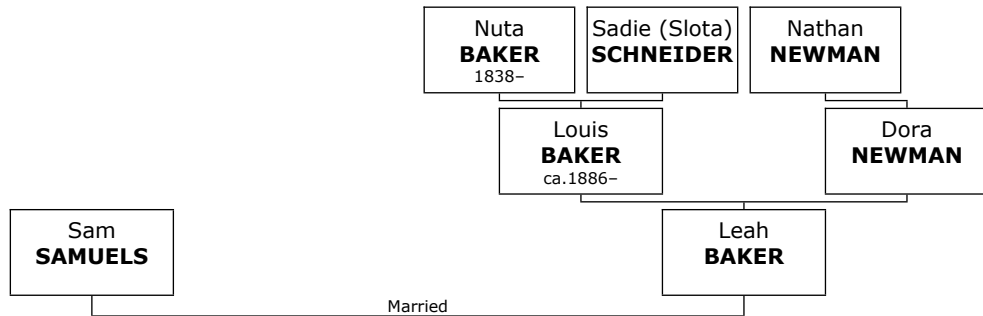

Family of Sam SAMUELS and Leah BAKER

861. Sam SAMUELS.

862. He married **Leah BAKER**. She was the daughter of Louis BAKER (47) and Dora NEWMAN (48).

Joe SANDER

863. Joe SANDER was born on Sunday, July 15, 1934.

Marriages with Charleene Sue GITEL and Unknown UNKNOWN (Page 294) are known.