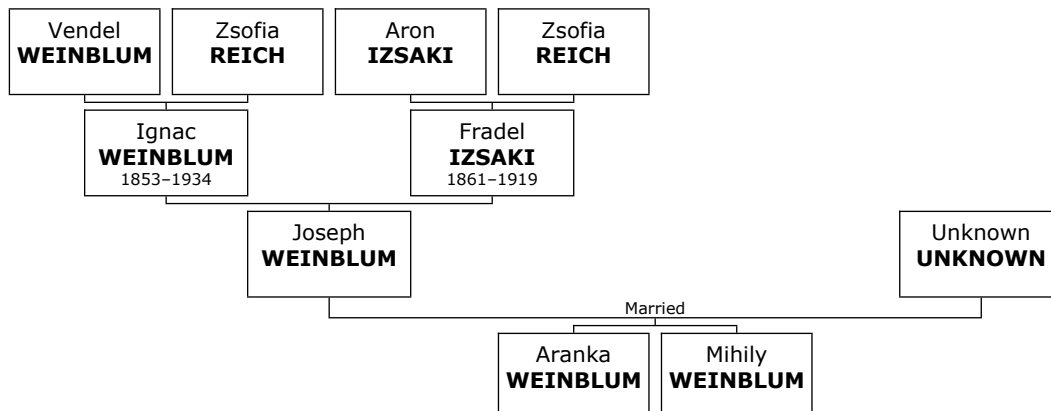

Family of Joseph WEINBLUM and Unknown UNKNOWN