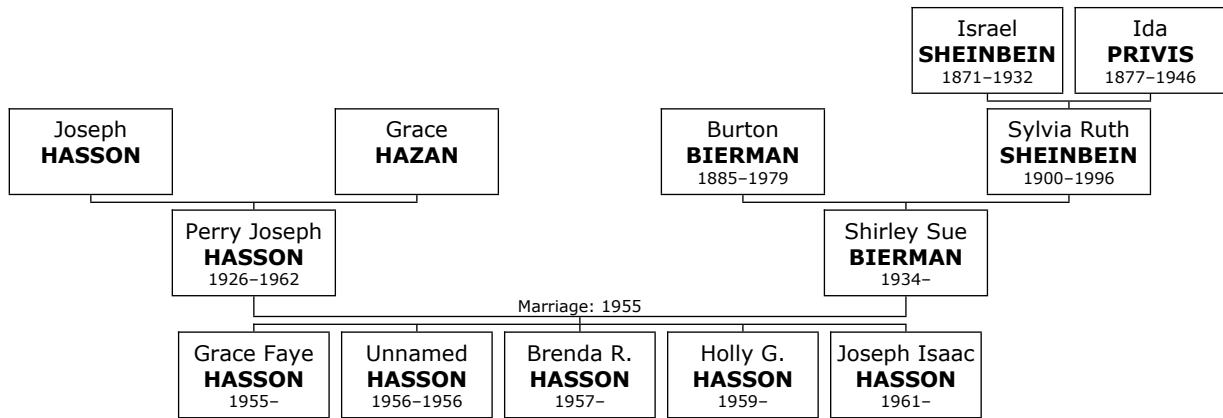

Family of Perry HASSON and Shirley BIERMAN

509. **Perry Joseph HASSON** was born in 1926. He was the son of Joseph HASSON (505) and Grace HAZAN (506).

Perry Joseph died in 1962 at the age of 36.

87. Perry Joseph married **Shirley Sue BIERMAN** on Sunday, March 27, 1955, in Los Angeles, Los Angeles, California, USA. They had five children.

Shirley Sue was born in 1934.

Further details about Shirley Sue may be found on page 54.

Children of Perry Joseph HASSON and Shirley Sue BIERMAN:

- f I. **Grace Faye HASSON** was born in Los Angeles on December 27, 1955.
- m II. **Unnamed HASSON** was born in Los Angeles on September 30, 1956. He died in Los Angeles on September 30, 1956.
- + 834 f III. **Brenda R. HASSON** was born in Los Angeles on September 04, 1957.
- + 308 f IV. **Holly G. HASSON** was born in Orange on April 24, 1959.
- + 507 m V. **Joseph Isaac HASSON** was born in Orange on August 15, 1961.