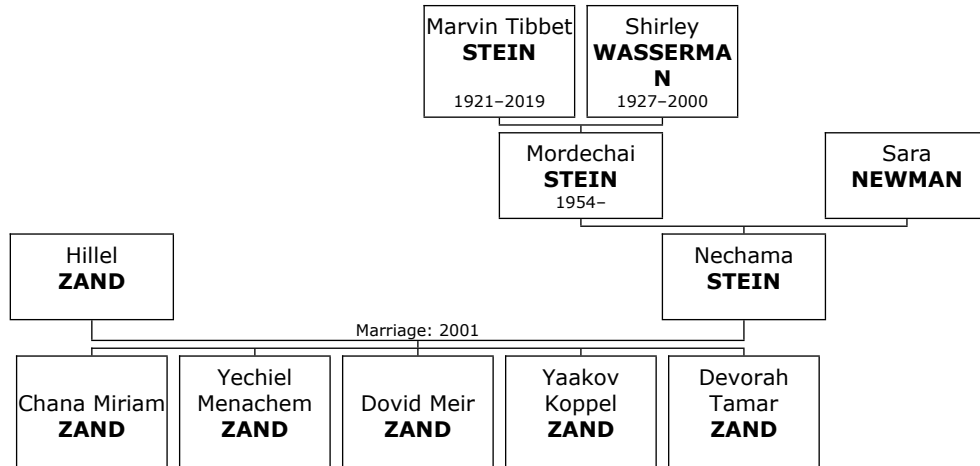

Family of Hillel ZAND and Nechama STEIN

1246. Hillel ZAND.

1247. Hillel married **Nechama STEIN** in 2001. They have five children. She is the daughter of Mordechai STEIN (1064) and Sara NEWMAN (1065).

Children of Hillel ZAND and Nechama STEIN:

- f I. **Chana Miriam ZAND**. She is also known as **Min**.
- m II. **Yechiel Menachem ZAND**.
- m III. **Dovid Meir ZAND**.
- m IV. **Yaakov Koppel ZAND**.
- f V. **Devorah Tamar ZAND**.