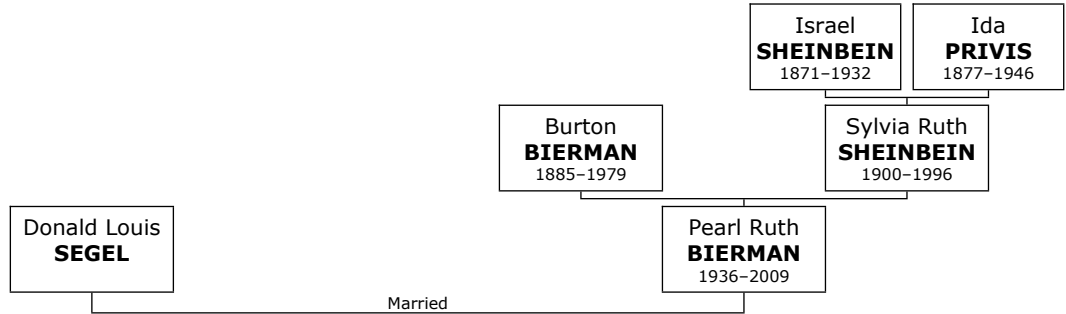

920. He married **Hilda LEWIS**. They had one daughter.

Hilda was born in Belfast, Antrim, Northern Ireland. She was the daughter of Jack Lewis (Pitchinsky) LEWIS (629) and Unknown UNKNOWN (630).

Daughter of Unknown SEDDON and Hilda LEWIS:

+ 227 f I. **Unknown SEDDON**.

Family of Donald SEGEL and Pearl BIERMAN

921. Donald Louis SEGEL.

922. He married **Pearl Ruth BIERMAN**. Pearl Ruth was born on Monday, September 14, 1936. She was the daughter of Burton BIERMAN (164) and Sylvia Ruth SHEINBEIN (165).

Pearl Ruth reached 72 years of age and died in Pacific Palisades, Los Angeles, California, USA, on February 16, 2009.