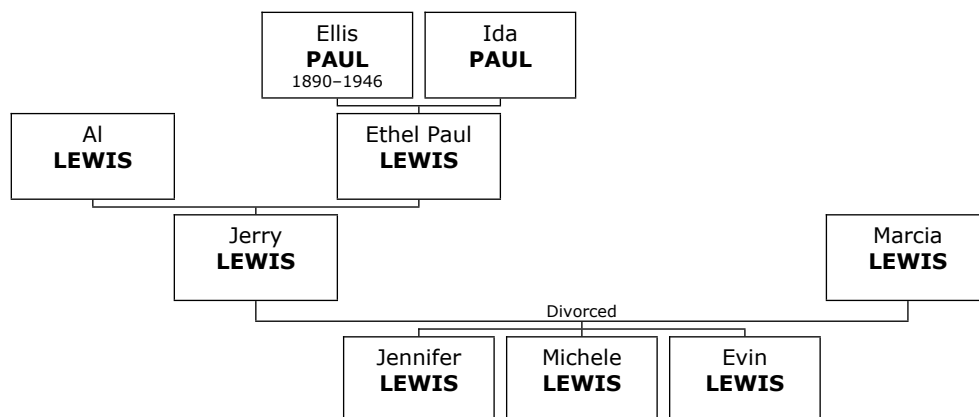

Family of Jerry LEWIS and Marcia LEWIS

631. **Jerry LEWIS**. He was the son of Al LEWIS (627) and Ethel Paul LEWIS (628).