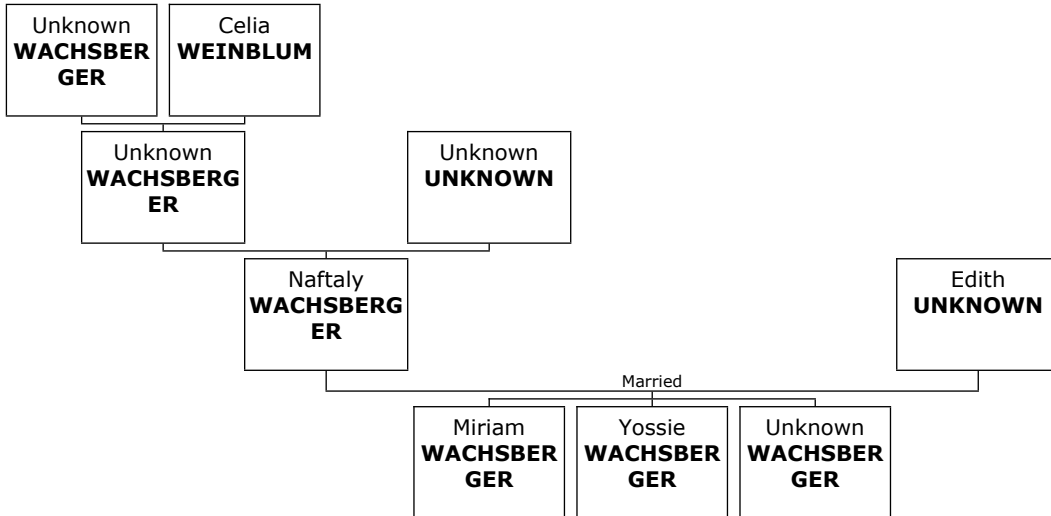

Son of Brider WACHSBERGER and Bella UNKNOWN:

m I. **Zhosy WACHSBERGER.**

Family of Naftaly WACHSBERGER and Edith UNKNOWN

1175. Naftaly WACHSBERGER. He was the son of Unknown WACHSBERGER (1179) and Unknown UNKNOWN (1180).

1176. He married **Edith UNKNOWN.** They had three children.

Children of Naftaly WACHSBERGER and Edith UNKNOWN:

f I. **Miriam WACHSBERGER.**

m II. **Yossie WACHSBERGER.**

m III. **Unknown WACHSBERGER.**