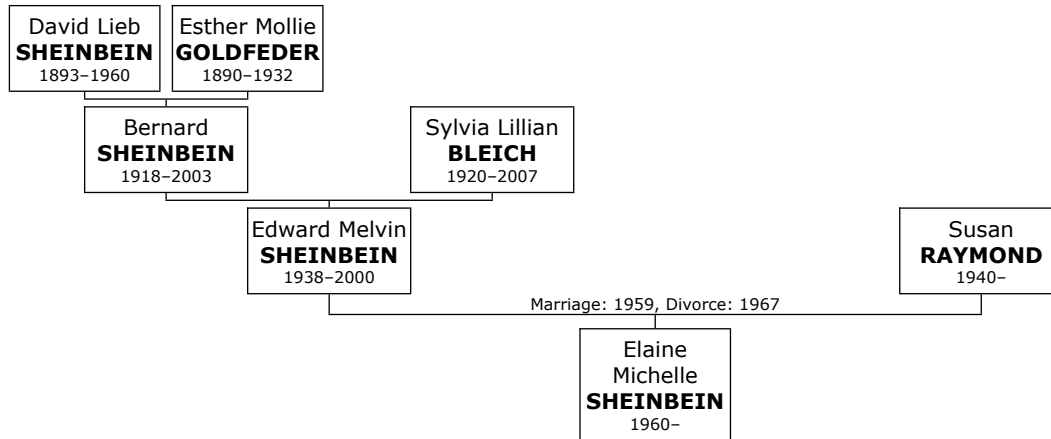

Family of Edward SHEINBEIN and Susan RAYMOND

Here are the details about **Edward Melvin SHEINBEIN's** first marriage, with Susan RAYMOND. You can read more about Edward Melvin on page 321.

1. **946.** Edward Melvin SHEINBEIN married **Susan RAYMOND** in November 1959. They were divorced in 1967. They had one daughter.

Susan was born in St Louis on Monday, July 22, 1940. She is also known as **Sue**.

Daughter of Edward Melvin SHEINBEIN and Susan RAYMOND:

1. f I. **Elaine Michelle SHEINBEIN** was born in Miami, Dade, Florida, on March 28, 1960. She is also known as **Shelli**.