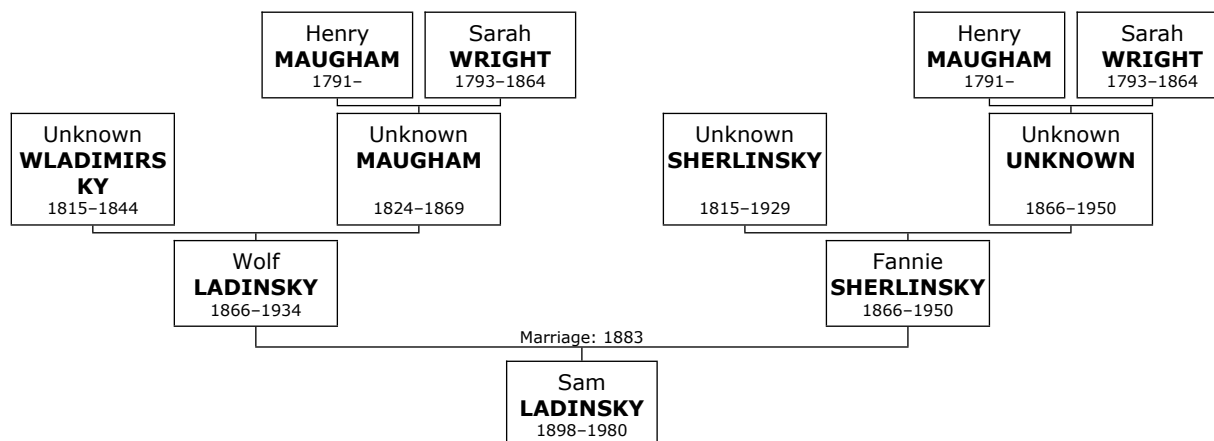

Family of Wolf LADINSKY and Fannie SHERLINSKY