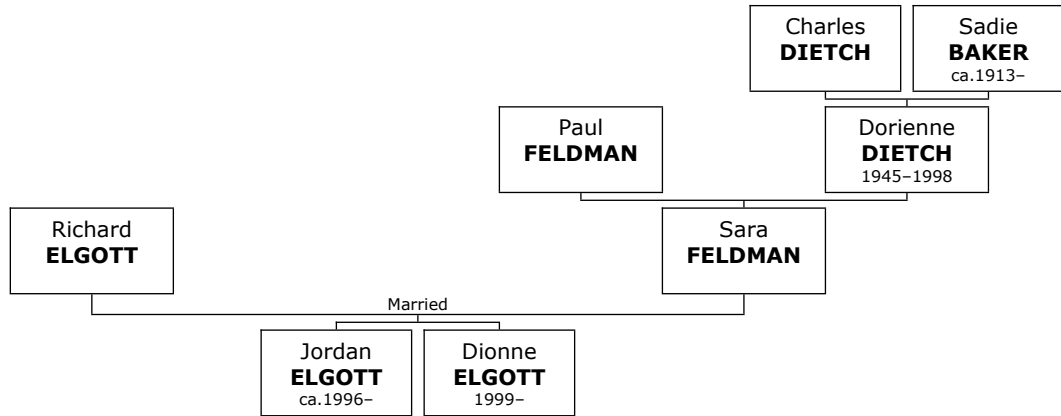

Family of Richard ELGOTT and Sara FELDMAN

297. Richard ELGOTT.

298. He married **Sara FELDMAN**. They had two children. She was the daughter of Paul FELDMAN (341) and Doriennie DIETCH (342).

Children of Richard ELGOTT and Sara FELDMAN:

- m I. **Jordan ELGOTT** was born about 1996.
- f II. **Dionne ELGOTT** was born in January 1999.