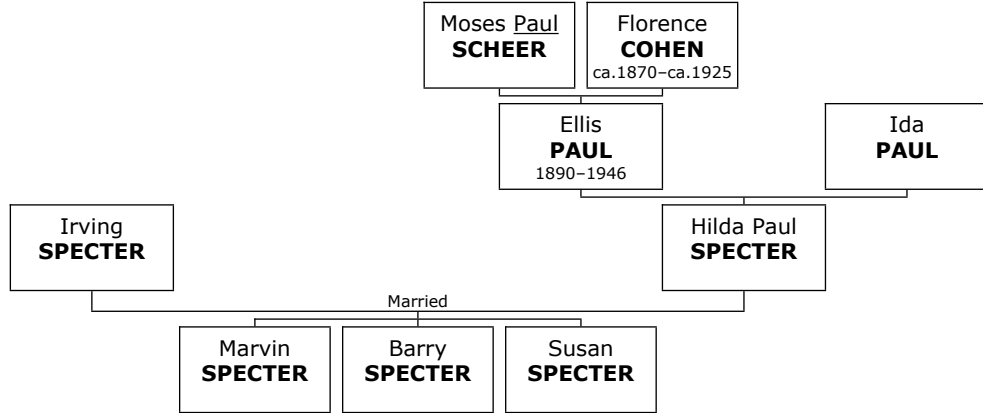

- f II. **Jody SPECTER.**
- f III. **Melissa SPECTER.**

Family of Irving SPECTER and Hilda SPECTER

1047. Irving SPECTER.

1048. He married **Hilda Paul SPECTER**. They had three children. She was the daughter of Ellis PAUL (737) and Ida PAUL (738).

Children of Irving SPECTER and Hilda Paul SPECTER:

- m I. **Marvin SPECTER.**
- + 1045 m II. **Barry SPECTER.**
- + 1122 f III. **Susan SPECTER.**