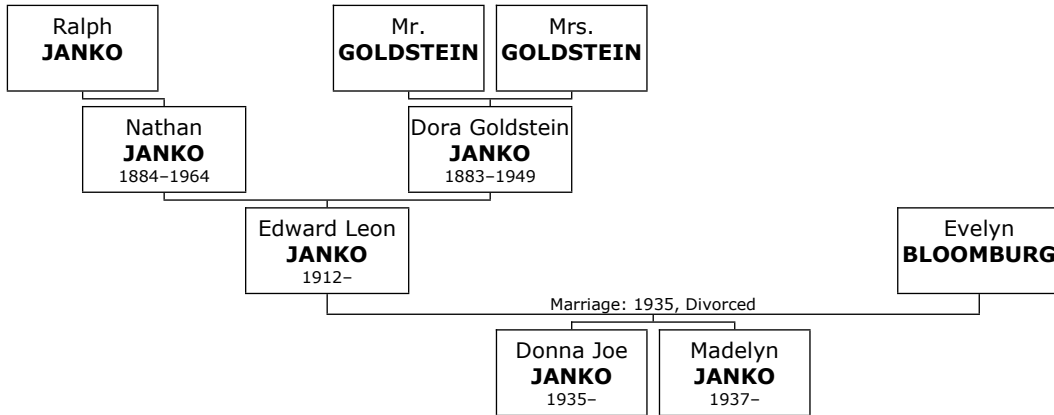

Family of Edward JANKO and Evelyn BLOOMBURG

Here are the details about **Edward Leon JANKO's** first marriage, with Evelyn BLOOMBURG. You can read more about Edward Leon on page 188.

532. Edward Leon JANKO married **Evelyn BLOOMBURG** in 1935 in Div - 1950. They are divorced. They have two daughters.

Daughters of Edward Leon JANKO and Evelyn BLOOMBURG:

- f I. **Donna Joe JANKO** was born in 1935.
- + 810 f II. **Madelyn JANKO** was born in 1937.