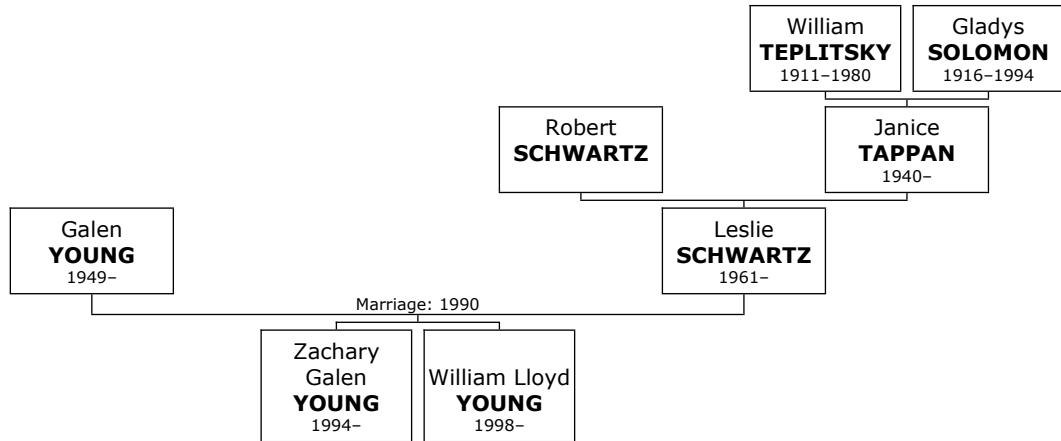

Family of Galen YOUNG and Leslie SCHWARTZ

1240. Galen YOUNG was born on Friday, December 23, 1949.

1241. At the age of 40, Galen married **Leslie SCHWARTZ** on Sunday, May 27, 1990, in San Diego, San Diego, California, USA, when she was 29 years old. They have two sons.

Leslie was born in San Diego on Saturday, January 14, 1961. She is the daughter of Robert SCHWARTZ (916) and Janice TAPPAN (427).

Sons of Galen YOUNG and Leslie SCHWARTZ:

- m I. **Zachary Galen YOUNG** was born in Vashon Island, King, Washington, on June 27, 1994.
- m II. **William Lloyd YOUNG** was born in Vashon Island on June 16, 1998.