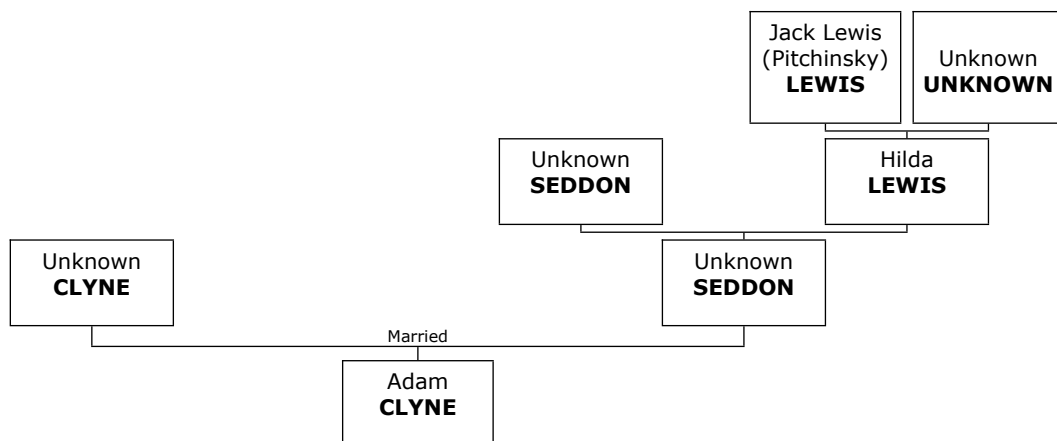

Family of Unknown CLYNE and Unknown SEDDON

226. Unknown CLYNE.

227. He married **Unknown SEDDON**. They had one son. She was the daughter of Unknown SEDDON (919) and Hilda LEWIS (920).

Son of Unknown CLYNE and Unknown SEDDON:

1. m I. **Adam CLYNE** was born in Manchester, Lancashire, England.