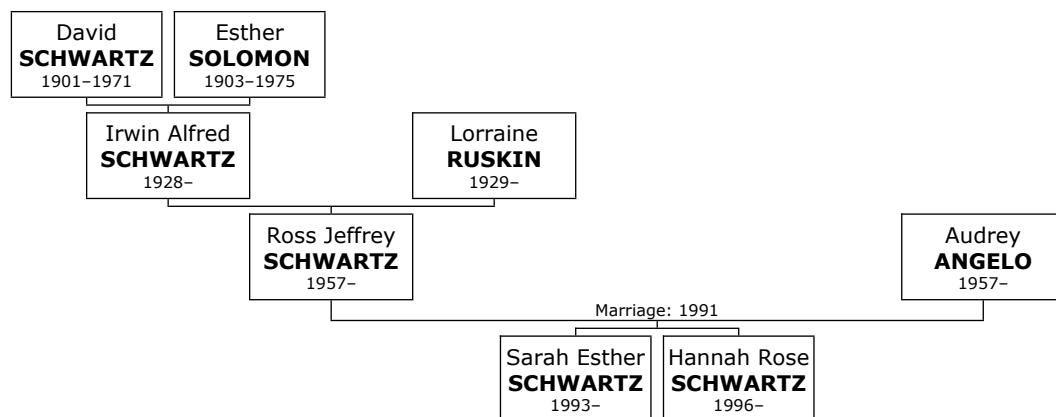

Family of Ross SCHWARTZ and Audrey ANGELO