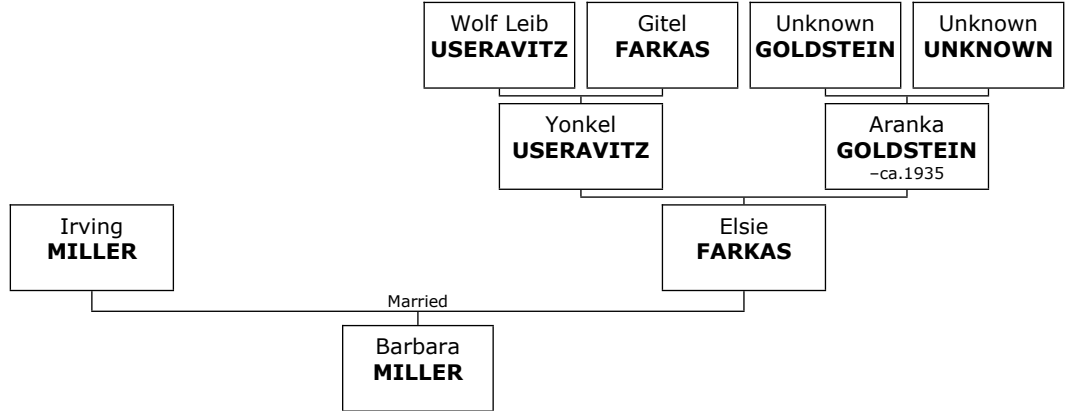

+ 768 f II. **Etta Miller POPKIN.**

+ 687 m III. **Irving MILLER.** He was also known as **Itzie.**

Family of Irving MILLER and Elsie FARKAS

685. Irving MILLER. Irving died in Los Angeles, Los Angeles, California, USA.

686. He married **Elsie FARKAS.** They had one daughter. She was the daughter of Yonkel USERAVITZ (1165) and Aranka GOLDSTEIN (1166).

Elsie died in Los Angeles.

Daughter of Irving MILLER and Elsie FARKAS:

+ 85 f I. **Barbara MILLER.**