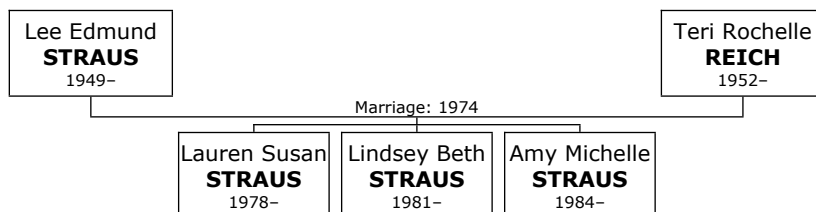

Israel STONE

1077. Israel STONE.

Family of Lee STRAUS and Teri REICH