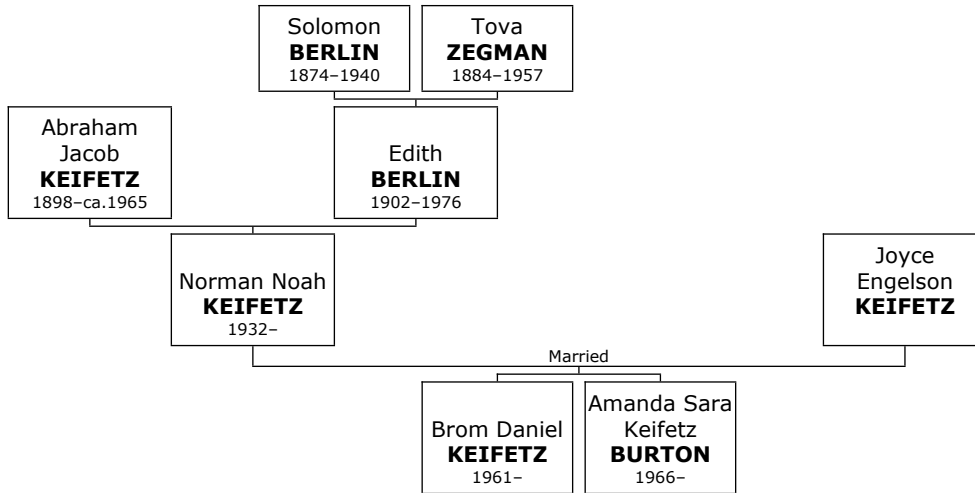

Family of Norman KEIFETZ and Joyce KEIFETZ

576. Norman Noah KEIFETZ was born on Monday, March 21, 1932. He is the son of Abraham Jacob KEIFETZ (572) and Edith BERLIN (573).

577. He married Joyce Engelson KEIFETZ. They have two children.

Children of Norman Noah KEIFETZ and Joyce Engelson KEIFETZ:

+ 574 m I. Brom Daniel KEIFETZ was born on August 01, 1961.

+ 207 f II. Amanda Sara Keifetz BURTON was born on May 26, 1966. She is also known as Mandy.