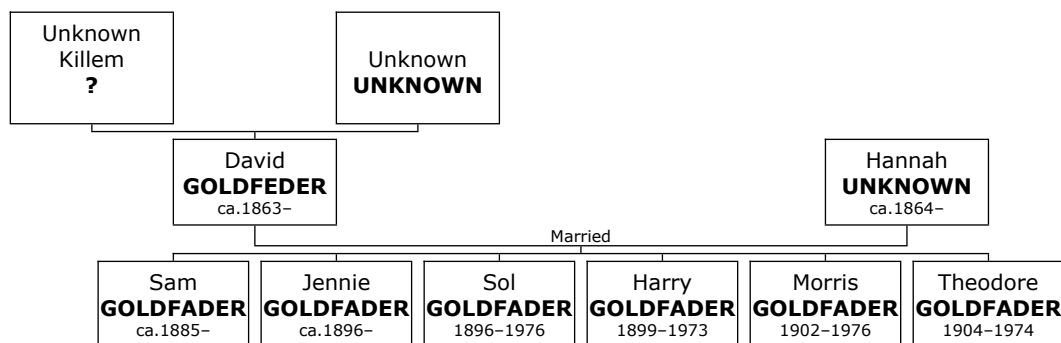

Family of David GOLDFEDER and Hannah UNKNOWN

436. David GOLDFEDER was born about 1863 in Russia. He was the son of Unknown Killlem ? (1) and Unknown UNKNOWN (2). He was also known as **David GOLDFADER**.

David worked as a Tailor. He immigrated to Russia in 1900.