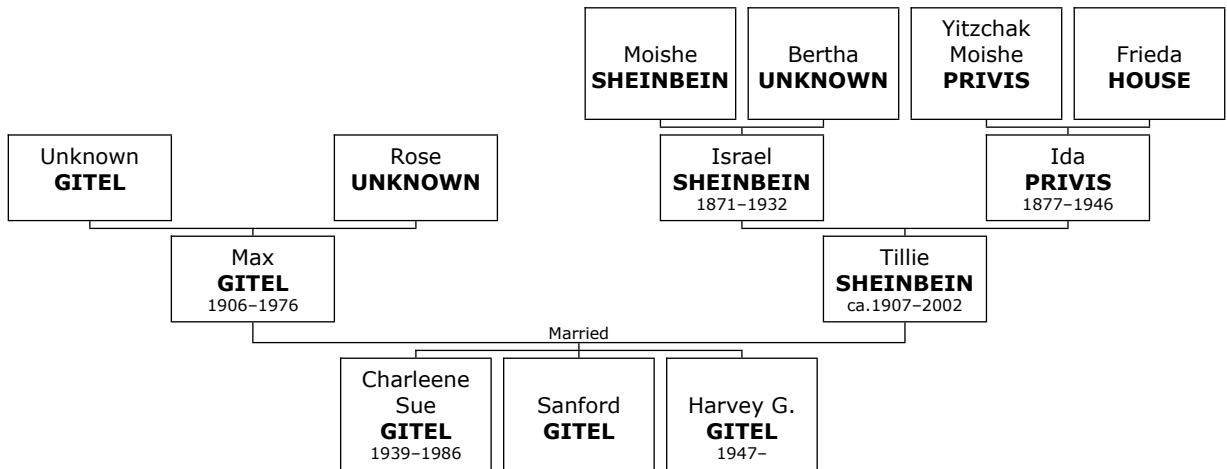

Sarah was born in Kolki, Khmelnytsky, Ukraine, in 1884. She was the daughter of Yitzchak Moishe PRIVIS (780) and Frieda HOUSE (781).

Sarah reached 79 years of age and died in St Louis, St Louis, Missouri, USA, on September 15, 1963.

Children of Louis GELLMAN and Sarah PRIVIS:

- m I. **Shiah GELLMAN.**
- + 425 f II. **Millie Ruth GELLMAN.**
- m III. **Jake GELLMAN.**

Family of Max GITEL and Tillie SHEINBEIN

413. **Max GITEL** was born on Tuesday, December 25, 1906. He was the son of Unknown GITEL (417) and Rose UNKNOWN (418).

Max died in St Louis, St Louis, Missouri, USA, in June 1976 at the age of 69.

414. He married **Tillie SHEINBEIN**. They had three children.

Tillie was born in Kolki, Khmelnytsky, Ukraine, about 1907. She was the daughter of Israel SHEINBEIN (956) and Ida PRIVIS (957).

Tillie reached 95 years of age and died in Israel on June 23, 2002.

Children of Max GITEL and Tillie SHEINBEIN:

- + 864 f I. **Charleene Sue GITEL** was born on March 31, 1939. She died in October 1986 at the age of 47.
- + 415 m II. **Sanford GITEL.**
- m III. **Harvey G. GITEL** was born on April 30, 1947.