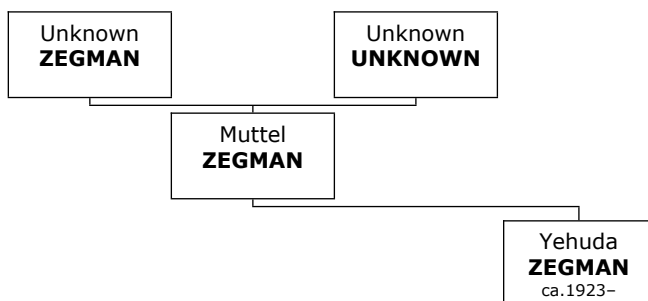

Muttel ZEGMAN