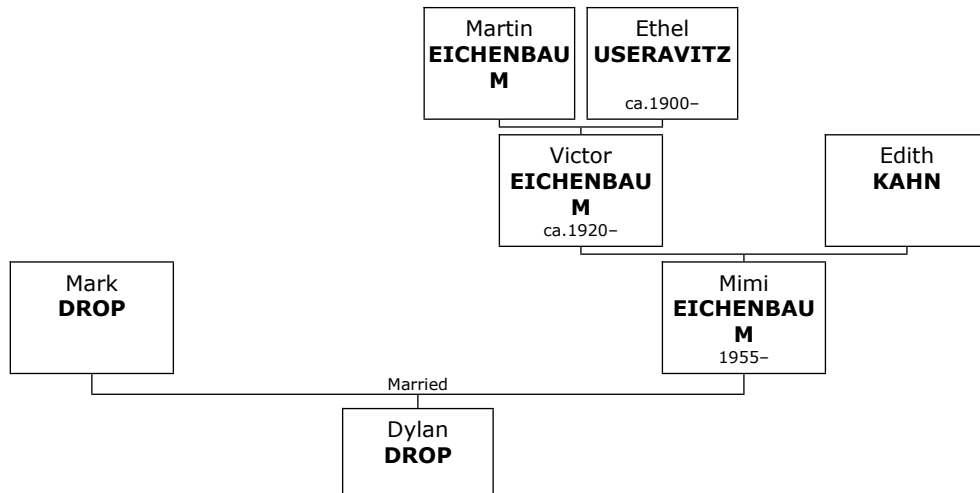

Family of Mark DROP and Mimi EICHENBAUM

285. Mark DROP.

286. He married **Mimi EICHENBAUM**. They have one son.

Mimi was born in 1955. She is the daughter of Victor EICHENBAUM (295) and Edith KAHN (296).

Son of Mark DROP and Mimi EICHENBAUM:

m I. **Dylan DROP.**