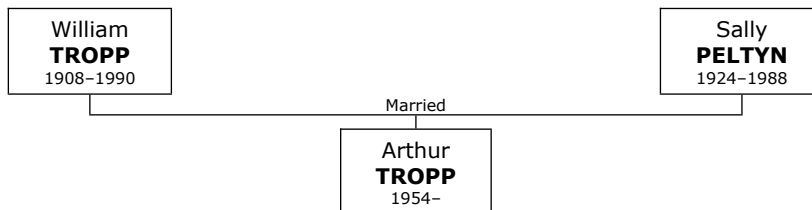

Family of William TROPP and Sally PELTYN

1115. William TROPP was born on Saturday, March 14, 1908. He died in San Diego, San Diego, California, USA, on February 10, 1990, at the age of 81.

1116. He married **Sally PELTYN**. They had one son.

Sally was born on Tuesday, November 11, 1924. Sally reached 63 years of age and died in San Diego on April 11, 1988.

Son of William TROPP and Sally PELTYN:

+ 1113 m I. **Arthur TROPP** was born on May 27, 1954. He is also known as **Artie TROPP**.