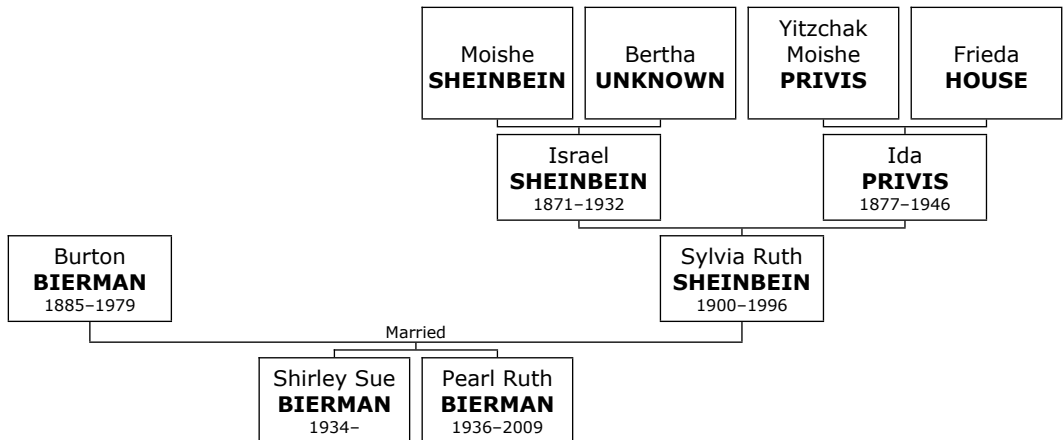

Daughter of John Henry BICKLEY and Willie Lee BICKLEY:

+ 119 f I. **Annette Willardean Dean BICKLEY** was born in Columbia, SC, on July 30, 1935.

Family of Burton BIERMAN and Sylvia SHEINBEIN

164. **Burton BIERMAN** was born on Tuesday, February 24, 1885. He was also known as **Ben or Bert.**