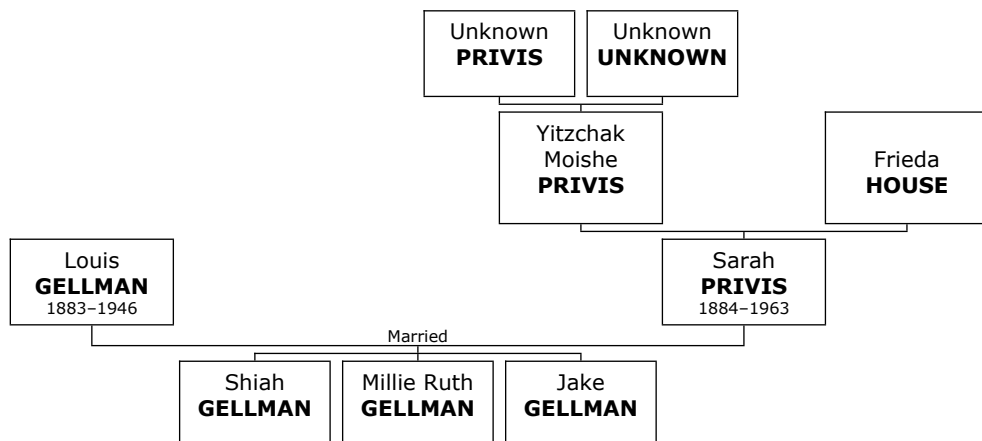

Family of Louis GELLMAN and Sarah PRIVIS

411. Louis GELLMAN was born in 1883. He died in St Louis, St Louis, Missouri, USA, in April 1946 at the age of 63.

412. He married **Sarah PRIVIS**. They had three children.