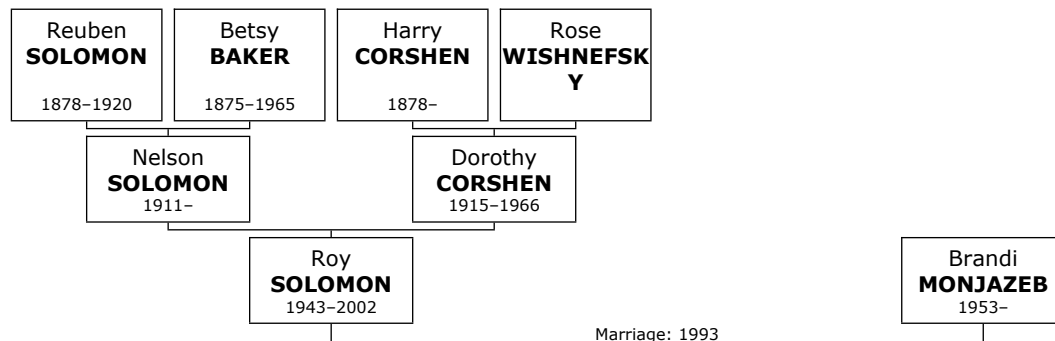

Family of Roy SOLOMON and Brandi MONJAZEB