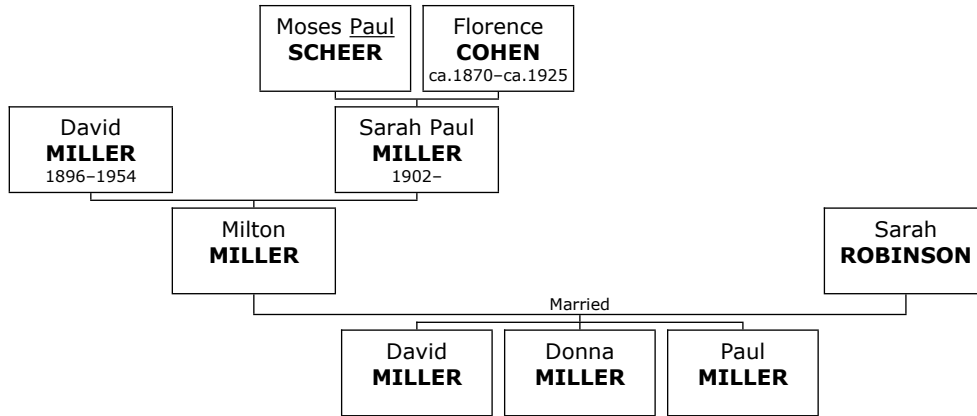

Family of Milton MILLER and Sarah ROBINSON

689. Milton MILLER. He was the son of David MILLER (679) and Sarah Paul MILLER (680).

690. He married **Sarah ROBINSON**. They had three children.
She was also known as **Bubbie**.

Children of Milton MILLER and Sarah ROBINSON:

- + 681 m I. **David MILLER**.
- + 1132 f II. **Donna MILLER**.
- + 691 m III. **Paul MILLER**.