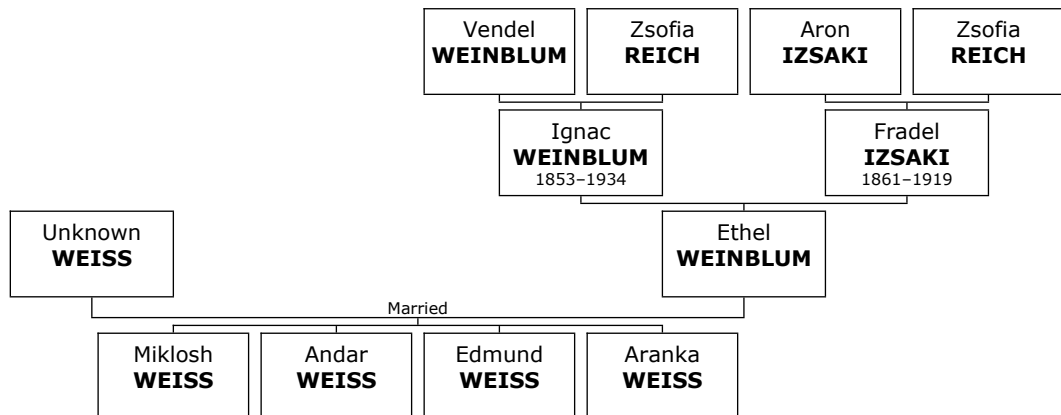

Family of Unknown WEISS and Ethel WEINBLUM