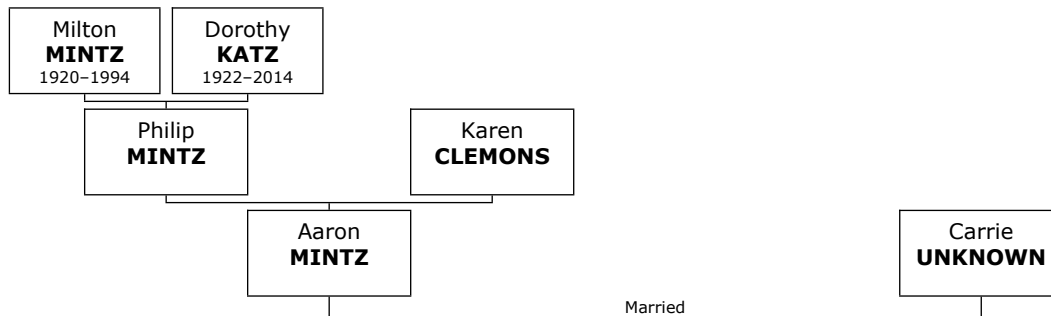

Family of Aaron MINTZ and Carrie UNKNOWN

699. Aaron MINTZ. He was the son of Philip MINTZ (703) and Karen CLEMONS (704).

700. He married **Carrie UNKNOWN**.