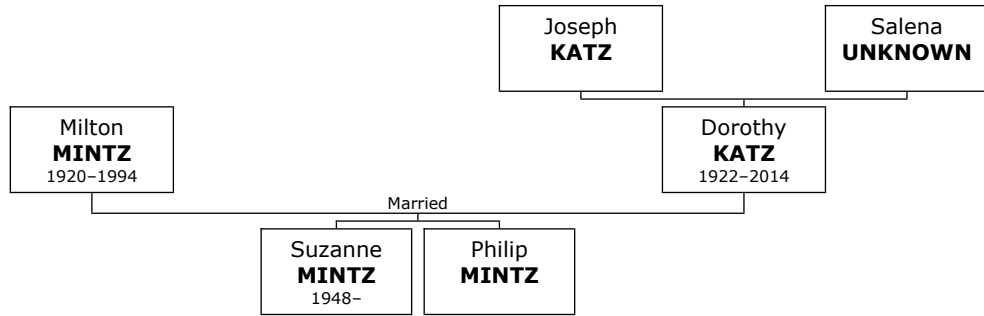

Family of Milton MINTZ and Dorothy KATZ

701. Milton MINTZ was born on Wednesday, September 29, 1920. He died in Brentwood, Williamson, Tennessee, USA, on July 16, 1994, at the age of 73.

702. He married **Dorothy KATZ**. They had two children.

Dorothy was born in Shelbyville North, Bedford, on Monday, October 30, 1922. She was the daughter of Joseph KATZ (566) and Salena UNKNOWN (567).

Dorothy reached 92 years of age and died in Nashville, Davidson, on November 22, 2014.

Children of Milton MINTZ and Dorothy KATZ:

- + 587 f I. **Suzanne MINTZ** was born in Nashville on September 01, 1948.
- + 703 m II. **Philip MINTZ** was born in Nashville.