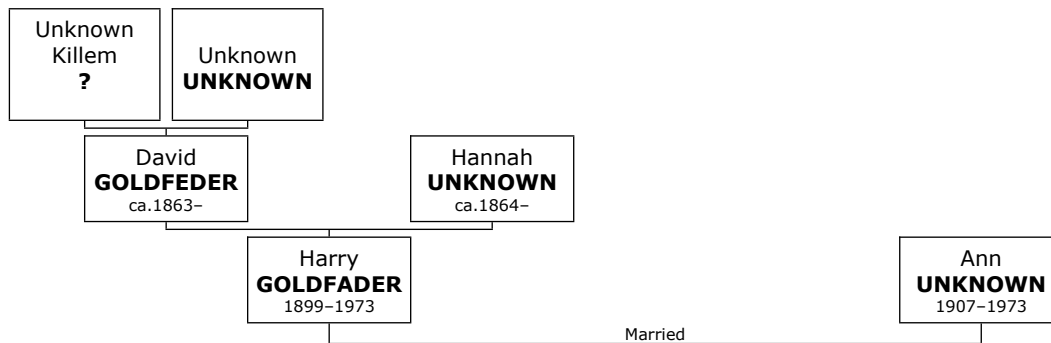

Family of Harry GOLDFADER and Ann UNKNOWN

432. **Harry GOLDFADER** was born on Friday, April 21, 1899, in Russia. He was the son of David GOLDFEDER (436) and Hannah UNKNOWN (437). He was also known as **Harry GOLDFADER**.

Harry worked as an Electrician. He immigrated to Russia in 1903.

Harry was naturalized in 1903. He died in St Louis, St Louis, Missouri, USA, in May 1973 at the age of 74.

433. He married **Ann UNKNOWN**. Ann was born on Wednesday, May 01, 1907.

She reached 66 years of age and died in St Louis in October 1973.