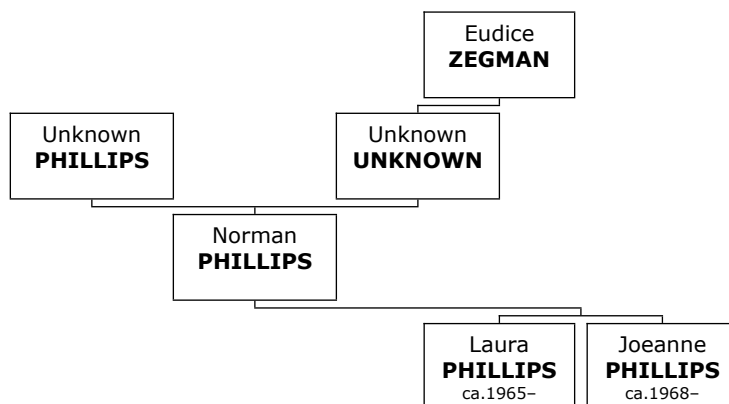

Norman PHILLIPS

759. Norman PHILLIPS. He was the son of Unknown PHILLIPS (760) and Unknown UNKNOWN (761).

More facts and events for Norman PHILLIPS:

Residence: London, England

Daughters of Norman PHILLIPS:

- f I. **Laura PHILLIPS** was born about 1965.