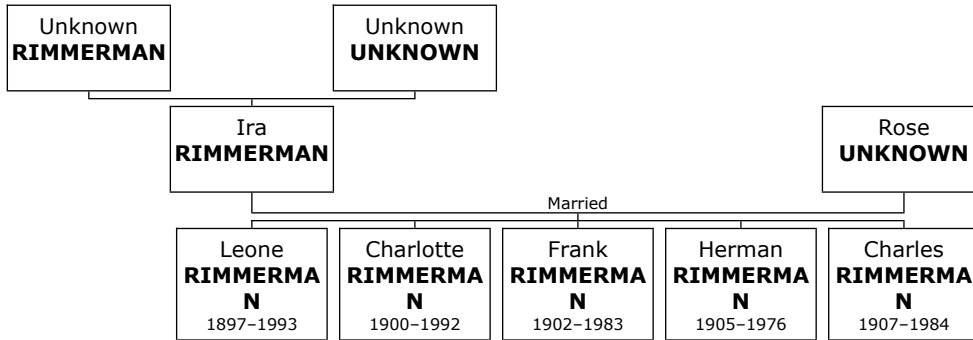

Frank died in May 1983 at the age of 80.

796. He married **Unknown UNKNOWN**. They had one son.

Son of Frank RIMMERMAN and Unknown UNKNOWN:

+ 789 m I. **Barry RIMMERMAN**.

Family of Ira RIMMERMAN and Rose UNKNOWN

797. Ira RIMMERMAN. He was the son of Unknown RIMMERMAN (801) and Unknown UNKNOWN (802).

798. He married **Rose UNKNOWN**. They had five children.

Children of Ira RIMMERMAN and Rose UNKNOWN:

- m I. **Leone RIMMERMAN** was born on December 16, 1897. He died in March 1993 at the age of 95.
- f II. **Charlotte RIMMERMAN** was born on May 06, 1900. She died in March 1992 at the age of 91.
- + 795 m III. **Frank RIMMERMAN** was born on September 14, 1902. He died in May 1983 at the age of 80.
- m IV. **Herman RIMMERMAN** was born on January 09, 1905. He died in August 1976 at the age of 71.
- m V. **Charles RIMMERMAN** was born on March 17, 1907. He died in May 1984 at the age of 77.