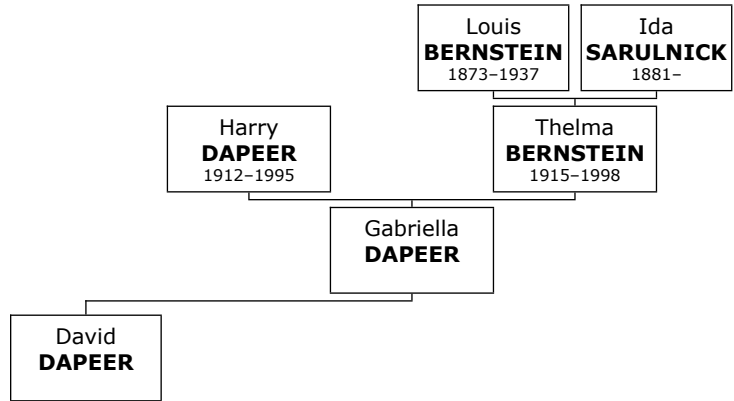

D

Gabriella DAPEER

260. Gabriella DAPEER. She was the daughter of Harry DAPEER (261) and Thelma BERNSTEIN (262).

Son of Gabriella DAPEER:

m I. **David DAPEER.**