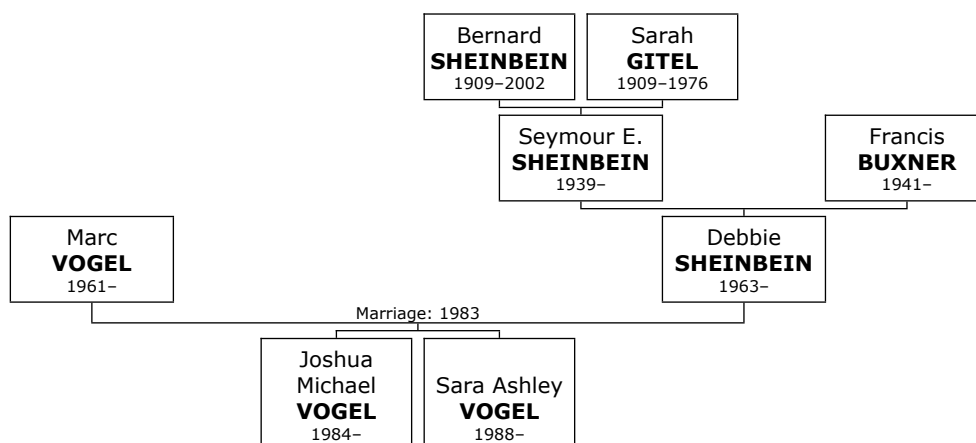

V

Family of Marc VOGEL and Debbie SHEINBEIN