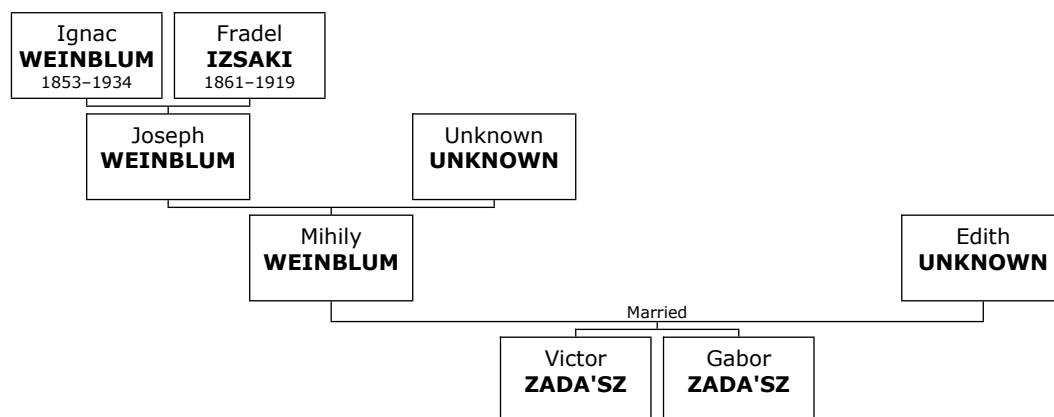

1197. Joseph WEINBLUM. He was the son of Ignac WEINBLUM (1194) and Fradel IZSAKI (1195).

Joseph died in New York, USA.

1198. He married **Unknown UNKNOWN.** They had two children.

Children of Joseph WEINBLUM and Unknown UNKNOWN:

1. f I. **Aranka WEINBLUM.** Her cause of death was holocaust.
   + 1199 m II. **Mihily WEINBLUM.** He was also known as **Mehi ZADA'SZ.**
   Mihily died in Budapest, Budapest, Hungary.

Family of Mihily WEINBLUM and Edith UNKNOWN

1199. Mihily WEINBLUM. He was the son of Joseph WEINBLUM (1197) and Unknown UNKNOWN (1198). He was also known as **Mehi ZADA'SZ.**

Mihily died in Budapest, Budapest, Hungary.

1200. He married **Edith UNKNOWN.** They had two sons.

Sons of Mihily WEINBLUM and Edith UNKNOWN:

1. + 1244 m I. **Victor ZADA'SZ.**
   + 1242 m II. **Gabor ZADA'SZ.**

Vendel WEINBLUM

1201. Vendel WEINBLUM. He was also known as **Emanuel.**

Marriages with Zsofia REICH and Rebeka Fani SILBERMANN (Page 404) are known.