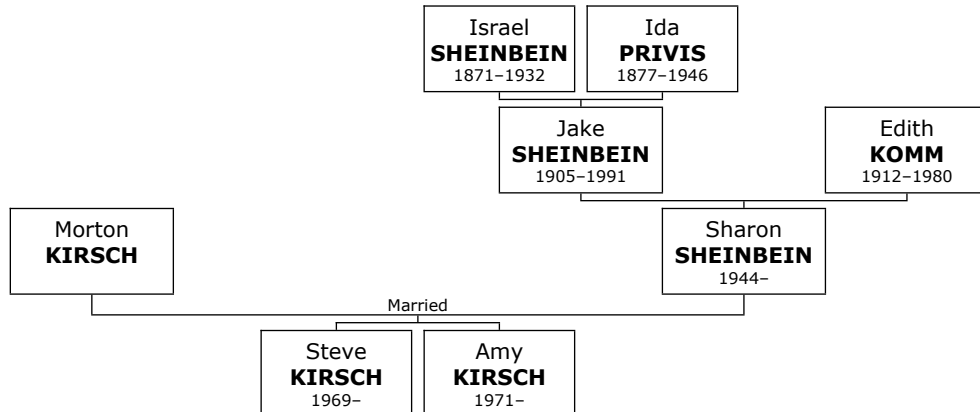

Family of Morton KIRSCH and Sharon SHEINBEIN

580. Morton KIRSCH.

581. He married **Sharon SHEINBEIN**. They have two children.

Sharon was born on Sunday, April 23, 1944. She is the daughter of Jake SHEINBEIN (960) and Edith KOMM (961).