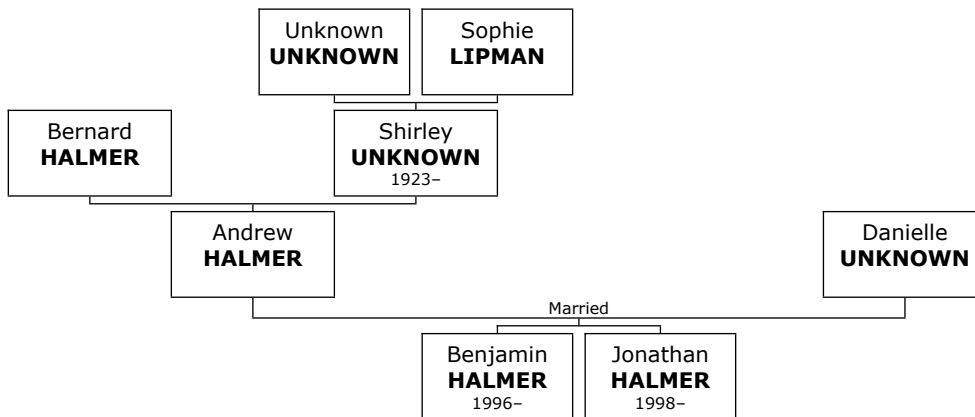

Family of Andrew HALMER and Danielle UNKNOWN

499. Andrew HALMER was born in London, London, England. He is the son of Bernard HALMER (501) and Shirley UNKNOWN (502).