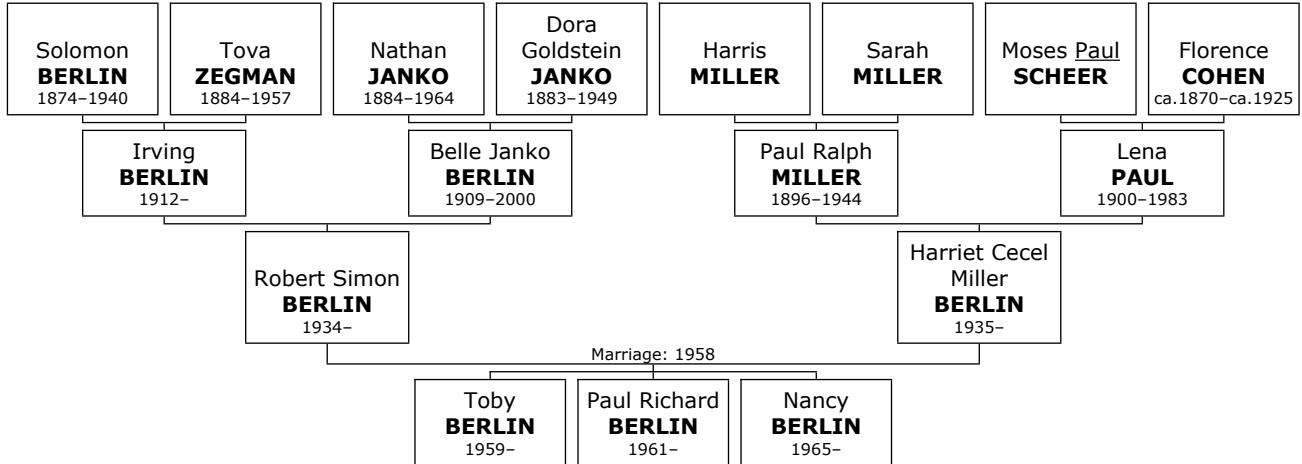

1. **98.** At the age of 34, Paul Richard married **Susan Lisa FEIG** on Sunday, June 30, 1996, in Short Hills, New Jersey, when she was 32 years old. Susan Lisa was born in East Orange on Friday, October 25, 1963. She is the daughter of Gerald FEIG (333) and Anna Mildred ASMAN (334).

Family of Robert BERLIN and Harriet BERLIN

1. **99.** **Robert Simon BERLIN** was born on Friday, June 29, 1934, in Atlanta, Georgia. He is the son of Irving BERLIN (93) and Belle Janko BERLIN (94).

Robert Simon works as a Dentist.

More facts and events for Robert Simon BERLIN:

Residence: Atlanta, Georgia

1. **100.** At the age of 24, Robert Simon married **Harriet Cecel Miller BERLIN** on Sunday, December 28, 1958, in Harrisonburg, Virginia, when she was 23 years old. They have three children.

Harriet Cecel Miller was born in Harrisonburg on Thursday, June 27, 1935. She is the daughter of Paul Ralph MILLER (693) and Lena PAUL (694).

Children of Robert Simon BERLIN and Harriet Cecel Miller BERLIN:

- + 840 f I. **Toby BERLIN** was born in Washington, D.C., on September 10, 1959.
- + 97 m II. **Paul Richard BERLIN** was born in Valdosta, Georgia, on December 27, 1961.
- f III. **Nancy BERLIN** was born in Atlanta on June 19, 1965. She works as an Artist.