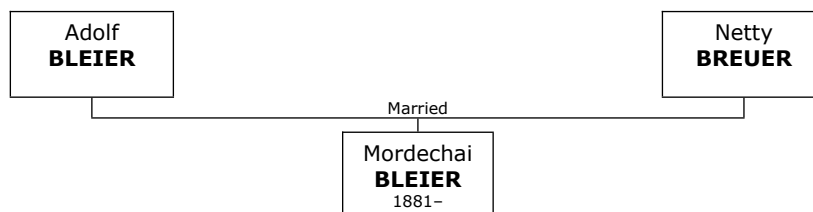

Thomas died on September 06, 1956, at the age of 44.

178. He married **Virginia BLATT**.

Family of Adolf BLEIER and Netty BREUER

179. Adolf BLEIER.

180. He married **Netty BREUER**. They had one son.

Son of Adolf BLEIER and Netty BREUER: