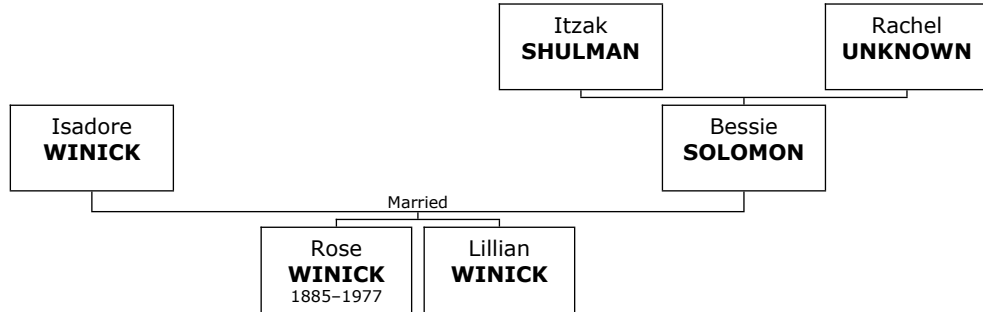

1224. He married **Amanda Nicole SCHUFF**. They had two children. She was the daughter of Samuel Lawrence SCHUFF (896) and Virginia Ann Marie EDWARDS (897).

Children of Joshua WHITTAKER and Amanda Nicole SCHUFF:

- f I. **Abigail Elizabeth WHITTAKER**.
- m II. **Joshua Christian WHITTAKER**.

Family of Isadore WINICK and Bessie SOLOMON

1225. Isadore WINICK.

1226. He married **Bessie SOLOMON**. They had two daughters. She was the daughter of Itzak SHULMAN (998) and Rachel UNKNOWN (999).

Daughters of Isadore WINICK and Bessie SOLOMON:

- + 590 f I. **Rose WINICK** was born on June 27, 1885. She died in Ohio, USA, in June 1977 at the age of 91.
- f II. **Lillian WINICK**.