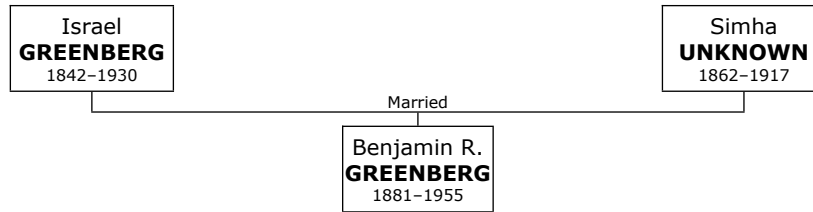

+ 467 m I. **Nathan GREENBERG** was born in Russia in July 1854. He died in Los Angeles, Los Angeles, California, USA.

Family of Israel GREENBERG and Simha UNKNOWN

461. Israel GREENBERG was born in 1842 in Russia. He died in Toledo, Ohio, USA, in 1930 at the age of 88.