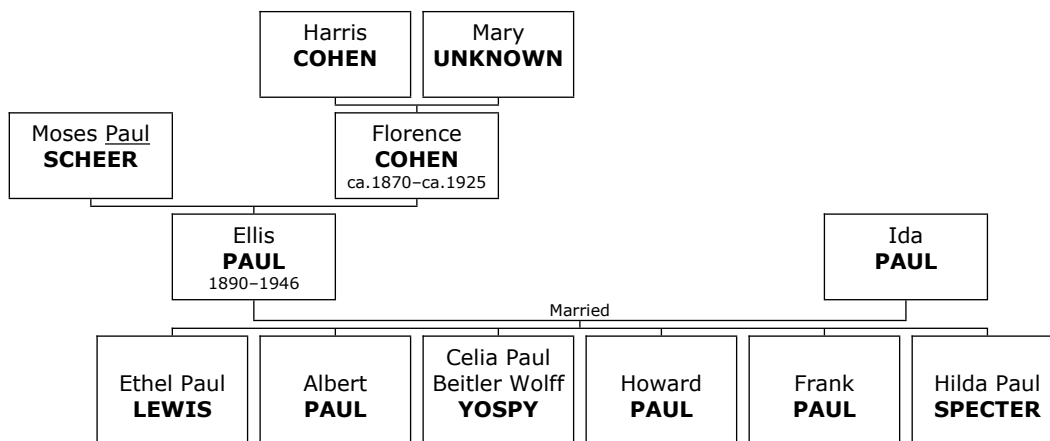

Family of Ellis PAUL and Ida PAUL

737. Ellis PAUL was born in 1890. He was the son of Moses Paul SCHEER (873) and Florence COHEN (874).

Ellis died in 1946 at the age of 56.

738. He married **Ida PAUL**. They had six children.

Children of Ellis PAUL and Ida PAUL:

- + 628 f I. **Ethel Paul LEWIS.**
- + 734 m II. **Albert PAUL.**
- + 80 f III. **Celia Paul Beitler Wolff YOSPY.**
- + 743 m IV. **Howard PAUL.**
- + 739 m V. **Frank PAUL.**
- + 1048 f VI. **Hilda Paul SPECTER.**