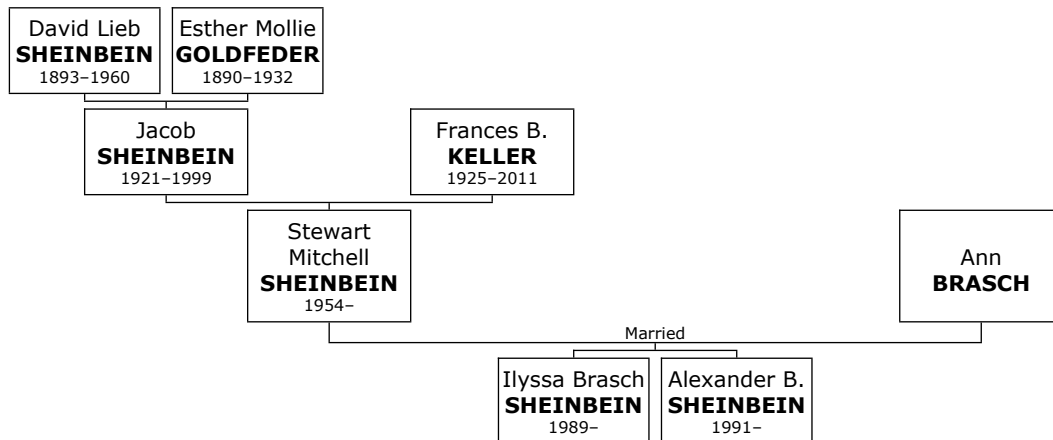

980. Stanley SHEINBEIN was born on Tuesday, January 07, 1941, in St Louis, St Louis, Missouri, USA. He is the son of Bernard SHEINBEIN (933) and Sarah GITEL (934).

981. He married **Ruth BEILENSON**. They have two children.

Ruth was born in November 1942.

Children of Stanley SHEINBEIN and Ruth BEILENSON:

f I. **Laura SHEINBEIN** was born in St Louis.

+ 972 m II. **Robert Isadore SHEINBEIN** was born on July 16, 1965.

Family of Stewart SHEINBEIN and Ann BRASCH