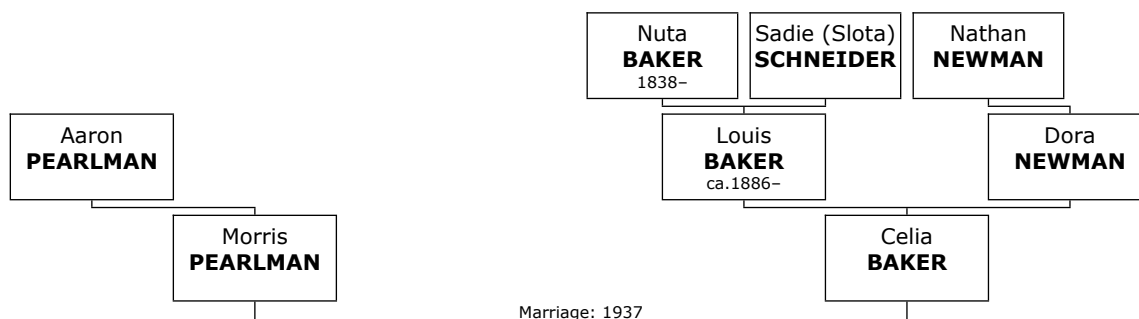

Family of Morris PEARLMAN and Celia BAKER

751. Morris PEARLMAN. He was the son of Aaron PEARLMAN (750).

752. Morris married **Celia BAKER** on Wednesday, October 06, 1937. She was the daughter of Louis BAKER (47) and Dora NEWMAN (48).