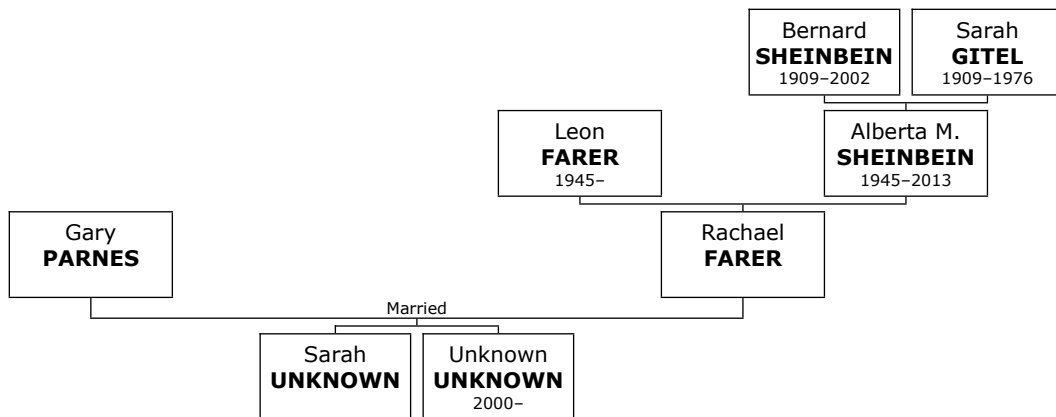

Daughter of William Frederick PARKER and June Marion BECKET:

+ 987 f I. **Cynthia PARKER** was born in Jacksonville, North Carolina, on February 03, 1961.

Family of Gary PARNES and Rachael FARER

730. Gary PARNES.

731. He married **Rachael FARER**. They have two daughters. She is the daughter of Leon FARER (317) and Alberta M. SHEINBEIN (318).

Daughters of Gary PARNES and Rachael FARER:

f I. **Sarah UNKNOWN.**

f II. **Unknown UNKNOWN** was born in April 2000.