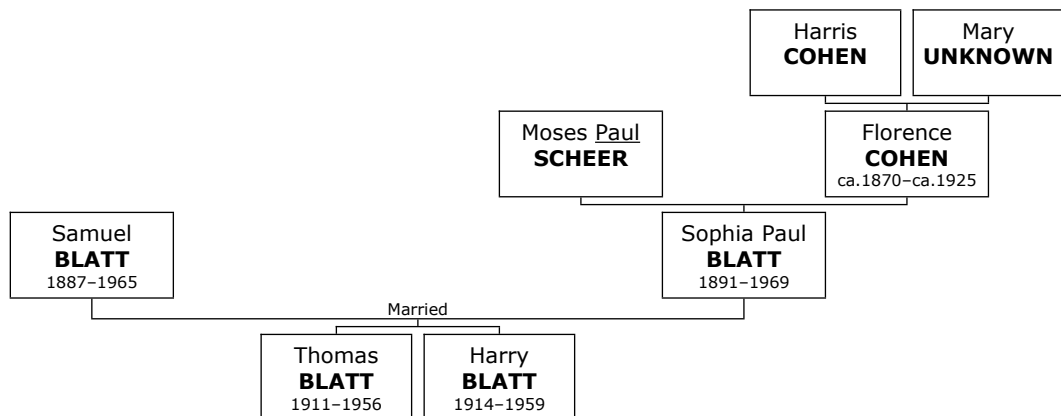

Family of Samuel BLATT and Sophia BLATT

175. **Samuel BLATT** was born on Wednesday, August 10, 1887. He died on November 28, 1965, at the age of 78.

176. He married **Sophia Paul BLATT**. They had two sons.