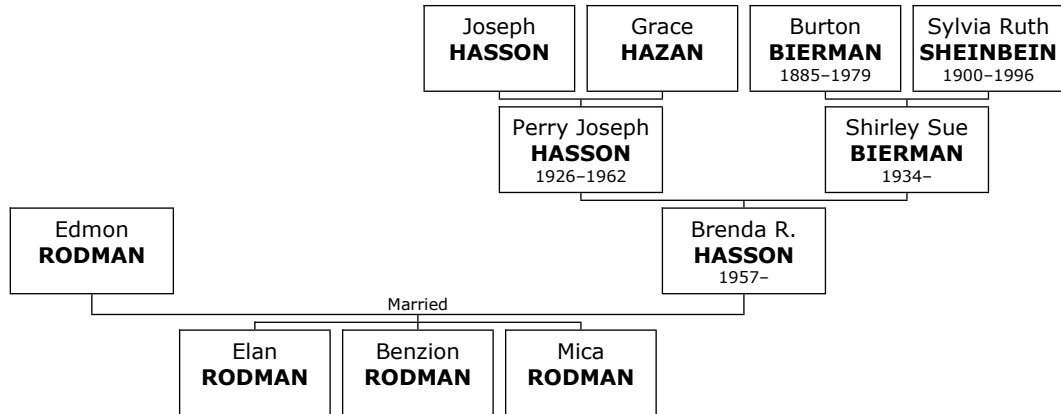

Family of Edmon RODMAN and Brenda HASSON

833. Edmon RODMAN.

834. He married **Brenda R. HASSON**. They have three sons.

Brenda R. was born in Los Angeles, Los Angeles, California, USA, on Wednesday, September 04, 1957. She is the daughter of Perry Joseph HASSON (509) and Shirley Sue BIERMAN (87).

Sons of Edmon RODMAN and Brenda R. HASSON:

- m I. **Elan RODMAN**.
- m II. **Benzion RODMAN**.
- m III. **Mica RODMAN**.