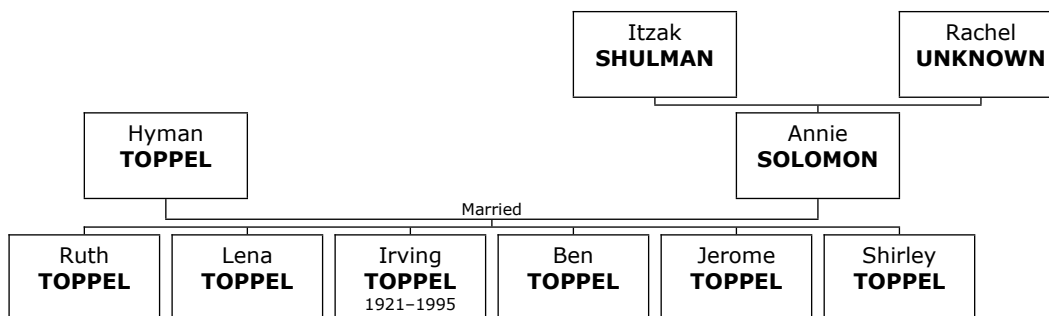

Family of Hyman TOPPEL and Annie SOLOMON

1110. Hyman TOPPEL.

1111. He married **Annie SOLOMON**. They had six children. She was the daughter of Itzak SHULMAN (998) and Rachel UNKNOWN (999).

Children of Hyman TOPPEL and Annie SOLOMON:

- f I. **Ruth TOPPEL**.
- f II. **Lena TOPPEL**.
- m III. **Irving TOPPEL** was born on April 27, 1921. He died in Illinois, USA, on January 30, 1995, at the age of 73.
- + 1109 m IV. **Ben TOPPEL**.
- m V. **Jerome TOPPEL**.
- f VI. **Shirley TOPPEL**.