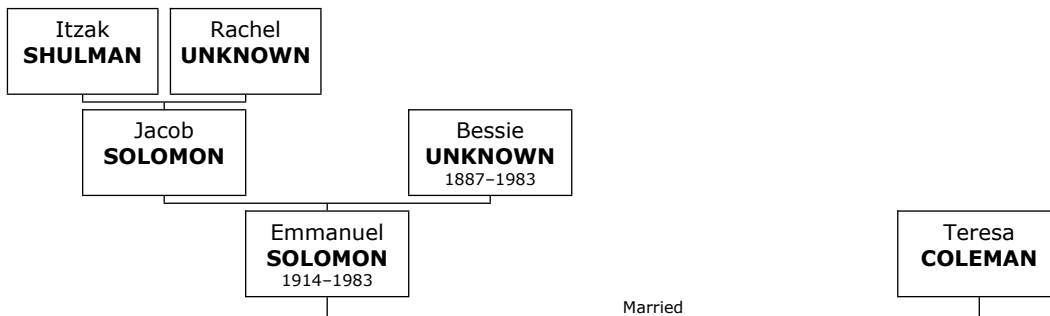

Family of Emmanuel SOLOMON and Teresa COLEMAN

1017. **Emmanuel SOLOMON** was born on Friday, May 01, 1914, in New York, USA. He was the son of Jacob SOLOMON (1022) and Bessie UNKNOWN (1023). He was also known as **Manny SOLOMON**.