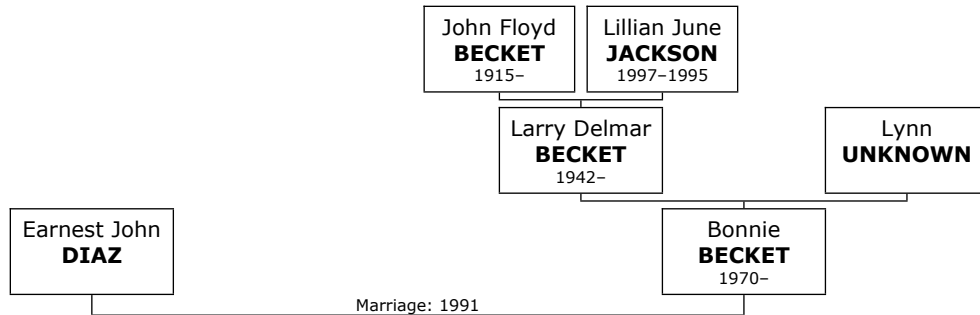

Children of Jackie DELROY and Anita BAKER:

- + 395 f I. **Angela DELROY** was born about 1953.
- + 267 m II. **Ian DELROY** was born about 1955.

Family of Earnest DIAZ and Bonnie BECKET

271. Earnest John DIAZ.

272. Earnest John married **Bonnie BECKET** in 1991. Bonnie was born on Saturday, April 18, 1970. She is the daughter of Larry Delmar BECKET (71) and Lynn UNKNOWN (72).