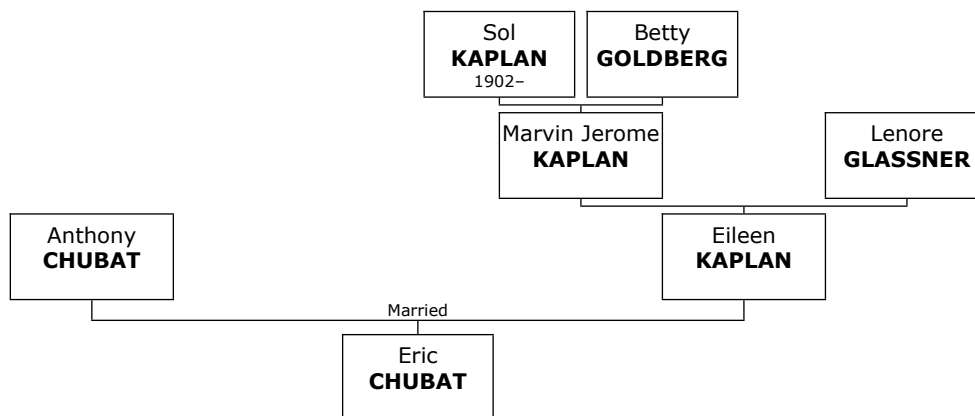

Family of Anthony CHUBAT and Eileen KAPLAN

220. Anthony CHUBAT.

221. He married **Eileen KAPLAN**. They had one son. She was the daughter of Marvin Jerome KAPLAN (557) and Lenore GLASSNER (558).

Son of Anthony CHUBAT and Eileen KAPLAN: