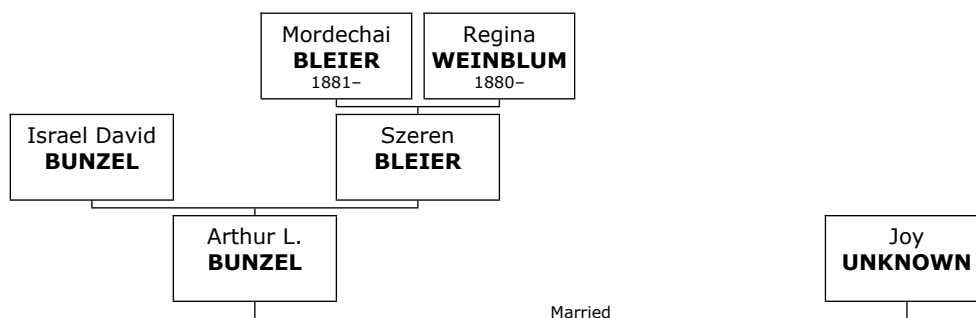

1. + 204 m II. **Michael E. BUNZEL** was born in Orange County on April 04, 1965.
2. f III. **Sharon M. BUNZEL** was born in Orange County on May 28, 1970.

Family of Arthur BUNZEL and Joy UNKNOWN

Here are the details about **Arthur L. BUNZEL's** second marriage, with Joy UNKNOWN. You can read more about Arthur L. on page 90.

201. Arthur L. BUNZEL married **Joy UNKNOWN**.