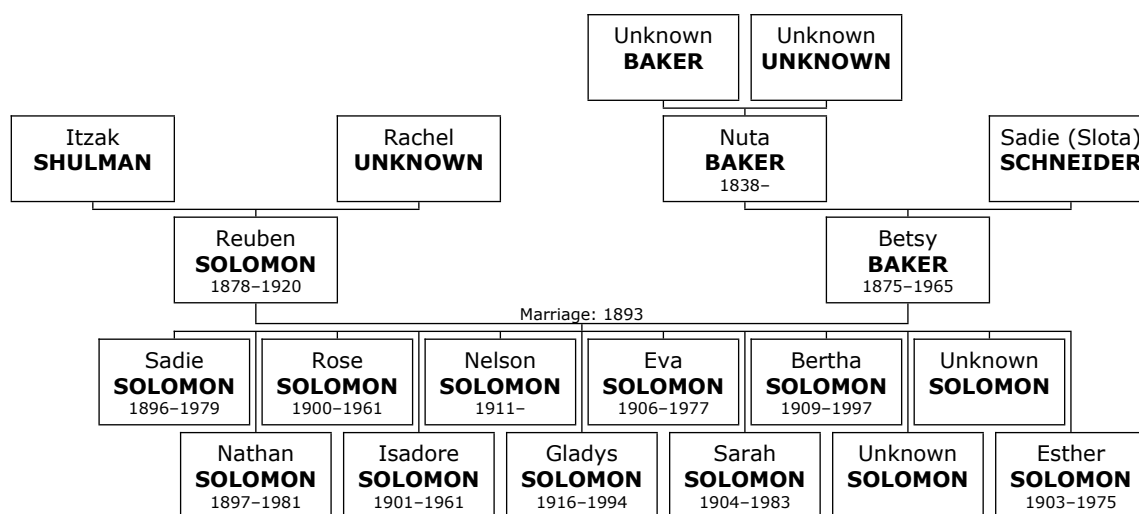

Here are the details about **Nelson SOLOMON's** second marriage, with Frances PELTYN. You can read more about Nelson on page 350.

1. **554.** At the age of 61, Nelson SOLOMON married **Frances PELTYN** on Thursday, May 18, 1972, in San Diego, San Diego, California, when she was 53 years old. Frances was born in Kraków, Malopolskie, Poland, on Saturday, July 20, 1918.

Frances reached 80 years of age and died in San Diego, San Diego, California, USA, on September 06, 1998.

Further details about Frances may be found on page 197.

Family of Reuben SOLOMON and Betsy BAKER

1. **1035. Reuben SOLOMON** was born in 1878 in Lithuania. He was the son of Itzak SHULMAN (998) and Rachel UNKNOWN (999). He was also known as **Jerome**.

Reuben immigrated to Moved to Leeds, England, before 1892. He died in Brooklyn, NY, on June 01, 1920, at the age of 42. His cause of death was run over by soft drink truck.

1. **1036.** At the age of 15, Reuben married **Betsy BAKER** on Friday, December 08, 1893, in Leeds, Yorkshire, England, when she was 18 years old. They had twelve children.

Betsy was born in Knyszyn, Podlaskie, Poland, on Saturday, July 10, 1875. She was the daughter of Nuta BAKER (51) and Sadie (Slota) SCHNEIDER (52).

Betsy reached 89 years of age and died in San Diego, San Diego, California, USA, on April 05, 1965.