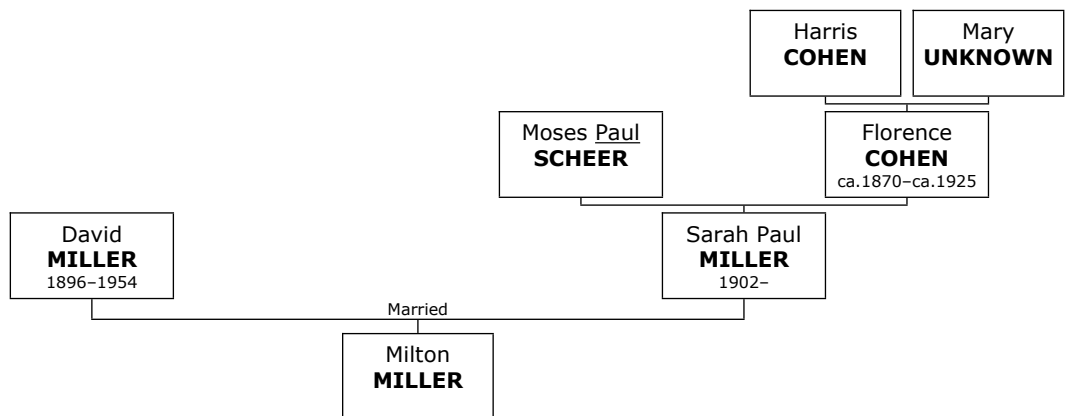

Family of David MILLER and Sarah MILLER