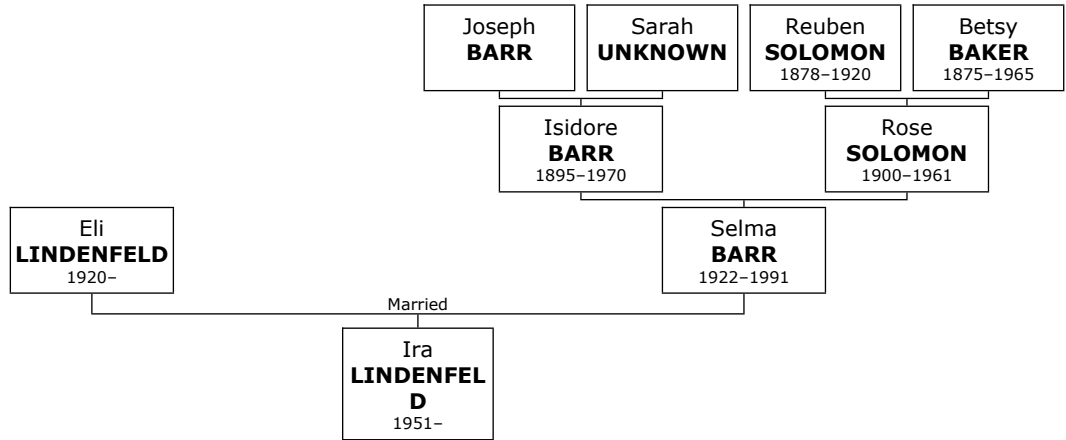

632. He married **Marcia LEWIS**. They are divorced. They had three daughters.

Daughters of Jerry LEWIS and Marcia LEWIS:

- f I. **Jennifer LEWIS**.
- f II. **Michele LEWIS**.
- f III. **Evin LEWIS**.

Family of Eli LINDENFELD and Selma BARR