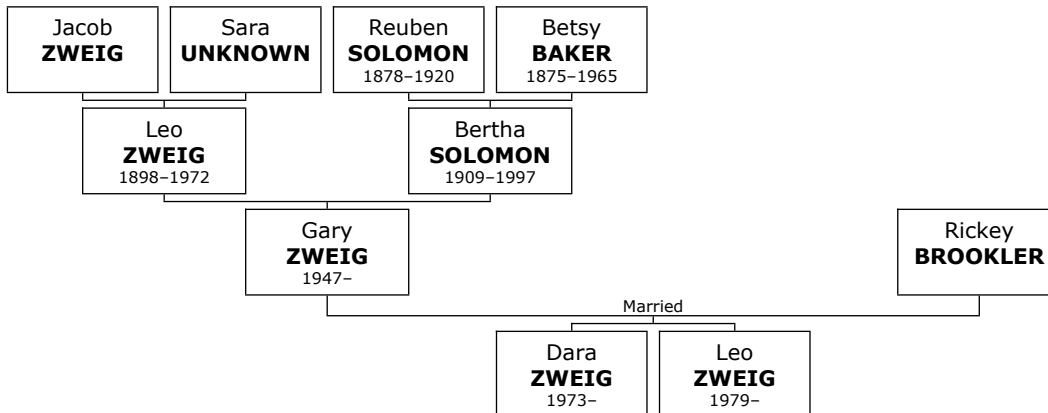

Family of Gary ZWEIG and Rickey BROOKLER