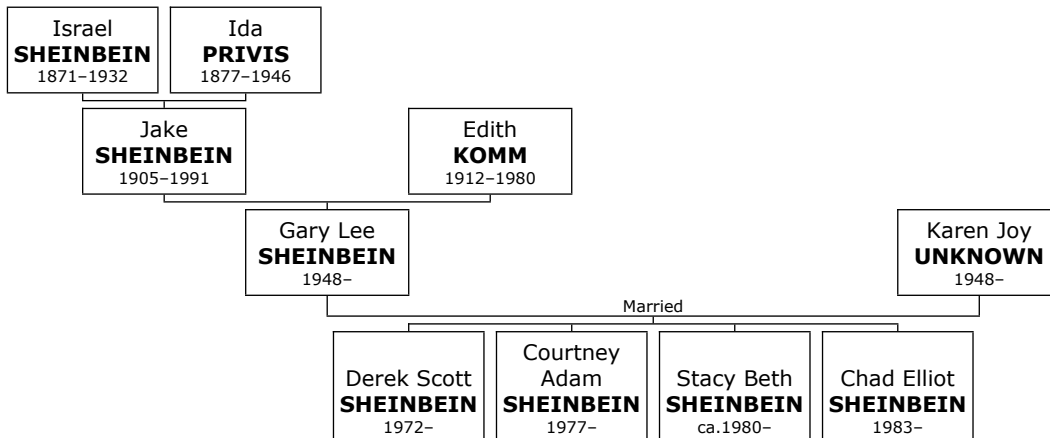

Family of Gary SHEINBEIN and Karen UNKNOWN

950. Gary Lee SHEINBEIN was born on Thursday, April 01, 1948. He is the son of Jake SHEINBEIN (960) and Edith KOMM (961).