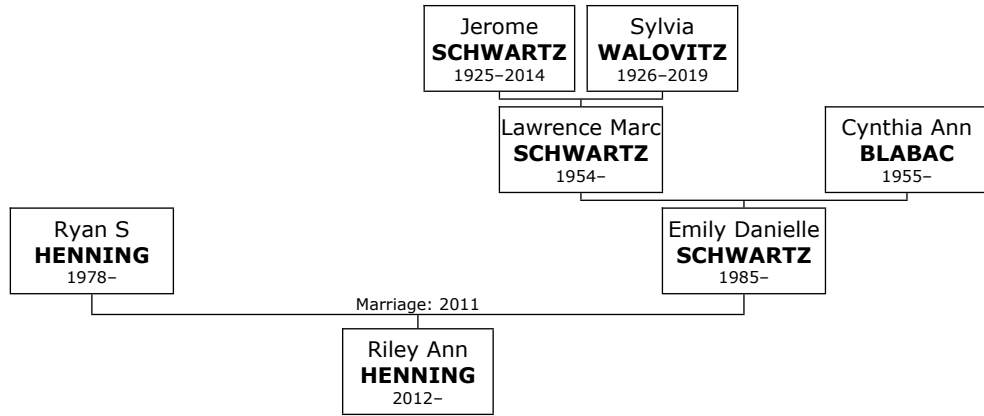

Family of Ryan HENNING and Emily SCHWARTZ

510. Ryan S HENNING was born on Tuesday, January 24, 1978.

511. At the age of 33, Ryan S married **Emily Danielle SCHWARTZ** on Sunday, June 12, 2011, when she was 25 years old. They have one daughter.

Emily Danielle was born in San Diego, San Diego, California, USA, on Tuesday, August 13, 1985. She is the daughter of Lawrence Marc SCHWARTZ (908) and Cynthia Ann BLABAC (909).

Daughter of Ryan S HENNING and Emily Danielle SCHWARTZ:

- f I. **Riley Ann HENNING** was born on May 02, 2012.