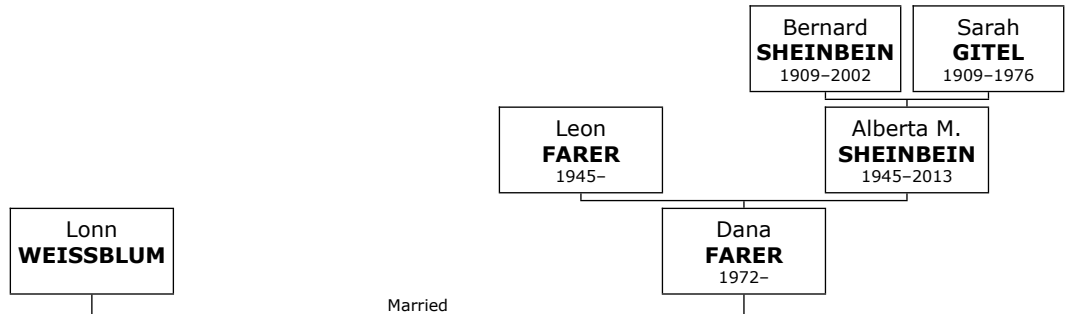

1216. He married **Ethel WEINBLUM**. They had four children. She was the daughter of Ignac WEINBLUM (1194) and Fradel IZSAKI (1195).

Children of Unknown WEISS and Ethel WEINBLUM:

- + 1213 m I. **Miklosh WEISS**.
- + 1209 m II. **Andar WEISS**.
- + 1211 m III. **Edmund WEISS**.
- + 476 f IV. **Aranka WEISS**.

Family of Lonn WEISSBLUM and Dana FARER

1217. Lonn WEISSBLUM.

1218. He married **Dana FARER**. Dana was born on Wednesday, June 14, 1972. She is the daughter of Leon FARER (317) and Alberta M. SHEINBEIN (318).