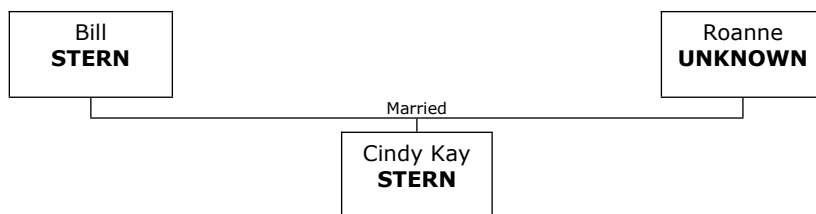

Family of Bill STERN and Roanne UNKNOWN