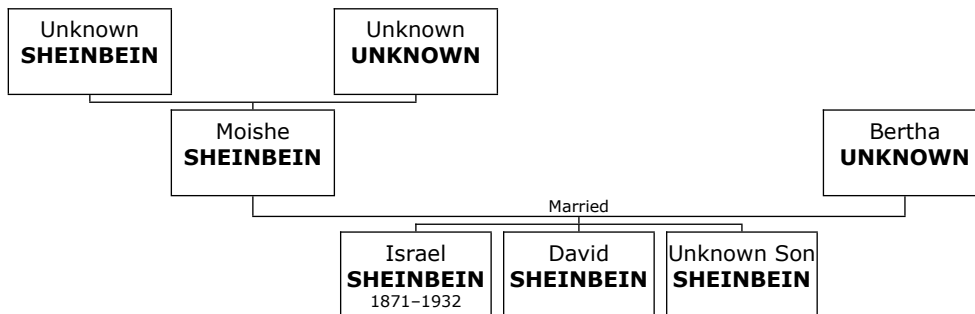

Sons of Milton SHEINBEIN and Denalee BENSON:

- + 974 m I. **Roger Brock SHEINBEIN** was born in Fort Worth, Tarrant, Texas, on October 01, 1949.
- + 970 m II. **Robert Alan SHEINBEIN** was born in Los Angeles, Los Angeles, California, on July 06, 1954. He is also known as **Bob**.
- + 968 m III. **Randall C. SHEINBEIN** was born in Los Angeles on May 01, 1956. He is also known as **Randy**.

Family of Moische SHEINBEIN and Bertha UNKNOWN

966. Moische SHEINBEIN was born in Osova, Rivne, Ukraine. He was the son of Unknown SHEINBEIN (984) and Unknown UNKNOWN (985). He was also known as **Morris**.

967. He married **Bertha UNKNOWN**. They had three sons.

Sons of Moische SHEINBEIN and Bertha UNKNOWN:

- + 956 m I. **Israel SHEINBEIN** was born in Osova in 1871. He died in St Louis, St Louis, Missouri, USA, on June 12, 1932, at the age of 61.
- m II. **David SHEINBEIN** was born in Osova.
- m III. **Unknown Son SHEINBEIN** was born in Osova.