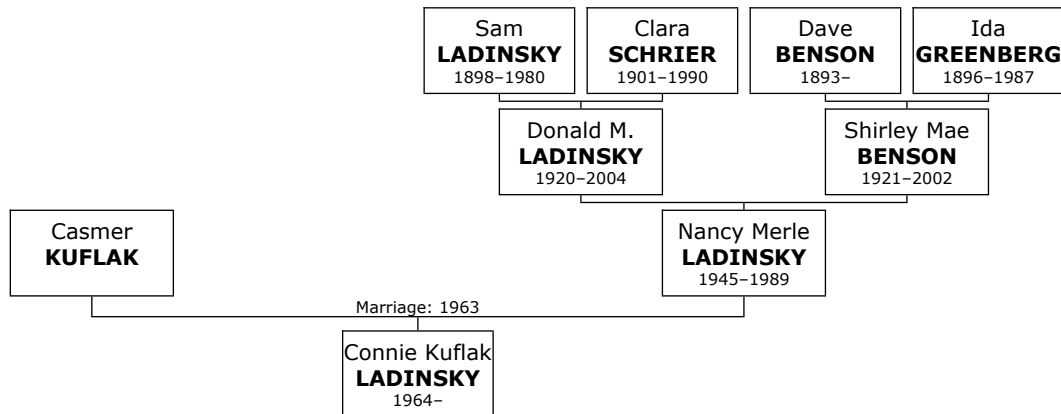

Family of Casmer KUFLAK and Nancy LADINSKY

594. Casmer KUFLAK.

595. Casmer married **Nancy Merle LADINSKY** on Saturday, May 18, 1963, in Los Angeles, Los Angeles, California, USA. They had one daughter.