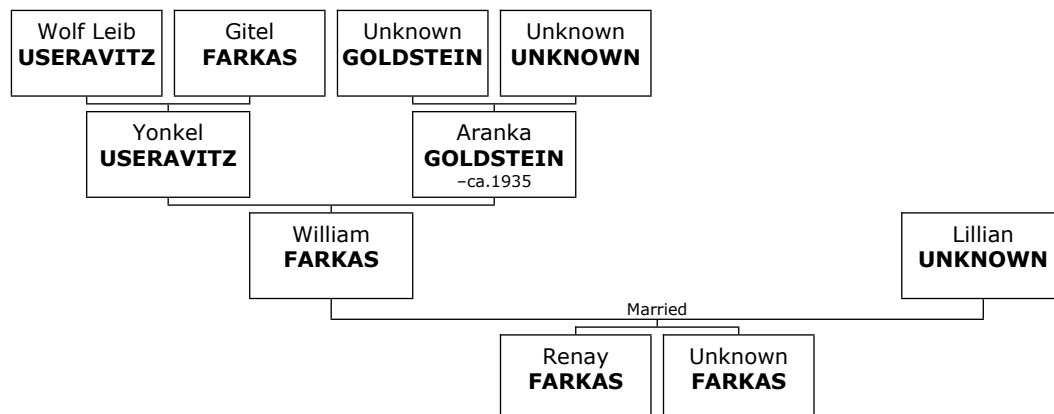

Daughter of Unknown FARKAS and Unknown UNKNOWN:

+ 1164 f I. **Gitel FARKAS** was born in Hungary. She died in Hungary.

Family of William FARKAS and Lillian UNKNOWN

328. William FARKAS. He was the son of Yonkel USERAVITZ (1165) and Aranka GOLDSTEIN (1166). He was also known as **Willie**.

329. He married **Lillian UNKNOWN**. They had two children.

Children of William FARKAS and Lillian UNKNOWN:

f I. **Renay FARKAS**. She was also known as **Rene**.

m II. **Unknown FARKAS**.

Zoltan FARKAS

330. Zoltan FARKAS was born about 1902 in Debrecen, Hungary. He was the son of Yonkel USERAVITZ (1165) and Aranka GOLDSTEIN (1166).

Zoltan died in 1984 at the age of 82.

Marriages with Alma UNKNOWN and Betty (Worth) ANDERSON (Page 128) are known.