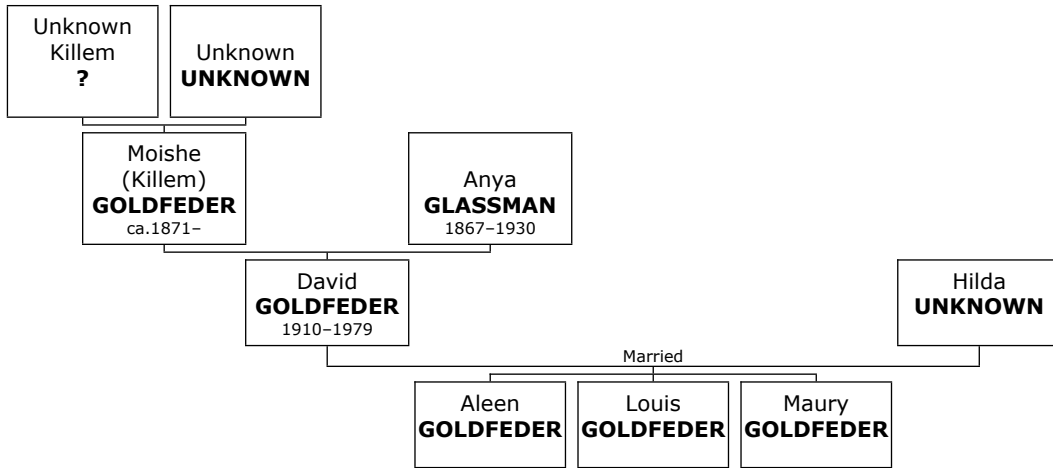

Family of David GOLDFEDER and Hilda UNKNOWN

438. **David GOLDFEDER** was born on Wednesday, July 27, 1910. He was the son of Moische (Killem) GOLDFEDER (440) and Anya GLASSMAN (441).
David died in St Louis, St Louis, Missouri, USA, in October 1979 at the age of 69.

439. He married **Hilda UNKNOWN**. They had three children.

Children of David GOLDFEDER and Hilda UNKNOWN:

- f I. **Aleen GOLDFEDER**.
- m II. **Louis GOLDFEDER**. He was also known as **Lou**.
- m III. **Maury GOLDFEDER**.