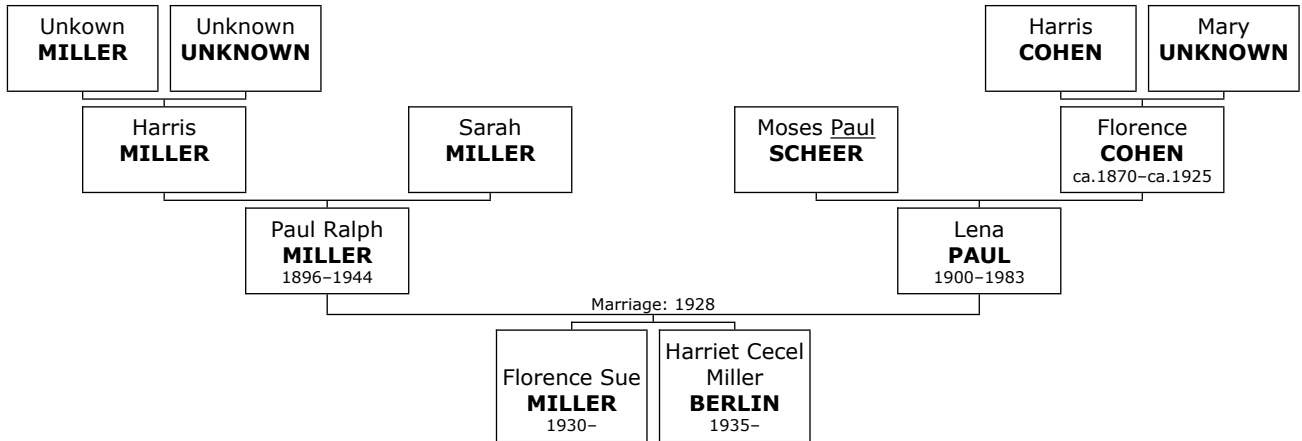

Family of Paul MILLER and Lena PAUL