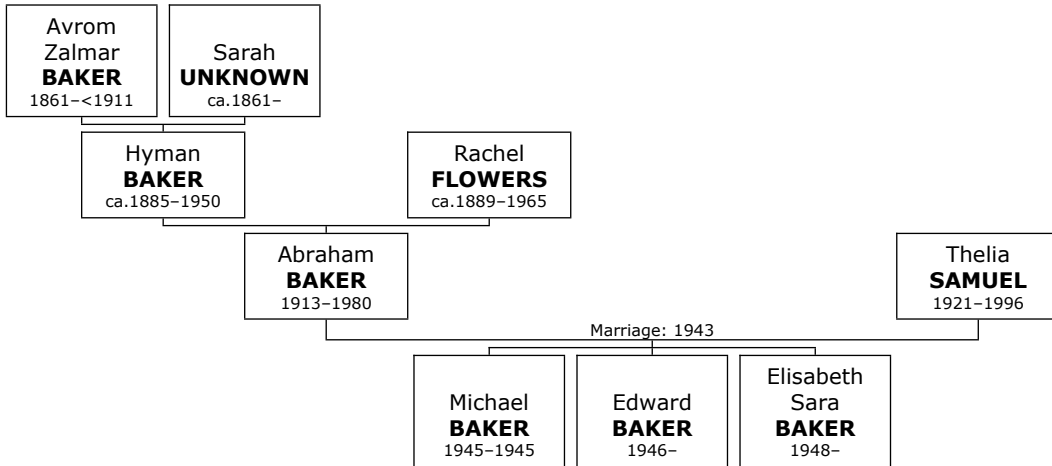

B

Family of Abraham BAKER and Thelia SAMUEL