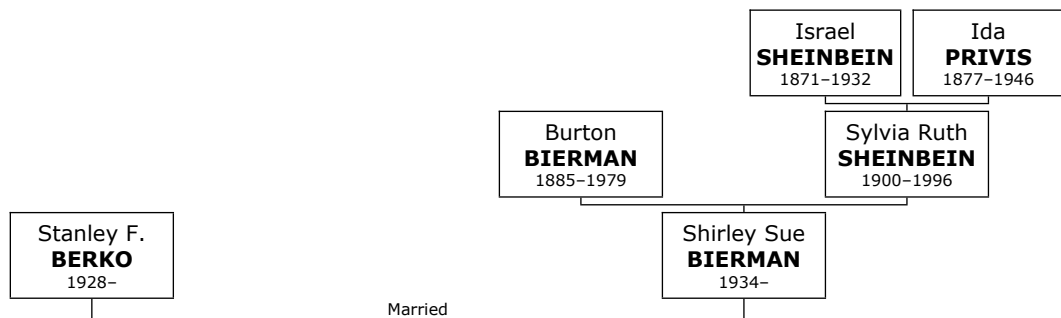

Family of Stanley BERKO and Shirley BIERMAN

86. **Stanley F. BERKO** was born on Wednesday, January 04, 1928.

87. He married **Shirley Sue BIERMAN**. Shirley Sue was born in 1934. She is the daughter of Burton BIERMAN (164) and Sylvia Ruth SHEINBEIN (165).