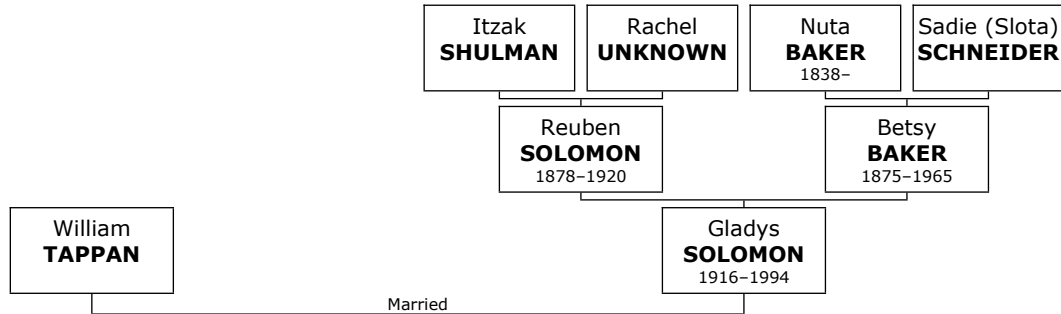

Barbara was born on Wednesday, April 11, 1945.

Further details about Barbara may be found on page 137.

Daughter of Jerome TAPPAN and Barbara UNKNOWN:

f I. **Lisa FOUNTAIN**. Jerome TAPPAN is her stepfather.

Family of William TAPPAN and Gladys SOLOMON

1097. William TAPPAN.

1098. He married **Gladys SOLOMON**. Gladys was born in New York, USA, on Tuesday, February 01, 1916. She was the daughter of Reuben SOLOMON (1035) and Betsy BAKER (1036).

Gladys reached 78 years of age and died in San Diego, San Diego, California, on June 12, 1994.