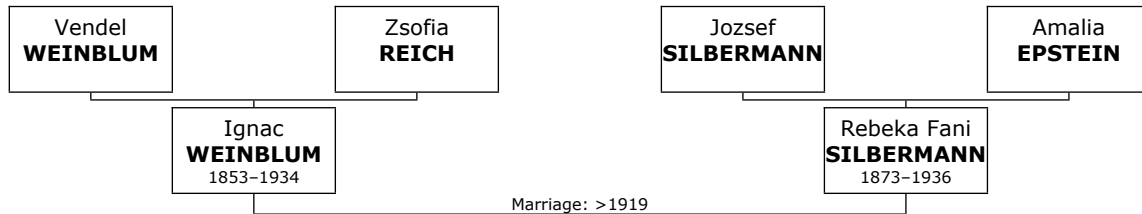

Children of Ignac WEINBLUM and Fradel IZSAKI:

- + 182 f I. **Regina WEINBLUM** was born in Füzesgyarmat on July 20, 1880.
- + 1197 m II. **Joseph WEINBLUM**. Joseph died in New York, USA.
- + 1216 f III. **Ethel WEINBLUM**.
- + 1178 f IV. **Celia WEINBLUM**.
- + 14 f V. **Aranka WEINBLUM** was born in Füzesgyarmat on March 12, 1895. She was also known as **Goldie**.
  Aranka died in Oklahoma City, Oklahoma, Oklahoma, USA, on November 16, 1981, at the age of 86.
- m VI. **Adolph WEINBLUM**.

Family of Ignac WEINBLUM and Rebeka SILBERMANN