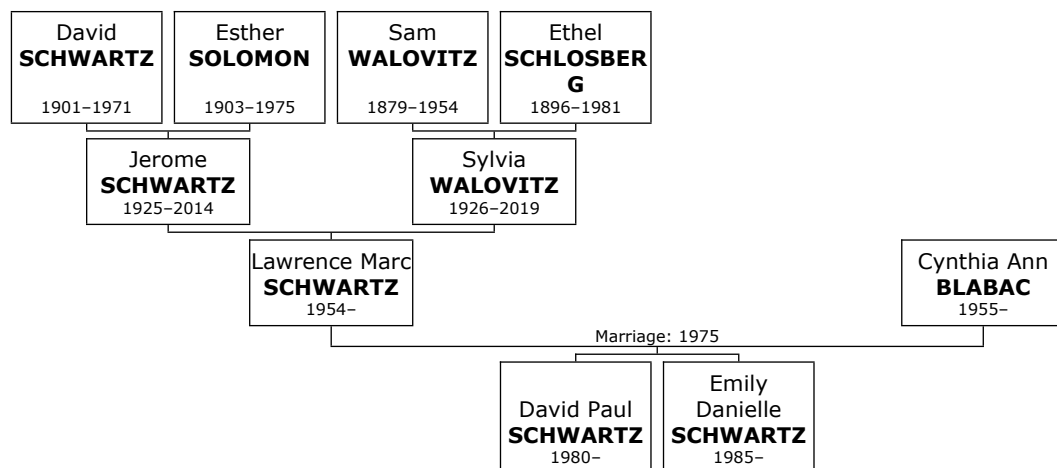

Doreen was born in Queens, New York, USA, on Thursday, July 05, 1951.

Son of Keith Louis SCHWARTZ and Doreen FAZIO:

- m I. **David Albert SCHWARTZ** was born in Los Angeles on March 17, 1990.

Family of Lawrence SCHWARTZ and Cynthia BLABAC