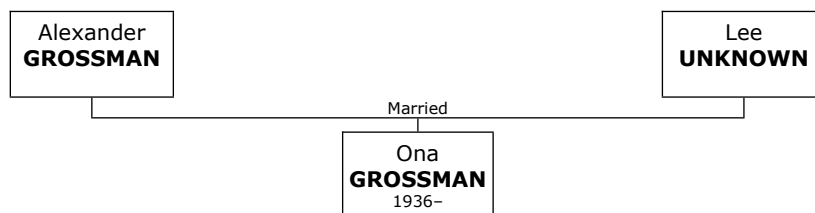

Family of Alexander GROSSMAN and Lee UNKNOWN

477. Alexander GROSSMAN.

478. He married **Lee UNKNOWN**. They had one daughter.