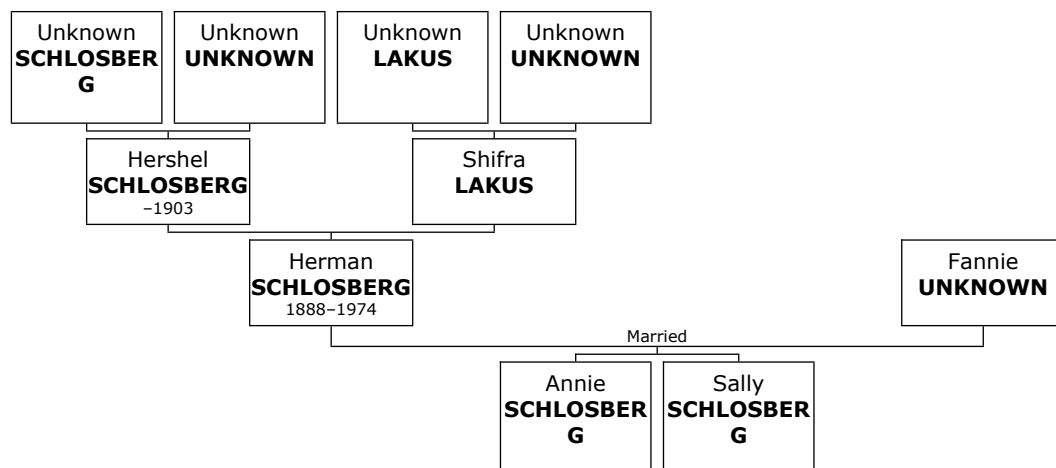

Family of Herman SCHLOSBERG and Fannie UNKNOWN

Here are the details about **Herman SCHLOSBERG's** first marriage, with Fannie UNKNOWN. You can read more about Herman on page 299.

882. Herman SCHLOSBERG married **Fannie UNKNOWN**. They had two daughters.

Daughters of Herman SCHLOSBERG and Fannie UNKNOWN:

+ 1258 f I. **Annie SCHLOSBERG**.

+ 749 f II. **Sally SCHLOSBERG**.