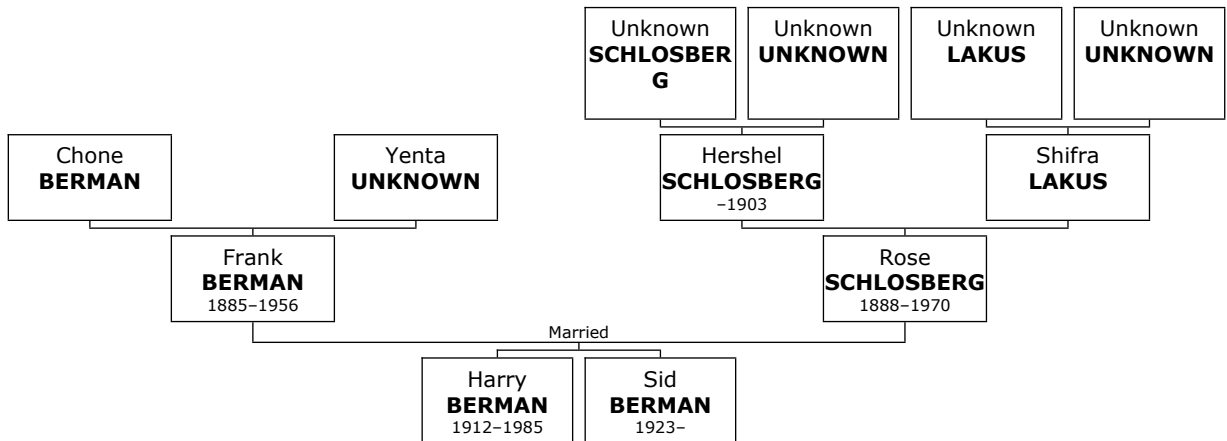

Family of Frank BERMAN and Rose SCHLOSBERG

105. Frank BERMAN was born on Wednesday, May 06, 1885, in Poland. He was the son of Chone BERMAN (103) and Yenta UNKNOWN (104).

Frank died in San Diego, San Diego, California, USA, on September 29, 1956, at the age of 71.

106. He married **Rose SCHLOSBERG**. They had two sons.

Rose was born in Russia on Sunday, July 22, 1888. She was the daughter of Hershel SCHLOSBERG (884) and Shifra LAKUS (885).

Rose reached 82 years of age and died in San Diego, San Diego, California, USA, in November 1970.