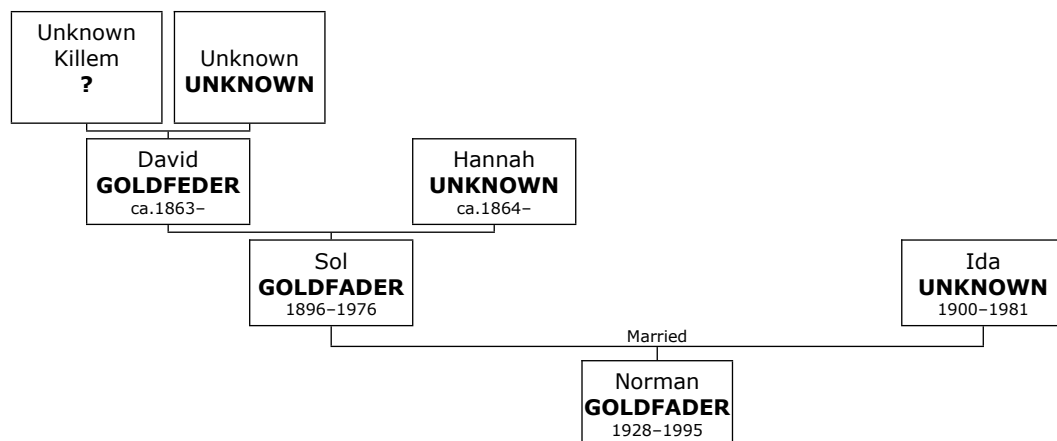

Family of Sol GOLDFADER and Ida UNKNOWN

434. Sol GOLDFADER was born on Wednesday, January 15, 1896, in Russia. He was the son of David GOLDFEDER (436) and Hannah UNKNOWN (437). He was also known as **Sol GOLDFADER**.

Sol worked as an Electrician. He immigrated to Russia in 1903.

Sol was naturalized in 1903. He died in St Louis, St Louis, Missouri, USA, in July 1976 at the age of 80.

435. He married **Ida UNKNOWN**. They had one son.

Ida was born on Thursday, February 01, 1900. She reached 81 years of age and died in St Louis in August 1981.

Son of Sol GOLDFADER and Ida UNKNOWN:

- m I. **Norman GOLDFADER** was born on November 19, 1928. He died in St Louis on October 09, 1995, at the age of 66.