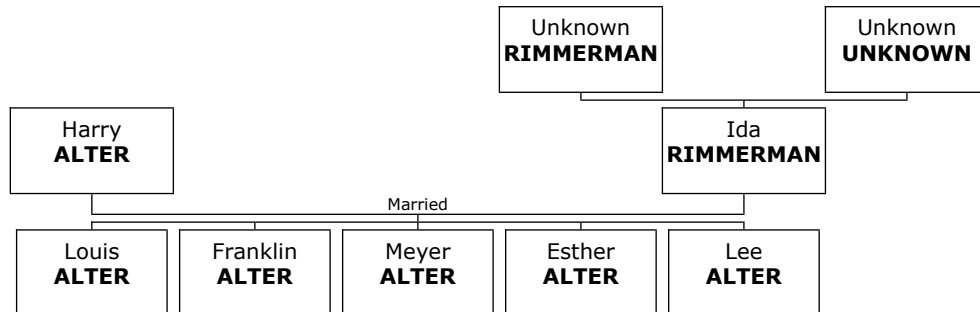

1. **13. Nathan ALPERN** was born on Saturday, March 26, 1892. He died in Oklahoma City, Oklahoma, Oklahoma, USA, in June 1978 at the age of 86.
2. **14. Nathan** married **Aranka WEINBLUM** in Oklahoma City. Aranka was born in Füzesgyarmat, Bekes, Hungary, on Tuesday, March 12, 1895. She was the daughter of Ignac WEINBLUM (1194) and Frael IZSAKI (1195). She was also known as **Goldie**.

Aranka reached 86 years of age and died in Oklahoma City, Oklahoma, Oklahoma, USA, on November 16, 1981.

Family of Harry ALTER and Ida RIMMERMAN

1. **15. Harry ALTER.**
2. **16.** He married **Ida RIMMERMAN**. They had five children. She was the daughter of Unknown RIMMERMAN (801) and Unknown UNKNOWN (802).

Children of Harry ALTER and Ida RIMMERMAN:

1. m I. **Louis ALTER.**
2. m II. **Franklin ALTER.**
3. m III. **Meyer ALTER.**
4. + 854 f IV. **Esther ALTER.**
5. + 763 f V. **Lee ALTER.**