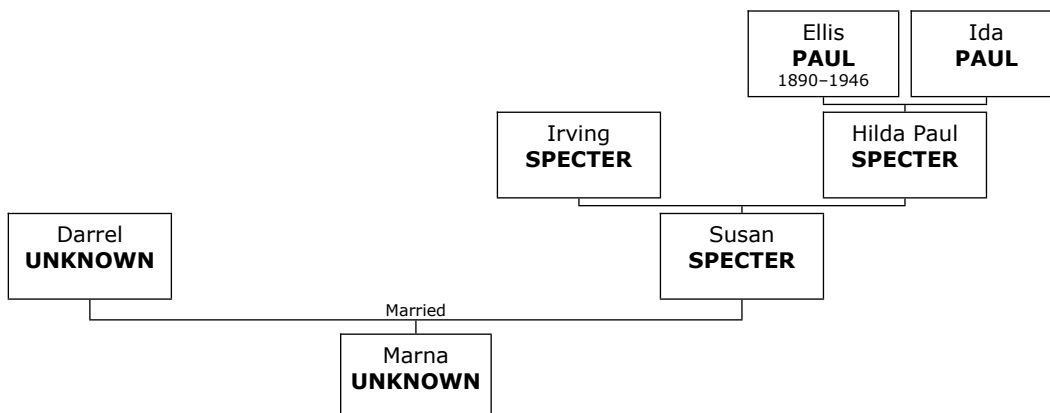

Family of Darrel UNKNOWN and Susan SPECTER