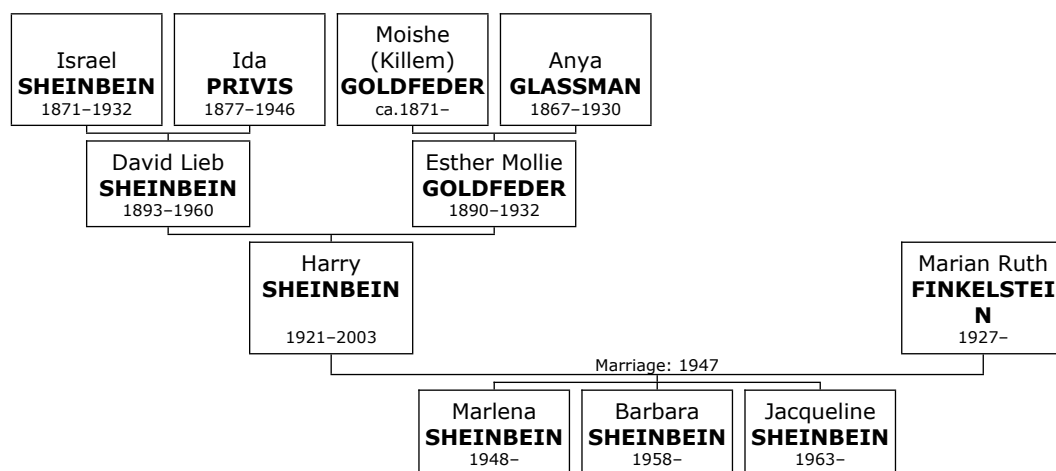

951. He married **Karen Joy UNKNOWN**. They have four children.

Karen Joy was born on Thursday, January 01, 1948.

Children of Gary Lee SHEINBEIN and Karen Joy UNKNOWN:

- m I. **Derek Scott SHEINBEIN** was born on July 01, 1972.
- m II. **Courtney Adam SHEINBEIN** was born on September 01, 1977.
- f III. **Stacy Beth SHEINBEIN** was born about 1980.
- m IV. **Chad Elliot SHEINBEIN** was born on September 28, 1983.

Family of Harry SHEINBEIN and Marian FINKELSTEIN

952. **Harry SHEINBEIN** was born on Sunday, February 13, 1921, in St Louis, St Louis, Missouri, USA. He was the son of David Lieb SHEINBEIN (941) and Esther Mollie GOLDFEDER (942).

Harry died in St Louis on December 23, 2003, at the age of 82.

953. At the age of 26, Harry married **Marian Ruth FINKELSTEIN** on Sunday, June 22, 1947, in St Louis when she was 19 years old. They had three daughters.

Marian Ruth was born in St Louis on Sunday, November 06, 1927.

Daughters of Harry SHEINBEIN and Marian Ruth FINKELSTEIN:

- f I. **Marlena SHEINBEIN** was born in St Louis on March 14, 1948.
- f II. **Barbara SHEINBEIN** was born in St Louis on April 06, 1958.
- f III. **Jacqueline SHEINBEIN** was born in St Louis on November 22, 1963. She is also known as **Jackie**.