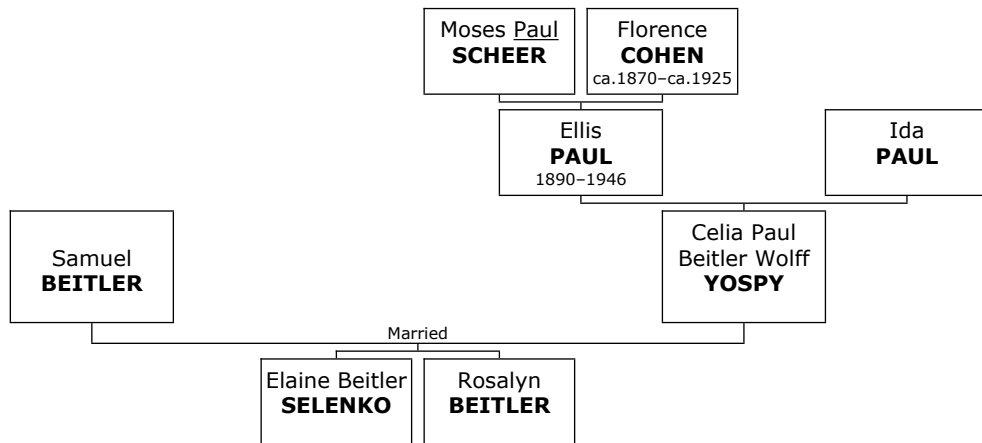

Family of Samuel BEITLER and Celia YOSPY

79. Samuel BEITLER.

80. He married **Celia Paul Beitler Wolff YOSPY**. They had two daughters. She was the daughter of Ellis PAUL (737) and Ida PAUL (738).

Daughters of Samuel BEITLER and Celia Paul Beitler Wolff YOSPY:

1. + 924 f I. **Elaine Beitler SELENKO**.
   f II. **Rosalyn BEITLER**.