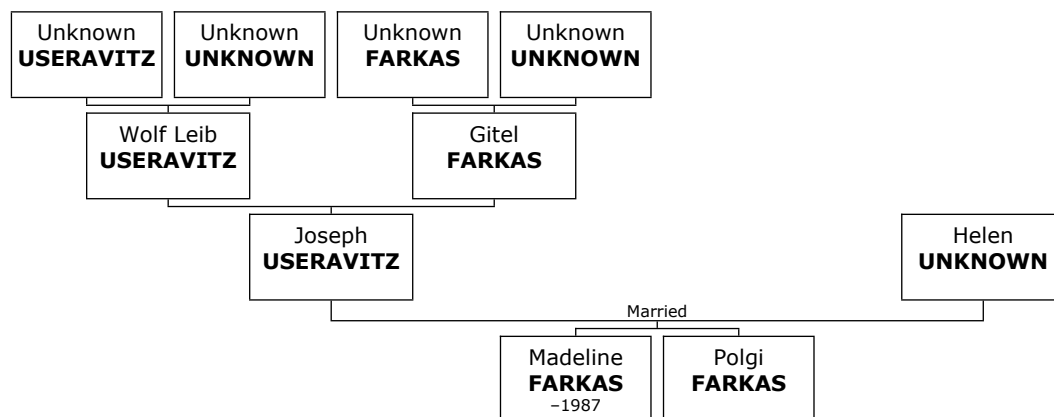

14. At the age of 26, David married **Aranka WEINBLUM** on Tuesday, March 31, 1914, in Debrecen, Hungary, when she was 19 years old. They had three children.

Aranka was born in Füzesgyarmat, Bekes, on Tuesday, March 12, 1895. She was also known as **Goldie**.

Aranka reached 86 years of age and died in Oklahoma City, Oklahoma, Oklahoma, USA, on November 16, 1981.

Further details about Aranka may be found on page 32.

Children of David USERAVITZ and Aranka WEINBLUM:

- m I. **Frank Lee DAVIS** was born in Oklahoma City, Oklahoma, Oklahoma, USA, in June 1915. He died in Oklahoma City in August 1931 at the age of 16.
- f II. **Arlene M. DAVIS** was born in Oklahoma City in January 1920. She died in Hungary in 1923 at the age of 3.
- + 955 f III. **Gloria Gitel DAVIS** was born in Oklahoma City on July 16, 1924. She died in Atlanta, De Kalb, Georgia, on October 22, 2011, at the age of 87.

Family of Joseph USERAVITZ and Helen UNKNOWN

1159. Joseph USERAVITZ. He was the son of Wolf Leib USERAVITZ (1163) and Gitel FARKAS (1164). He was also known as **Joseph FARKAS**.

1160. He married **Helen UNKNOWN**. They had two children.

Children of Joseph USERAVITZ and Helen UNKNOWN:

- + 288 f I. **Madeline FARKAS**. Madeline died on May 17, 1987.
- m II. **Polgi FARKAS**. He was also known as **Leopold**.