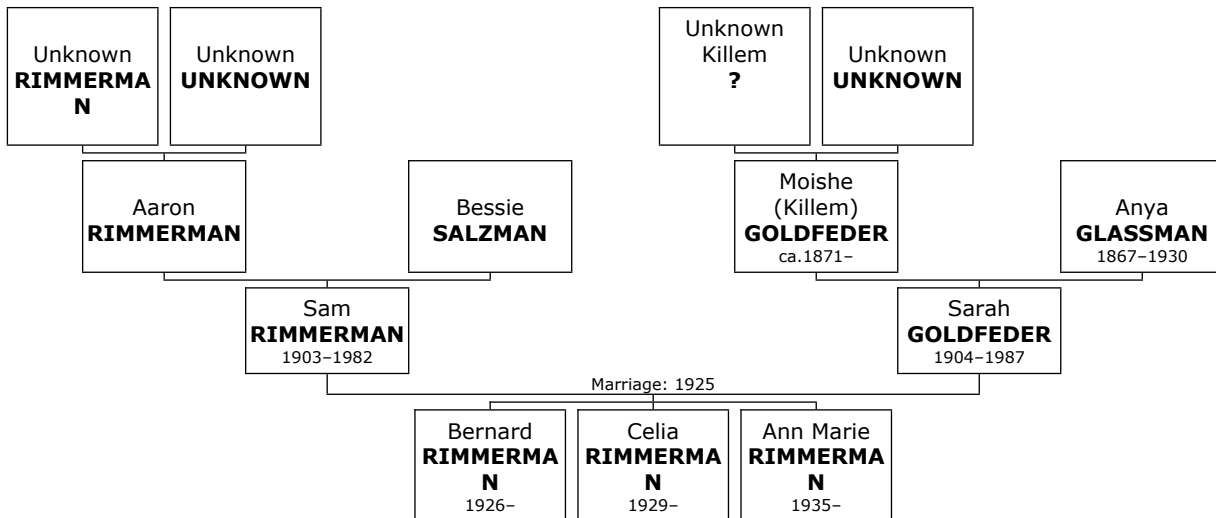

Family of Sam RIMMERMAN and Sarah GOLDFEDER

799. **Sam RIMMERMAN** was born on Wednesday, July 22, 1903, in Ukraine Russia. He was the son of Aaron RIMMERMAN (787) and Bessie SALZMAN (788).

Sam died in Rock Island, Illinois, USA, in January 1982 at the age of 78. He was buried in Rock Island.

800. At the age of 22, Sam married **Sarah GOLDFEDER** on Thursday, August 20, 1925, when she was 21 years old. They had three children.

Sarah was born in Priesk, Poland, on Friday, February 05, 1904. She was the daughter of Moische (Killem) GOLDFEDER (440) and Anya GLASSMAN (441).

Sarah reached 83 years of age and died in Rock Island, Illinois, USA, in March 1987. She was buried in Rock Island.

Children of Sam RIMMERMAN and Sarah GOLDFEDER:

- + 791 m I. **Bernard RIMMERMAN** was born in St Louis, St Louis, Missouri, on August 04, 1926.
- + 466 f II. **Celia RIMMERMAN** was born in Rock Island, Illinois, on October 20, 1929. She is also known as **Celeste**.
- + 312 f III. **Ann Marie RIMMERMAN** was born in Rock Island on April 21, 1935.