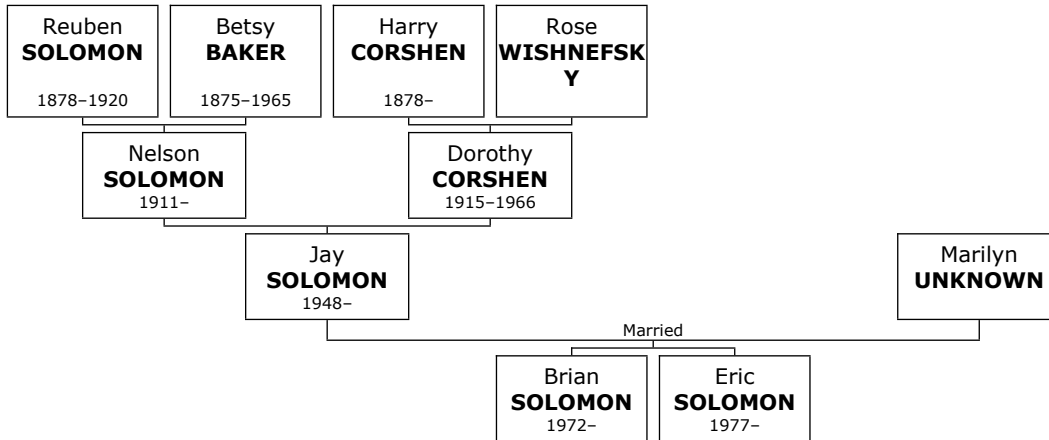

Marriages with Marilyn UNKNOWN and Myrna KRUEGER (Page 348) are known.

Family of Jay SOLOMON and Marilyn UNKNOWN

Here are the details about **Jay SOLOMON's** first marriage, with Marilyn UNKNOWN. You can read more about Jay on page 347.

1025. Jay SOLOMON married **Marilyn UNKNOWN**. They have two sons.

Sons of Jay SOLOMON and Marilyn UNKNOWN:

- m I. **Brian SOLOMON** was born on January 05, 1972.
- m II. **Eric SOLOMON** was born in May 1977.