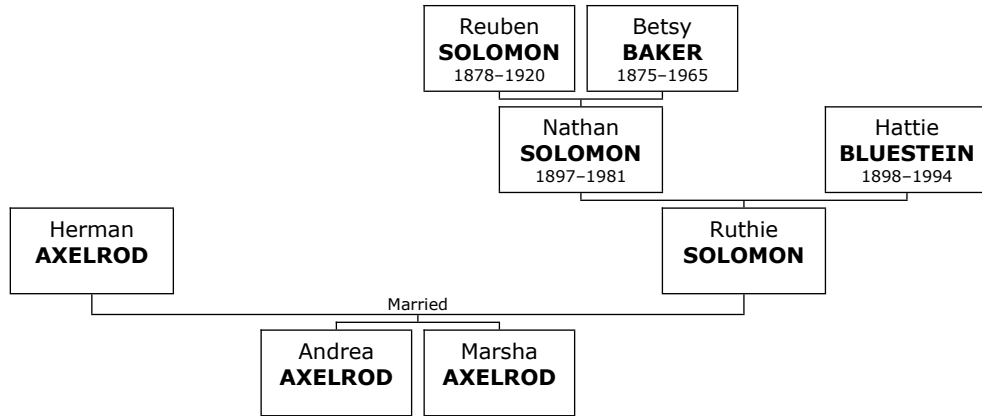

Family of Herman AXELROD and Ruthie SOLOMON

21. Herman AXELROD.

22. He married **Ruthie SOLOMON**. They had two daughters. She was the daughter of Nathan SOLOMON (1031) and Hattie BLUESTEIN (1032).

Daughters of Herman AXELROD and Ruthie SOLOMON:

- + 225 f I. **Andrea AXELROD.**
- f II. **Marsha AXELROD.**