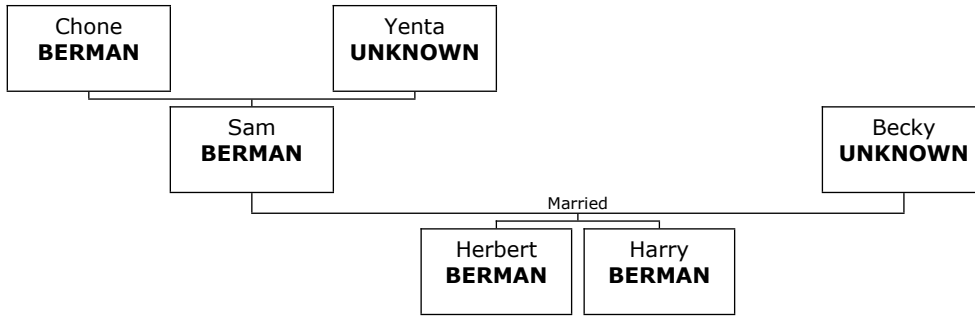

Family of Sam BERMAN and Becky UNKNOWN

112. Sam BERMAN. He was the son of Chone BERMAN (103) and Yenta UNKNOWN (104).

113. He married **Becky UNKNOWN**. They had two sons.

Sons of Sam BERMAN and Becky UNKNOWN:

m I. **Herbert BERMAN**.

m II. **Harry BERMAN**.