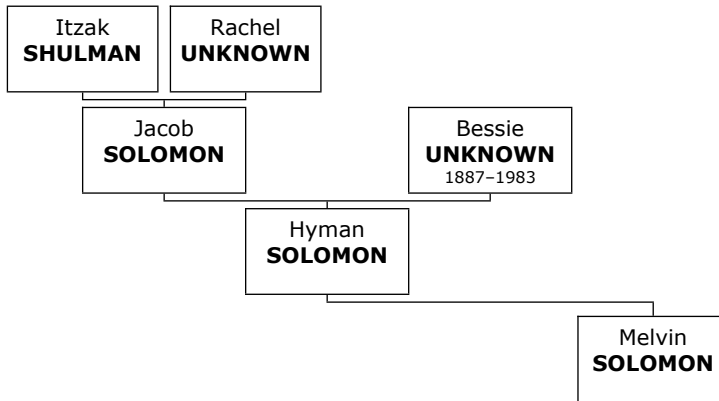

Emmanuel died in San Diego, San Diego, California, in December 1983 at the age of 69.

1018. He married **Teresa COLEMAN**. Teresa was born in San Diego.

She died in San Diego.

Hyman SOLOMON

1019. Hyman SOLOMON. He was the son of Jacob SOLOMON (1022) and Bessie UNKNOWN (1023).

Son of Hyman SOLOMON:

m I. **Melvin SOLOMON.**