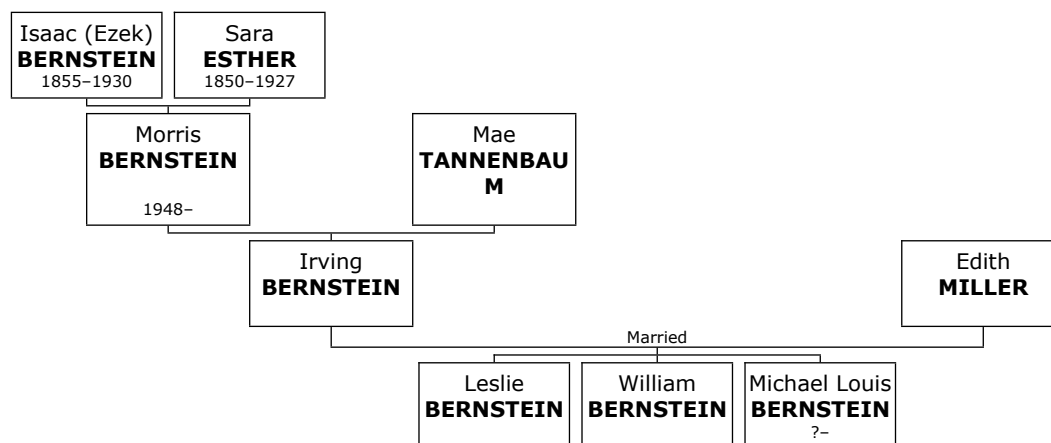

Family of Irving BERNSTEIN and Edith MILLER

141. Irving BERNSTEIN. He is the son of Morris BERNSTEIN (155) and Mae TANNENBAUM (156).

142. He married **Edith MILLER**. They have three children.