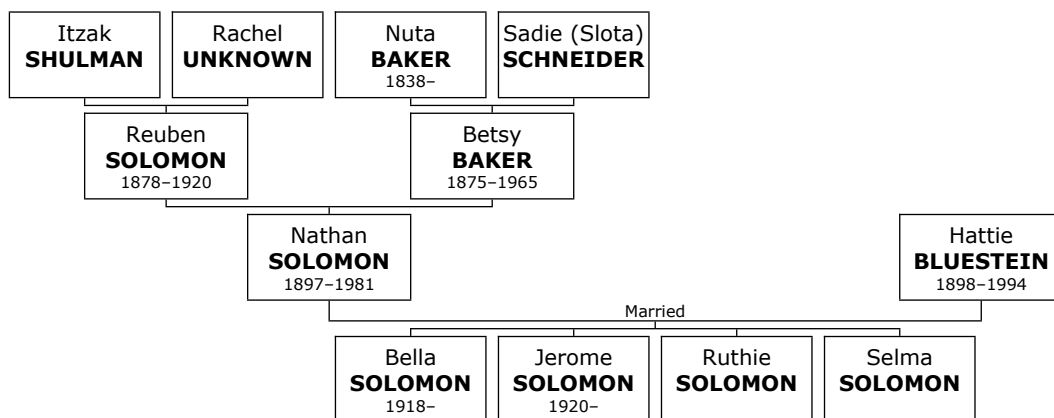

1030. At the age of 21, Jerome married **Lillian UNKNOWN** on Sunday, January 25, 1942, when she was 19 years old. They have two sons.

Lillian was born on Friday, September 08, 1922.

Sons of Jerome SOLOMON and Lillian UNKNOWN:

+ 1027 m I. **Jeffrey SOLOMON** was born on January 24, 1948.

m II. **Eric SOLOMON**.

Family of Nathan SOLOMON and Hattie BLUESTEIN

1031. Nathan SOLOMON was born on Saturday, November 27, 1897, in Brooklyn, NY. He was the son of Reuben SOLOMON (1035) and Betsy BAKER (1036). He was also known as **Nat SOLOMON**.

Nathan died in Florida, USA, in October 1981 at the age of 83.

1032. He married **Hattie BLUESTEIN**. They had four children.

Hattie was born on Tuesday, November 01, 1898. She reached 95 years of age and died in Florida on October 16, 1994.

Children of Nathan SOLOMON and Hattie BLUESTEIN:

+ 196 f I. **Bella SOLOMON** was born in New York on August 04, 1918. She is also known as **Barbara SOLOMON**.

+ 1029 m II. **Jerome SOLOMON** was born in New York on June 19, 1920.

+ 22 f III. **Ruthie SOLOMON**.

+ 844 f IV. **Selma SOLOMON**.

Nelson SOLOMON

1033. Nelson SOLOMON was born on Saturday, April 22, 1911, in New York, USA. He is the son of Reuben SOLOMON (1035) and Betsy BAKER (1036).