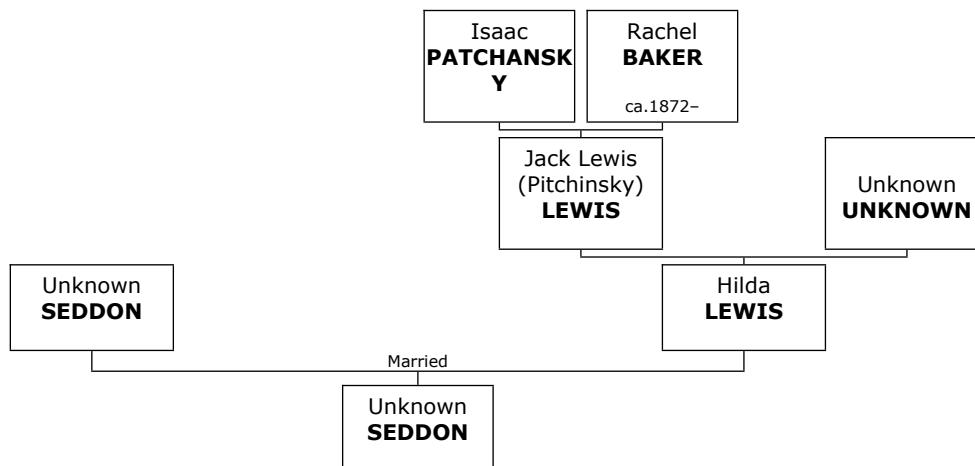

Family of Unknown SEDDON and Hilda LEWIS