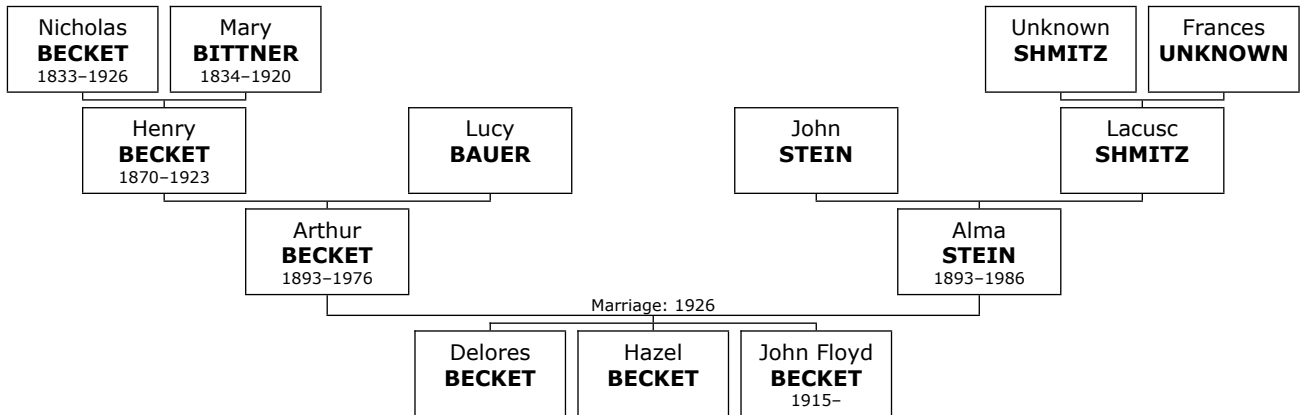

Ellen was born in San Diego on Friday, September 21, 1956. She is the daughter of Jerome ROTH (848) and Lenora Sandra GOLDSTEIN (849).

Sons of Anthony BATTAGLIA and Ellen ROTH:

- m I. **Daniel BATTAGLIA** was born in San Diego on January 21, 1982.
- m II. **Michael BATTAGLIA** was born in San Diego on June 15, 1987.
- m III. **Scott BATTAGLIA** was born on March 25, 1977. Ellen ROTH is his stepmother.
- m IV. **Jason BATTAGLIA** was born on June 20, 1975. Ellen ROTH is his stepmother.

Family of Arthur BECKET and Alma STEIN

65. Arthur BECKET was born on Tuesday, May 16, 1893, in Mendota, Il. He was the son of Henry BECKET (67) and Lucy BAUER (68).

Arthur died in November 1976 at the age of 83.

66. At the age of 33, Arthur married **Alma STEIN** on Tuesday, December 21, 1926, when she was 33 years old. They had three children.

Alma was born in Mendota on Tuesday, July 18, 1893. She was the daughter of John STEIN (1058) and Lacusc SHMITZ (1059).

Alma reached 92 years of age and died on February 18, 1986.

Children of Arthur BECKET and Alma STEIN:

- f I. **Delores BECKET.**
- f II. **Hazel BECKET.**
- + 69 m III. **John Floyd BECKET** was born in Compton, Lee County, on July 15, 1915.