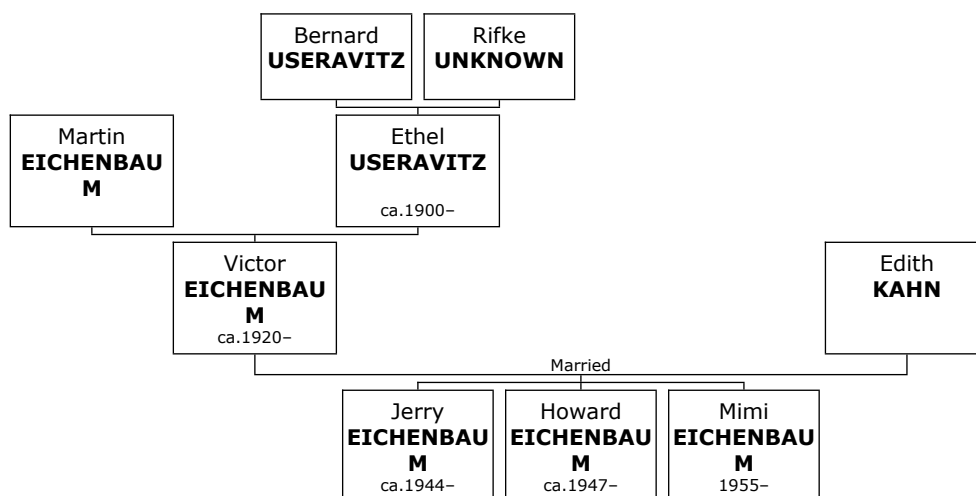

Son of Martin EICHENBAUM and Ethel USERAVITZ:

+ 295 m I. **Victor EICHENBAUM** was born in Iza, Hungary, about 1920.

Family of Victor EICHENBAUM and Edith KAHN

295. **Victor EICHENBAUM** was born about 1920 in Iza, Hungary. He is the son of Martin EICHENBAUM (293) and Ethel USERAVITZ (294).