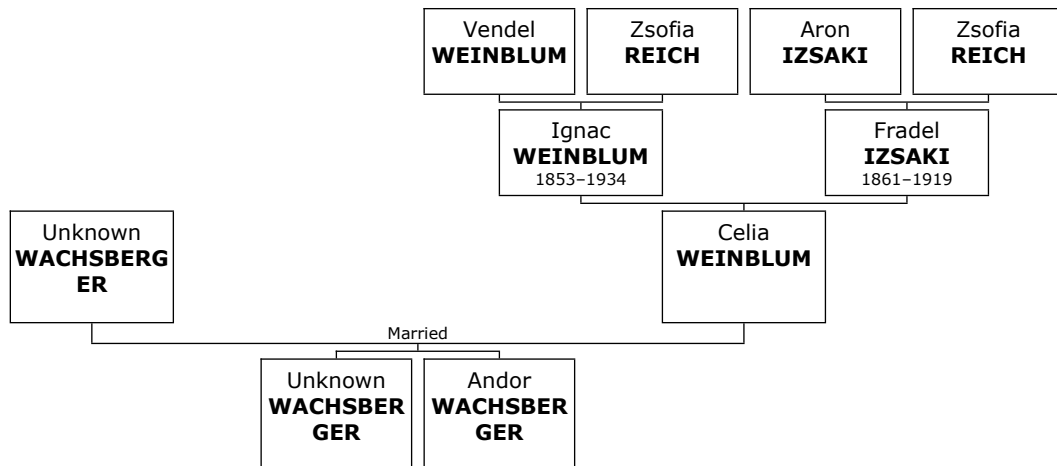

Family of Unknown WACHSBERGER and Celia WEINBLUM

1177. Unknown WACHSBERGER.