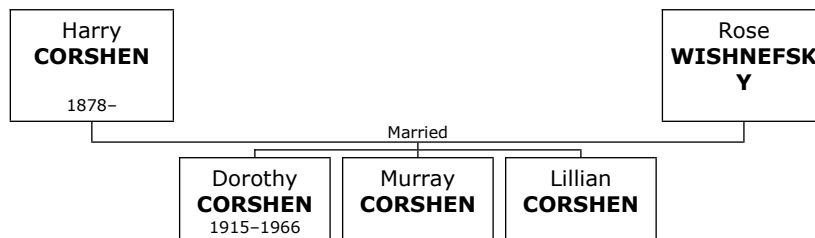

Family of Harry CORSHEN and Rose WISHNEFSKY

258. **Harry CORSHEN** was born on Friday, April 05, 1878, in Russia.

259. He married **Rose WISHNEFSKY**. They had three children.

Rose was born in Russia.

Children of Harry CORSHEN and Rose WISHNEFSKY:

+ 1034 f I. **Dorothy CORSHEN** was born on September 18, 1915. She died in San Diego, San Diego, California, USA, on July 05, 1966, at the age of 50.

m II. **Murray CORSHEN**.

f III. **Lillian CORSHEN**.