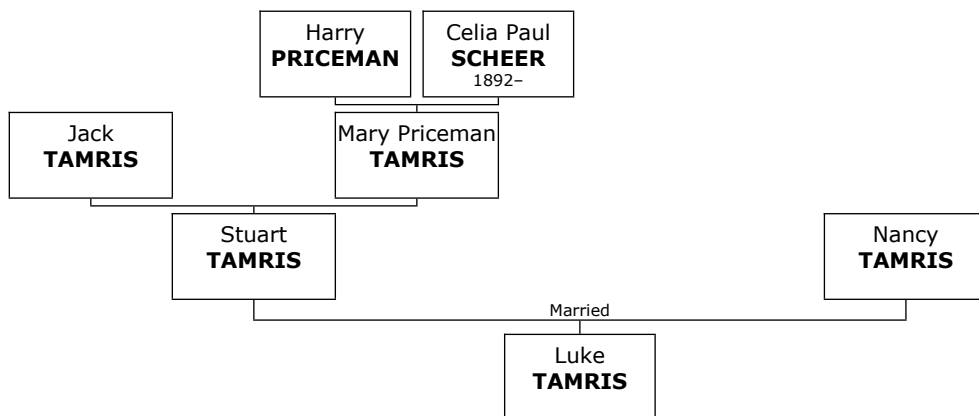

Children of Jack TAMRIS and Mary Priceman TAMRIS:

- + 1089 m I. **Charles TAMRIS.**
- + 1093 m II. **Stuart TAMRIS.**
- f III. **Sara Lee TAMRIS.**

Family of Stuart TAMRIS and Nancy TAMRIS

1093. Stuart TAMRIS. He was the son of Jack TAMRIS (1091) and Mary Priceman TAMRIS (1092).

1094. He married **Nancy TAMRIS.** They had one son.

Son of Stuart TAMRIS and Nancy TAMRIS:

- m I. **Luke TAMRIS.**

Jerome TAPPAN

1095. Jerome TAPPAN was born on Monday, May 29, 1944. He is the son of William TEPLITSKY (1107) and Gladys SOLOMON (1098).

Marriages with Marilyn BAKER and Barbara UNKNOWN (Page 137) are known.