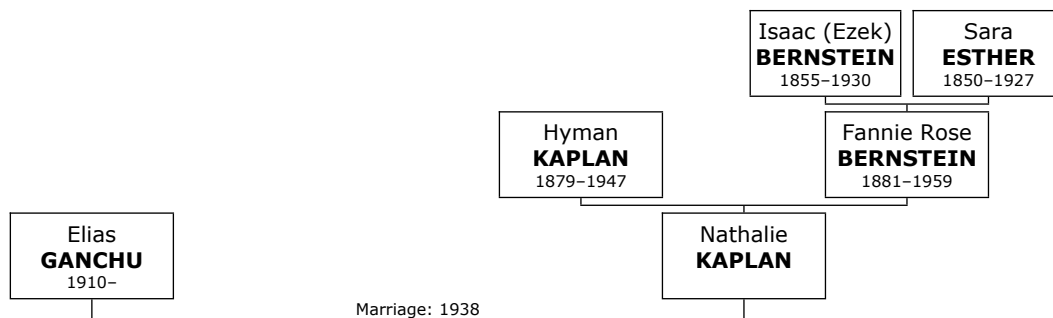

- m I. **Jake GALLAND.**
- m II. **Adam GALLAND.**

Family of Elias GANCHU and Nathalie KAPLAN

399. Elias GANCHU was born on Sunday, November 27, 1910.

400. Elias married **Nathalie KAPLAN** on Wednesday, November 23, 1938, in Ansonia, Conn. She was the daughter of Hyman KAPLAN (551) and Fannie Rose BERNSTEIN (552).