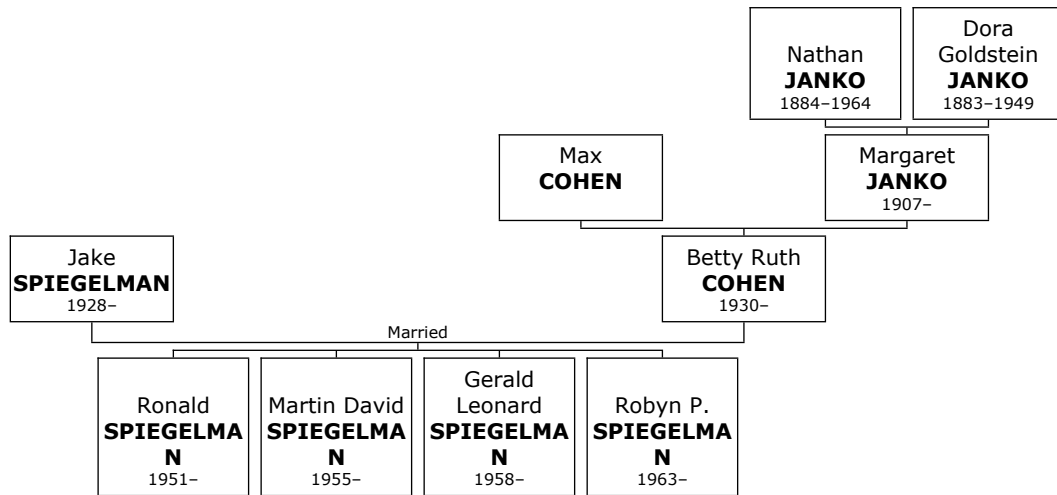

1050. At the age of 26, Gerald Leonard married **Vicki Lynn Toronto SPIEGELMAN** on Saturday, November 17, 1984, in Birmingham, Alabama, when she was 25 years old. They have two children.

Vicki Lynn Toronto was born in Birmingham on Tuesday, September 01, 1959.

Children of Gerald Leonard SPIEGELMAN and Vicki Lynn Toronto SPIEGELMAN:

- f I. **Jennifer Rebecca SPEIGELMAN** was born in Birmingham on November 23, 1988.
- m II. **Sean SPIEGELMAN**.

Family of Jake SPIEGELMAN and Betty COHEN

1051. **Jake SPIEGELMAN** was born on Thursday, June 07, 1928.

1052. He married **Betty Ruth COHEN**. They have four children.

Betty Ruth was born in Atlanta, Georgia, on Wednesday, February 19, 1930. She is the daughter of Max COHEN (236) and Margaret JANKO (237).

Children of Jake SPIEGELMAN and Betty Ruth COHEN:

- m I. **Ronald SPIEGELMAN** was born in Atlanta on January 07, 1951. He is also known as **Ronnie**.
- m II. **Martin David SPIEGELMAN** was born in Atlanta on January 23, 1955. He is also known as **Marty**.
- + 1049 m III. **Gerald Leonard SPIEGELMAN** was born in Atlanta on February 12, 1958. He is also known as **Jerry**.
- f IV. **Robyn P. SPIEGELMAN** was born in Atlanta on February 01, 1963.