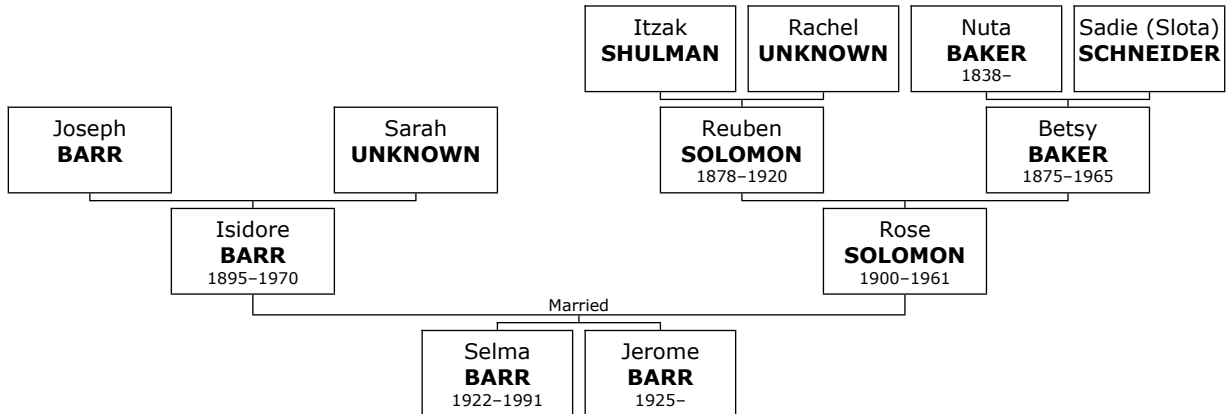

Family of Isidore BARR and Rose SOLOMON

59. Isidore BARR was born on Friday, September 13, 1895. He was the son of Joseph BARR (61) and Sarah UNKNOWN (62).

Isidore died in April 1970 at the age of 74.

60. He married **Rose SOLOMON**. They had two children.

Rose was born on Monday, June 04, 1900. She was the daughter of Reuben SOLOMON (1035) and Betsy BAKER (1036).