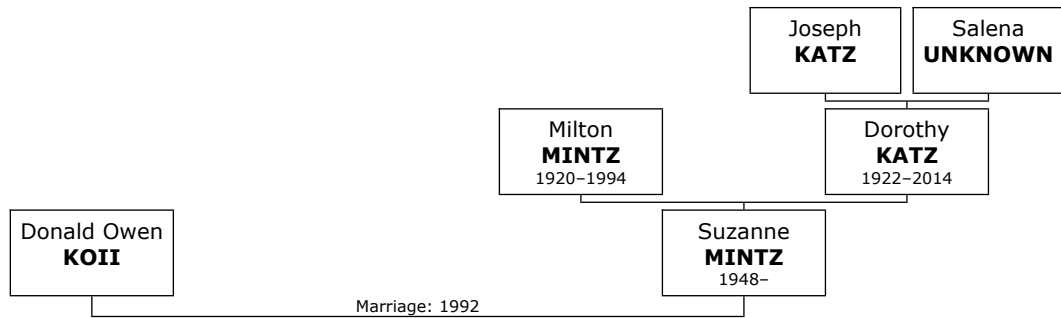

Family of Donald KOII and Suzanne MINTZ

586. Donald Owen KOII.

587. Donald Owen married **Suzanne MINTZ** on Saturday, January 04, 1992, in Dallas, TX. Suzanne was born in Nashville, Davidson, Tennessee, USA, on Wednesday, September 01, 1948. She is the daughter of Milton MINTZ (701) and Dorothy KATZ (702).