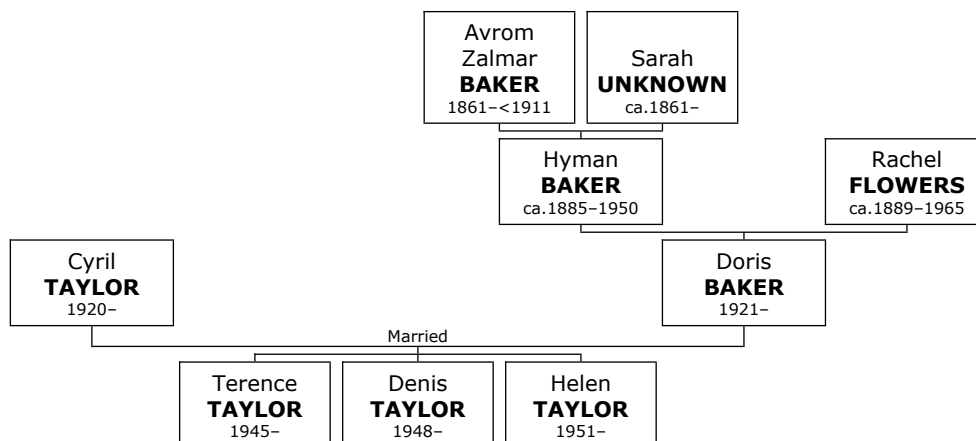

Family of Cyril TAYLOR and Doris BAKER

1101. Cyril TAYLOR was born in 1920.

1102. He married Doris BAKER. They have three children.

Doris was born in Leeds, Yorkshire, England, in 1921. She is the daughter of Hyman BAKER (35) and Rachel FLOWERS (36).

Children of Cyril TAYLOR and Doris BAKER:

- m I. **Terence TAYLOR** was born in 1945.
- + 1103 m II. **Denis TAYLOR** was born in 1948.
- f III. **Helen TAYLOR** was born in 1951.