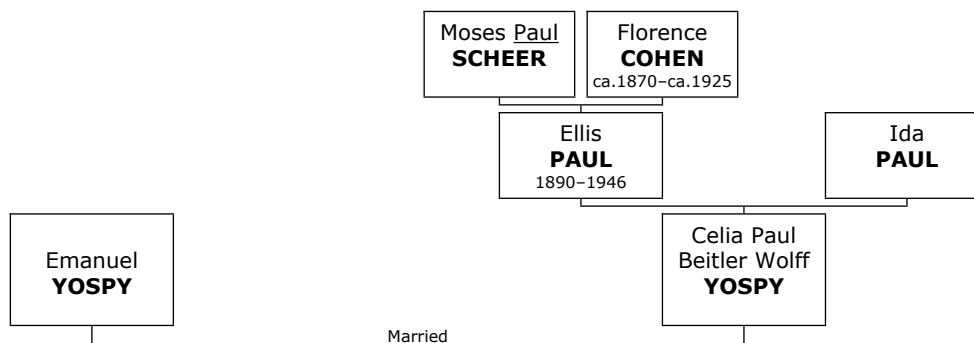

Family of Emanuel YOSPY and Celia YOSPY

1239. Emanuel YOSPY.

80. He married **Celia Paul Beitler Wolff YOSPY**.

Further details about Celia Paul Beitler Wolff may be found on page 52.