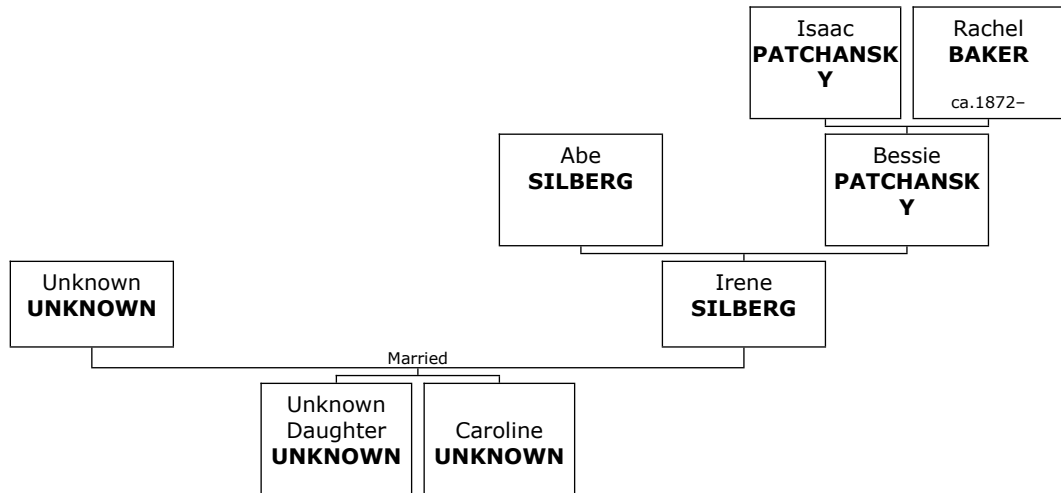

1149. He married **Janice GRUNHUT**. They have two daughters.

Janice was born in Leeds, Yorkshire, England, about 1946. She is the daughter of Alec GRUNHUT (485) and Hilda SILBERG (486).

Daughters of Unknown UNKNOWN and Janice GRUNHUT:

f I. **Unknown UNKNOWN.**

f II. **Unknown UNKNOWN.**

Family of Unknown UNKNOWN and Irene SILBERG