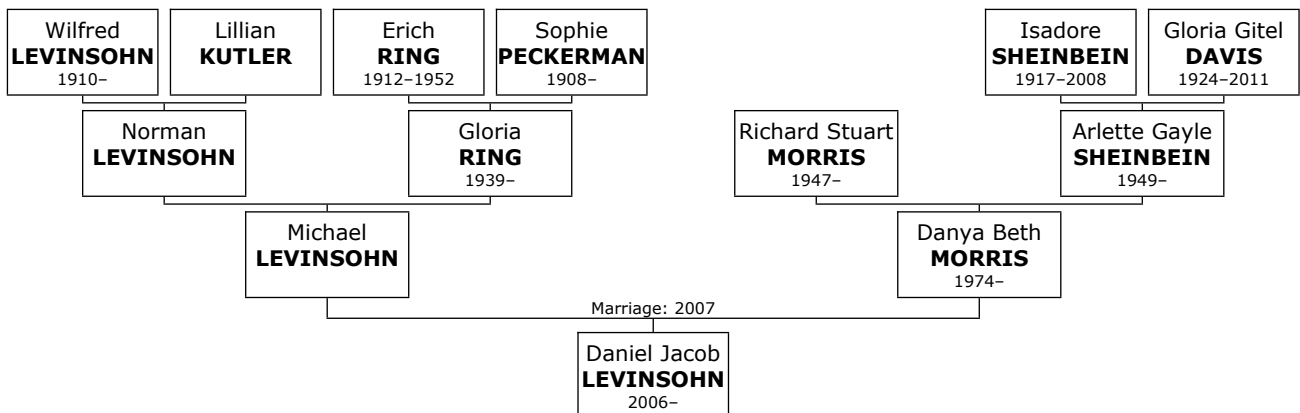

Family of Michael LEVINSOHN and Danya MORRIS