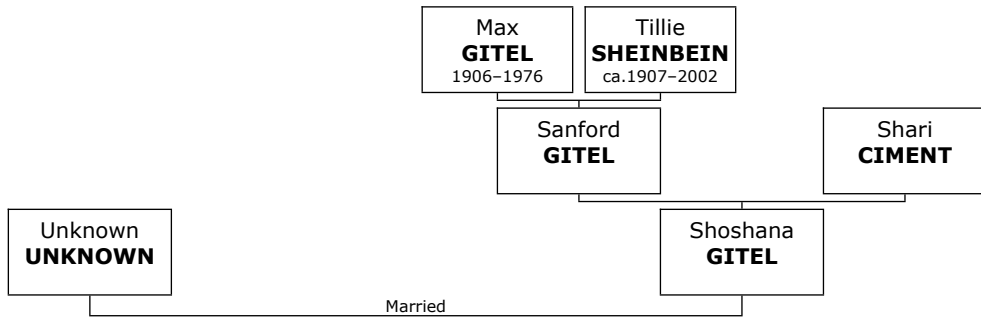

Family of Unknown UNKNOWN and Shoshana GITEL

1137. Unknown UNKNOWN.

1138. He married **Shoshana GITEL**. She was the daughter of Sanford GITEL (415) and Shari CIMENT (416).