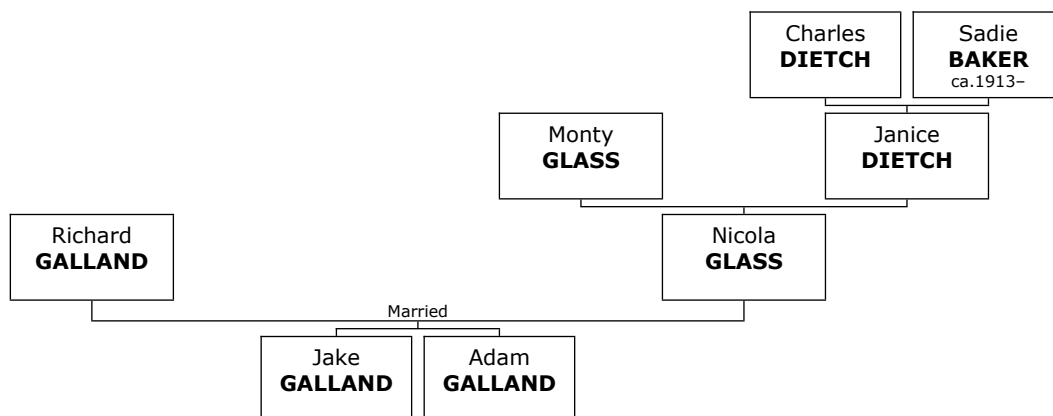

G

Family of Richard GALLAND and Nicola GLASS

397. Richard GALLAND.

398. He married **Nicola GLASS**. They had two sons. She is the daughter of Monty GLASS (421) and Janice DIETCH (422).

Sons of Richard GALLAND and Nicola GLASS:

- m I. **Jake GALLAND.**
- m II. **Adam GALLAND.**