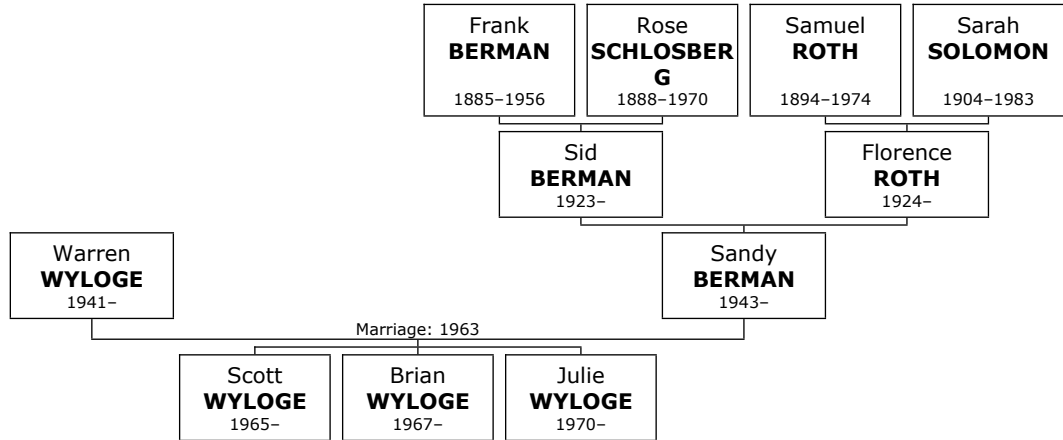

Daughter of Brian WYLOGE and Nicole MOORE:

f I. **Jordyn WYLOGE** was born on August 22, 1994.

Family of Warren WYLOGE and Sandy BERMAN

1235. Warren WYLOGE was born on Wednesday, September 24, 1941.

1236. At the age of 21, Warren married **Sandy BERMAN** on Sunday, January 27, 1963, in San Diego, San Diego, California, USA, when she was 19 years old. They have three children.

Sandy was born in San Diego on Friday, March 26, 1943. She is the daughter of Sid BERMAN (114) and Florence ROTH (115).

Children of Warren WYLOGE and Sandy BERMAN:

- m I. **Scott WYLOGE** was born on April 04, 1965.
- + 1233 m II. **Brian WYLOGE** was born on May 22, 1967.
- f III. **Julie WYLOGE** was born on December 20, 1970.