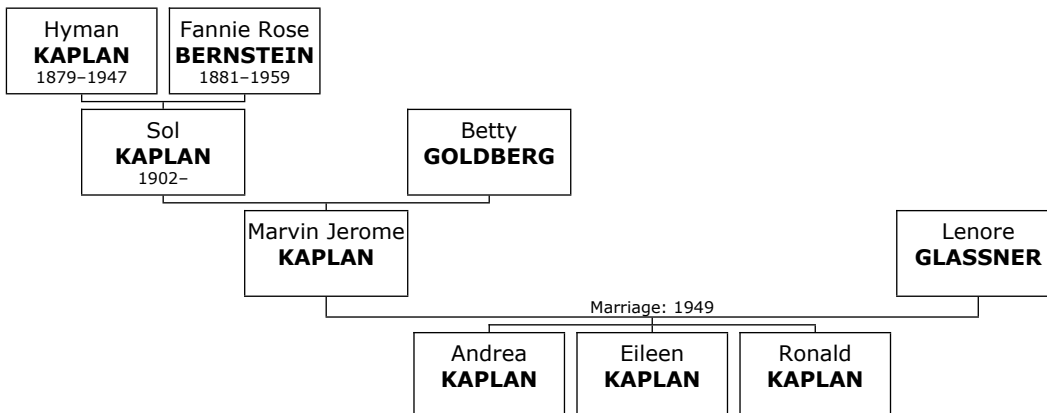

Family of Marvin KAPLAN and Lenore GLASSNER

557. Marvin Jerome KAPLAN was born in Bridgeport. He was the son of Sol KAPLAN (561) and Betty GOLDBERG (562). He was also known as **Jerry**.