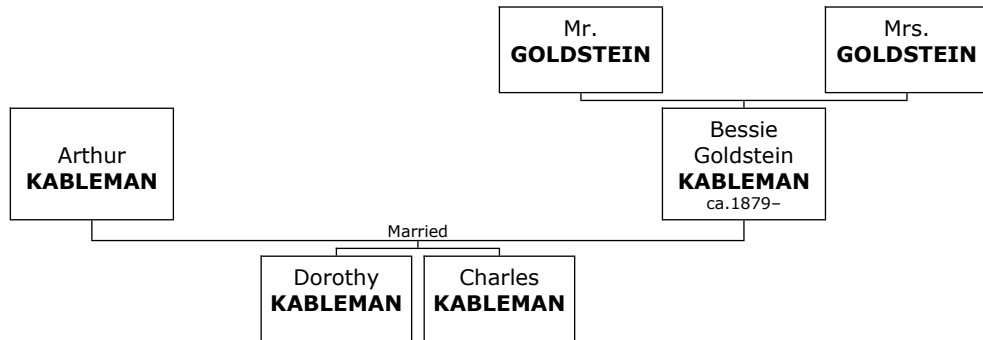

K

Family of Arthur KABLEMAN and Bessie KABLEMAN

547. Arthur KABLEMAN.

548. He married **Bessie Goldstein KABLEMAN**. They had two children.

Bessie Goldstein was born about 1879. She was the daughter of Mr. GOLDSTEIN (448) and Mrs. GOLDSTEIN (449).

Children of Arthur KABLEMAN and Bessie Goldstein KABLEMAN:

- f I. **Dorothy KABLEMAN.**
- m II. **Charles KABLEMAN.**