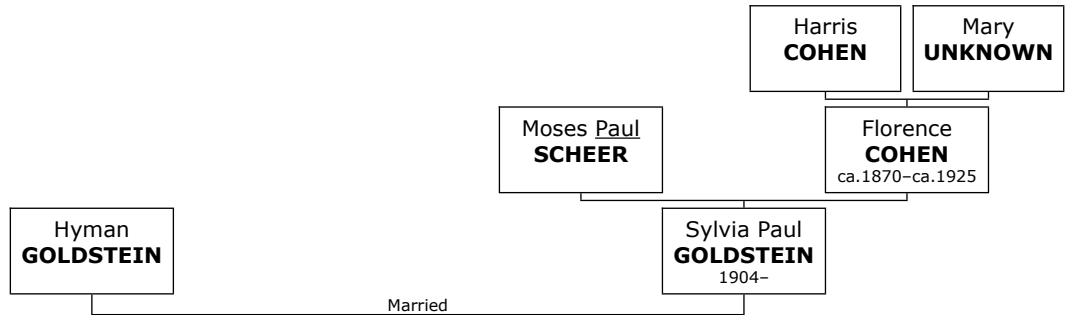

Family of Hyman GOLDSTEIN and Sylvia GOLDSTEIN

446. Hyman GOLDSTEIN. He is also known as **Goldie.**

447. He married **Sylvia Paul GOLDSTEIN.** Sylvia Paul was born in 1904. She is the daughter of Moses Paul SCHEER (873) and Florence COHEN (874).