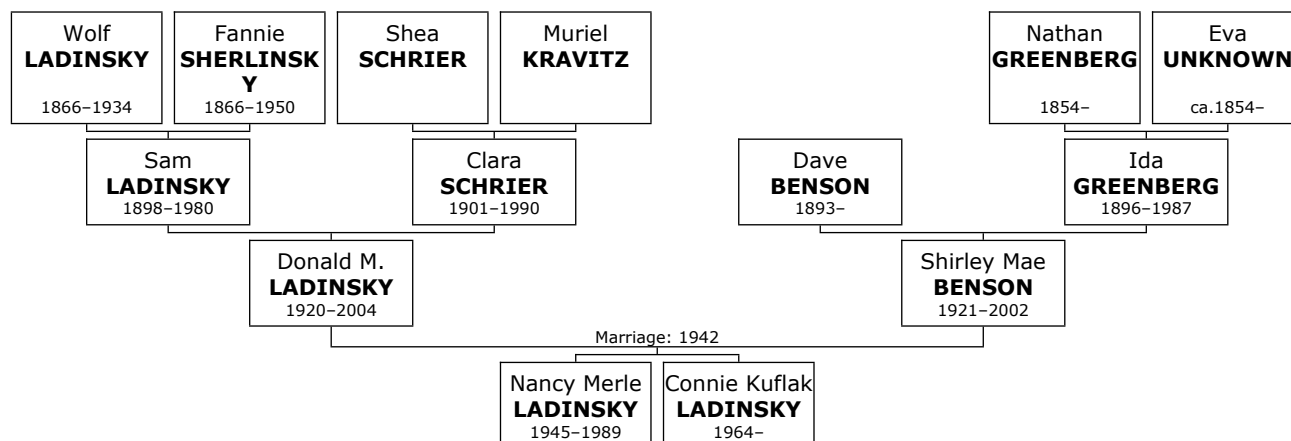

L

Family of Donald LADINSKY and Shirley BENSON

597. Donald M. LADINSKY was born on Tuesday, October 05, 1920. He was the son of Sam LADINSKY (599) and Clara SCHRIER (600).

Donald M. died in Los Angeles, Los Angeles, California, USA, on September 16, 2004, at the age of 83.

598. At the age of 21, Donald M. married **Shirley Mae BENSON** on Thursday, February 19, 1942, when she was 20 years old. They had two daughters.

Shirley Mae was born in St Louis, St Louis, Missouri, on Monday, October 24, 1921. She was the daughter of Dave BENSON (81) and Ida GREENBERG (82).

Shirley Mae reached 81 years of age and died in Los Angeles, Los Angeles, California, on December 13, 2002.

Daughters of Donald M. LADINSKY and Shirley Mae BENSON:

- + 595 f I. **Nancy Merle LADINSKY** was born in Oklahoma City, Oklahoma, Oklahoma, on November 17, 1945. She died in Encino, Los Angeles, California, on April 21, 1989, at the age of 43.
- + 1170 f II. **Connie Kufiak LADINSKY** was born in Los Angeles, Los Angeles, California, on August 26, 1964.