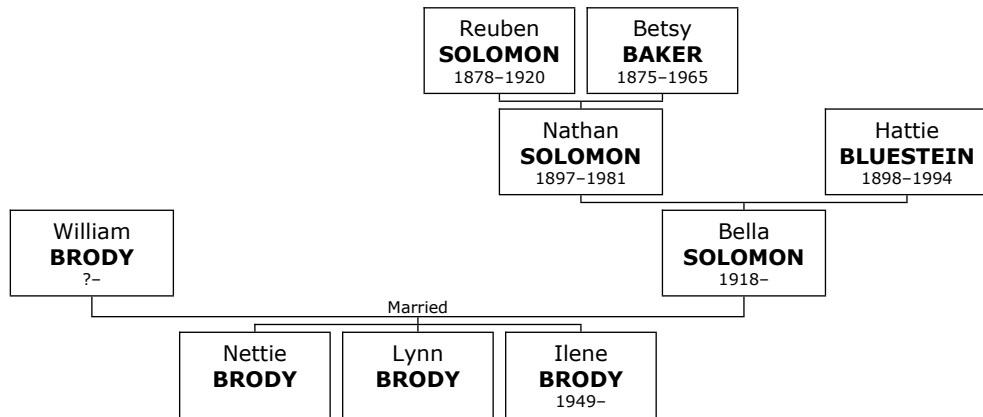

Eva reached 70 years of age and died in San Diego, San Diego, California, in March 1977.

Children of Joe BROCATO and Eva SOLOMON:

- m I. **Mario BROCATO**.
- f II. **Kathrine BROCATO**.

Family of William BRODY and Bella SOLOMON