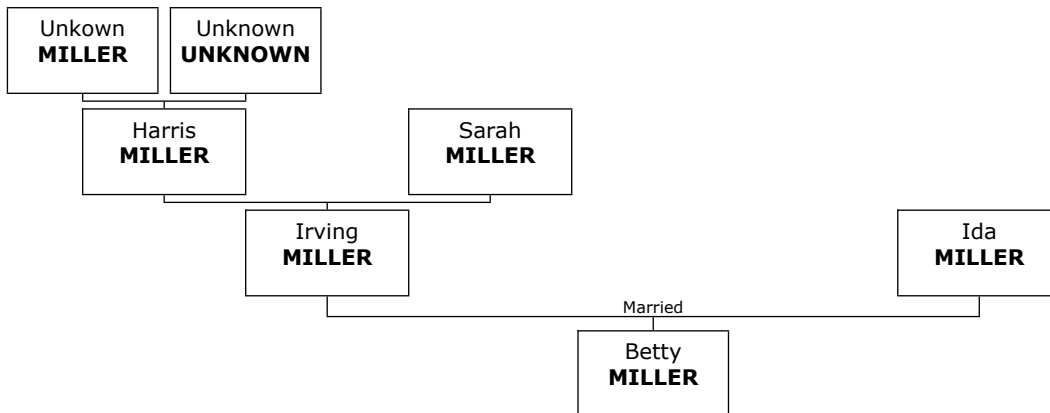

Family of Irving MILLER and Ida MILLER

687. Irving MILLER. He was the son of Harris MILLER (683) and Sarah MILLER (684). He was also known as **Itzie.**

688. He married **Ida MILLER.** They had one daughter.

Daughter of Irving MILLER and Ida MILLER:

f I. **Betty MILLER.**