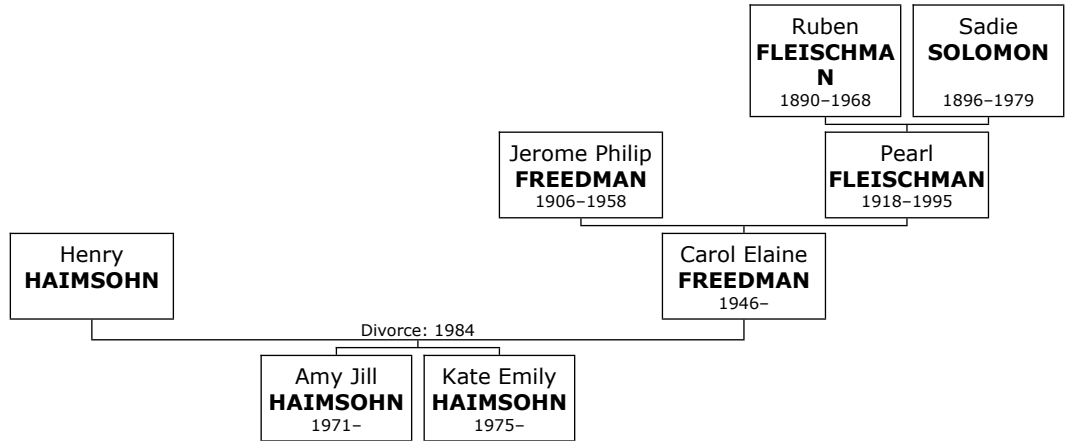

H

Family of Henry HAIMSOHN and Carol FREEDMAN

498. Henry HAIMSOHN.

366. Henry married **Carol Elaine FREEDMAN** in San Diego, San Diego, California, USA. They were divorced in 1984. They have two daughters.

Carol Elaine was born in San Diego on Wednesday, April 24, 1946.

Further details about Carol Elaine may be found on page 137.

Daughters of Henry HAIMSOHN and Carol Elaine FREEDMAN:

- + 1076 f I. **Amy Jill HAIMSOHN** was born in San Diego on June 22, 1971.
- f II. **Kate Emily HAIMSOHN** was born in San Diego on June 12, 1975.