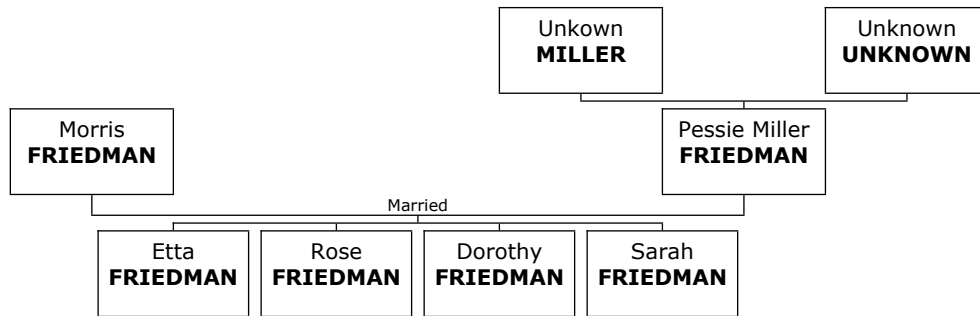

Family of Morris FRIEDMAN and Pessie FRIEDMAN

390. Morris FRIEDMAN.

391. He married **Pessie Miller FRIEDMAN**. They had four daughters. She was the daughter of Unkown MILLER (695) and Unknown UNKNOWN (696).

Daughters of Morris FRIEDMAN and Pessie Miller FRIEDMAN:

- f I. **Etta FRIEDMAN.**
- f II. **Rose FRIEDMAN.**
- f III. **Dorothy FRIEDMAN.**
- f IV. **Sarah FRIEDMAN.**