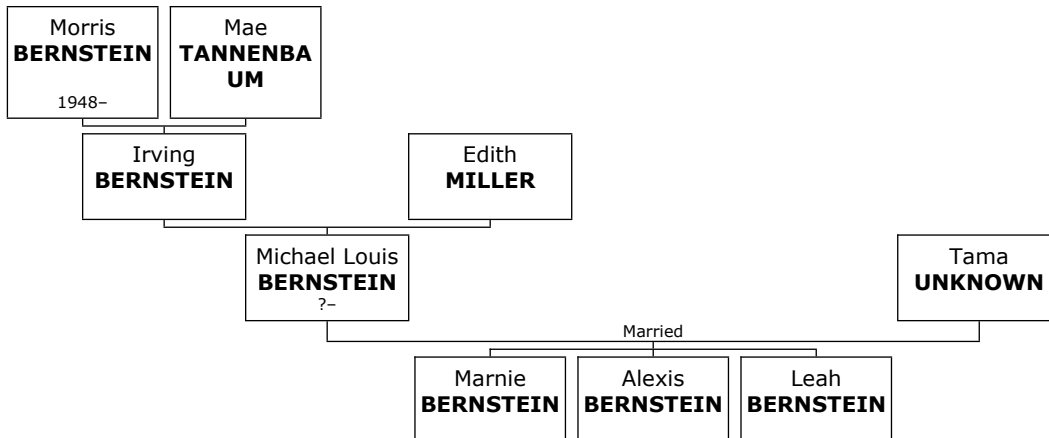

Family of Michael BERNSTEIN and Tama UNKNOWN

153. Michael Louis BERNSTEIN was born on August 10. He is the son of Irving BERNSTEIN (141) and Edith MILLER (142).

154. He married **Tama UNKNOWN**. They had three daughters.

Daughters of Michael Louis BERNSTEIN and Tama UNKNOWN:

1. f I. **Marnie BERNSTEIN**.