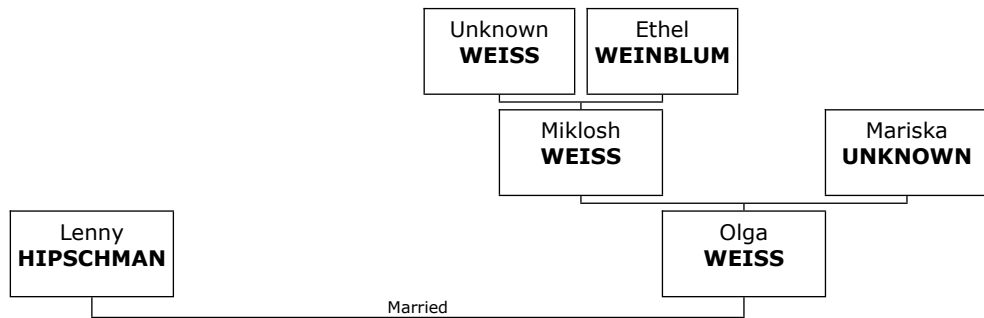

Family of Lenny HIPSCHMAN and Olga WEISS

512. Lenny HIPSCHMAN.

513. He married **Olga WEISS**. She was the daughter of Miklosh WEISS (1213) and Mariska UNKNOWN (1214).