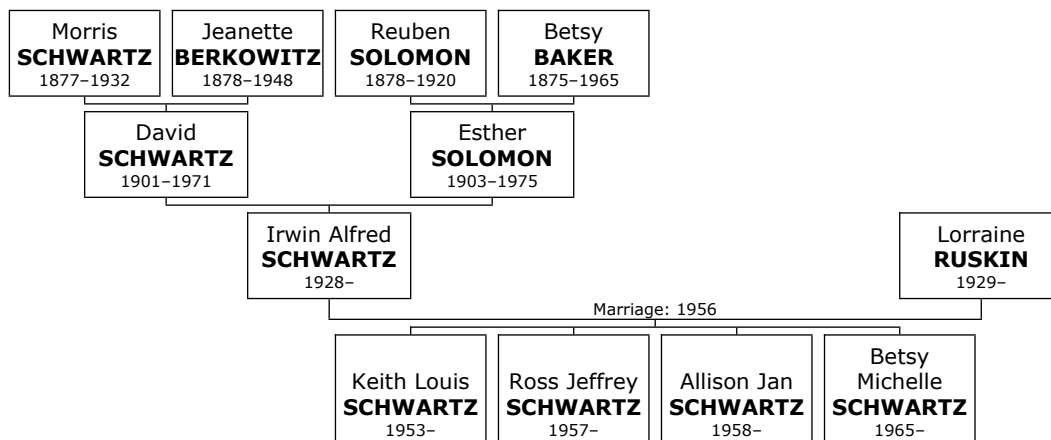

Family of Irwin SCHWARTZ and Lorraine RUSKIN

902. Irwin Alfred SCHWARTZ was born on Sunday, July 08, 1928, in Brooklyn, NY. He is the son of David SCHWARTZ (898) and Esther SOLOMON (899).

903. At the age of 27, Irwin Alfred married **Lorraine RUSKIN** on Sunday, February 19, 1956, in San Diego, San Diego, California, USA, when she was 26 years old. They have four children.