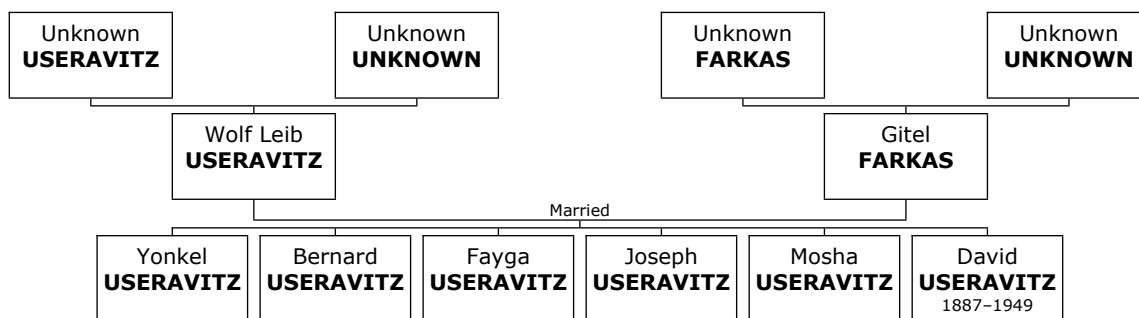

Family of Wolf USERAVITZ and Gitel FARKAS

1163. **Wolf Leib USERAVITZ** was born in Hungary. He was the son of Unknown USERAVITZ (1161) and Unknown UNKNOWN (1162). He was also known as **Liba**.

Wolf Leib died in Hungary.

1164. Wolf Leib married **Gitel FARKAS** in Hungary. They had six children.

Gitel was born in Hungary. She was the daughter of Unknown FARKAS (326) and Unknown UNKNOWN (327).

Gitel died in Hungary.

Children of Wolf Leib USERAVITZ and Gitel FARKAS:

+ 1165 m I. **Yonkel USERAVITZ**. He was also known as **Yenu or Jacob FARKAS**.

+ 1155 m II. **Bernard USERAVITZ**. He was also known as **Barel**.

+ 1238 f III. **Fayga USERAVITZ**. She was also known as **Fayge FARKAS**.