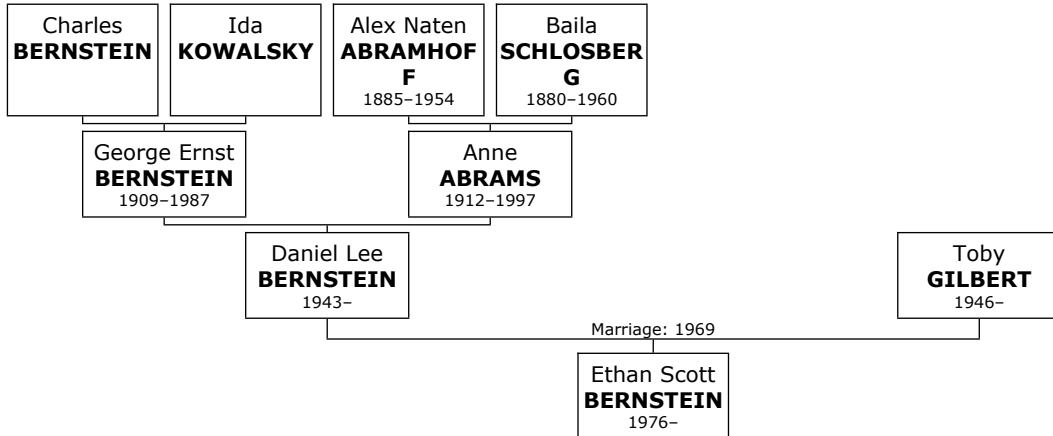

Son of Charles BERNSTEIN and Ida KOWALSKY:

+ 137 m I. **George Ernst BERNSTEIN** was born in San Francisco, San Mateo, California, USA, on July 31, 1909. He died in Los Angeles, Los Angeles, on August 28, 1987, at the age of 78.

Family of Daniel BERNSTEIN and Toby GILBERT