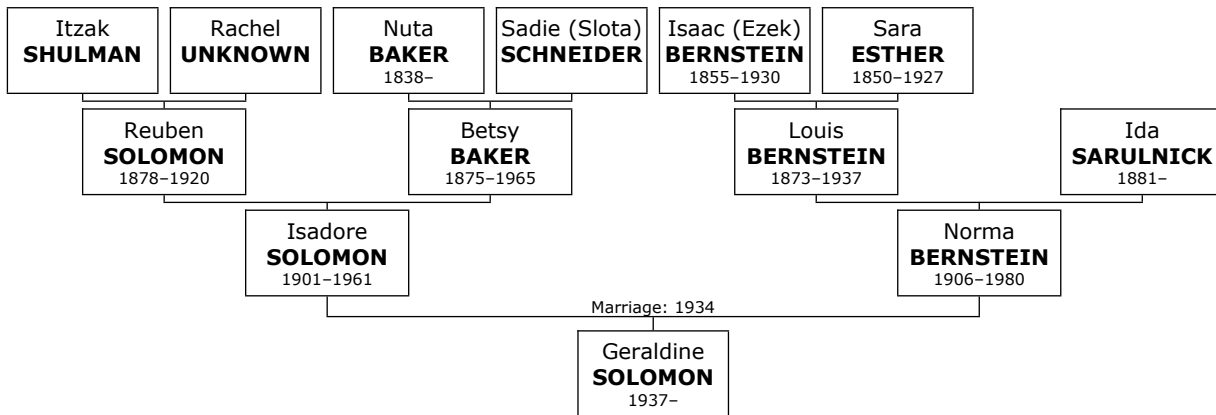

Family of Isadore SOLOMON and Norma BERNSTEIN

1020. Isadore SOLOMON was born on Friday, November 29, 1901, in New York, USA. He was the son of Reuben SOLOMON (1035) and Betsy BAKER (1036). He was also known as **Irving SOLOMON**.

Isadore died in San Diego, San Diego, California, in October 1961 at the age of 59.