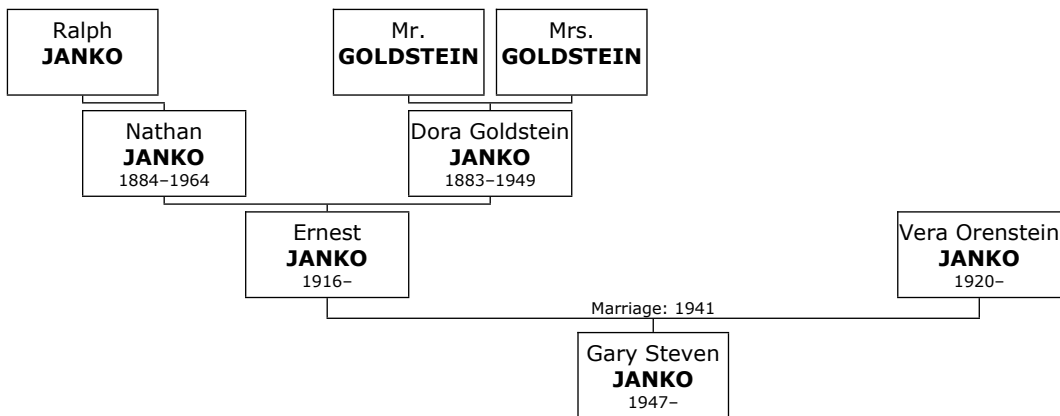

Family of Ernest JANKO and Vera JANKO