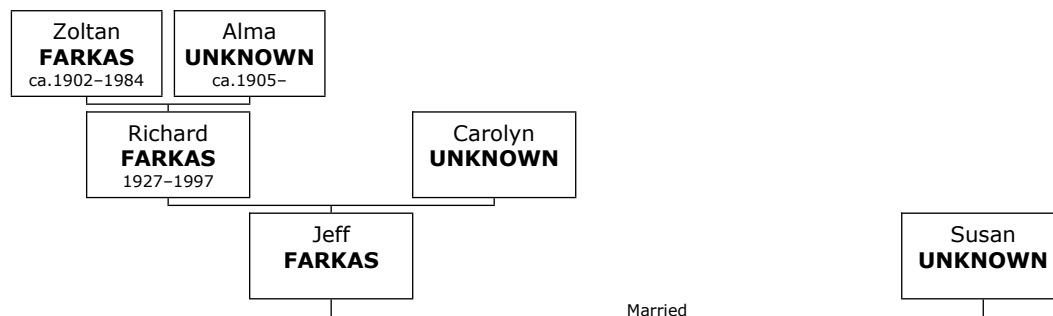

Family of Jeff FARKAS and Susan UNKNOWN

319. Jeff FARKAS. He was the son of Richard FARKAS (324) and Carolyn UNKNOWN (325).

320. He married **Susan UNKNOWN**.