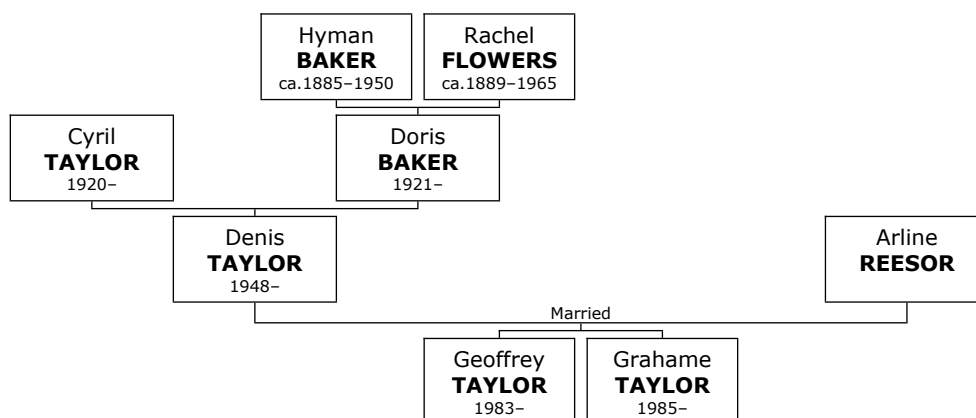

Family of Denis TAYLOR and Arline REESOR

1103. Denis TAYLOR was born in 1948. He is the son of Cyril TAYLOR (1101) and Doris BAKER (1102).

1104. He married Arline REESOR. They have two sons.

Sons of Denis TAYLOR and Arline REESOR:

- m I. **Geoffrey TAYLOR** was born in 1983.