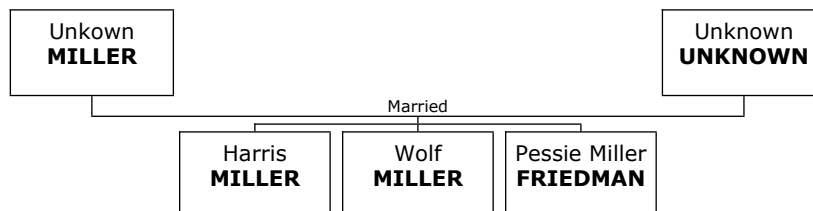

Family of Unkown MILLER and Unknown UNKNOWN