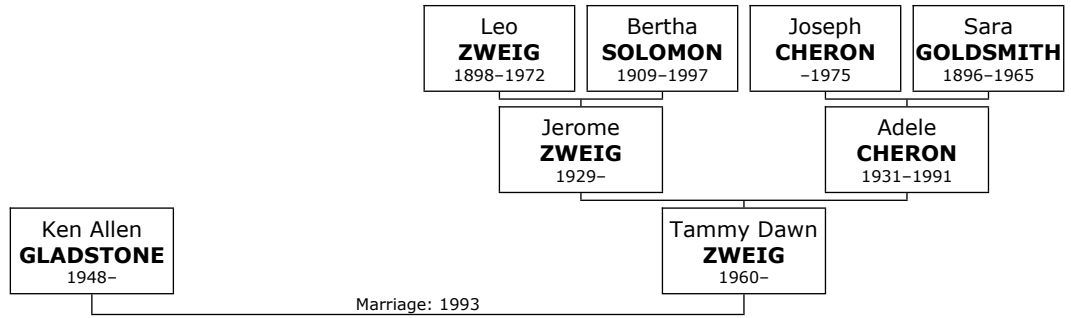

Family of Ken GLADSTONE and Tammy ZWEIG

419. Ken Allen GLADSTONE was born on Friday, January 02, 1948.

420. At the age of 45, Ken Allen married **Tammy Dawn ZWEIG** on Wednesday, August 18, 1993, in San Diego, San Diego, California, USA, when she was 33 years old. Tammy Dawn was born in San Diego on Wednesday, June 01, 1960. She is the daughter of Jerome ZWEIG (1263) and Adele CHERON (1264).