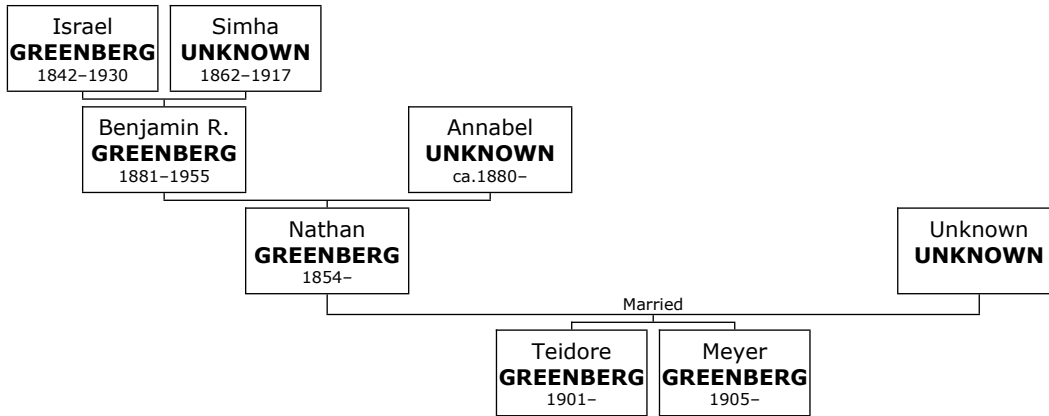

Family of Nathan GREENBERG and Unknown UNKNOWN

Here are the details about **Nathan GREENBERG's** second marriage, with Unknown UNKNOWN. You can read more about Nathan on page 166.

469. Nathan GREENBERG married **Unknown UNKNOWN**. They had two sons.
Sons of Nathan GREENBERG and Unknown UNKNOWN:

- m I. **Teidore GREENBERG** was born in 1901.
- m II. **Meyer GREENBERG** was born in 1905.