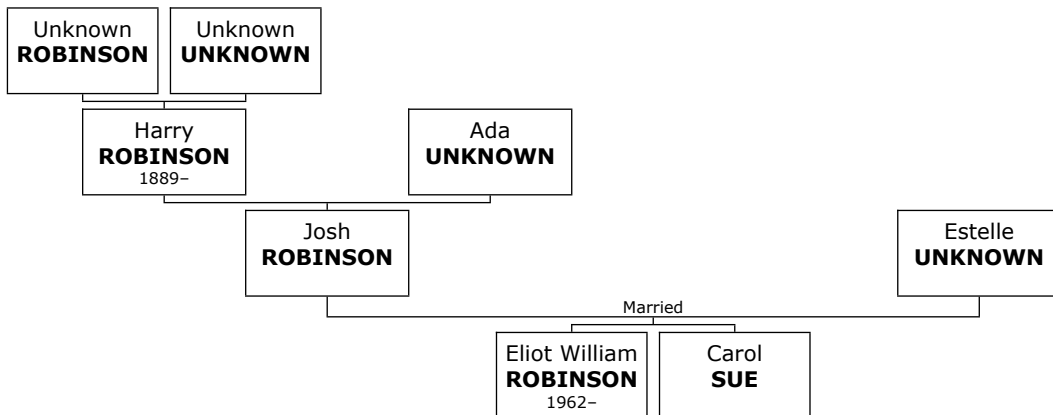

815. Herbert Joshua ROBINSON was born on Tuesday, July 20, 1926, in Luray, Virginia. He is the son of William ROBINSON (829) and Anna HOLZBERG (830).

816. At the age of 24, Herbert Joshua married **Florence Sue MILLER** on Sunday, April 01, 1951, in Harrisonburg when she was 20 years old. They have three children.

Florence Sue was born in Spartanburg, South Carolina, on Wednesday, August 20, 1930. She is the daughter of Paul Ralph MILLER (693) and Lena PAUL (694).

Children of Herbert Joshua ROBINSON and Florence Sue MILLER:

- + 831 m I. **William Paul ROBINSON** was born in Harrisonburg, Virginia, on April 14, 1953.
- + 280 f II. **Amy Robinson DOPKIN** was born in Harrisonburg, Virginia, on November 02, 1954.
- + 264 f III. **Debra Robinson DECKELBAUM** was born in Harrisonburg on November 09, 1955.

Family of Josh ROBINSON and Estelle UNKNOWN

817. Josh ROBINSON. He was the son of Harry ROBINSON (811) and Ada UNKNOWN (812).

818. He married **Estelle UNKNOWN**. They had two children.

Children of Josh ROBINSON and Estelle UNKNOWN:

- m I. **Eliot William ROBINSON** was born on March 09, 1962.
- f II. **Carol SUE.**