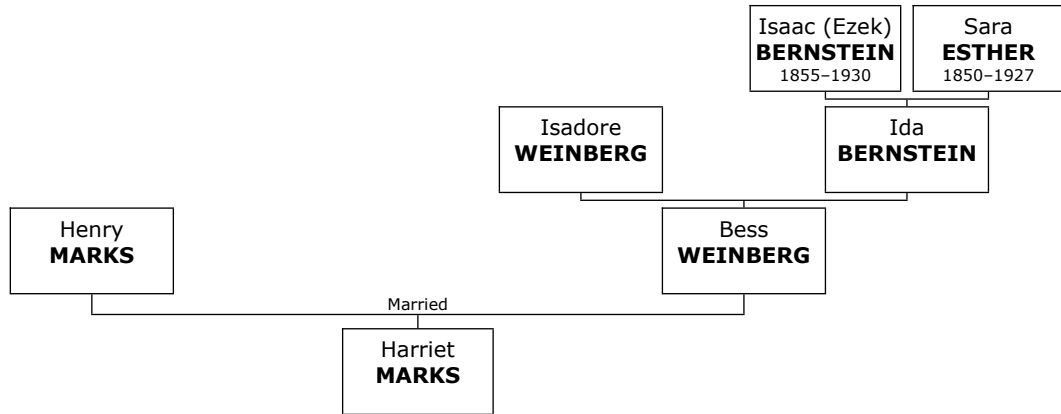

Family of Henry MARKS and Bess WEINBERG

666. Henry MARKS.

667. He married **Bess WEINBERG**. They had one daughter. She was the daughter of Isadore WEINBERG (1190) and Ida BERNSTEIN (1191).

Daughter of Henry MARKS and Bess WEINBERG:

f I. **Harriet MARKS.**