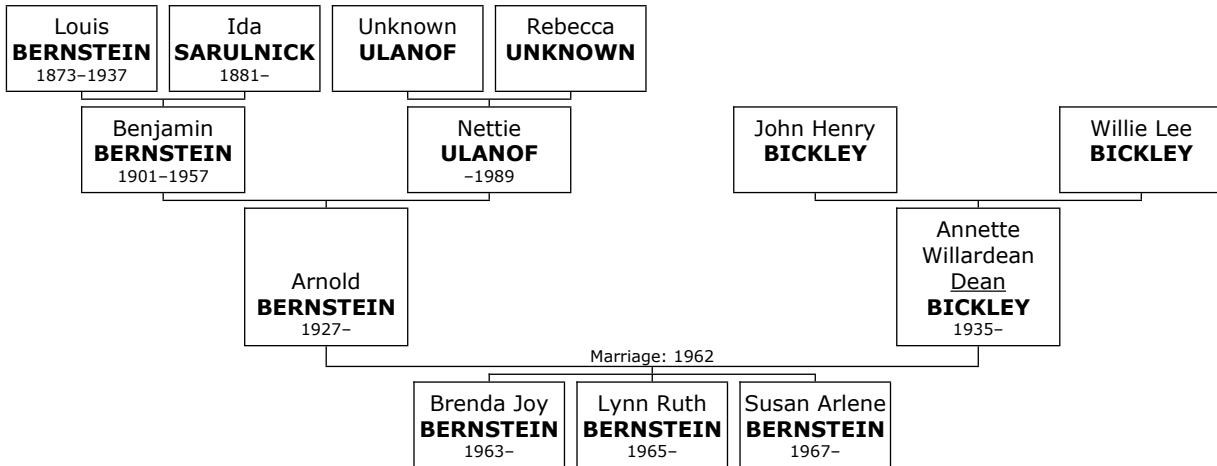

Family of Arnold BERNSTEIN and Dean BICKLEY