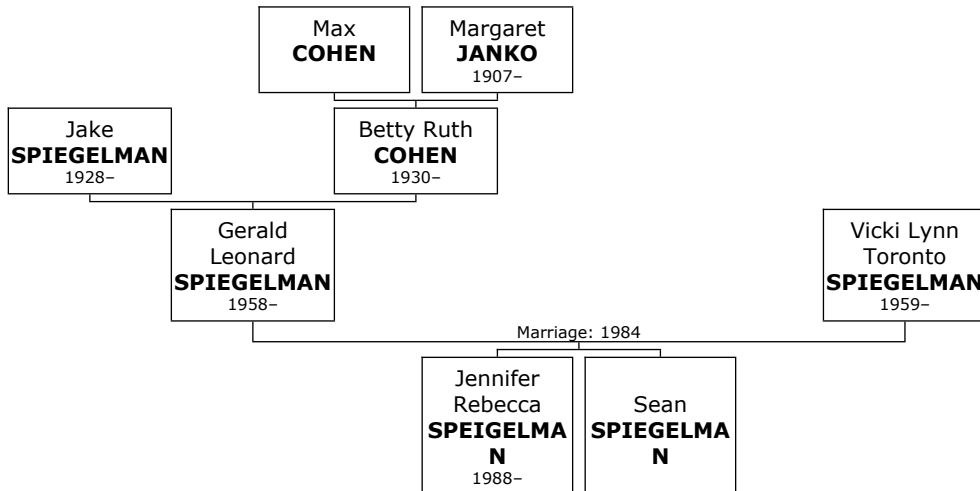

Family of Gerald SPIEGELMAN and Vicki SPIEGELMAN

1049. Gerald Leonard SPIEGELMAN was born on Wednesday, February 12, 1958, in Atlanta, Georgia. He is the son of Jake SPIEGELMAN (1051) and Betty Ruth COHEN (1052). He is also known as **Jerry**.