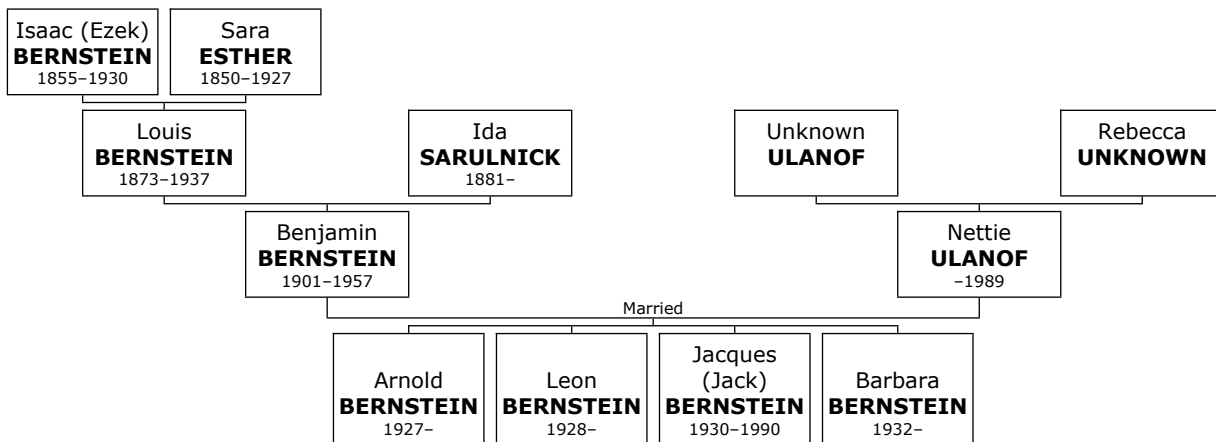

118. Arnold BERNSTEIN was born on Friday, February 18, 1927, in New London, Conn. He is the son of Benjamin BERNSTEIN (120) and Nettie ULANOF (121). He is also known as **Arnie**.

119. At the age of 35, Arnold married **Annette Willardean Dean BICKLEY** on Sunday, July 01, 1962, in Columbia, SC, when she was 26 years old. They have three daughters.

Dean was born in Columbia on Tuesday, July 30, 1935. She is the daughter of John Henry BICKLEY (162) and Willie Lee BICKLEY (163).

Daughters of Arnold BERNSTEIN and Annette Willardean Dean BICKLEY:

- f I. **Brenda Joy BERNSTEIN** was born in Columbia on November 16, 1963.
- f II. **Lynn Ruth BERNSTEIN** was born in Columbia on May 14, 1965.
- f III. **Susan Arlene BERNSTEIN** was born in Columbia on February 17, 1967.

Family of Benjamin BERNSTEIN and Nettie ULANOF

120. Benjamin BERNSTEIN was born on Thursday, May 02, 1901, in Derby, Conn. He was the son of Louis BERNSTEIN (149) and Ida SARULNICK (150).

Benjamin died in Waterford on November 27, 1957, at the age of 56.

121. He married **Nettie ULANOF**. They had four children.

Nettie was born in Kiev, Russia. She was the daughter of Unknown ULANOF (1117) and Rebecca UNKNOWN (1118).

Nettie died in Waterford, Conn, on December 31, 1989.