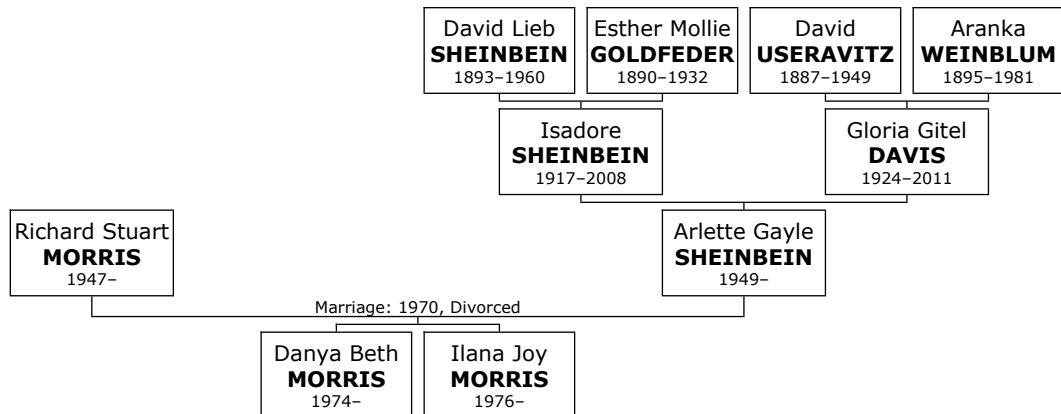

Family of Richard MORRIS and Arlette SHEINBEIN

713. Richard Stuart MORRIS was born in December 1947 in New Jersey, USA. He is also known as **Rich**.

92. Richard Stuart married **Arlette Gayle SHEINBEIN** in August 1970 in Oklahoma City, Oklahoma, Oklahoma. They are divorced. They have two daughters.

Arlette Gayle was born in Oklahoma City on Tuesday, September 13, 1949.

Further details about Arlette Gayle may be found on page 56.

Daughters of Richard Stuart MORRIS and Arlette Gayle SHEINBEIN:

1. + 620 f I. **Danya Beth MORRIS** was born in North Bergen, Hudson, New Jersey, on May 19, 1974. She is also known as **Danya WEINSTOCK**.