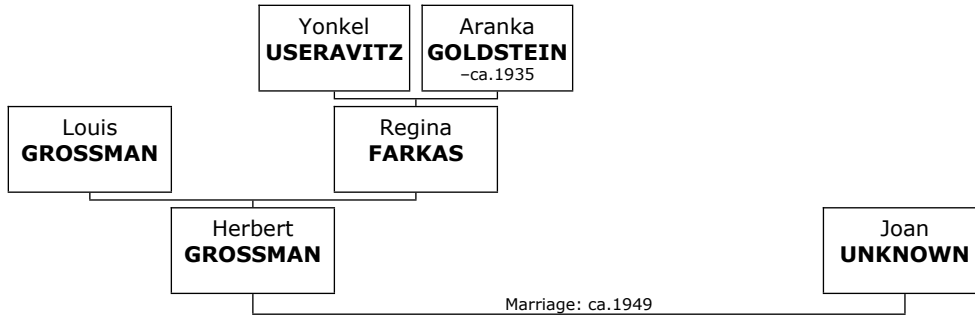

Daughter of Alexander GROSSMAN and Lee UNKNOWN:

+ 148 f I. **Ona GROSSMAN** was born in Jersey City, NJ, on January 16, 1936.

Family of Herbert GROSSMAN and Joan UNKNOWN

479. Herbert GROSSMAN. He was the son of Louis GROSSMAN (481) and Regina FARKAS (482).

480. Herbert married **Joan UNKNOWN** about 1949.