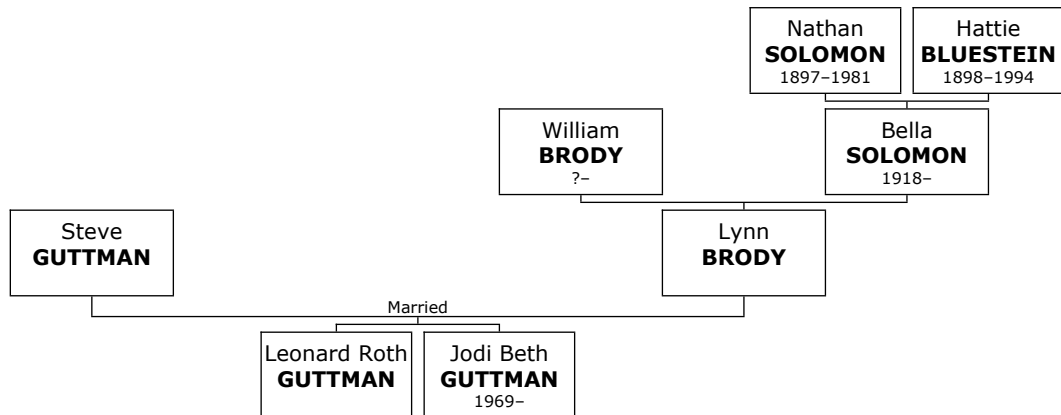

494. Tracy Frank GUERRA was born on Tuesday, November 05, 1963. He is the son of Thomas GUERRA (491) and Ramona Lee BECKET (408).

495. At the age of 24, Tracy Frank married **Elizabeth HANS** on Saturday, October 22, 1988, when she was 23 years old. They have one daughter.

Elizabeth was born on Tuesday, January 05, 1965.

Daughter of Tracy Frank GUERRA and Elizabeth HANS:

1. f I. **Yliana Paulette GUERRA** was born in Long Beach, California, on January 20, 1994.

Family of Steve GUTTMAN and Lynn BRODY

496. Steve GUTTMAN.

497. He married **Lynn BRODY**. They have two children. She is the daughter of William BRODY (195) and Bella SOLOMON (196).

Children of Steve GUTTMAN and Lynn BRODY:

1. m I. **Leonard Roth GUTTMAN.**
2. f II. **Jodi Beth GUTTMAN** was born in San Diego, San Diego, California, USA, on August 07, 1969.