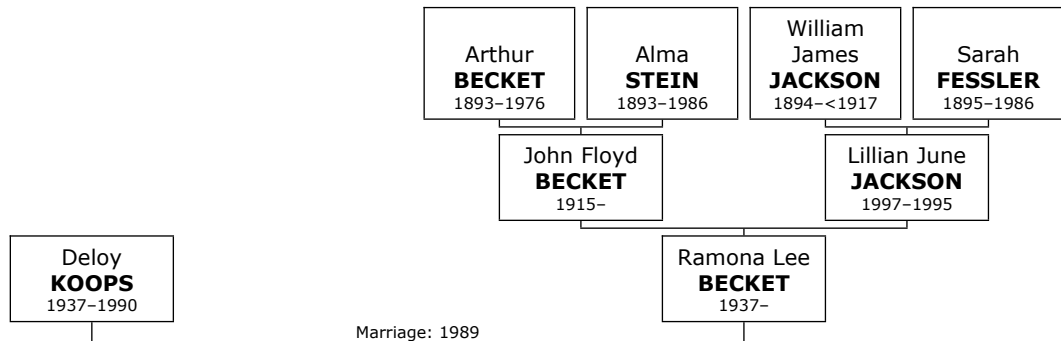

Family of Deloy KOOPS and Ramona BECKET

588. **Deloy KOOPS** was born on Sunday, May 16, 1937. He died in San Diego, CA, on May 10, 1990, at the age of 52.

408. At the age of 52, Deloy married **Ramona Lee BECKET** on Tuesday, December 26, 1989, in San Diego when she was 52 years old. Ramona Lee was born in Ottawa, IL, on Wednesday, August 04, 1937.

Further details about Ramona Lee may be found on page 149.