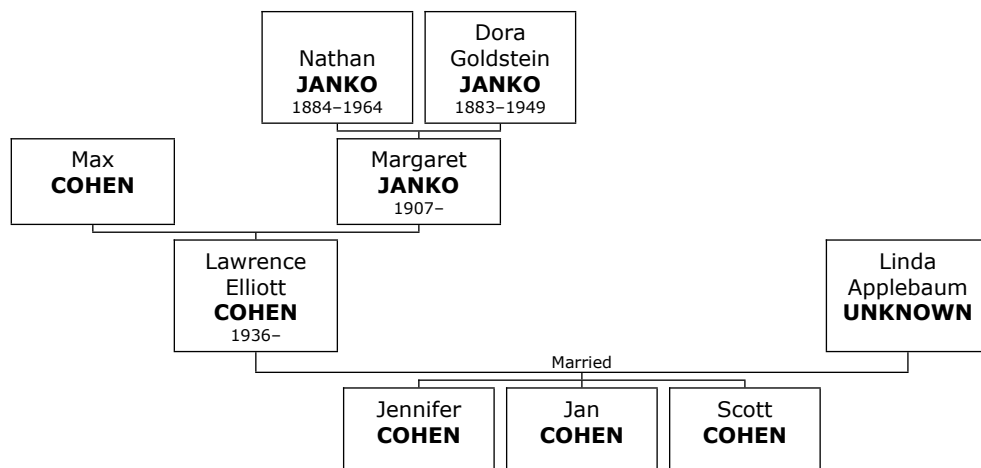

Family of Lawrence COHEN and Linda UNKNOWN