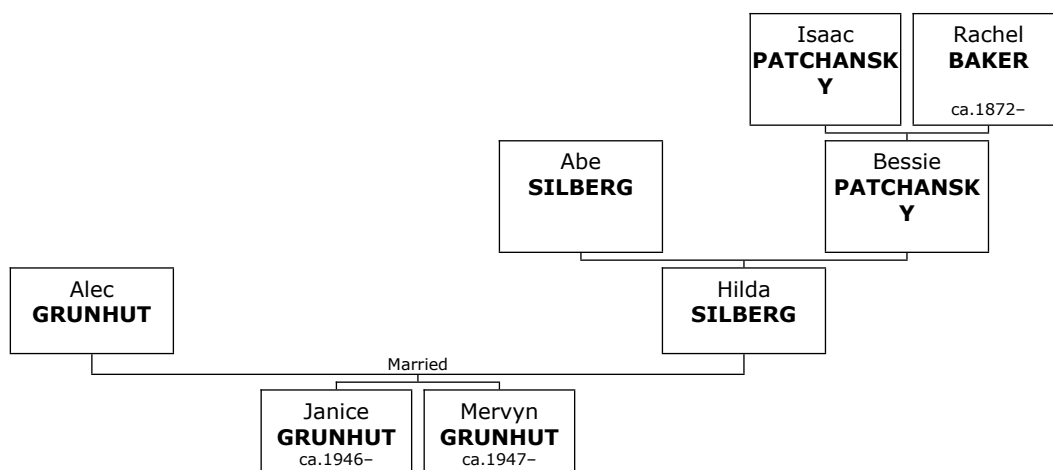

Family of Alec GRUNHUT and Hilda SILBERG

485. Alec GRUNHUT.

486. He married **Hilda SILBERG**. They had two children. She was the daughter of Abe SILBERG (1004) and Bessie PATCHANSKY (1005).

Children of Alec GRUNHUT and Hilda SILBERG:

+ 1149 f I. **Janice GRUNHUT** was born in Leeds, Yorkshire, England, about 1946.

+ 487 m II. **Mervyn GRUNHUT** was born in Leeds about 1947.