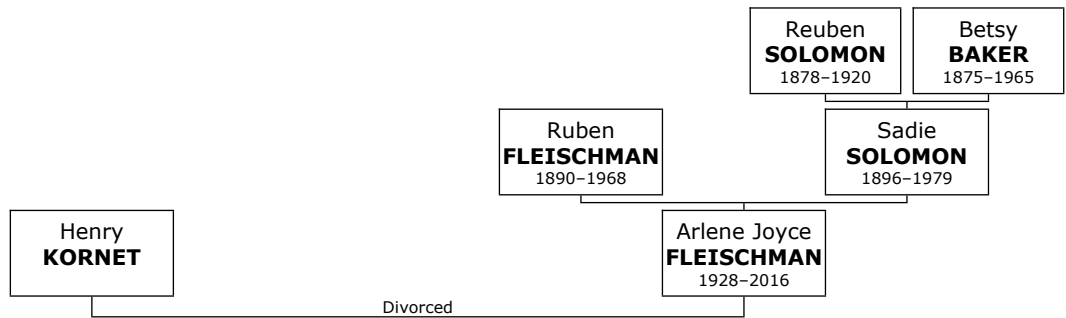

Rose reached 91 years of age and died in Ohio, USA, in June 1977.

Sons of Unknown KOPPERMAN and Rose WINICK:

- m I. **Unknown KOPPERMAN.**
- m II. **Unknown KOPPERMAN.**

Family of Henry KORNET and Arlene FLEISCHMAN