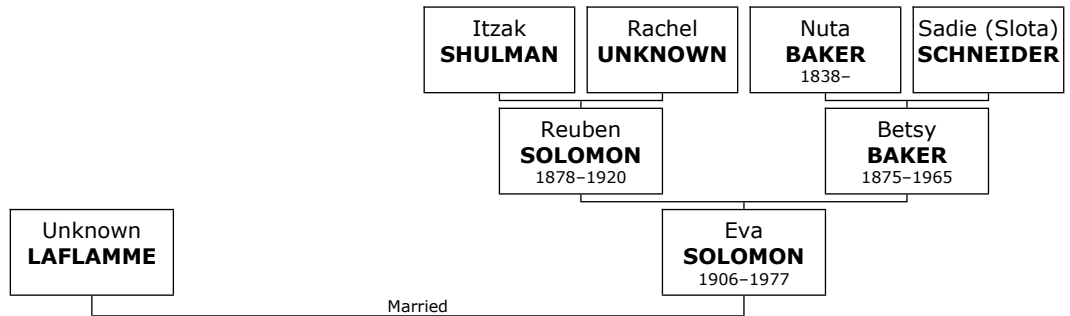

601. Wolf LADINSKY was born in 1866 in Warsaw, Mazowieckie, Poland. He was the son of Unknown WLADIMIRSKY (1229) and Unknown MAUGHAM (1230).

Wolf died in St Louis, St Louis, Missouri, USA, on February 26, 1934, at the age of 68.

602. Wolf married **Fannie SHERLINSKY** on Monday, December 17, 1883. They had one son.

Fannie was born in Warsaw, Mazowieckie, Poland, in 1866. She was the daughter of Unknown SHERLINSKY (990) and Unknown UNKNOWN (991).

Fannie reached 84 years of age and died in St Louis, St Louis, Missouri, USA, on October 14, 1950.

Son of Wolf LADINSKY and Fannie SHERLINSKY:

+ 599 m I. **Sam LADINSKY** was born in St Louis on July 04, 1898. He died in USA in May 1980 at the age of 81.

Family of Unknown LAFLAMME and Eva SOLOMON