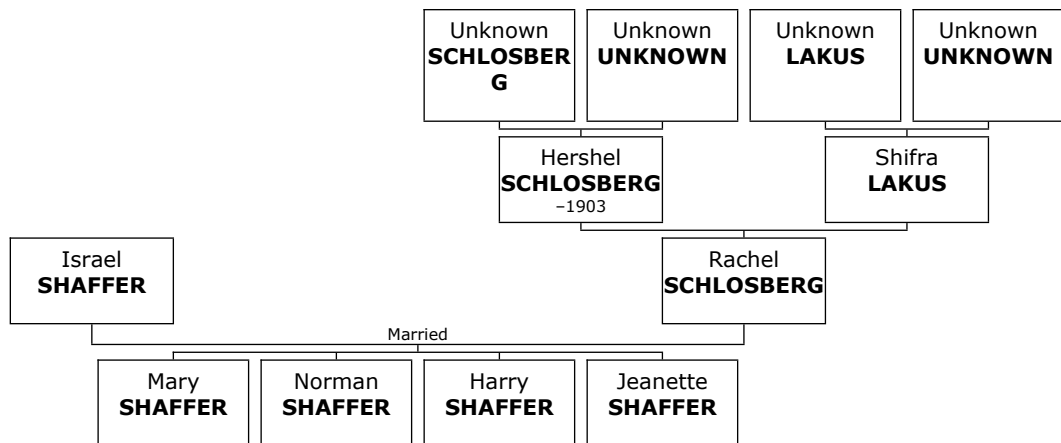

Family of Israel SHAFFER and Rachel SCHLOSBERG

927. Israel SHAFFER.

928. He married **Rachel SCHLOSBERG**. They had four children.

Rachel was born in Russia. She was the daughter of Hershel SCHLOSBERG (884) and Shifra LAKUS (885).

Children of Israel SHAFFER and Rachel SCHLOSBERG:

f I. **Mary SHAFFER**.

m II. **Norman SHAFFER**.

m III. **Harry SHAFFER**.

f IV. **Jeanette SHAFFER**.