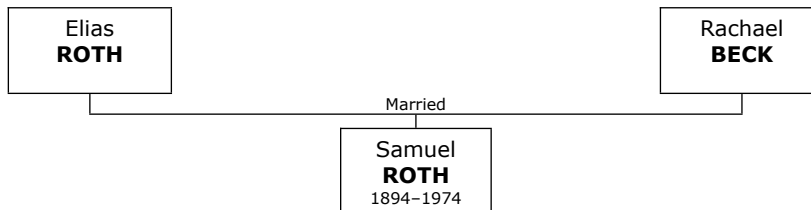

Family of Elias ROTH and Rachael BECK

846. Elias ROTH was born in Austria.

847. He married **Rachael BECK.** They had one son.

Rachael was born in Austria.

Son of Elias ROTH and Rachael BECK:

+ 851 m I. **Samuel ROTH** was born on March 04, 1894. He was also known as **Sam ROTH.**