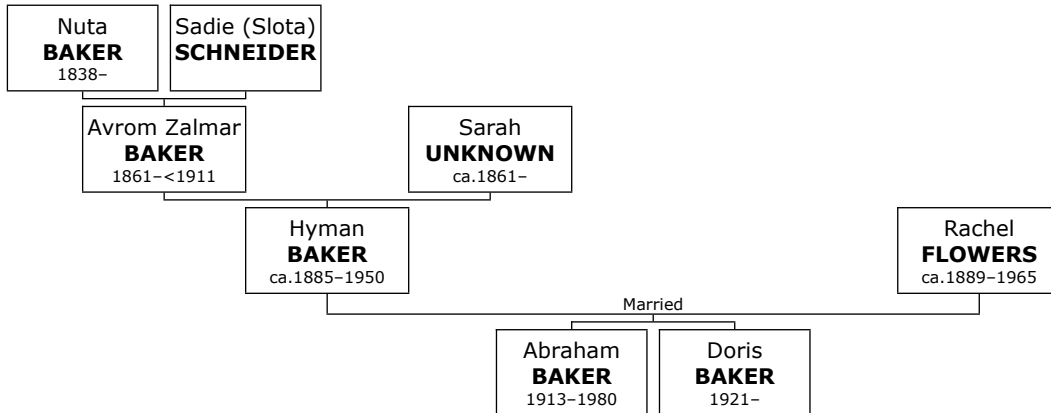

Family of Hyman BAKER and Rachel FLOWERS

35. Hyman BAKER was born about 1885 in Leeds, Yorkshire, England. He was the son of Avrom Zalmar BAKER (25) and Sarah UNKNOWN (26). He was also known as **Harris BAKER**.

Hyman died in Belfast, Antrim, Northern Ireland, in 1950 at the age of 65.

36. He married **Rachel FLOWERS**. They had two children.

Rachel was born about 1889. She was also known as **Ray FLOWERS**.