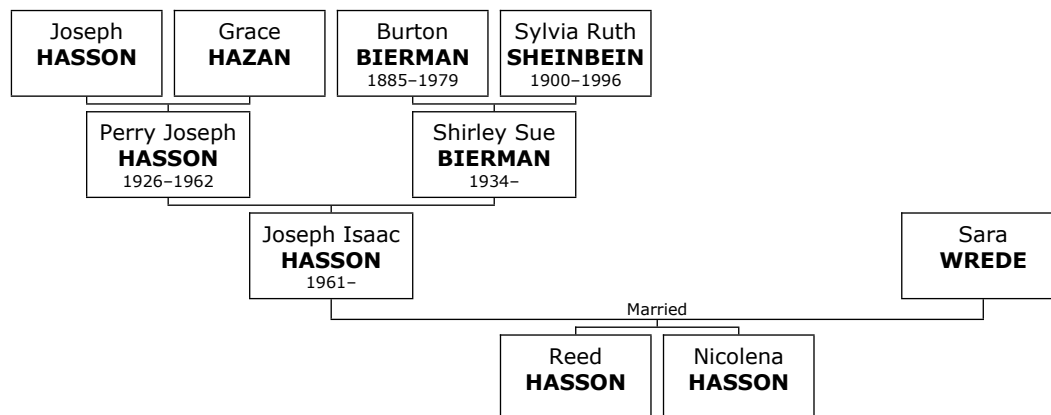

Family of Joseph HASSON and Sara WREDE

507. Joseph Isaac HASSON was born on Tuesday, August 15, 1961, in Orange, California, USA. He is the son of Perry Joseph HASSON (509) and Shirley Sue BIERMAN (87).

508. He married **Sara WREDE**. They have two children.

Children of Joseph Isaac HASSON and Sara WREDE:

m I. **Reed HASSON.**

f II. **Nicolena HASSON.**