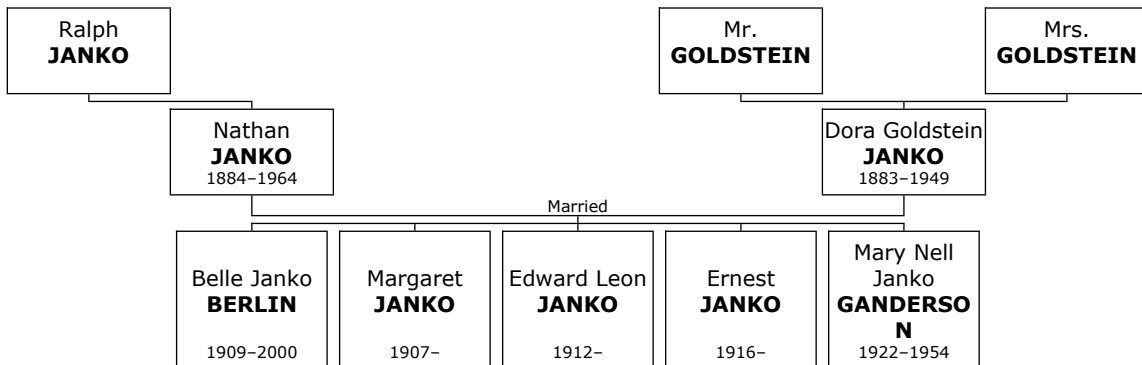

Family of Nathan JANKO and Dora JANKO