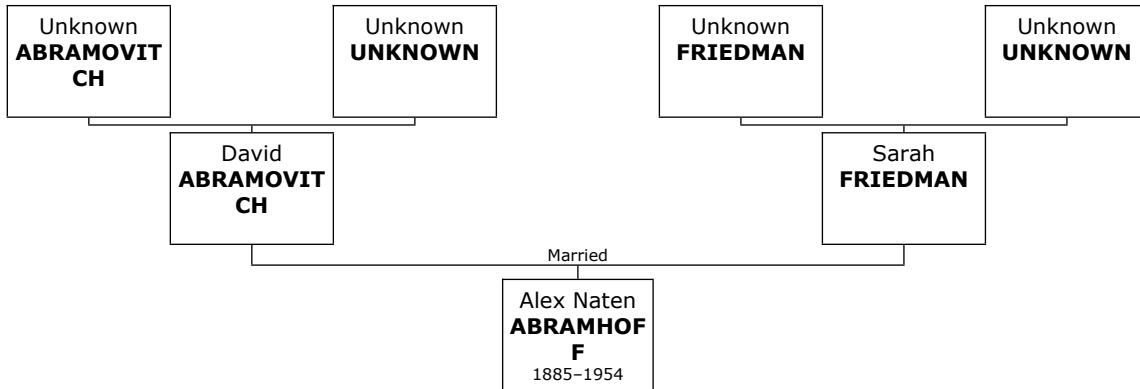

Family of David ABRAMOVITCH and Sarah FRIEDMAN

5. **David ABRAMOVITCH.** He was the son of Unknown ABRAMOVIT CH (7) and Unknown UNKNOWN (8).

6. He married **Sarah FRIEDMAN.** They had one son. She was the daughter of Unknown FRIEDMAN (392) and Unknown UNKNOWN (393).

Son of David ABRAMOVIT CH and Sarah FRIEDMAN:

+ 3 m I. **Alex Naten ABRAMHOFF** was born in Lithuania in 1885. He was also known as **Alex ABRAMS.**

Alex Naten died in Los Angeles, Los Angeles, California, USA, on April 17, 1954, at the age of 69.