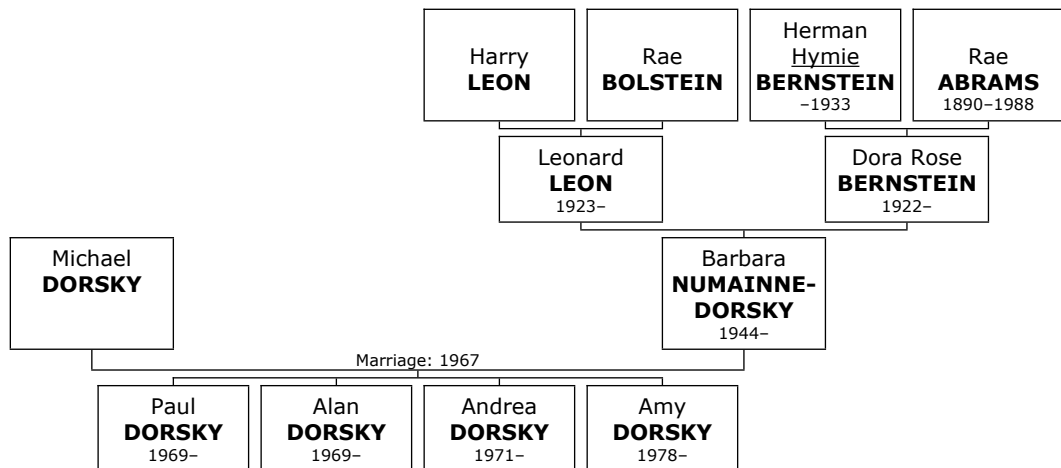

Family of Michael DORSKY and Barbara NUMAINNE-DORSKY