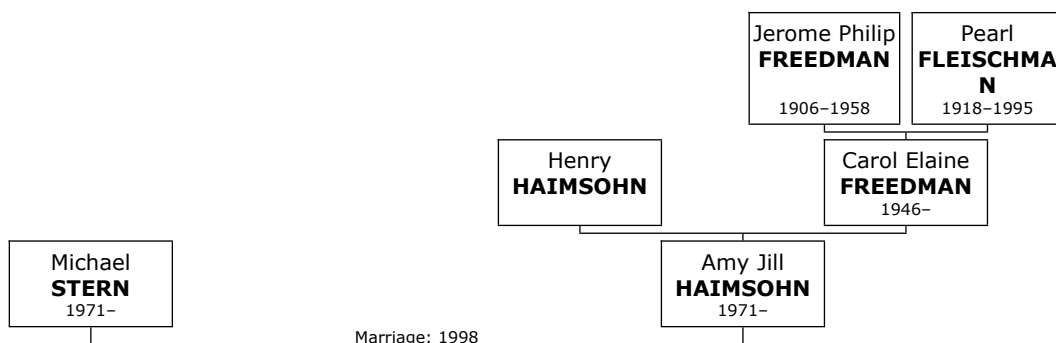

Family of Michael STERN and Amy HAIMSOHN