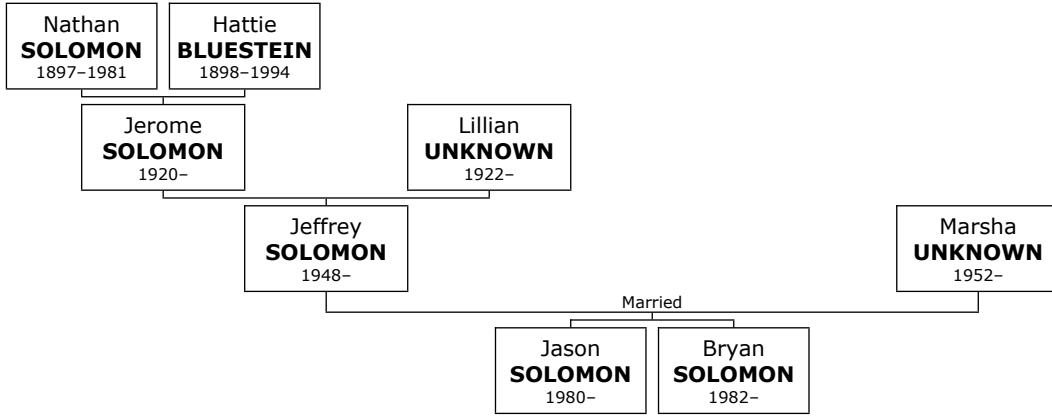

Son of Jay SOLOMON and Myrna KRUEGER:

m I. **Benjamin KRUEGER** was born on December 10, 1979. Jay SOLOMON is his stepfather.

Family of Jeffrey SOLOMON and Marsha UNKNOWN

1027. Jeffrey SOLOMON was born on Saturday, January 24, 1948. He is the son of Jerome SOLOMON (1029) and Lillian UNKNOWN (1030).

1028. Jeffrey married **Marsha UNKNOWN** on May 28. They have two sons.
Marsha was born on Monday, December 08, 1952.

Sons of Jeffrey SOLOMON and Marsha UNKNOWN:

m I. **Jason SOLOMON** was born on September 16, 1980.
m II. **Bryan SOLOMON** was born on August 06, 1982.