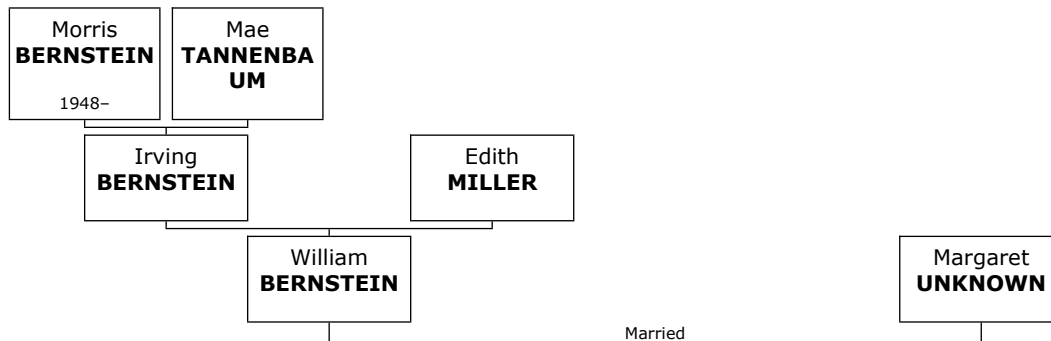

Family of William BERNSTEIN and Margaret UNKNOWN

159. William BERNSTEIN. He is the son of Irving BERNSTEIN (141) and Edith MILLER (142). He is also known as **Billy**.