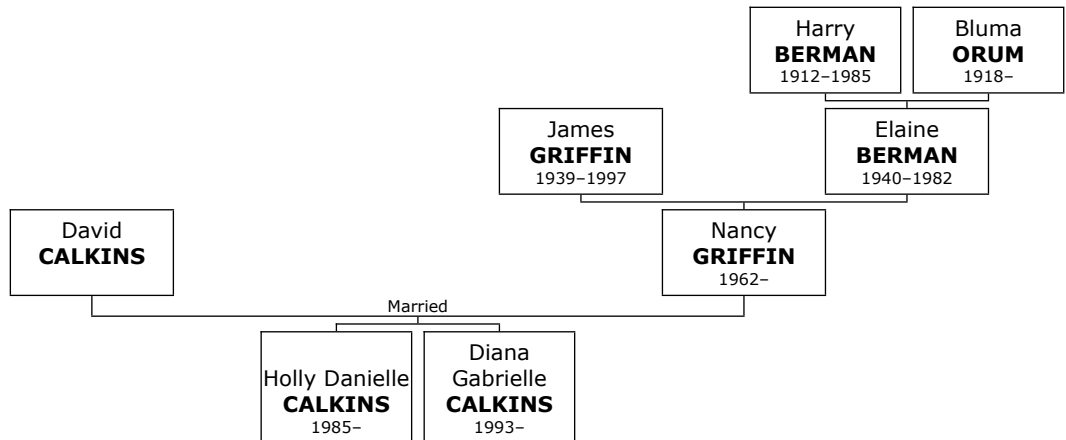

Family of David CALKINS and Nancy GRIFFIN

210. David CALKINS.

211. He married **Nancy GRIFFIN**. They have two daughters.