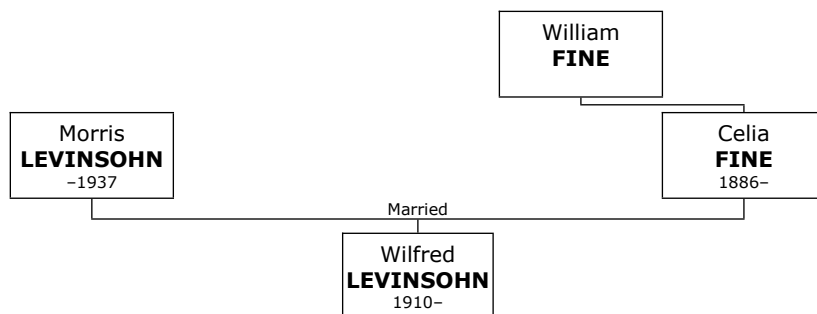

619. Michael LEVINSOHN. He is the son of Norman LEVINSOHN (623) and Gloria RING (624).

620. Michael married **Danya Beth MORRIS** on Saturday, May 19, 2007, in Atlanta, GA - religious ceremony. They have one son.

Danya Beth was born in North Bergen, Hudson, New Jersey, USA, on Sunday, May 19, 1974. She is the daughter of Richard Stuart MORRIS (713) and Arlette Gayle SHEINBEIN (92). She is also known as **Danya WEINSTOCK**.

Son of Michael LEVINSOHN and Danya Beth MORRIS:

m I. **Daniel Jacob LEVINSOHN** was born in Chicago, Cook, Illinois, USA, on November 23, 2006.

Family of Morris LEVINSOHN and Celia FINE