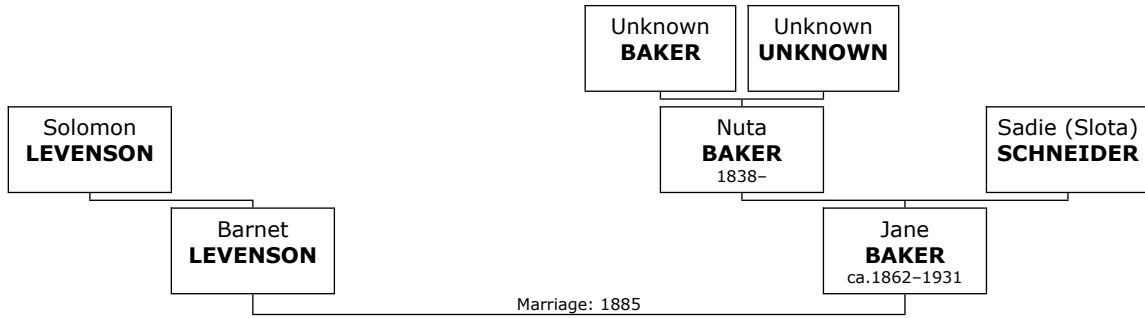

Family of Barnet LEVENSON and Jane BAKER