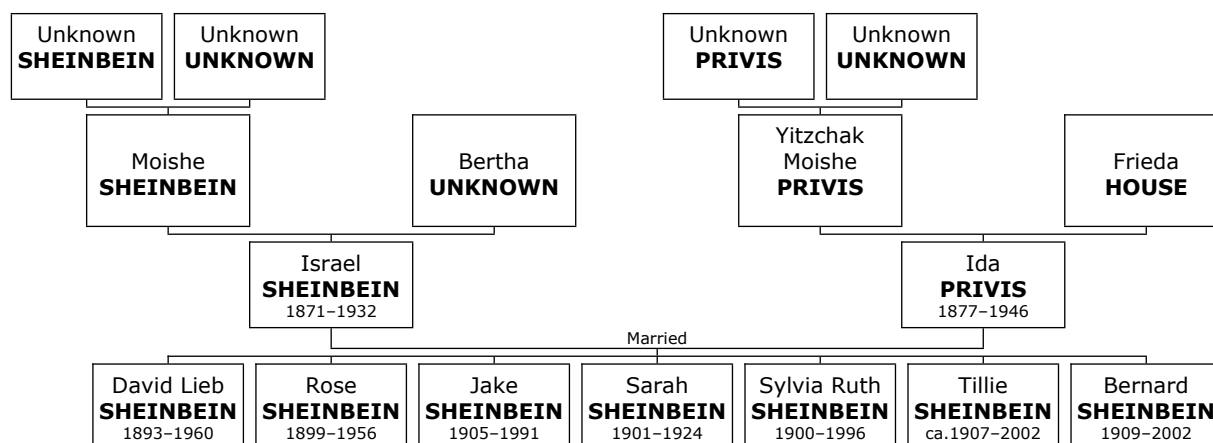

Family of Israel SHEINBEIN and Ida PRIVIS

956. Israel SHEINBEIN was born in 1871 in Osova, Rivne, Ukraine. He was the son of Moishe SHEINBEIN (966) and Bertha UNKNOWN (967).

Israel died in St Louis, St Louis, Missouri, USA, on June 12, 1932, at the age of 61.

957. He married **Ida PRIVIS**. They had seven children.

Ida was born in Kolki, Khmelnytsky, Ukraine, in 1877. She was the daughter of Yitzchak Moishe PRIVIS (780) and Frieda HOUSE (781).

Ida reached 69 years of age and died in St Louis, St Louis, Missouri, USA, on January 28, 1946.

Children of Israel SHEINBEIN and Ida PRIVIS:

- + 941 m I. **David Lieb SHEINBEIN** was born in Kolki, Khmelnytsky, Ukraine, on July 20, 1893. He died in St Louis, St Louis, Missouri, USA, on July 22, 1960, at the age of 67.
- + 1085 f II. **Rose SHEINBEIN** was born in Kolki on March 21, 1899. She died in St Louis, St Louis, Missouri, USA, on July 21, 1956, at the age of 57.
- + 960 m III. **Jake SHEINBEIN** was born in Kolki on January 15, 1905. He died in St Louis, St Louis, Missouri, USA, on October 26, 1991, at the age of 86.
- f IV. **Sarah SHEINBEIN** was born in Kolki in 1901. She died in St Louis, St Louis, Missouri, USA, on December 07, 1924, at the age of 23.
- + 165 f V. **Sylvia Ruth SHEINBEIN** was born in Kolki on May 10, 1900. She died in St. Louis, MO, on November 14, 1996, at the age of 96.