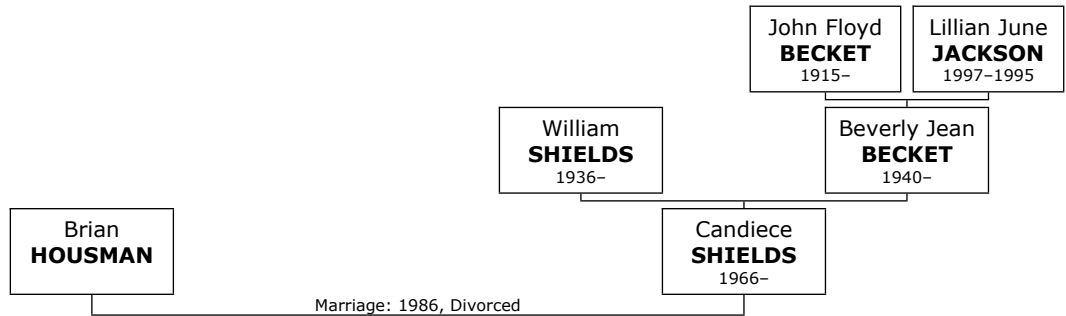

Son of Morris HORWITZ and Dorothy LEVY:

+ 514 m I. **Arthur Irwin HORWITZ** was born in Los Angeles, Los Angeles, California, USA, on November 24, 1933. He is also known as **Arthur HOWARD**.

Family of Brian HOUSMAN and Candiece SHIELDS

518. Brian HOUSMAN.

519. Brian married **Candiece SHIELDS** on Saturday, February 22, 1986. They are divorced.

Candiece was born in Hollywood, Fl, on Monday, February 14, 1966. She is the daughter of William SHIELDS (992) and Beverly Jean BECKET (993).