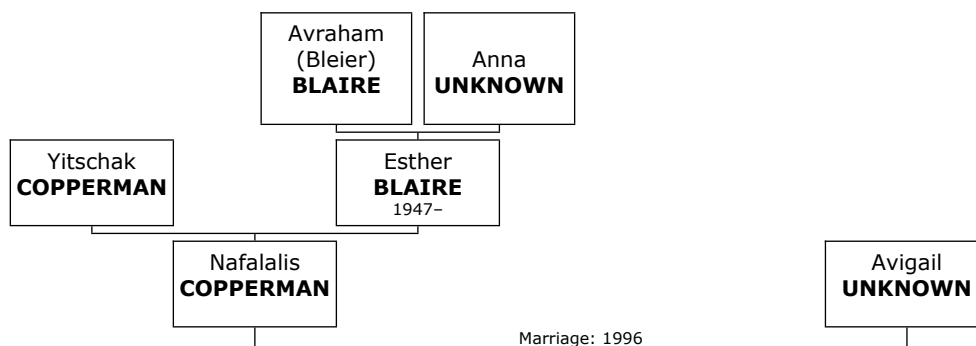

Children of Jake COOPERMAN and Lena Goldstein COOPERMAN:

m I. **Leonard COOPERMAN.**

f II. **Carol COOPERMAN.**

Family of Nafalalis COPPERMAN and Avigail UNKNOWN

254. **Nafalalis COPPERMAN.** He is the son of Yitschak COPPERMAN (256) and Esther BLAIRE (257).