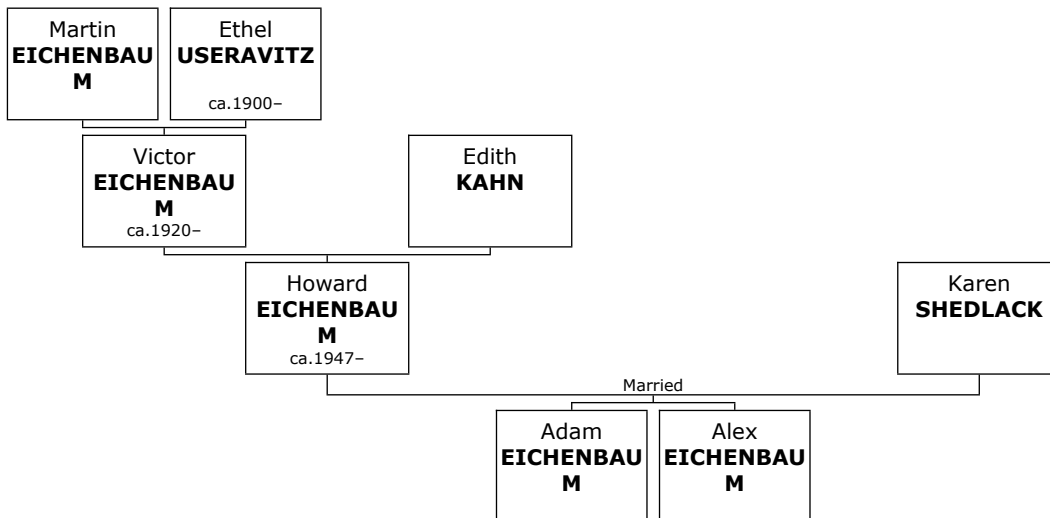

Family of Howard EICHENBAUM and Karen SHEDLACK

289. Howard EICHENBAUM was born about 1947. He is the son of Victor EICHENBAUM (295) and Edith KAHN (296).

290. He married **Karen SHEDLACK**. They have two sons.