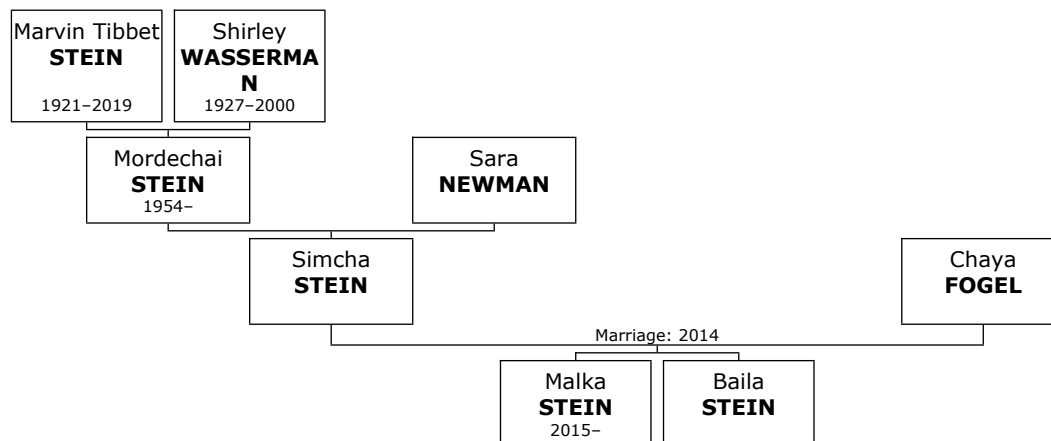

1070. Ronald STEIN. He was the son of Jacob STEIN (1057).

Child of Ronald STEIN:

I. **Zoe STEIN.**

Family of Simcha STEIN and Chaya FOGEL

360. Simcha STEIN. He or she is a child of Mordechai STEIN (1064) and Sara NEWMAN (1065).

359. Simcha married **Chaya FOGEL** in 2014. They have two daughters.

Daughters of Simcha STEIN and Chaya FOGEL:

- f I. **Malka STEIN** was born in 2015.
- f II. **Baila STEIN.**