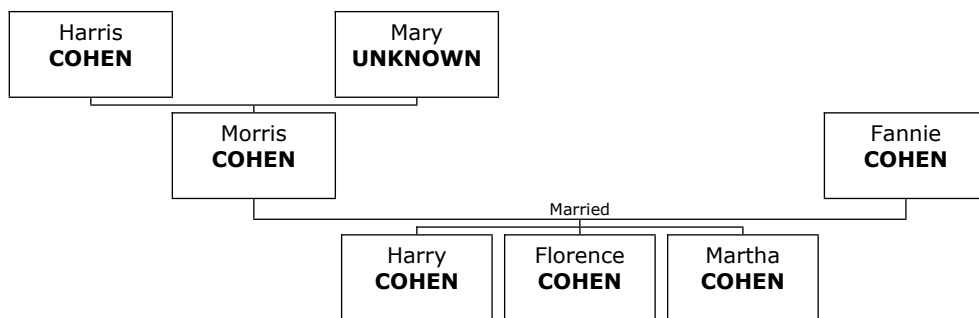

Family of Morris COHEN and Fannie COHEN

241. Morris COHEN. He was the son of Harris COHEN (228) and Mary UNKNOWN (229).

242. He married **Fannie COHEN**. They had three children.

Children of Morris COHEN and Fannie COHEN:

- m I. **Harry COHEN.**
- f II. **Florence COHEN.**
- f III. **Martha COHEN.**