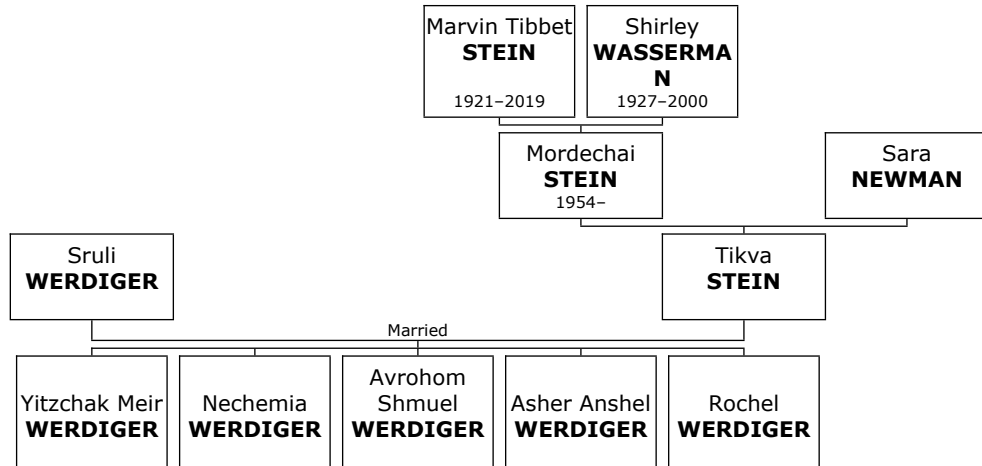

Family of Sruli WERDIGER and Tikva STEIN

1221. Sruli WERDIGER.

1222. He married **Tikva STEIN**. They have five children. She is the daughter of Mordechai STEIN (1064) and Sara NEWMAN (1065).

Children of Sruli WERDIGER and Tikva STEIN:

- m I. **Yitzchak Meir WERDIGER**.
- f II. **Nechemia WERDIGER**.
- m III. **Avrohom Shmuel WERDIGER**. He is also known as **Avi**.
- m IV. **Asher Anshel WERDIGER**.
- f V. **Rochel WERDIGER**.