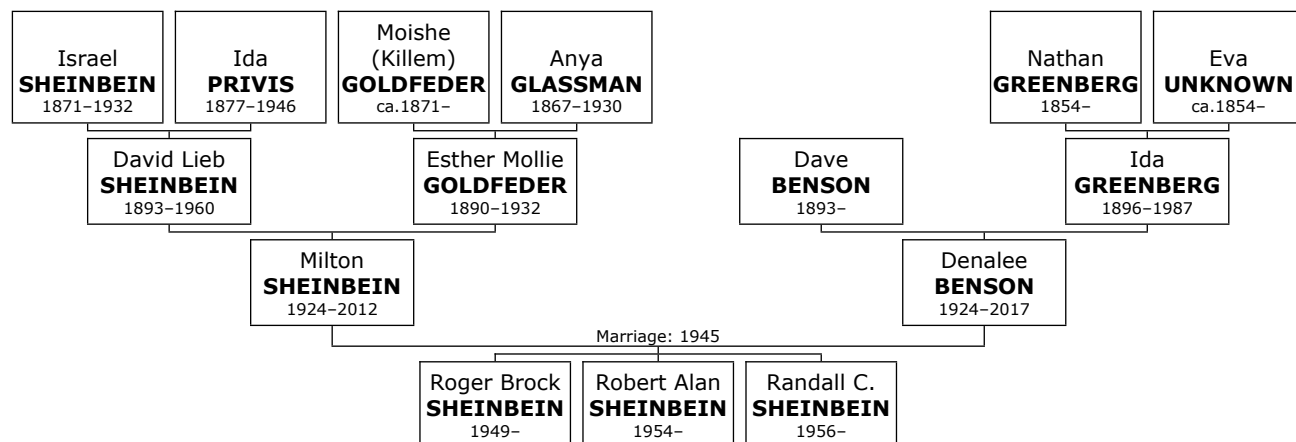

Here are the details about **Marc Leslie SHEINBEIN's** second marriage, with Andrea Merle RIFF. You can read more about Marc Leslie on page 328.

1. **963.** At the age of 34, Dr. Marc Leslie SHEINBEIN married **Andrea Merle RIFF** on Sunday, November 30, 1980, in Boston, Middlesex, Massachusetts, when she was 26 years old. They had two children.

Andrea Merle was born on Tuesday, June 08, 1954.

Children of Marc Leslie SHEINBEIN and Andrea Merle RIFF:

1. m I. **Andrew Lee SHEINBEIN** was born on July 07, 1987. They are his parents by adoption.
2. f II. **Julia Rose SHEINBEIN** was born on February 27, 1991. They are her parents by adoption.

Family of Milton SHEINBEIN and Denalee BENSON

1. **964.** **Milton SHEINBEIN** was born on Monday, September 01, 1924, in St Louis, St Louis, Missouri, USA. He was the son of David Lieb SHEINBEIN (941) and Esther Mollie GOLDFEDER (942).

Milton died in Los Angeles, Los Angeles, California, on December 07, 2012, at the age of 88.

1. **965.** At the age of 21, Milton married **Denalee BENSON** on Tuesday, December 25, 1945, when she was 21 years old. They had three sons.

Denalee was born in St Louis, St Louis, Missouri, on Monday, June 02, 1924. She was the daughter of Dave BENSON (81) and Ida GREENBERG (82). She was also known as **Dee**.

Denalee reached 93 years of age and died in Los Angeles, Los Angeles, California, on August 07, 2017.