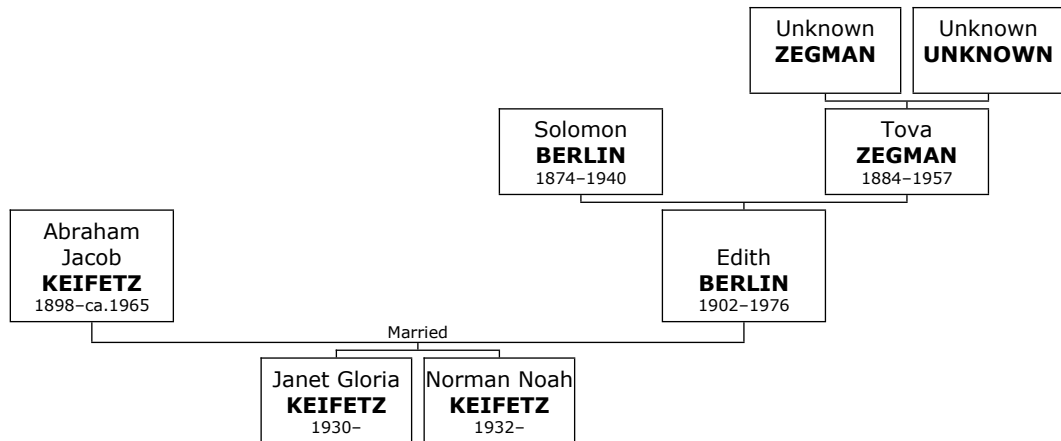

Arlene Joyce reached 88 years of age and died in San Diego, California, USA, on December 12, 2016.

Family of Abraham KEIFETZ and Edith BERLIN

572. Abraham Jacob KEIFETZ was born on Thursday, November 03, 1898, in Chenegrov, Russia (near Kiev). He died about 1965 at the age of 66.