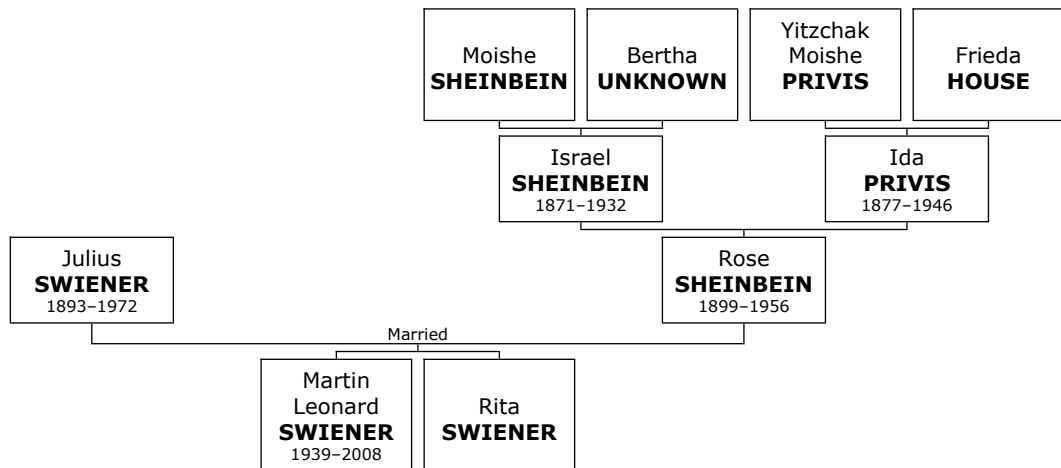

1083. He married **Yetta COHEN**. They had one son.

Yetta was born in Romania.

Son of Abraham SVARITZ and Yetta COHEN:

+ 914 m I. **Morris SCHWARTZ** was born in Romania on December 29, 1877. He was also known as **Maritz SVARITZ**.

Morris died in Brooklyn, NY, on June 11, 1932, at the age of 54.

Family of Julius SWIENER and Rose SHEINBEIN

1084. Julius SWIENER was born on Wednesday, February 15, 1893. He died in St Louis, St Louis, Missouri, USA, in June 1972 at the age of 79.

1085. He married **Rose SHEINBEIN**. They had two children.

Rose was born in Kolki, Khmelnytsky, Ukraine, on Tuesday, March 21, 1899. She was the daughter of Israel SHEINBEIN (956) and Ida PRIVIS (957).

Rose reached 57 years of age and died in St Louis, St Louis, Missouri, USA, on July 21, 1956.

Children of Julius SWIENER and Rose SHEINBEIN:

+ 1086 m I. **Martin Leonard SWIENER** was born on January 23, 1939. He died on December 06, 2008, at the age of 69.

f II. **Rita SWIENER**.