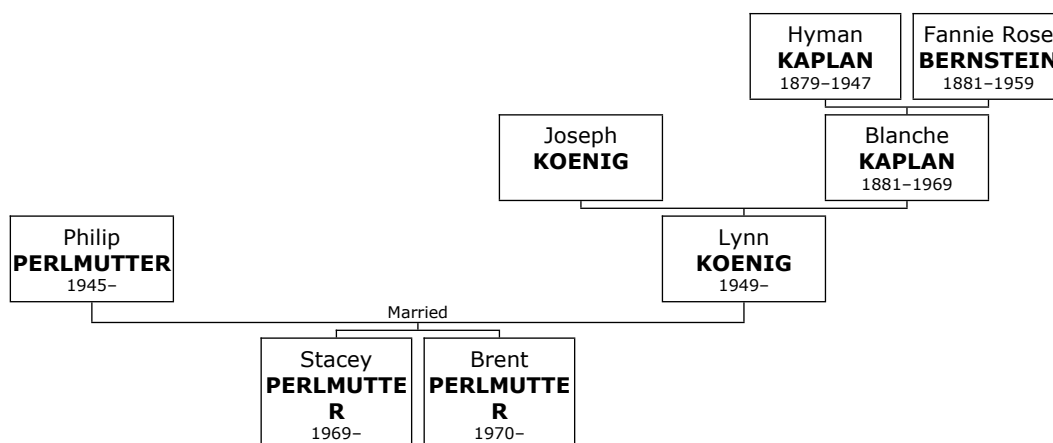

Family of Philip PERLMUTTER and Lynn KOENIG

757. Philip PERLMUTTER was born on Tuesday, October 02, 1945.

758. He married **Lynn KOENIG**. They have two children.

Lynn was born in New Haven, Conn, on Sunday, July 03, 1949. She is the daughter of Joseph KOENIG (584) and Blanche KAPLAN (585).

Children of Philip PERLMUTTER and Lynn KOENIG:

- f I. **Stacey PERLMUTTER** was born on February 15, 1969.
- m II. **Brent PERLMUTTER** was born on November 12, 1970.