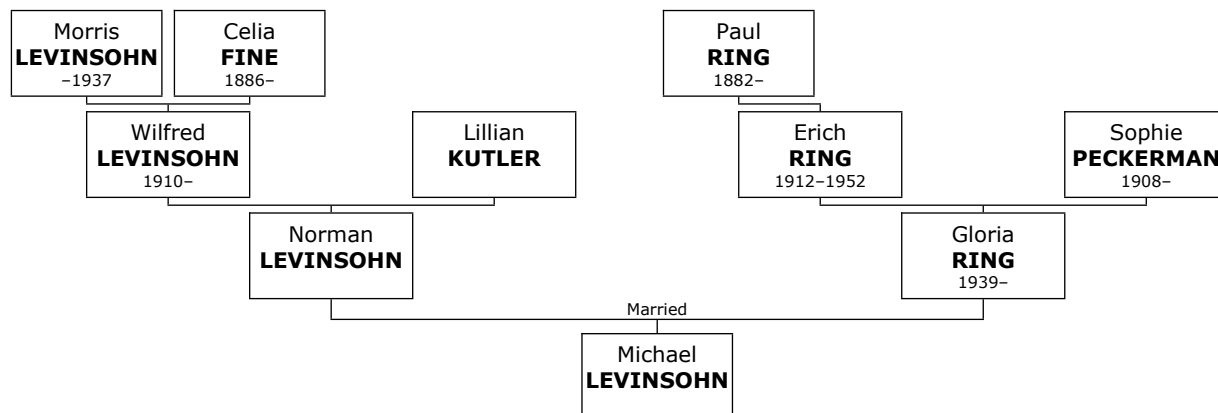

Family of Norman LEVINSOHN and Gloria RING

623. Norman LEVINSOHN. He is the son of Wilfred LEVINSOHN (625) and Lillian KUTLER (626).

624. He married **Gloria RING.** They have one son.

Gloria was born in 1939. She is the daughter of Erich RING (803) and Sophie PECKERMAN (804).