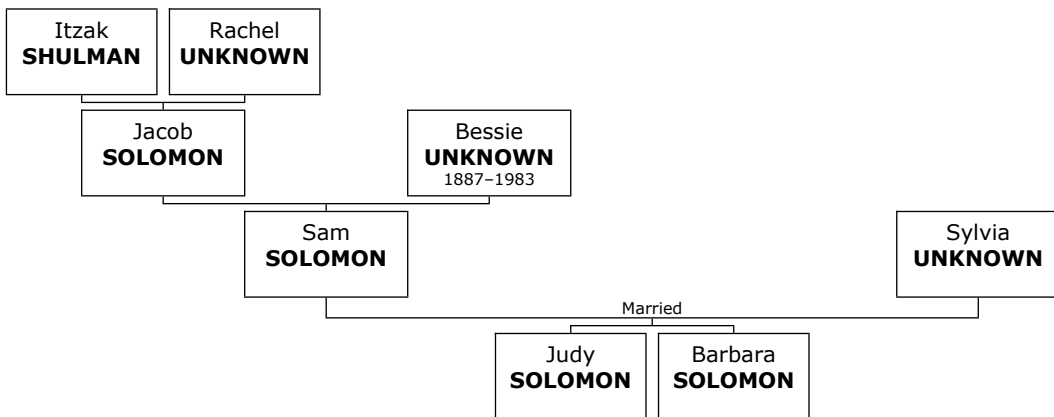

Family of Sam SOLOMON and Sylvia UNKNOWN