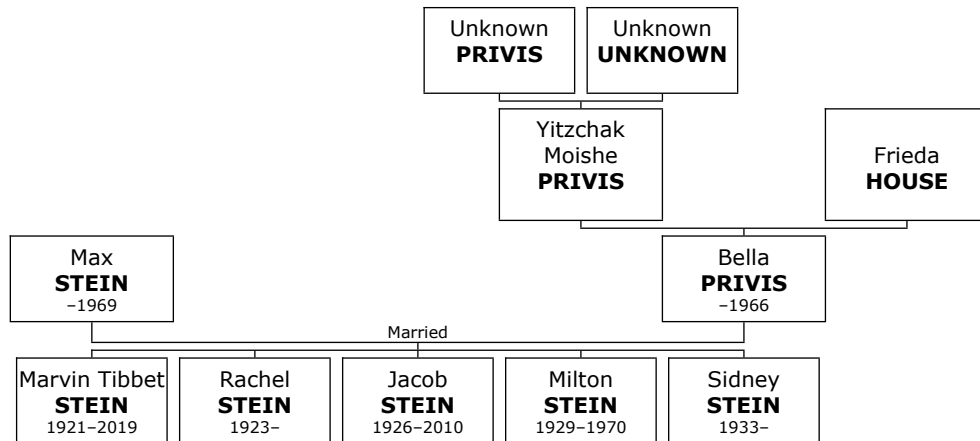

Family of Max STEIN and Bella PRIVIS

1062. Max STEIN. Max died in 1969.

1063. He married **Bella PRIVIS**. They had five children. She was the daughter of Yitzchak Moishe PRIVIS (780) and Frieda HOUSE (781).

Bella immigrated to Saint Louis, MO, in 1921. Bella died in 1966.

Children of Max STEIN and Bella PRIVIS:

- + 1060 m I. **Marvin Tibbet STEIN** was born in St Louis, St Louis, Missouri, USA, on March 17, 1921. He died on November 13, 2019, at the age of 98.
- + 765 f II. **Rachel STEIN** was born in 1923. She is also known as **Rochelle or Ray**.
- + 1057 m III. **Jacob STEIN** was born in 1926. He died in 2010 at the age of 84.
- m IV. **Milton STEIN** was born in 1929. He died in 1970 at the age of 41.
- m V. **Sidney STEIN** was born in 1933.