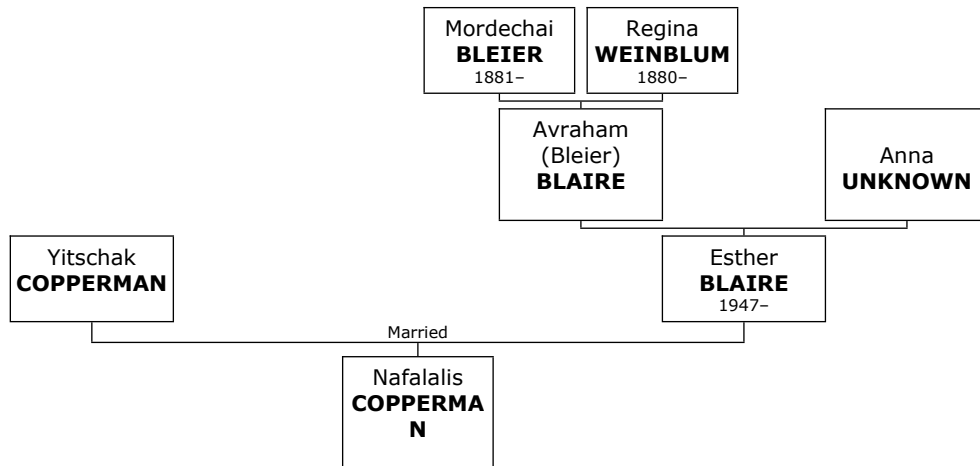

Family of Yitschak COPPERMAN and Esther BLAIRE

256. Yitschak COPPERMAN.

257. He married **Esther BLAIRE**. They have one son.

Esther was born in 1947. She is the daughter of Avraham (Bleier) BLAIRE (167) and Anna UNKNOWN (168).

Son of Yitschak COPPERMAN and Esther BLAIRE:

+ 254 m I. **Nafalalis COPPERMAN**.