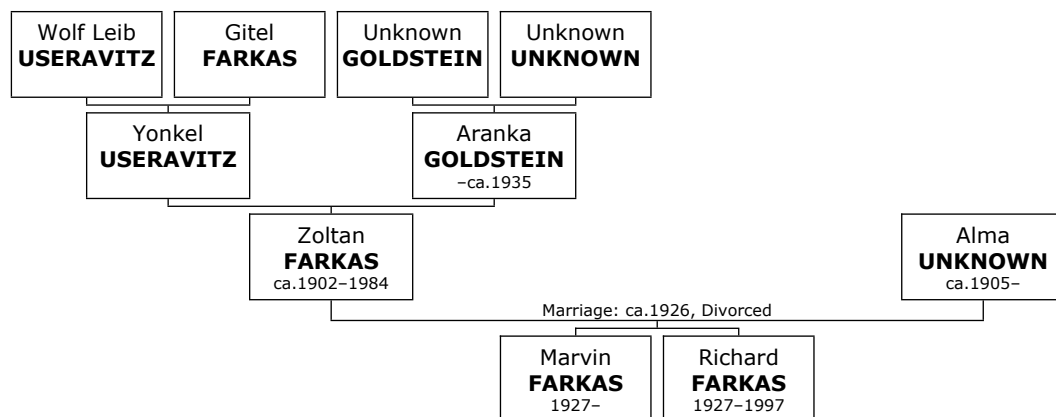

Zoltan died in 1984 at the age of 82.

Marriages with Alma UNKNOWN and Betty (Worth) ANDERSON (Page 128) are known.

Family of Zoltan FARKAS and Alma UNKNOWN

Here are the details about **Zoltan FARKAS's** first marriage, with Alma UNKNOWN. You can read more about Zoltan on page 127.