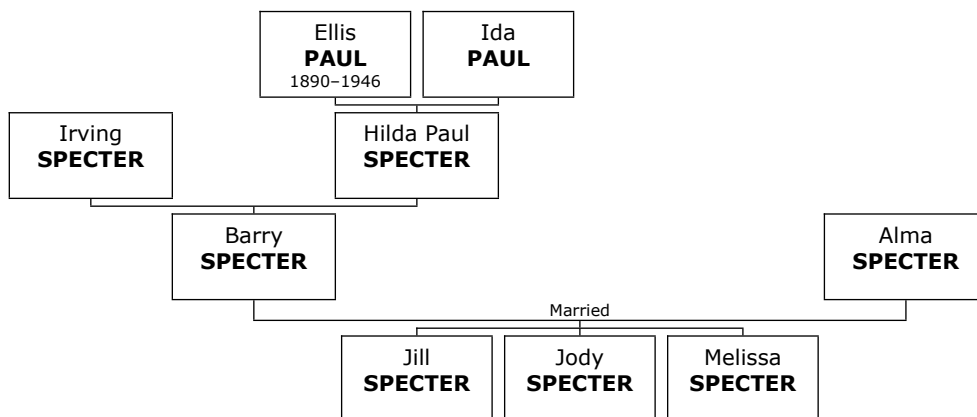

Family of Barry SPECTER and Alma SPECTER

1045. Barry SPECTER. He was the son of Irving SPECTER (1047) and Hilda Paul SPECTER (1048).

1046. He married **Alma SPECTER.** They had three daughters.

Daughters of Barry SPECTER and Alma SPECTER:

f I. **Jill SPECTER.**