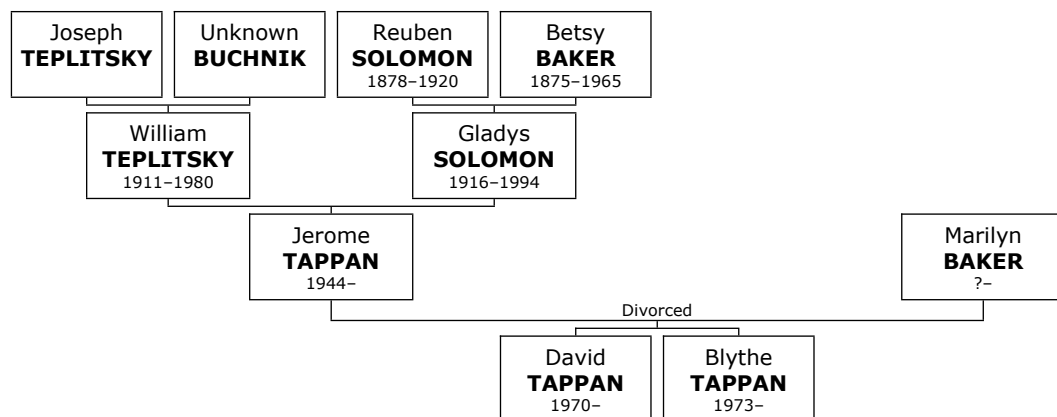

Family of Jerome TAPPAN and Marilyn BAKER

Here are the details about **Jerome TAPPAN's** first marriage, with Marilyn BAKER. You can read more about Jerome on page 372.

1096. Jerome TAPPAN married **Marilyn BAKER** in San Diego, San Diego, California, USA. They are divorced. They have two children.

Marilyn was born on January 12.

Children of Jerome TAPPAN and Marilyn BAKER:

- m I. **David TAPPAN** was born in San Diego on September 11, 1970.
- f II. **Blythe TAPPAN** was born in San Diego on July 07, 1973.