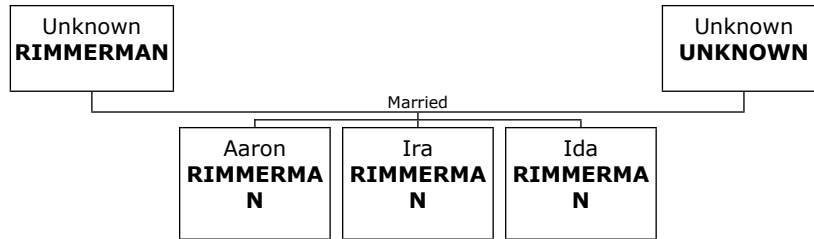

Family of Unknown RIMMERMAN and Unknown UNKNOWN