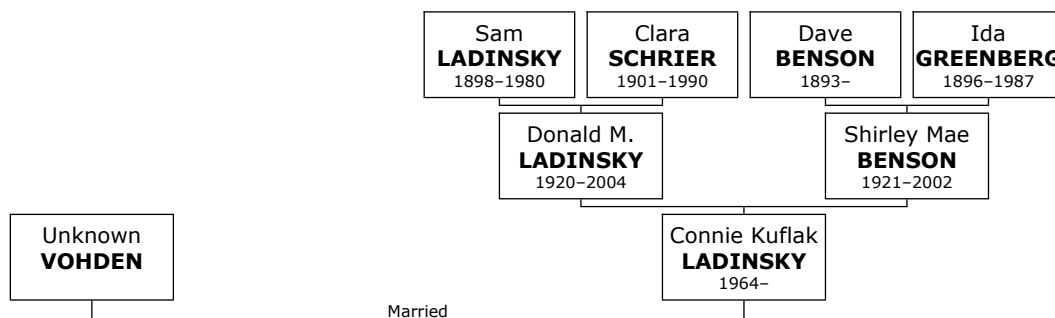

Family of Unknown VOHDEN and Connie LADINSKY