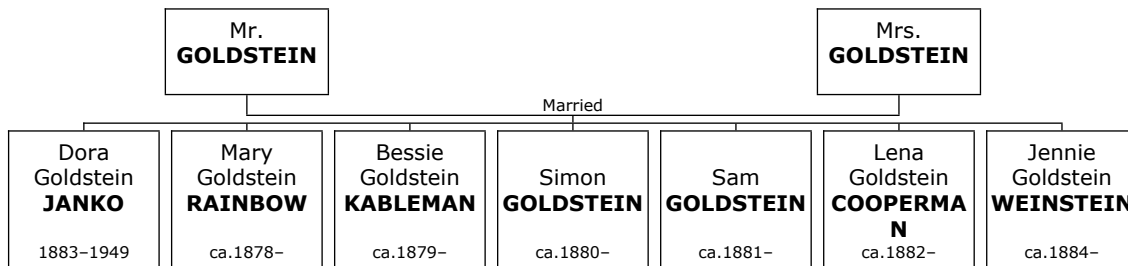

Family of Mr. GOLDSTEIN and Mrs. GOLDSTEIN

448. Mr. GOLDSTEIN.

449. He married **Mrs. GOLDSTEIN.** They had seven children.