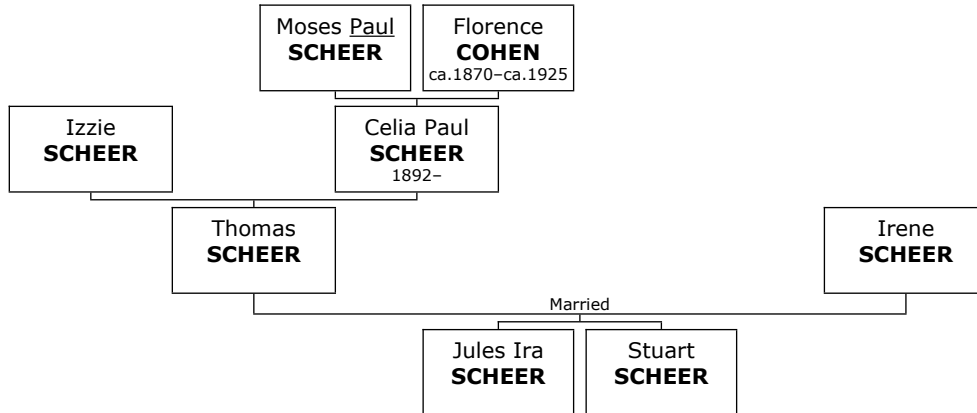

Lena died in Savannah, Georgia, on September 04, 1983, at the age of 82.

- + 680 f VII. **Sarah Paul MILLER** was born in 1902.
- + 447 f VIII. **Sylvia Paul GOLDSTEIN** was born in 1904.
- + 741 m IX. **Harry PAUL** was born in 1910.

Family of Thomas SCHEER and Irene SCHEER