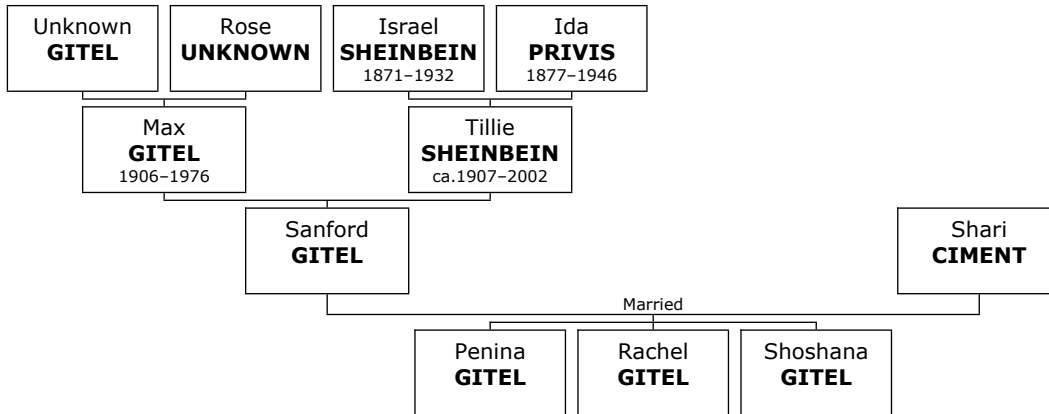

Family of Sanford GITEL and Shari CIMENT

415. Sanford GITEL. He was the son of Max GITEL (413) and Tillie SHEINBEIN (414).

416. Sanford married **Shari CIMENT**. They had three daughters.

Daughters of Sanford GITEL and Shari CIMENT:

- + 1145 f   I. **Penina GITEL.**
- + 1140 f   II. **Rachel GITEL.**
- + 1138 f   III. **Shoshana GITEL.**