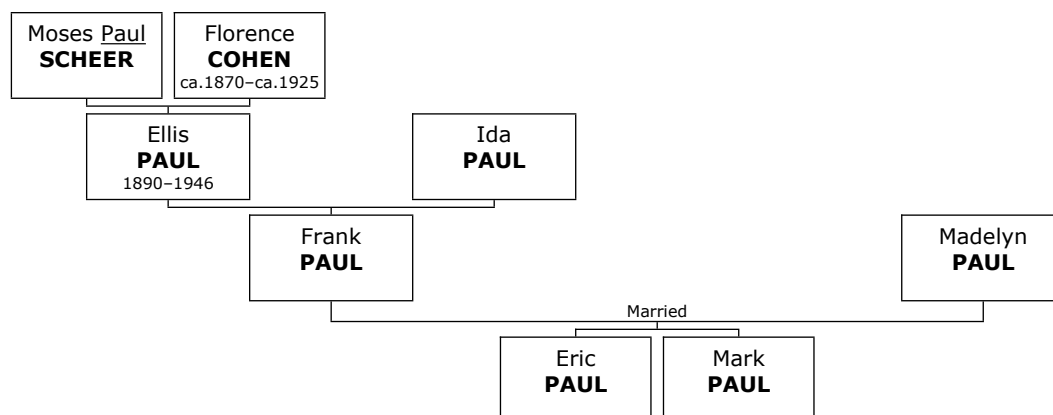

Family of Frank PAUL and Madelyn PAUL

739. Frank PAUL. He was the son of Ellis PAUL (737) and Ida PAUL (738).