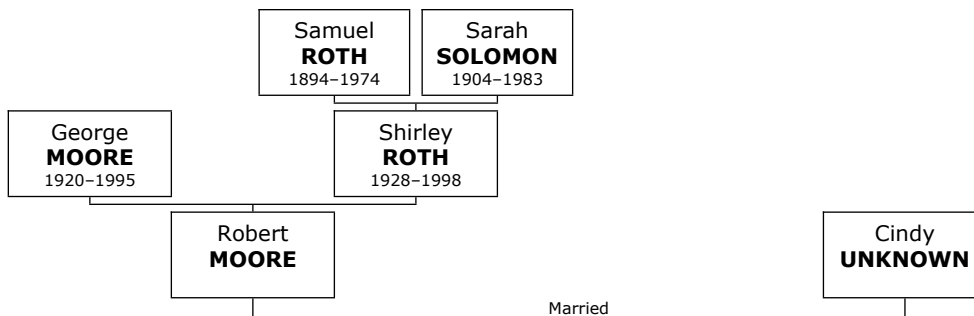

Family of Robert MOORE and Cindy UNKNOWN

Here are the details about **Robert MOORE's** second marriage, with Cindy UNKNOWN. You can read more about Robert on page 243.

711. Robert MOORE married **Cindy UNKNOWN**.