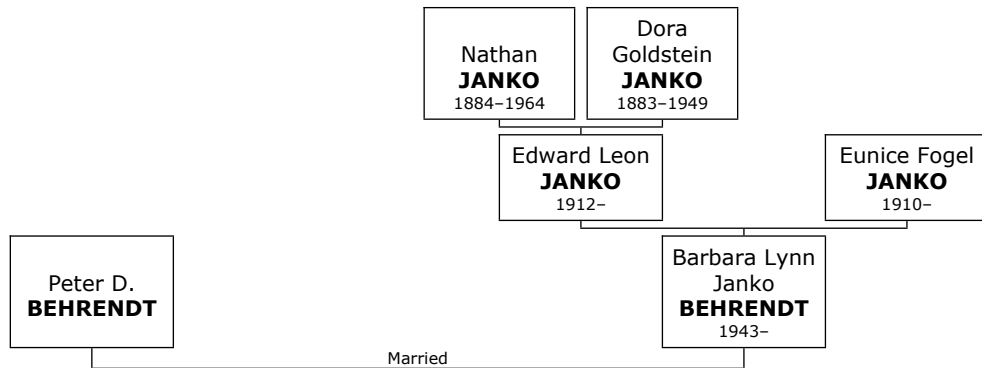

Family of Peter BEHRENDT and Barbara BEHRENDT

77. Peter D. BEHRENDT.

78. He married **Barbara Lynn Janko BEHRENDT**. Barbara Lynn Janko was born in Culver City, California, on Thursday, January 28, 1943. She is the daughter of Edward Leon JANKO (531) and Eunice Fogel JANKO (533).