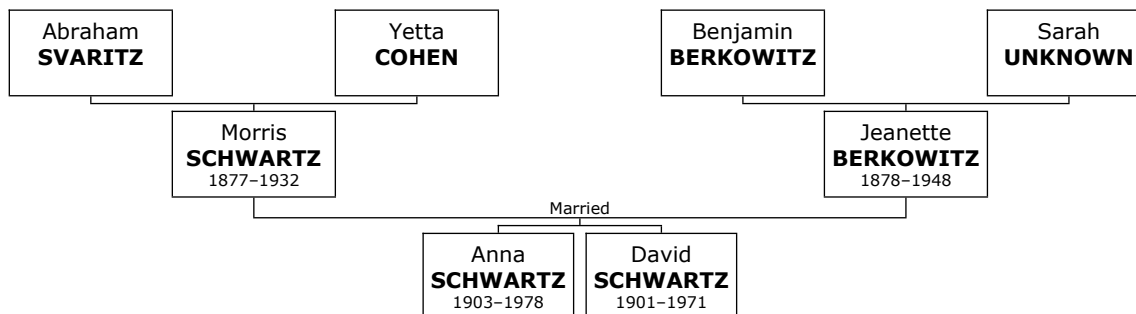

Family of Morris SCHWARTZ and Jeanette BERKOWITZ

914. Morris SCHWARTZ was born on Saturday, December 29, 1877, in Romania. He was the son of Abraham SVARITZ (1082) and Yetta COHEN (1083). He was also known as **Maritz SVARITZ**.

Morris immigrated to New York, USA, in December 1900. He died in Brooklyn, NY, on June 11, 1932, at the age of 54.

915. He married **Jeanette BERKOWITZ**. They had two children.

Jeanette was born in Romania in 1878. She was the daughter of Benjamin BERKOWITZ (88) and Sarah UNKNOWN (89).