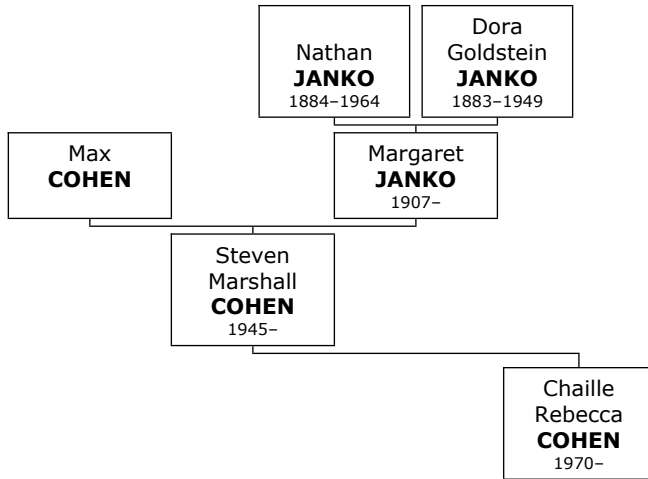

Steven COHEN

245. Steven Marshall COHEN was born on Saturday, July 28, 1945, in Atlanta, Georgia. He is the son of Max COHEN (236) and Margaret JANKO (237).

Daughter of Steven Marshall COHEN:

- f I. **Chaille Rebecca COHEN** was born in Atlanta on July 23, 1970.

More facts and events for Chaille Rebecca COHEN:

Residence: Box 957 J.S.C., Johnson, VT 05656