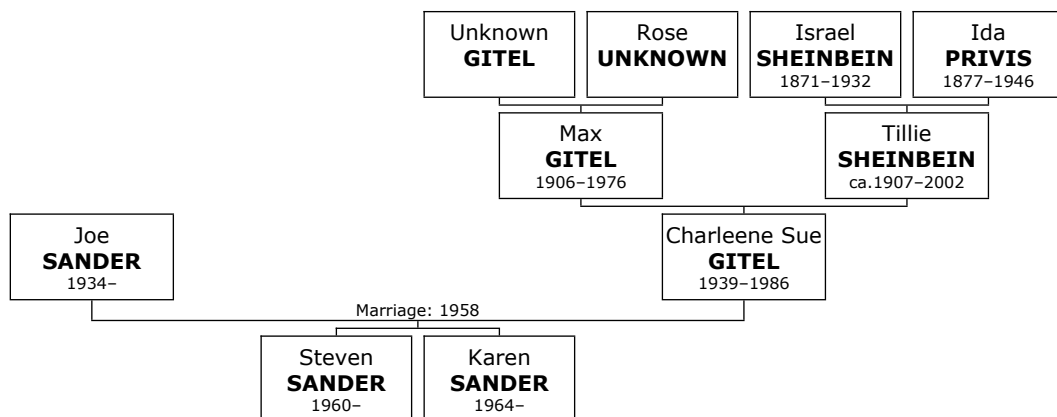

Family of Joe SANDER and Charleene GITEL

Here are the details about **Joe SANDER's** first marriage, with Charleene Sue GITEL. You can read more about Joe on page 293.

864. At the age of 24, Joe SANDER married **Charleene Sue GITEL** on Sunday, August 31, 1958, when she was 19 years old. They had two children.