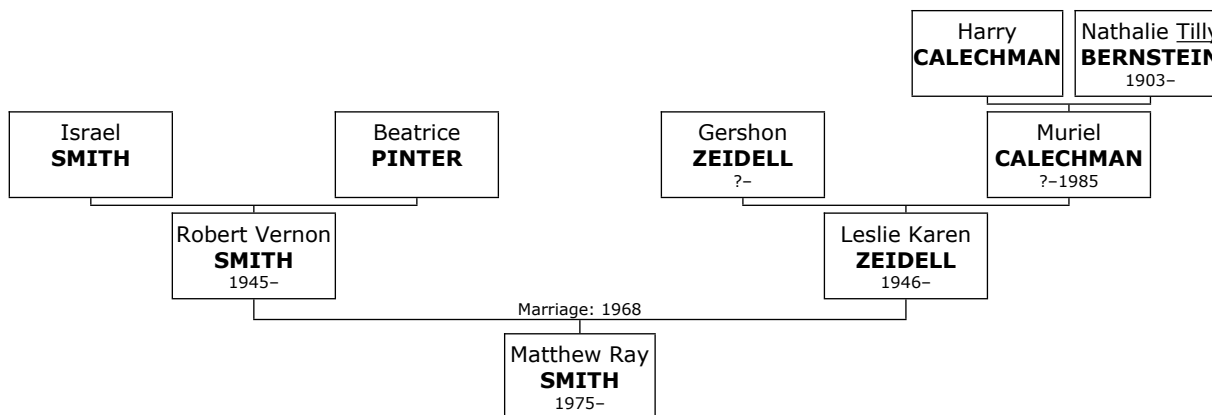

Family of Robert SMITH and Leslie ZEIDELL

1014. Robert Vernon SMITH was born on Friday, December 07, 1945, in San Diego, CA. He is the son of Israel SMITH (1012) and Beatrice PINTER (1013).