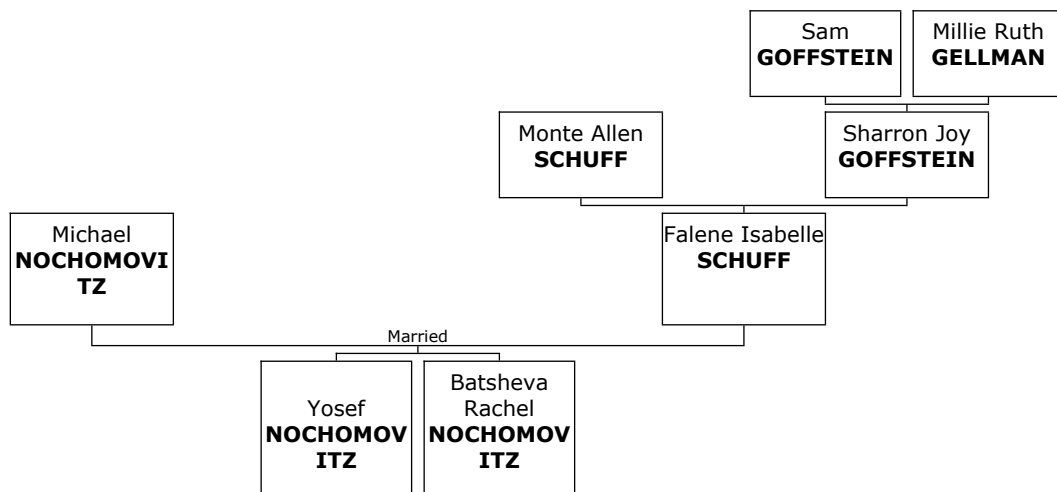

Family of Michael NOCHOMOVITZ and Falene SCHUFF

720. Michael NOCHOMOVITZ.