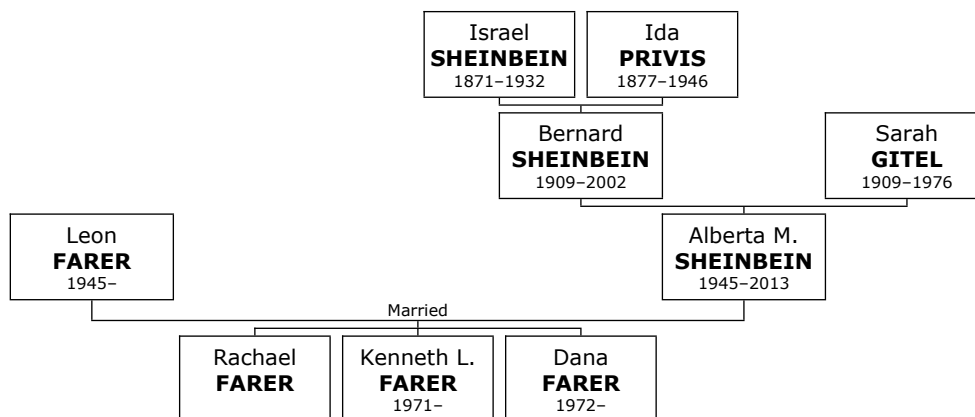

Family of Leon FARER and Alberta SHEINBEIN

317. Leon FARER was born on Tuesday, October 02, 1945.

318. He married **Alberta M. SHEINBEIN**. They had three children.

Alberta M. was born in St Louis, St Louis, Missouri, USA, on Tuesday, May 22, 1945. She was the daughter of Bernard SHEINBEIN (933) and Sarah GITEL (934).

Alberta M. reached 67 years of age and died in Florida on May 14, 2013.

Children of Leon FARER and Alberta M. SHEINBEIN:

+ 731 f I. **Rachael FARER**.

+ 315 m II. **Kenneth L. FARER** was born on July 01, 1971. He is also known as **Ken**.

+ 1218 f III. **Dana FARER** was born on June 14, 1972.