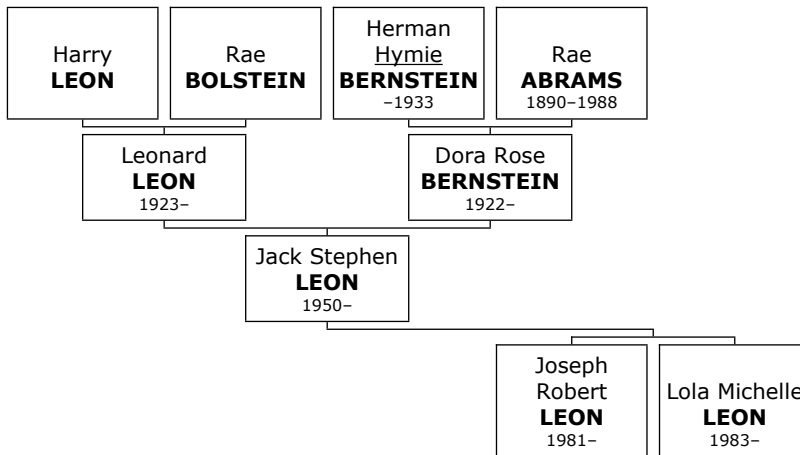

Jack LEON

611. Jack Stephen LEON was born on Friday, March 03, 1950. He is the son of Leonard LEON (612) and Dora Rose BERNSTEIN (613).

Children of Jack Stephen LEON:

m I. **Joseph Robert LEON** was born on August 22, 1981.

f II. **Lola Michelle LEON** was born on December 02, 1983.