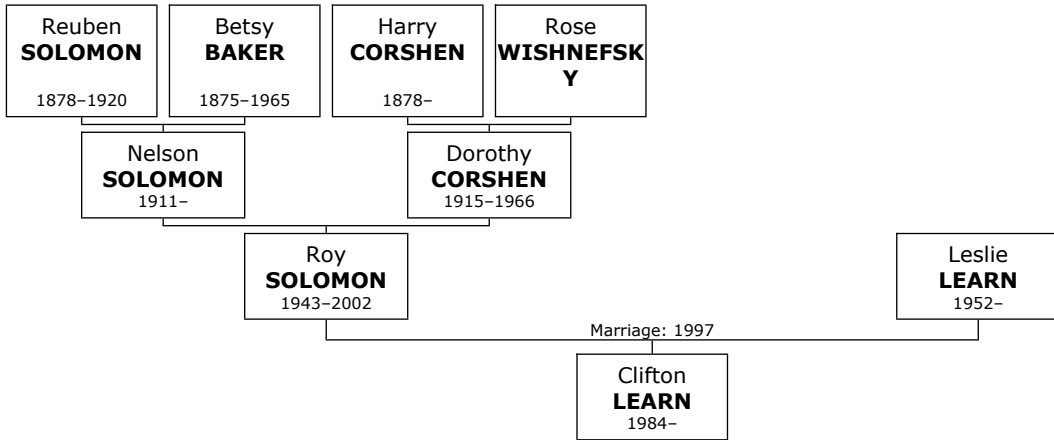

Here are the details about **Roy SOLOMON's** second marriage, with Brandi MONJAZEB. You can read more about Roy on page 354.

1039. At the age of 50, Roy SOLOMON married **Brandi MONJAZEB** on Monday, May 17, 1993, in San Diego when she was 39 years old. Brandi was born in Iran on Sunday, November 22, 1953.

Family of Roy SOLOMON and Leslie LEARN