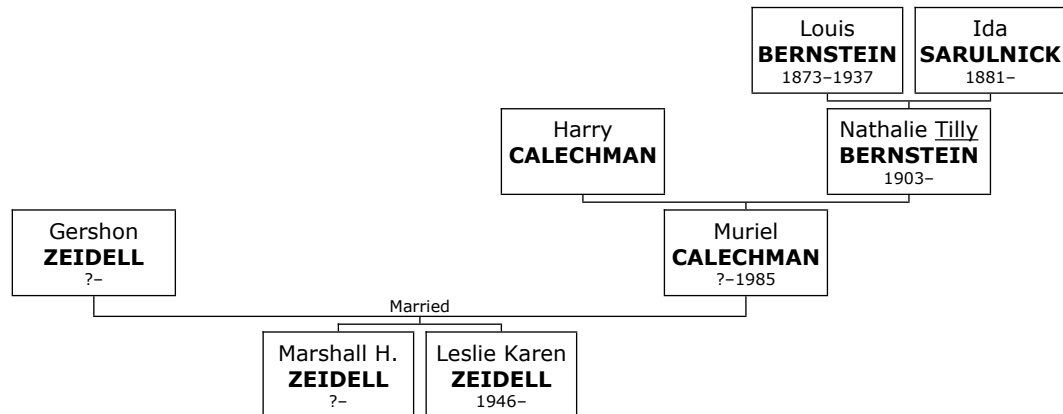

Tova died in 1957 at the age of 73.

+ 1248 f II. **Eudice ZEGMAN.**

+ 1250 m III. **Muttel ZEGMAN.** He was also known as **Morton.**

+ 1249 f IV. **Mary ZEGMAN.**

f V. **Sister ZEGMAN.**

Family of Gershon ZEIDELL and Muriel CALECHMAN