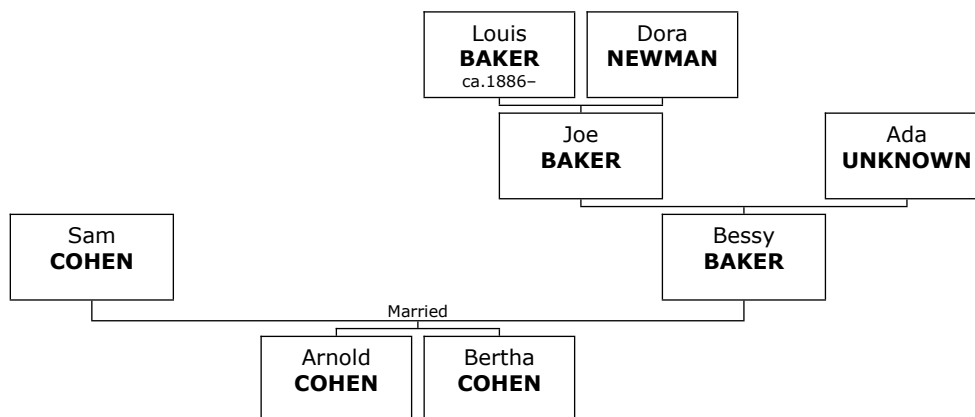

Family of Sam COHEN and Bessy BAKER

243. Sam COHEN.

244. He married **Bessy BAKER**. They had two children. She was the daughter of Joe BAKER (45) and Ada UNKNOWN (46).

Children of Sam COHEN and Bessy BAKER:

- m I. **Arnold COHEN.**
- + 1126 f II. **Bertha COHEN.**