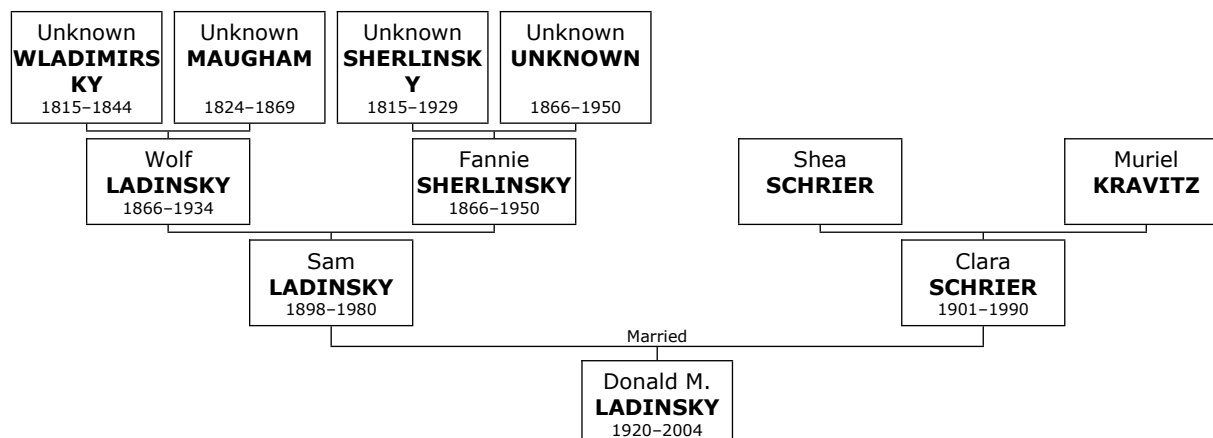

Family of Sam LADINSKY and Clara SCHRIER