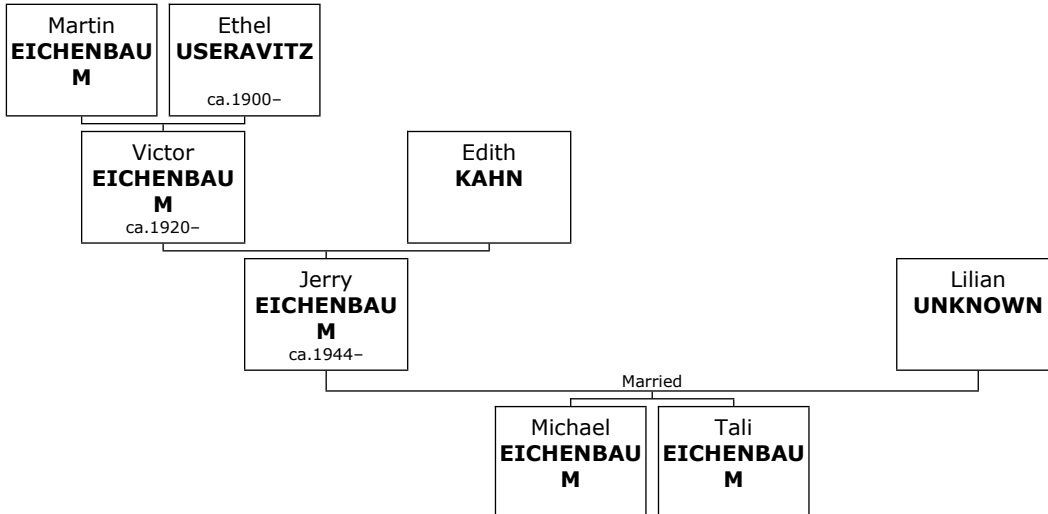

Sons of Howard EICHENBAUM and Karen SHEDLACK:

m I. **Adam EICHENBAUM.**

m II. **Alex EICHENBAUM.**

Family of Jerry EICHENBAUM and Lilian UNKNOWN

291. Jerry EICHENBAUM was born about 1944. He is the son of Victor EICHENBAUM (295) and Edith KAHN (296).

292. He married **Lilian UNKNOWN**. They have two children.

Children of Jerry EICHENBAUM and Lilian UNKNOWN:

m I. **Michael EICHENBAUM.**

f II. **Tali EICHENBAUM.**