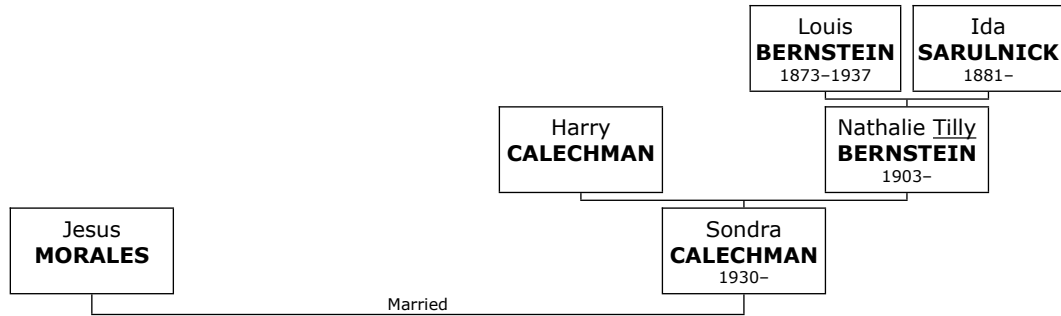

Family of Jesus MORALES and Sondra CALECHMAN

712. Jesus MORALES. He is also known as **Chuey**.

662. He married **Sondra CALECHMAN**. Sondra was born on Sunday, November 16, 1930.

Further details about Sondra may be found on page 230.