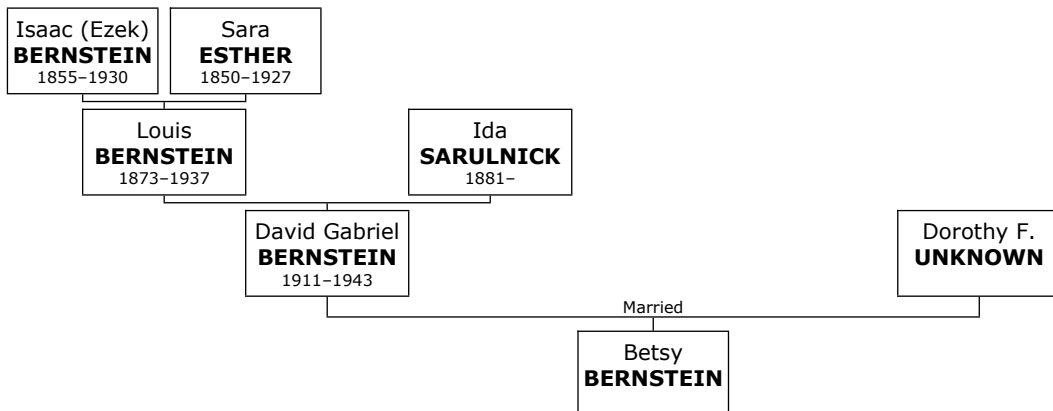

Family of David BERNSTEIN and Dorothy UNKNOWN