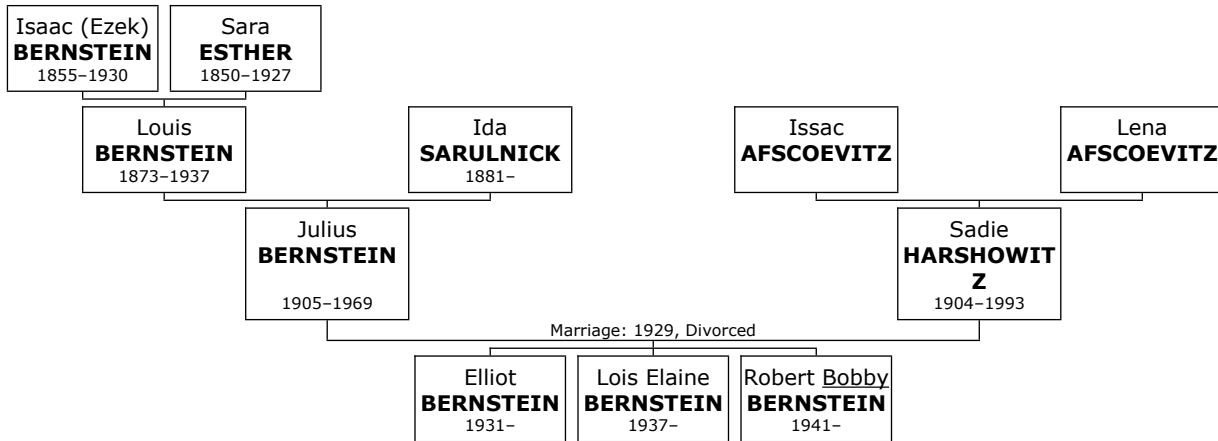

Family of Julius BERNSTEIN and Sadie HARSHOWITZ

145. Julius BERNSTEIN was born on Sunday, August 20, 1905, in New Orleans, LA. He was the son of Louis BERNSTEIN (149) and Ida SARULNICK (150).

Julius died in San Diego, CA, in October 1969 at the age of 64.

146. At the age of 23, Julius married **Sadie HARSHOWITZ** on Saturday, August 03, 1929, in New London, Conn, when she was 25 years old. They are divorced. They had three children.

Sadie was born in Vilna, Russia, on Saturday, June 04, 1904. She was the daughter of Issac AFSCOEVITZ (11) and Lena AFSCOEVITZ (12).

Sadie reached 89 years of age and died in Connecticut on October 14, 1993.

Children of Julius BERNSTEIN and Sadie HARSHOWITZ:

- + 134 m I. **Elliot BERNSTEIN** was born in New Haven on September 18, 1931.
- + 389 f II. **Lois Elaine BERNSTEIN** was born in New London on October 12, 1937.
- + 157 m III. **Robert Bobby BERNSTEIN** was born in New London on October 05, 1941.