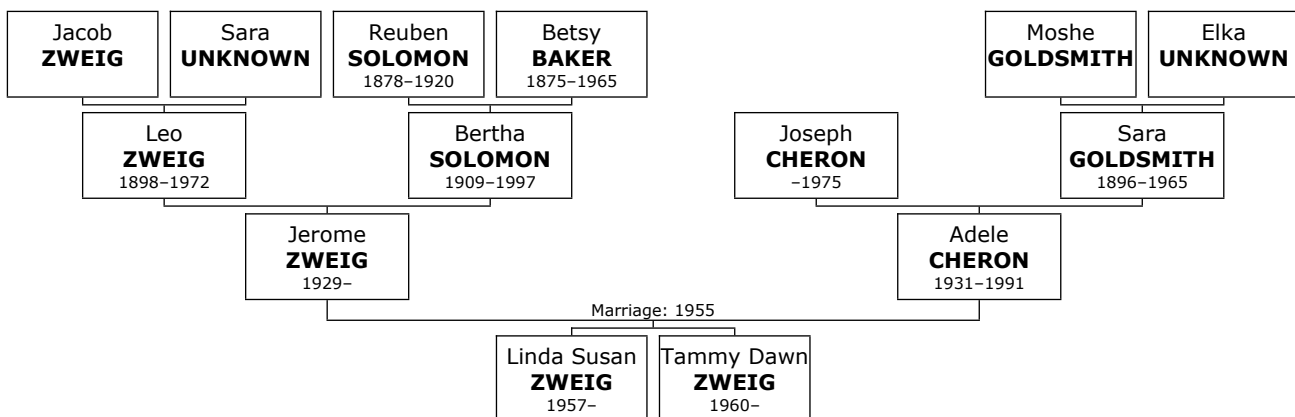

Family of Jerome ZWEIG and Adele CHERON