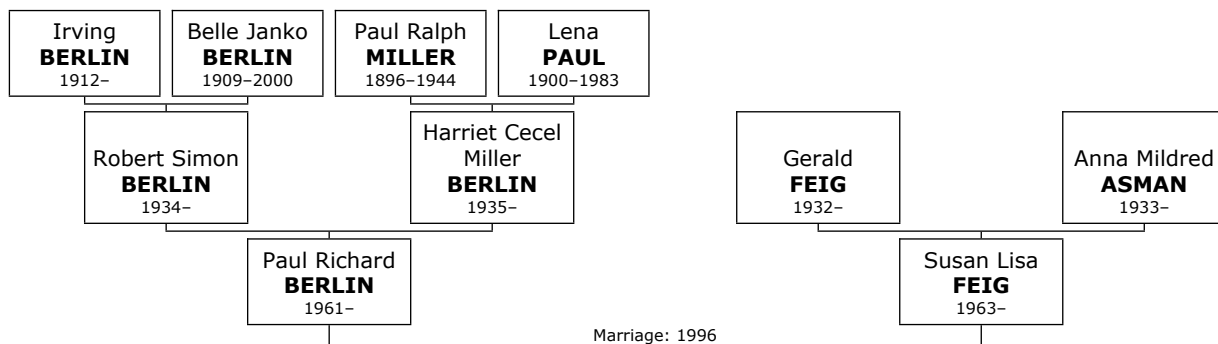

Family of Paul BERLIN and Susan FEIG

1. **97. Paul Richard BERLIN** was born on Wednesday, December 27, 1961, in Valdosta, Georgia. He is the son of Robert Simon BERLIN (99) and Harriet Cecel Miller BERLIN (100).