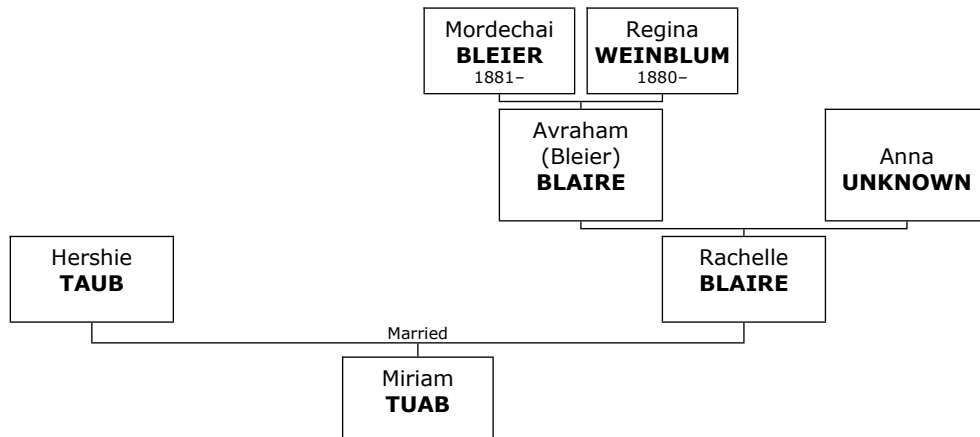

Family of Hershie TAUB and Rachelle BLAIRE

1099. Hershie TAUB.

1100. He married **Rachelle BLAIRE**. They had one daughter. She was the daughter of Avraham (Bleier) BLAIRE (167) and Anna UNKNOWN (168).

Daughter of Hershie TAUB and Rachelle BLAIRE:

+ 1120 f I. **Miriam TUAB**.