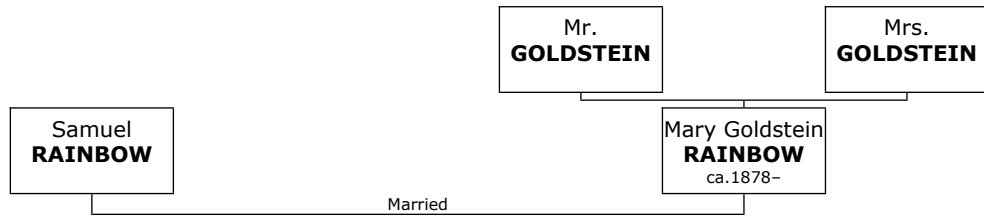

Family of Samuel RAINBOW and Mary RAINBOW

784. Samuel RAINBOW.

785. He married **Mary Goldstein RAINBOW**. Mary Goldstein was born about 1878. She was the daughter of Mr. GOLDSTEIN (448) and Mrs. GOLDSTEIN (449).

More facts and events for Mary Goldstein RAINBOW:

Residence: Adele, Georgia