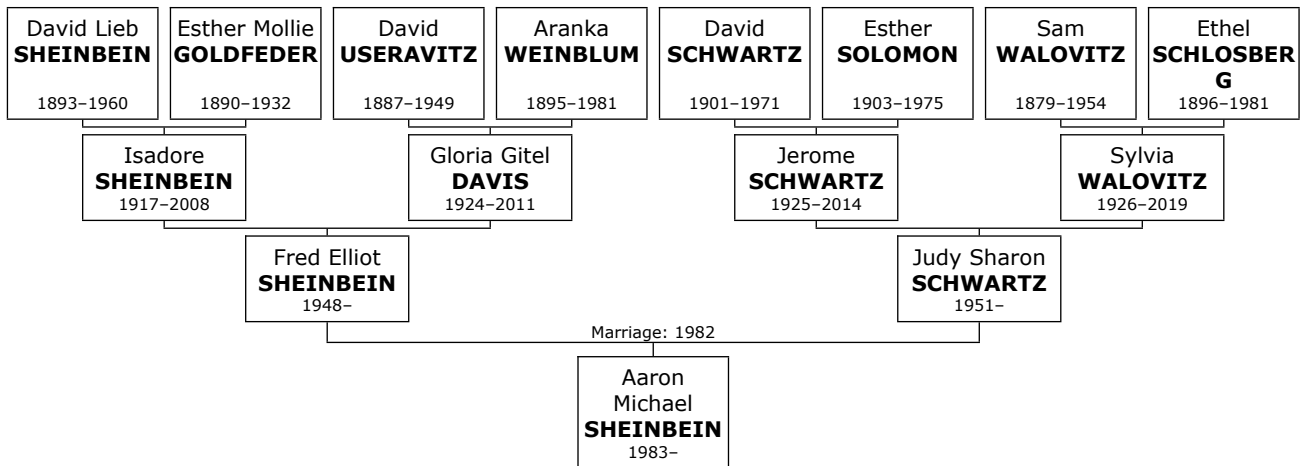

Family of Fred SHEINBEIN and Judy SCHWARTZ

948. Dr. Fred Elliot SHEINBEIN was born on Friday, March 19, 1948, in Oklahoma City, Oklahoma, Oklahoma, USA. He is the son of Isadore SHEINBEIN (954) and Gloria Gitel DAVIS (955).

949. At the age of 34, Fred Elliot married **Judy Sharon SCHWARTZ** on Friday, December 31, 1982, in San Diego, San Diego, California, when she was 31 years old. They have one son.

Judy Sharon was born in San Diego on Saturday, June 09, 1951. She is the daughter of Jerome SCHWARTZ (904) and Sylvia WALOVITZ (905).

Son of Fred Elliot SHEINBEIN and Judy Sharon SCHWARTZ:

m I. **Aaron Michael SHEINBEIN** was born in Reno, Washoe, Nevada, on September 19, 1983.