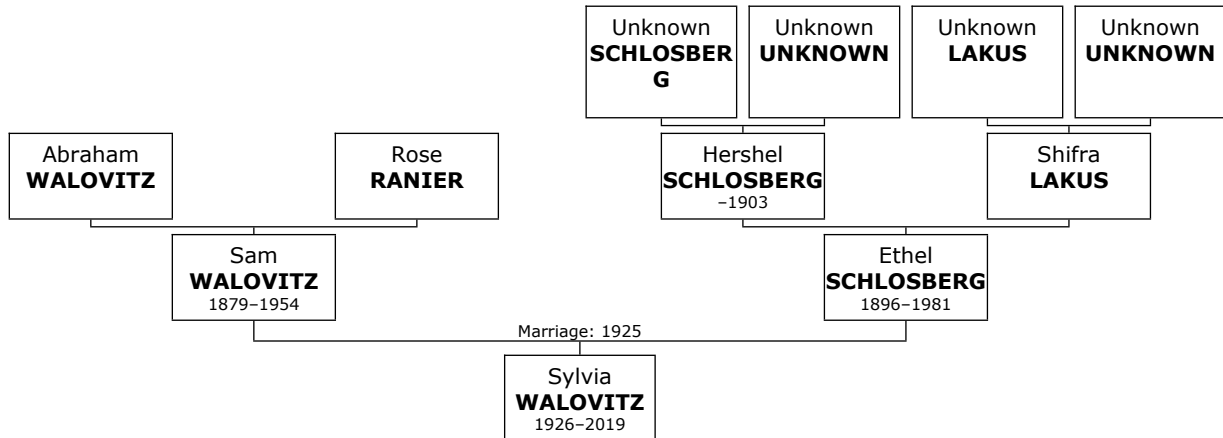

Son of Abraham WALOVITZ and Rose RANIER:

+ 1183 m I. **Sam WALOVITZ** was born in Odessa, Russia, on August 19, 1879. He died in Los Angeles, Los Angeles, California, USA, on June 24, 1954, at the age of 74.

Family of Sam WALOVITZ and Ethel SCHLOSBERG

1183. Sam WALOVITZ was born on Tuesday, August 19, 1879, in Odessa, Russia. He was the son of Abraham WALOVITZ (1181) and Rose RANIER (1182).

Sam worked as tailor, owned Reliable Misfit Parlor. He immigrated to Liverpool to Boston on Ss" Franconia" on April 10, 1912.

Sam died in Los Angeles, Los Angeles, California, USA, on June 24, 1954, at the age of 74.

725. At the age of 45, Sam married **Ethel SCHLOSBERG** on Monday, March 23, 1925, in San Diego, San Diego, when she was 28 years old. They had one daughter.

Ethel was born in Latvia, Russia, on Thursday, April 02, 1896. Ethel reached 85 years of age and died in San Diego, San Diego, California, USA, on May 18, 1981.

Further details about Ethel may be found on page 251.

Daughter of Sam WALOVITZ and Ethel SCHLOSBERG:

+ 905 f I. **Sylvia WALOVITZ** was born in San Diego on March 16, 1926. She died in San Diego on November 25, 2019, at the age of 93.