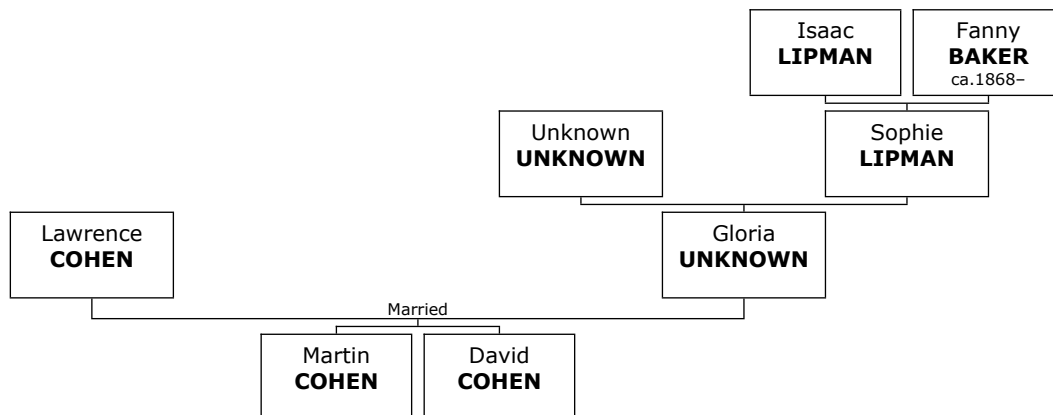

Family of Lawrence COHEN and Gloria UNKNOWN

232. Lawrence COHEN.

233. He married **Gloria UNKNOWN**. They had two sons. She was the daughter of Unknown UNKNOWN (1152) and Sophie LIPMAN (1153).

Sons of Lawrence COHEN and Gloria UNKNOWN:

- m I. **Martin COHEN.**
- m II. **David COHEN.**