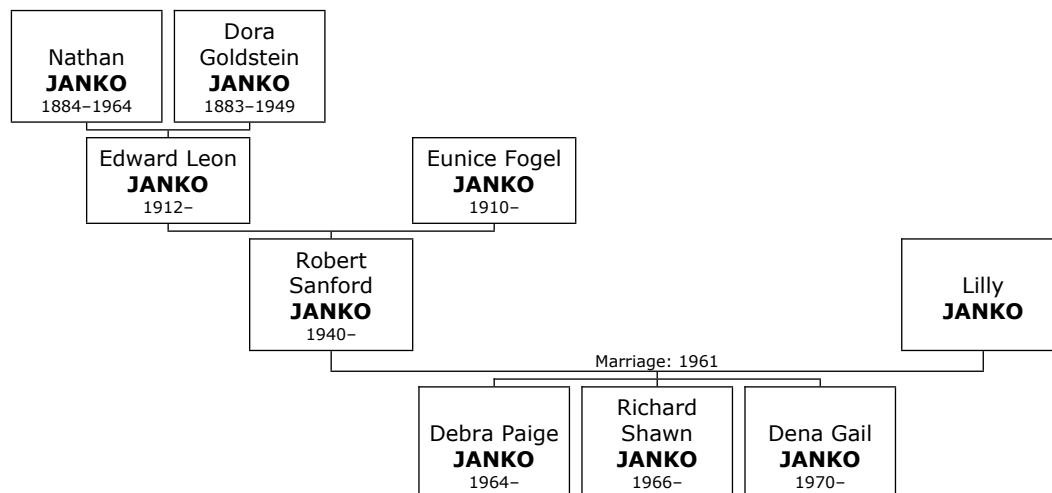

Family of Robert JANKO and Lilly JANKO

541. Robert Sanford JANKO was born on Wednesday, October 23, 1940, in Los Angeles, California. He is the son of Edward Leon JANKO (531) and Eunice Fogel JANKO (533). He is also known as **Bobby.**