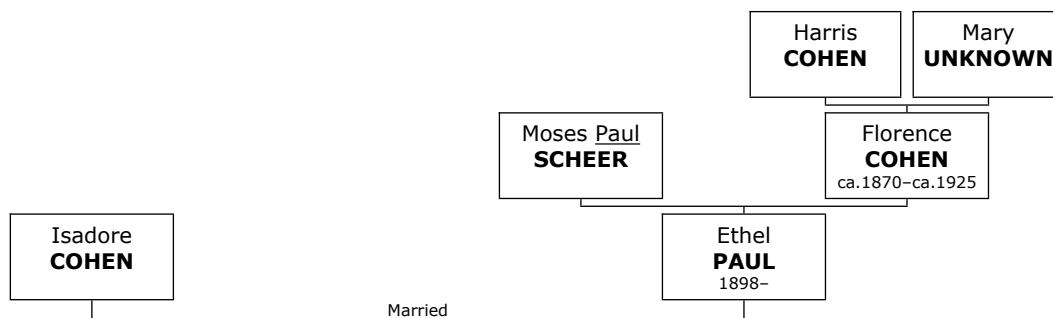

Family of Isadore COHEN and Ethel PAUL

230. Isadore COHEN.

231. He married **Ethel PAUL**. Ethel was born in 1898. She was the daughter of Moses Paul SCHEER (873) and Florence COHEN (874).