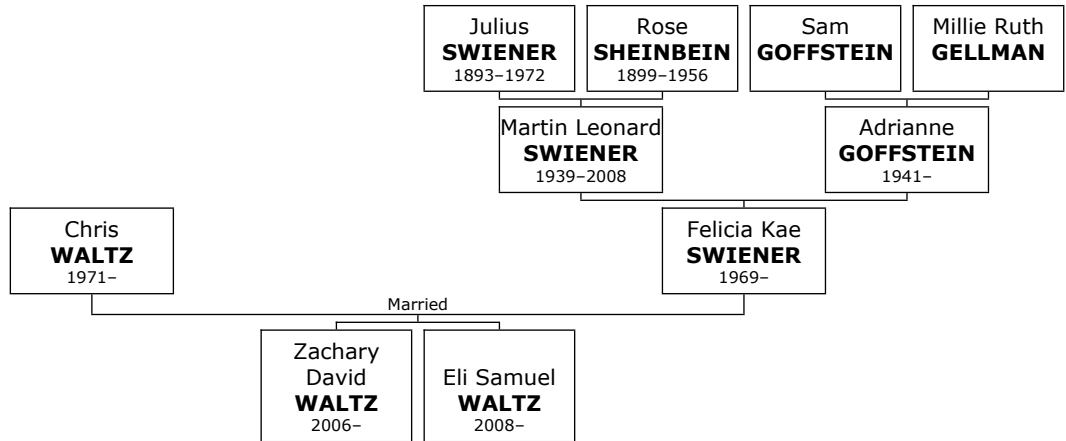

Family of Chris WALTZ and Felicia SWIENER

1184. Chris WALTZ was born in 1971.

1185. He married **Felicia Kae SWIENER**. They have two sons.

Felicia Kae was born in 1969. She is the daughter of Martin Leonard SWIENER (1086) and Adrienne GOFFSTEIN (1087).

Sons of Chris WALTZ and Felicia Kae SWIENER:

- m I. **Zachary David WALTZ** was born in 2006.
- m II. **Eli Samuel WALTZ** was born in 2008.