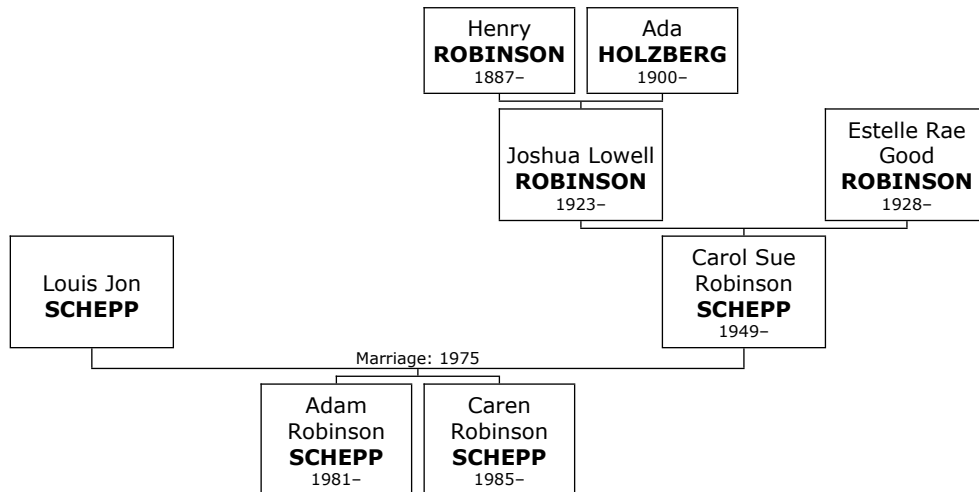

Family of Louis SCHEPP and Carol SCHEPP