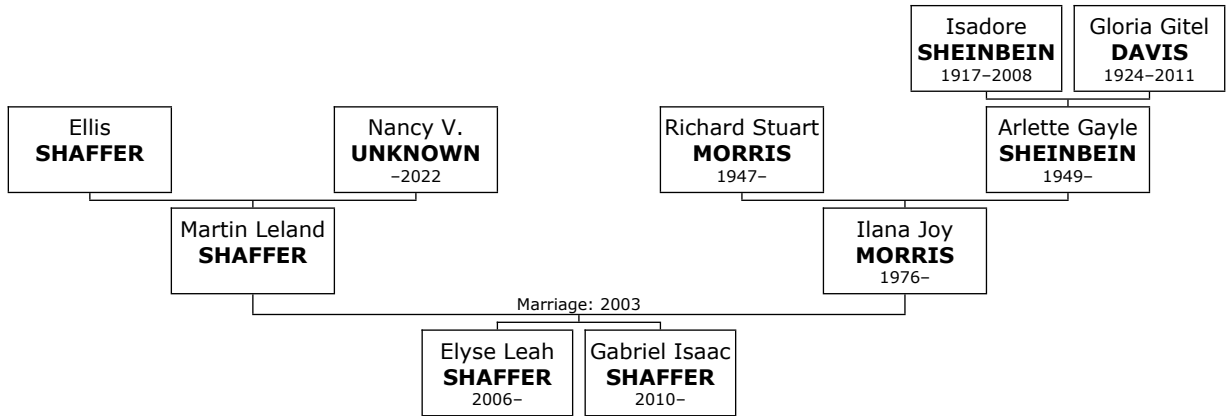

f IV. **Jeanette SHAFFER**.

Family of Martin SHAFFER and Ilana MORRIS

929. Martin Leland SHAFFER. He is the son of Ellis SHAFFER (925) and Nancy V. UNKNOWN (926).

930. Martin Leland married **Ilana Joy MORRIS** on Saturday, April 26, 2003, in Atlanta, De Kalb, Georgia, USA. They have two children.