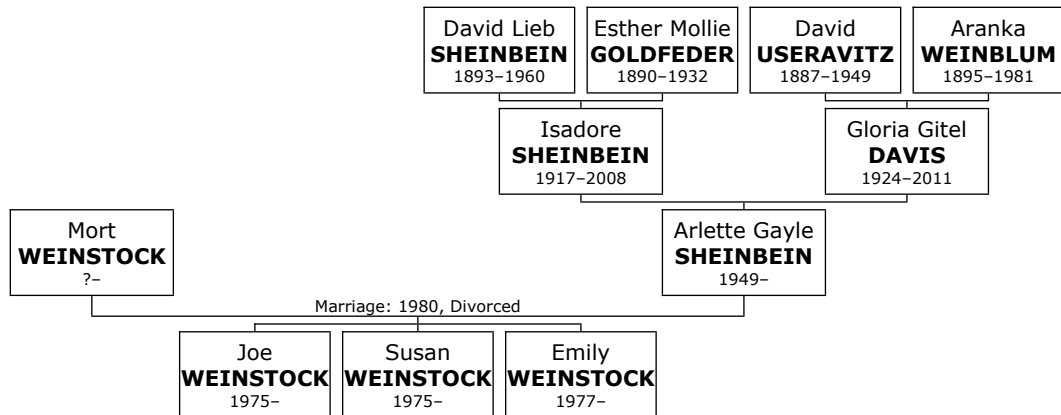

Family of Mort WEINSTOCK and Arlette SHEINBEIN

1208. Mort WEINSTOCK was born on April 04, in New York, USA.

92. Mort married **Arlette Gayle SHEINBEIN** on Thursday, January 10, 1980, in Oklahoma City, Oklahoma, Oklahoma. They are divorced. They have three children.

Arlette Gayle was born in Oklahoma City on Tuesday, September 13, 1949.

Further details about Arlette Gayle may be found on page 56.