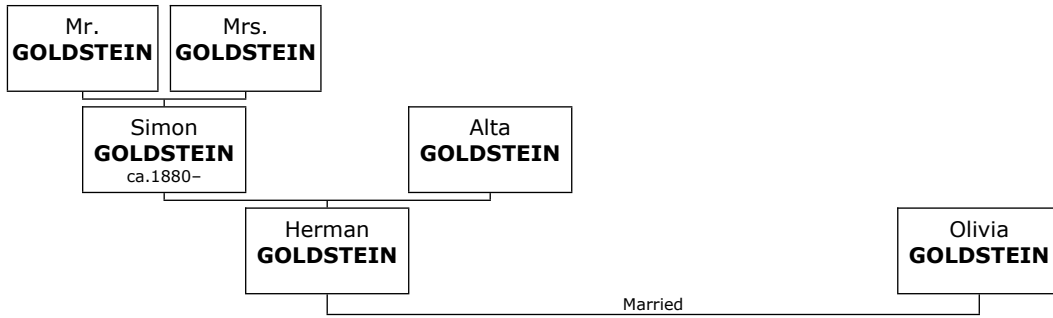

Family of Herman GOLDSTEIN and Olivia GOLDSTEIN

444. Herman GOLDSTEIN. He was the son of Simon GOLDSTEIN (451) and Alta GOLDSTEIN (452).

445. He married **Olivia GOLDSTEIN.**