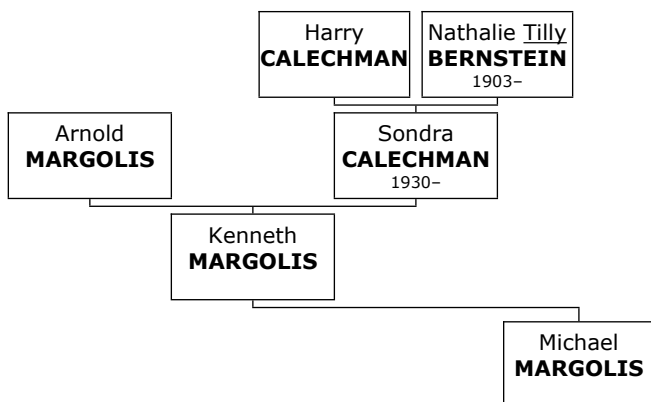

Kenneth MARGOLIS

663. Kenneth MARGOLIS. He is the son of Arnold MARGOLIS (661) and Sondra CALECHMAN (662). He is also known as **Kenny**.

Son of Kenneth MARGOLIS:

m I. **Michael MARGOLIS.**