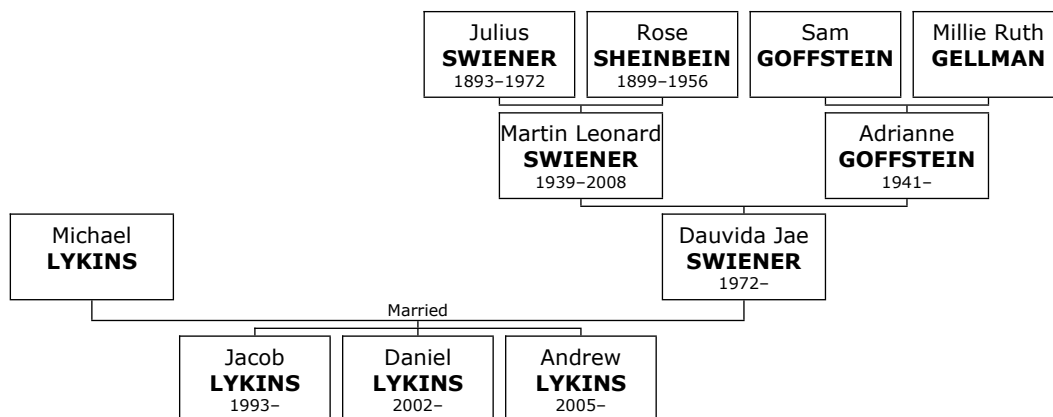

Family of Michael LYKINS and Dauvida SWIENER

647. Michael LYKINS.

648. He married **Dauvida Jae SWIENER**. They have three sons.

Dauvida Jae was born in 1972. She is the daughter of Martin Leonard SWIENER (1086) and Adrienne GOFFSTEIN (1087).

Sons of Michael LYKINS and Dauvida Jae SWIENER:

- m I. **Jacob LYKINS** was born in 1993.
- m II. **Daniel LYKINS** was born in 2002.
- m III. **Andrew LYKINS** was born in 2005.