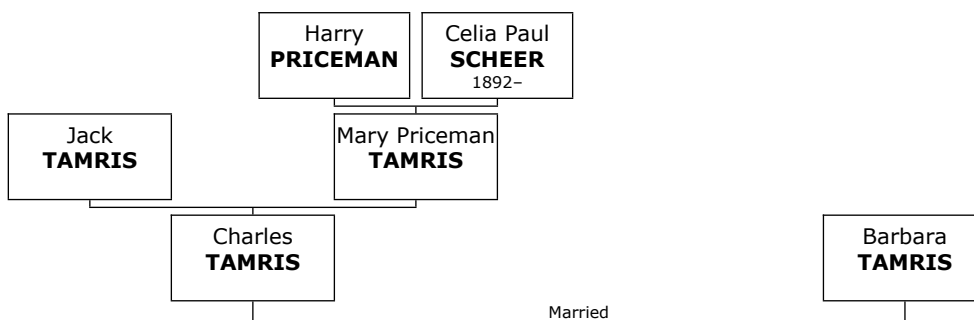

Family of Charles TAMRIS and Barbara TAMRIS

1089. Charles TAMRIS. He was the son of Jack TAMRIS (1091) and Mary Priceman TAMRIS (1092).

1090. He married **Barbara TAMRIS**.