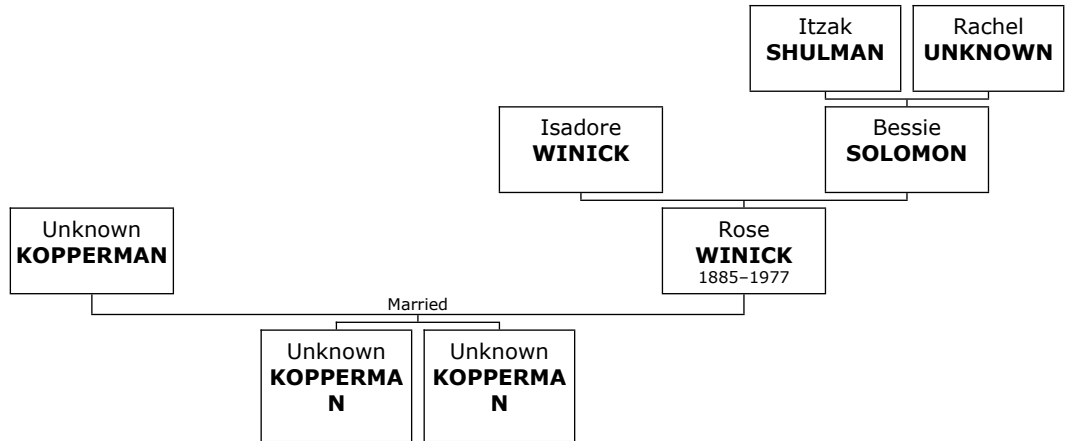

Family of Unknown KOPPERMAN and Rose WINICK

589. Unknown KOPPERMAN.

590. He married **Rose WINICK**. They had two sons.

Rose was born on Saturday, June 27, 1885. She was the daughter of Isadore WINICK (1225) and Bessie SOLOMON (1226).

Rose reached 91 years of age and died in Ohio, USA, in June 1977.

Sons of Unknown KOPPERMAN and Rose WINICK:

- m I. **Unknown KOPPERMAN.**
- m II. **Unknown KOPPERMAN.**