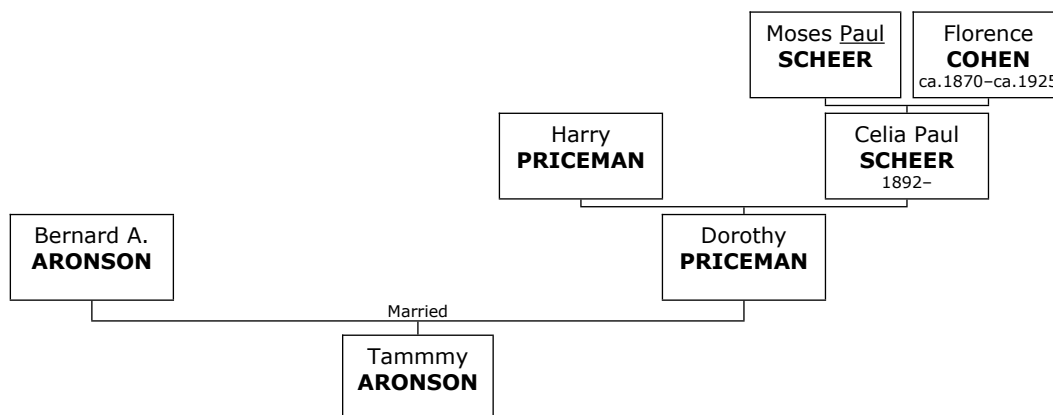

Family of Bernard ARONSON and Dorothy PRICEMAN

19. Bernard A. ARONSON.

20. He married **Dorothy PRICEMAN**. They had one daughter. She was the daughter of Harry PRICEMAN (774) and Celia Paul SCHEER (775).

She was also known as **Dot**.

Daughter of Bernard A. ARONSON and Dorothy PRICEMAN:

- f I. **Tammy ARONSON.**