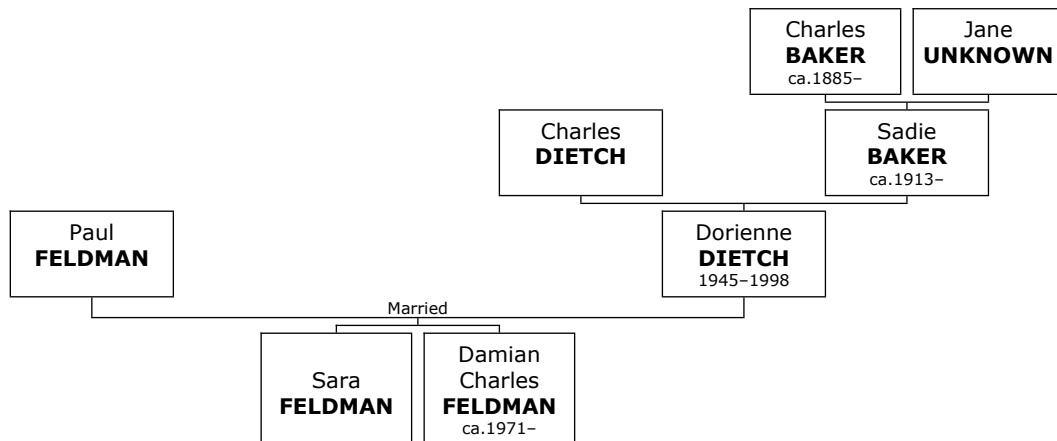

Family of Paul FELDMAN and Dorienne DIETCH