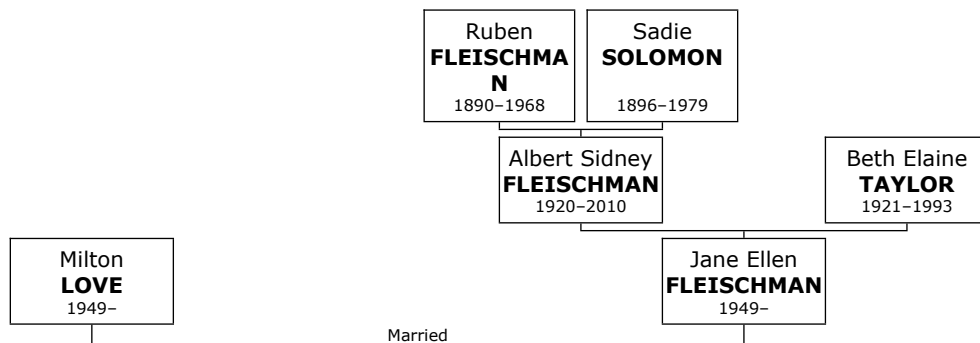

Daughters of Billy LOCKETT and Janet GRIFFIN:

- f I. **Darlynn Elaine LOCKETT** was born on May 06, 1993.
- f II. **Billie Danielle LOCKETT** was born on August 04, 1994.

Family of Milton LOVE and Jane FLEISCHMAN