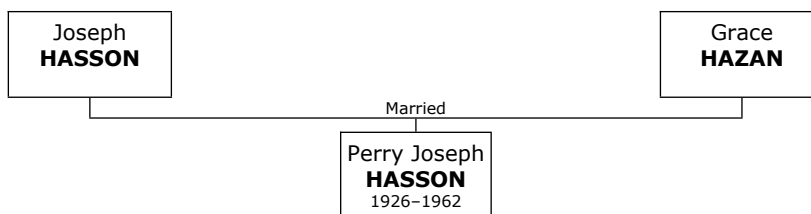

Family of Joseph HASSON and Grace HAZAN

505. Joseph HASSON.

506. He married **Grace HAZAN**. They had one son.

Son of Joseph HASSON and Grace HAZAN:

+ 509 m I. **Perry Joseph HASSON** was born in 1926. He died in 1962 at the age of 36.