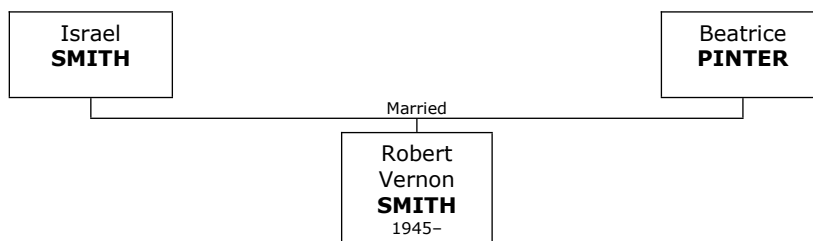

Carol Ann was born in Mendota, Il, on Saturday, July 11, 1936. She is the daughter of John Floyd BECKET (69) and Lillian June JACKSON (70).

Sons of Allan SINCLAIR and Carol Ann BECKET:

- m I. **Allan SINCLAIR** was born in Hollywood, Fl, on November 11, 1971.
- m II. **Byron Miles SINCLAIR** was born in Hollywood on May 08, 1975.

Family of Israel SMITH and Beatrice PINTER

1012. Israel SMITH. He was also known as **Ray**.

1013. He married **Beatrice PINTER**. They had one son.

She was also known as **Bea**.

Son of Israel SMITH and Beatrice PINTER:

- + 1014 m I. **Robert Vernon SMITH** was born in San Diego, CA, on December 07, 1945.