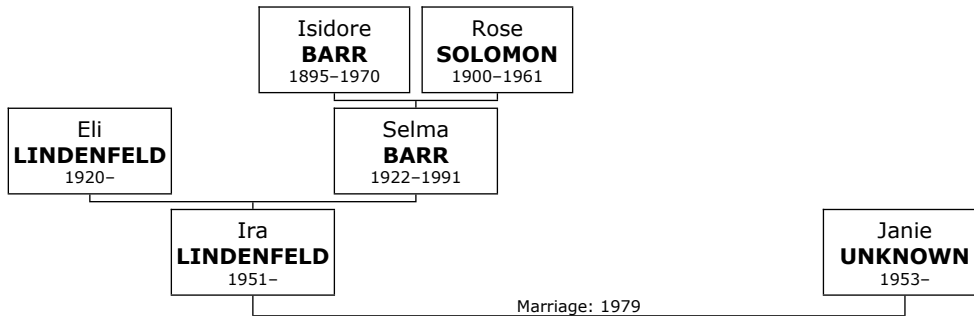

Family of Ira LINDENFELD and Janie UNKNOWN