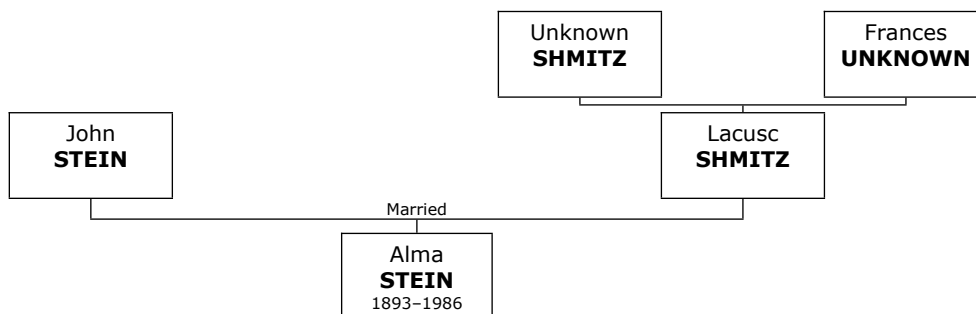

Jacob died in 2010 at the age of 84.

Children of Jacob STEIN:

- m I. **Howard STEIN**.
- + 1070 m II. **Ronald STEIN**.
- f III. **Lori STEIN**.
- f IV. **Debbie STEIN**.

Family of John STEIN and Lacusc SHMITZ