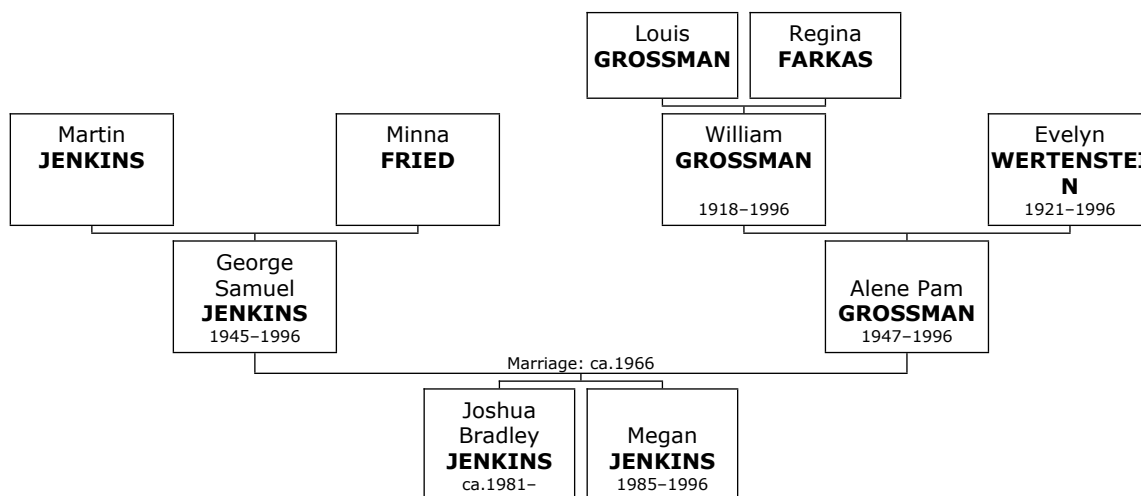

542. Robert Sanford married **Lilly JANKO** on Sunday, August 13, 1961, in Atlanta, Georgia. They have three children.

Lilly was born in Atlanta.

Children of Robert Sanford JANKO and Lilly JANKO:

- f I. **Debra Paige JANKO** was born in Atlanta on June 14, 1964.
- m II. **Richard Shawn JANKO** was born in Spon, Germany, on October 17, 1966.
- f III. **Dena Gail JANKO** was born in Atlanta, Georgia, on October 10, 1970.

Family of George JENKINS and Alene GROSSMAN

543. **George Samuel JENKINS** was born on Thursday, July 19, 1945. He was the son of Martin JENKINS (545) and Minna FRIED (546).

George Samuel died in Vista, San Diego, California, USA, on February 02, 1996, at the age of 50. His cause of death was murdered by son Joshua JENKINS.

544. George Samuel married **Alene Pam GROSSMAN** about 1966. They had two children.

Alene Pam was born on Thursday, March 06, 1947. She was the daughter of William GROSSMAN (483) and Evelyn WERTENSTEIN (484).

Alene Pam reached 48 years of age and died in Vista on February 02, 1996. Her cause of death was murdered by son Joshua JENKINS. Alene Pam was buried in Mt. Sinai (Forest Lawn) CA in February 1996.