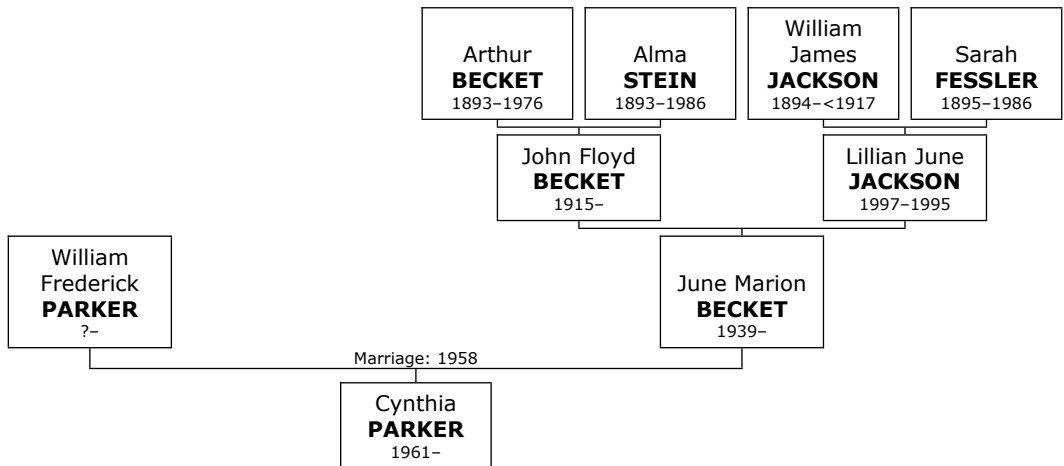

Family of William PARKER and June BECKET

728. William Frederick PARKER was born on September 06, in North Carolina.

729. William Frederick married **June Marion BECKET** on Saturday, December 13, 1958. They have one daughter.

June Marion was born in Ottawa, Il, on Monday, January 09, 1939. She is the daughter of John Floyd BECKET (69) and Lillian June JACKSON (70).