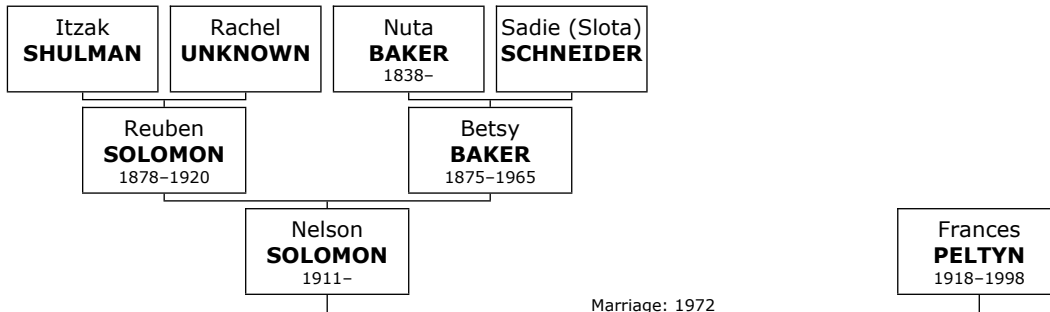

Family of Nelson SOLOMON and Frances PELTYN