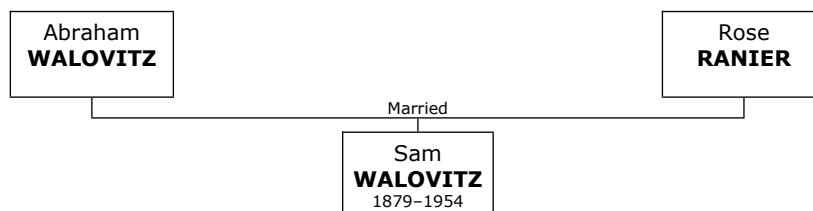

1181. Abraham WALOVITZ was born in Russia.

1182. He married **Rose RANIER**. They had one son.

Rose was born in Russia.

Son of Abraham WALOVITZ and Rose RANIER:

+ 1183 m I. **Sam WALOVITZ** was born in Odessa, Russia, on August 19, 1879. He died in Los Angeles, Los Angeles, California, USA, on June 24, 1954, at the age of 74.