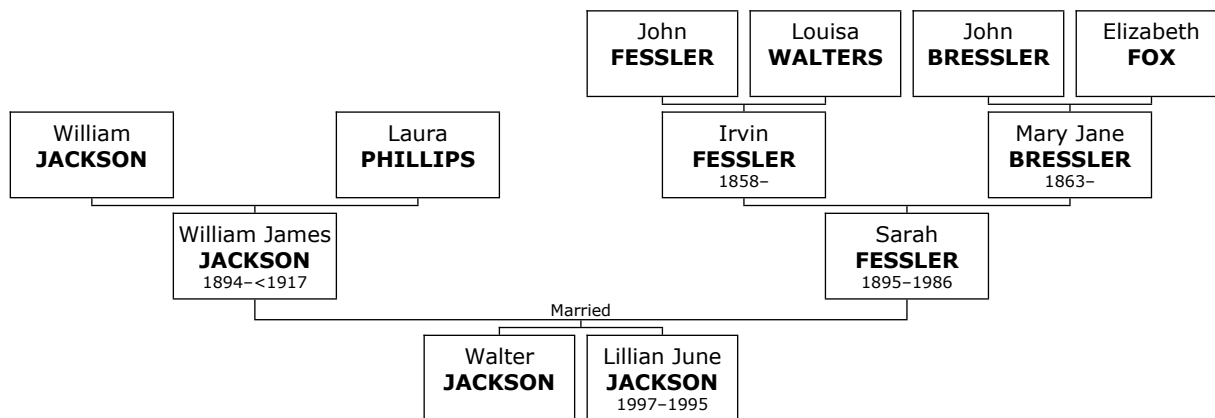

Family of William JACKSON and Sarah FESSLER

529. William James JACKSON was born on Tuesday, February 27, 1894. He was the son of William JACKSON (527) and Laura PHILLIPS (528).

William James died before July 10, 1917.

458. He married **Sarah FESSLER**. They had two children.

Sarah was born in Triumph, Il, on Wednesday, January 09, 1895. Sarah reached 91 years of age and died on February 07, 1986.

Further details about Sarah may be found on page 164.

Children of William James JACKSON and Sarah FESSLER:

m I. **Walter JACKSON.**