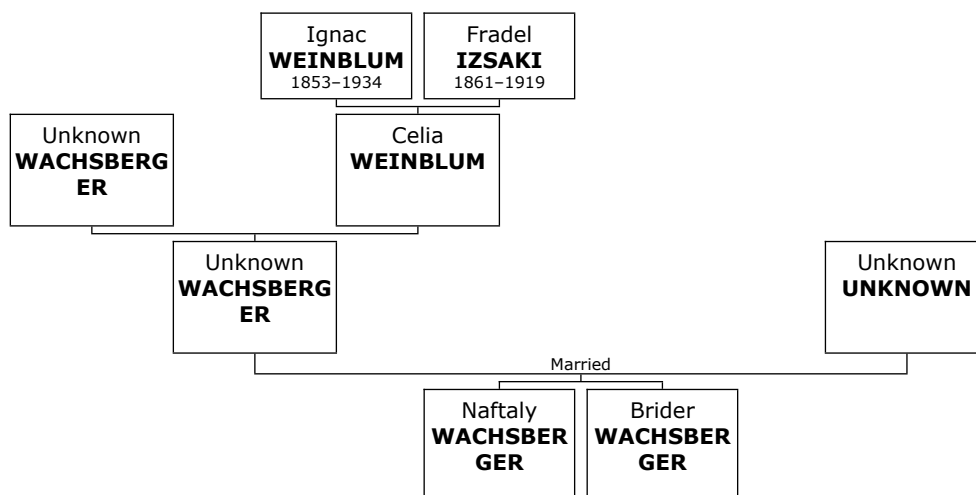

1178. He married **Celia WEINBLUM**. They had two sons. She was the daughter of Ignac WEINBLUM (1194) and Fradel IZSAKI (1195).

Sons of Unknown WACHSBERGER and Celia WEINBLUM:

+ 1179 m I. **Unknown WACHSBERGER**.

+ 1171 m II. **Andor WACHSBERGER**.

Family of Unknown WACHSBERGER and Unknown UNKNOWN

1179. Unknown WACHSBERGER. He was the son of Unknown WACHSBERGER (1177) and Celia WEINBLUM (1178).

1180. He married **Unknown UNKNOWN**. They had two sons.

Sons of Unknown WACHSBERGER and Unknown UNKNOWN:

+ 1175 m I. **Naftaly WACHSBERGER**.

+ 1173 m II. **Brider WACHSBERGER**.