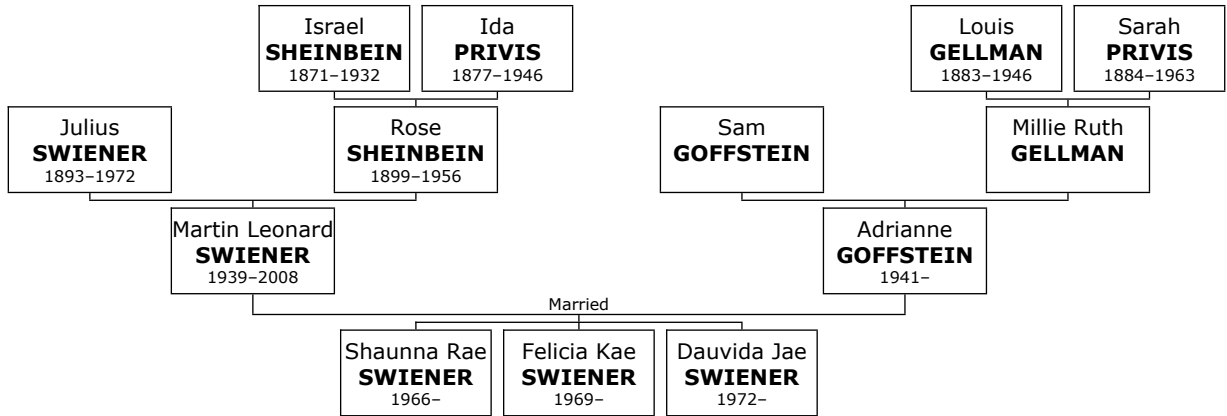

Family of Martin SWIENER and Adrienne GOFFSTEIN

1086. Martin Leonard SWIENER was born on Monday, January 23, 1939. He was the son of Julius SWIENER (1084) and Rose SHEINBEIN (1085).

Martin Leonard died on December 06, 2008, at the age of 69.

1087. He married **Adrienne GOFFSTEIN**. They had three daughters.

Adrienne was born in 1941. She is the daughter of Sam GOFFSTEIN (424) and Millie Ruth GELLMAN (425).

Daughters of Martin Leonard SWIENER and Adrienne GOFFSTEIN:

- + 186 f I. **Shaunna Rae SWIENER** was born in 1966.
- + 1185 f II. **Felicia Kae SWIENER** was born in 1969.
- + 648 f III. **Dauvida Jae SWIENER** was born in 1972.