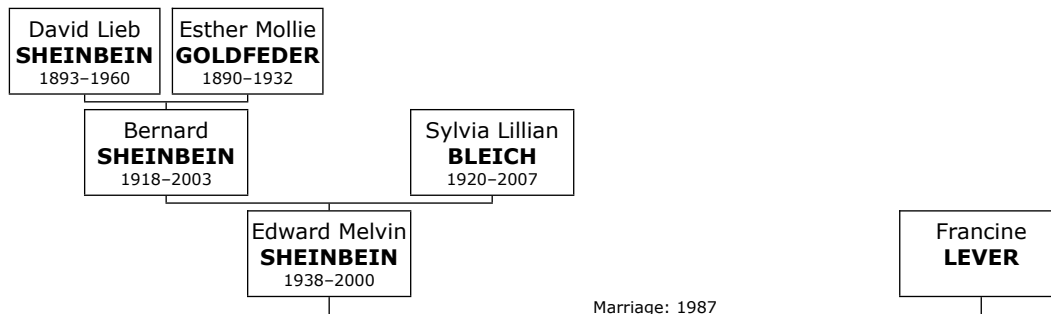

Family of Edward SHEINBEIN and Francine LEVER

Here are the details about **Edward Melvin SHEINBEIN's** second marriage, with Francine LEVER. You can read more about Edward Melvin on page 321.

1. **947.** Edward Melvin SHEINBEIN married **Francine LEVER** on Sunday, May 31, 1987.