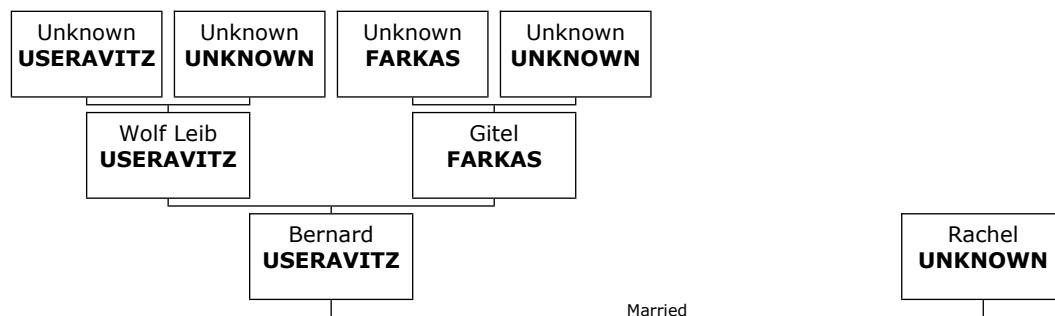

Children of Bernard USERAVITZ and Rifke UNKNOWN:

m I. **Wolf Liba USERAVITZ.**

+ 294 f II. **Ethel USERAVITZ** was born about 1900.

Family of Bernard USERAVITZ and Rachel UNKNOWN

Here are the details about **Bernard USERAVITZ's** second marriage, with Rachel UNKNOWN. You can read more about Bernard on page 389.

1157. Bernard USERAVITZ married **Rachel UNKNOWN.**