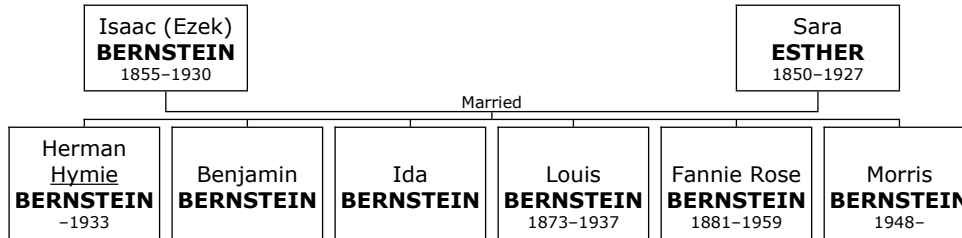

Children of Irving BERNSTEIN and Edith MILLER:

- + 223 f I. **Leslie BERNSTEIN**.
- + 159 m II. **William BERNSTEIN**. He is also known as **Billy**.
- + 153 m III. **Michael Louis BERNSTEIN** was born on August 10.

Family of Isaac BERNSTEIN and Sara ESTHER

143. Isaac (Ezek) BERNSTEIN was born in 1855 in Russia. He died in Orange, Conn, on September 26, 1930, at the age of 75.

144. Isaac (Ezek) married Sara ESTHER in Poland. They had six children.

Sara was born in 1850. She reached 77 years of age and died in Orange, Conn, in August 1927.

Children of Isaac (Ezek) BERNSTEIN and Sara ESTHER:

- + 139 m I. **Herman Hymie BERNSTEIN**. Hymie died in New Orleans, LA, on March 13, 1933.
- + 122 m II. **Benjamin BERNSTEIN**.
- + 1191 f III. **Ida BERNSTEIN**.
- + 149 m IV. **Louis BERNSTEIN** was born in Rutky Lumsey, Poland, on December 25, 1873. He died in Waterford, Conn, in 1937 at the age of 63.
- + 552 f V. **Fannie Rose BERNSTEIN** was born in Diktin on March 25, 1881. She died in Orange, Conn, on February 26, 1959, at the age of 77.
- + 155 m VI. **Morris BERNSTEIN** was born on March 21, 1948.