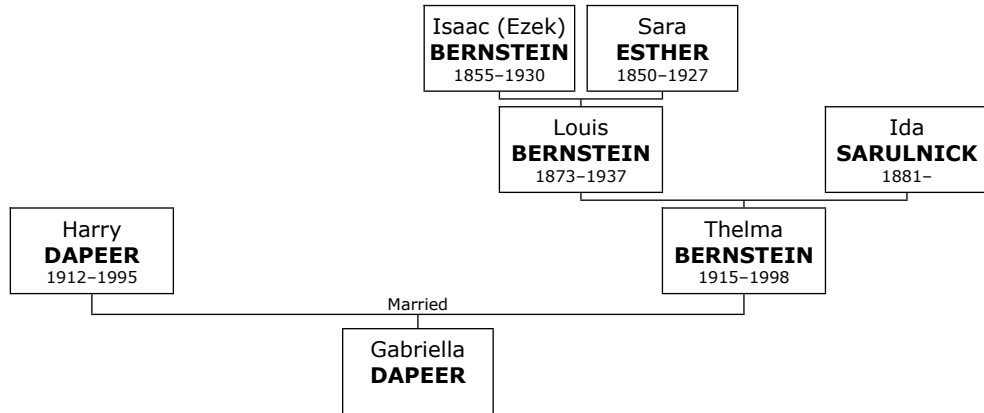

Family of Harry DAPEER and Thelma BERNSTEIN

261. Harry DAPEER was born on Sunday, February 11, 1912. He died in Los Angeles, CA, on May 19, 1995, at the age of 83.

262. He married **Thelma BERNSTEIN**. They had one daughter.

Thelma was born in New Orleans on Sunday, November 21, 1915. She was the daughter of Louis BERNSTEIN (149) and Ida SARULNICK (150).

Thelma reached 82 years of age and died in San Diego, CA, on January 06, 1998.

Daughter of Harry DAPEER and Thelma BERNSTEIN:

+ 260 f I. **Gabriella DAPEER.**