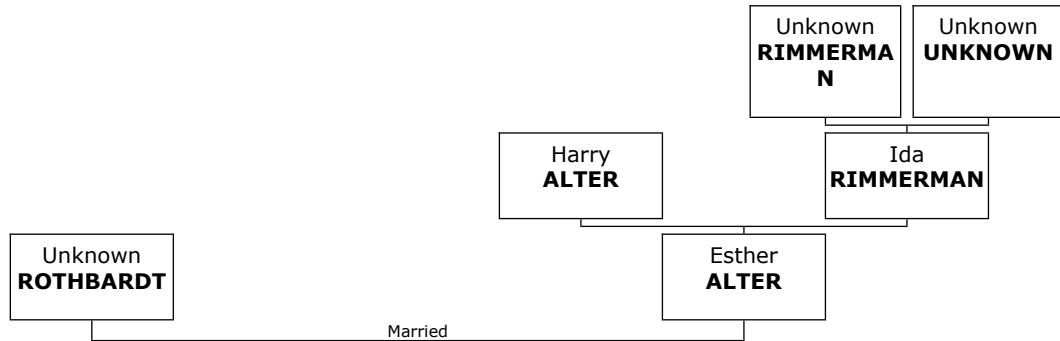

Children of Samuel ROTH and Sarah SOLOMON:

- + 115 f I. **Florence ROTH** was born in New York on November 29, 1924. She is also known as **Flo ROTH**.
- + 848 m II. **Jerome ROTH** was born on September 16, 1933. He is also known as **Jerry ROTH**.
- + 708 f III. **Shirley ROTH** was born in New York on January 03, 1928. She died in San Diego, San Diego, California, on February 17, 1998, at the age of 70.

Family of Unknown ROTHBARDT and Esther ALTER

853. Unknown ROTHBARDT.

854. He married **Esther ALTER**. She was the daughter of Harry ALTER (15) and Ida RIMMERMAN (16).