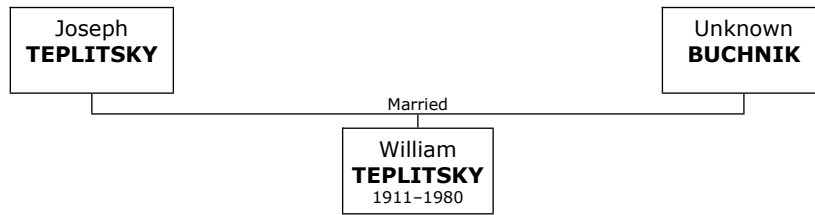

m II. **Grahame TAYLOR** was born in 1985.

Family of Joseph TEPLITSKY and Unknown BUCHNIK

1105. Joseph TEPLITSKY was born in Russia. He was also known as **Joseph TAPPAN**.

1106. He married **Unknown BUCHNIK**. They had one son.

Unknown was born in Russia.

Son of Joseph TEPLITSKY and Unknown BUCHNIK:

+ 1107 m I. **William TEPLITSKY** was born on September 20, 1911. He was also known as **William TAPPAN**.

William died in San Diego, San Diego, California, USA, on March 13, 1980, at the age of 68.