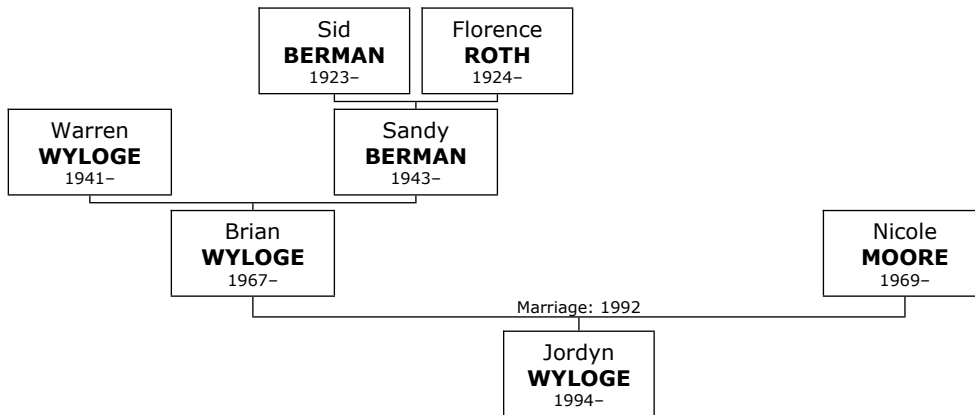

Family of Brian WYLOGE and Nicole MOORE

1233. Brian WYLOGE was born on Monday, May 22, 1967. He is the son of Warren WYLOGE (1235) and Sandy BERMAN (1236).

1234. At the age of 25, Brian married **Nicole MOORE** on Sunday, July 12, 1992, when she was 23 years old. They have one daughter.

Nicole was born on Friday, June 13, 1969.