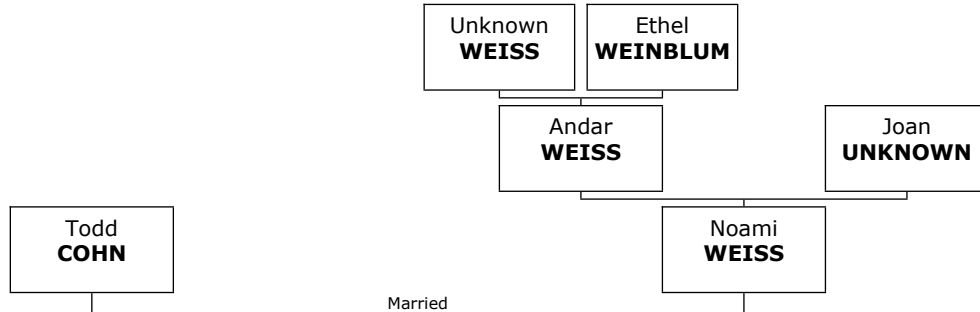

Daughter of Tommy COHEN and Lisa Alterbaum COHEN:

f I. **Richard COHEN.**

Family of Todd COHN and Naomi WEISS

248. Todd COHN.

249. He married **Noami WEISS**. She was the daughter of Andar WEISS (1209) and Joan UNKNOWN (1210).