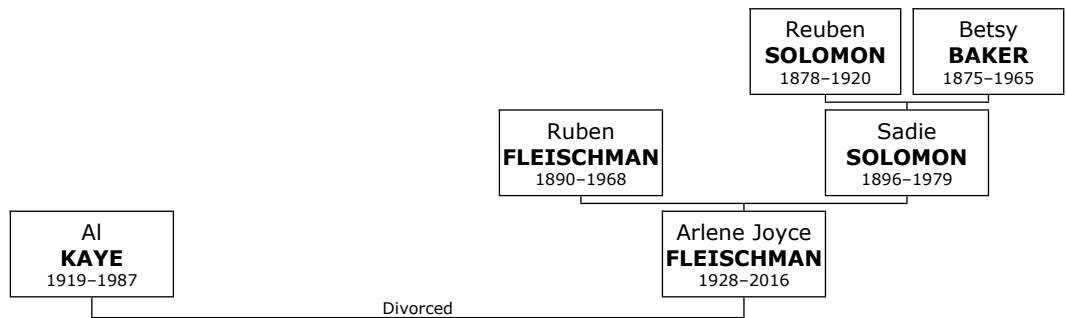

Family of Al KAYE and Arlene FLEISCHMAN

570. Al KAYE was born on Thursday, May 01, 1919. He died in May 1987 at the age of 68.

571. He married **Arlene Joyce FLEISCHMAN**. They are divorced.

Arlene Joyce was born on Monday, May 14, 1928. She was the daughter of Ruben FLEISCHMAN (353) and Sadie SOLOMON (354). She was also known as **Honey FLEISCHMAN**.

Arlene Joyce reached 88 years of age and died in San Diego, California, USA, on December 12, 2016.