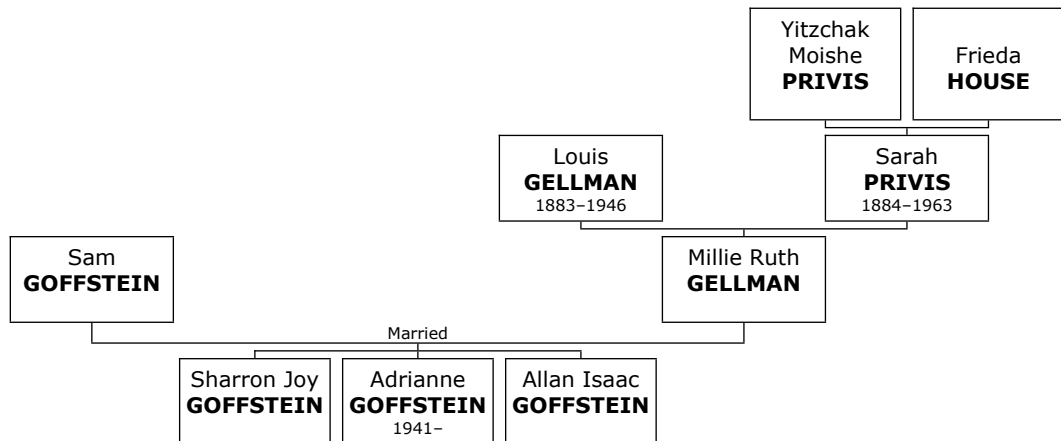

Family of Sam GOFFSTEIN and Millie GELLMAN

424. Sam GOFFSTEIN.

425. He married **Millie Ruth GELLMAN**. They had three children. She was the daughter of Louis GELLMAN (411) and Sarah PRIVIS (412).

Children of Sam GOFFSTEIN and Millie Ruth GELLMAN:

+ 895 f I. **Sharron Joy GOFFSTEIN.**

+ 1087 f II. **Adrienne GOFFSTEIN** was born in 1941.

m III. **Allan Isaac GOFFSTEIN.**