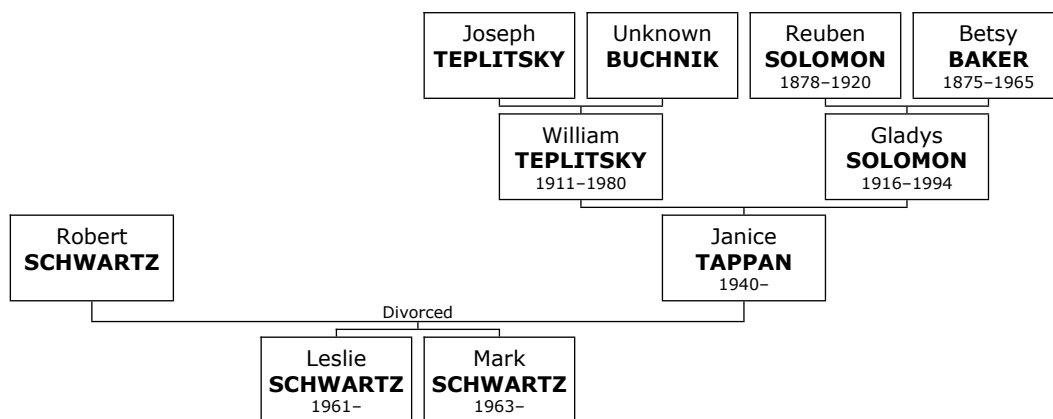

Family of Robert SCHWARTZ and Janice TAPPAN

916. Robert SCHWARTZ.

427. He married **Janice TAPPAN**. They are divorced. They have two children.

Janice was born on Thursday, January 11, 1940.

Further details about Janice may be found on page 155.