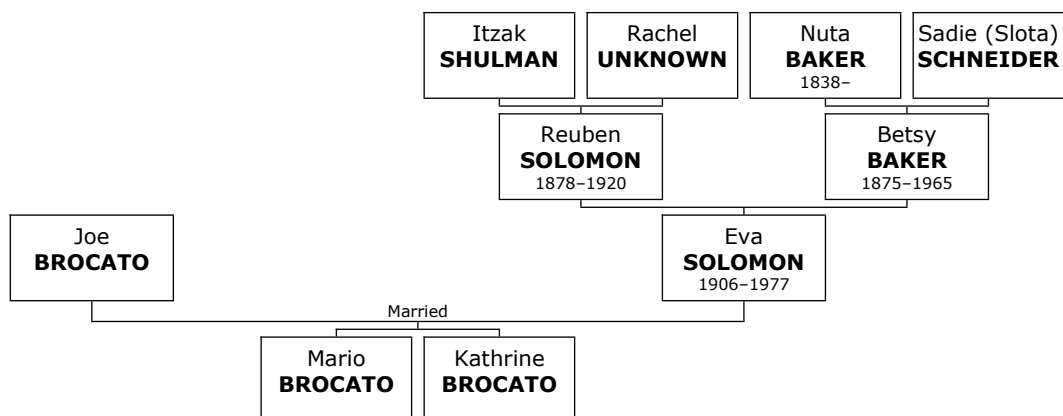

Family of Joe BROCATO and Eva SOLOMON