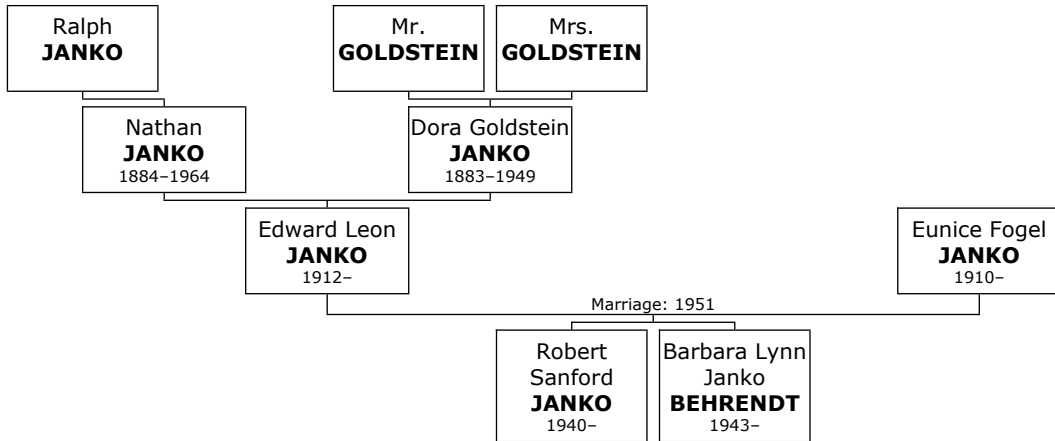

Family of Edward JANKO and Eunice JANKO

Here are the details about **Edward Leon JANKO's** second marriage, with Eunice Fogel JANKO. You can read more about Edward Leon on page 188.

533. At the age of 38, Edward Leon JANKO married **Eunice Fogel JANKO** on Thursday, May 17, 1951, in Atlanta when she was 40 years old. They have two children.