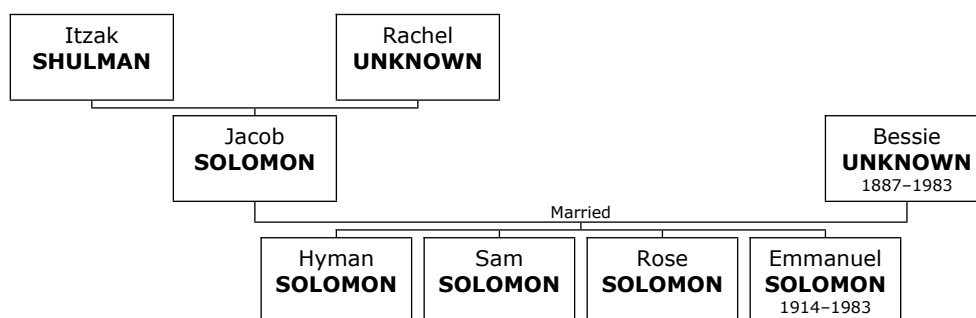

1021. At the age of 32, Isadore married **Norma BERNSTEIN** on Tuesday, May 29, 1934, in New York when she was 27 years old. They had one daughter.

Norma was born in New Orleans, Jefferson, Louisiana, on Monday, August 06, 1906. She was the daughter of Louis BERNSTEIN (149) and Ida SARULNICK (150).

Norma reached 74 years of age and died in San Diego, San Diego, California, on November 15, 1980.

Daughter of Isadore SOLOMON and Norma BERNSTEIN:

+ 374 f I. **Geraldine SOLOMON** was born in San Diego, CA, on July 29, 1937. She is also known as **Gerry SOLOMON**.

Family of Jacob SOLOMON and Bessie UNKNOWN

1022. Jacob SOLOMON. He was the son of Itzak SHULMAN (998) and Rachel UNKNOWN (999). He was also known as **Jake SOLOMON**.

1023. He married **Bessie UNKNOWN**. They had four children.

Bessie was born on Friday, June 10, 1887. She reached 96 years of age and died in Florida, USA, in September 1983.

Children of Jacob SOLOMON and Bessie UNKNOWN:

+ 1019 m I. **Hyman SOLOMON**.

+ 1041 m II. **Sam SOLOMON**.

+ 523 f III. **Rose SOLOMON**.

+ 1017 m IV. **Emmanuel SOLOMON** was born in New York on May 01, 1914. He was also known as **Manny SOLOMON**.

Emmanuel died in San Diego, San Diego, California, in December 1983 at the age of 69.

Jay SOLOMON

1024. Jay SOLOMON was born on Friday, September 17, 1948, in Germany. He is the son of Nelson SOLOMON (1033) and Dorothy CORSHEN (1034).