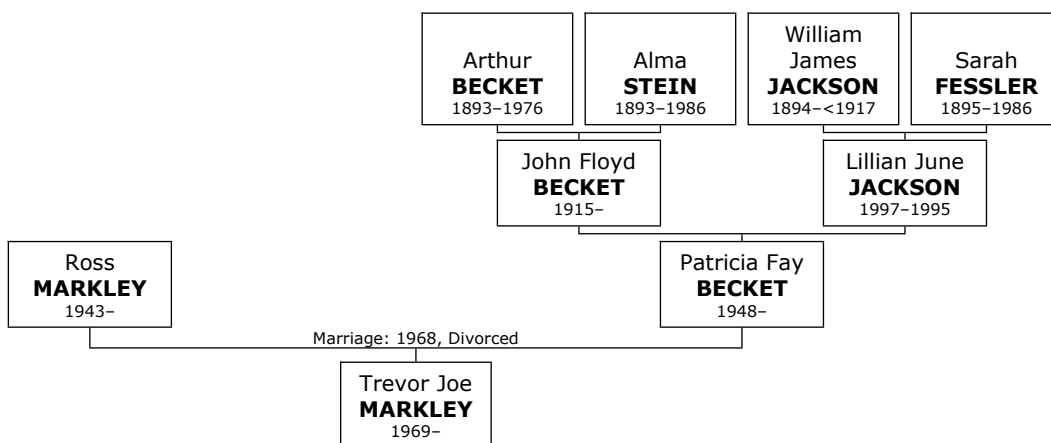

Family of Ross MARKLEY and Patricia BECKET

664. Ross MARKLEY was born on Monday, August 09, 1943, in Ohio.

665. At the age of 25, Ross married **Patricia Fay BECKET** on Thursday, November 28, 1968, when she was 20 years old. They are divorced. They have one son.

Patricia Fay was born in Mendota, Il, on Friday, November 05, 1948. She is the daughter of John Floyd BECKET (69) and Lillian June JACKSON (70).

Son of Ross MARKLEY and Patricia Fay BECKET:

m I. **Trevor Joe MARKLEY** was born in Jacksonville, Fl, on June 07, 1969.