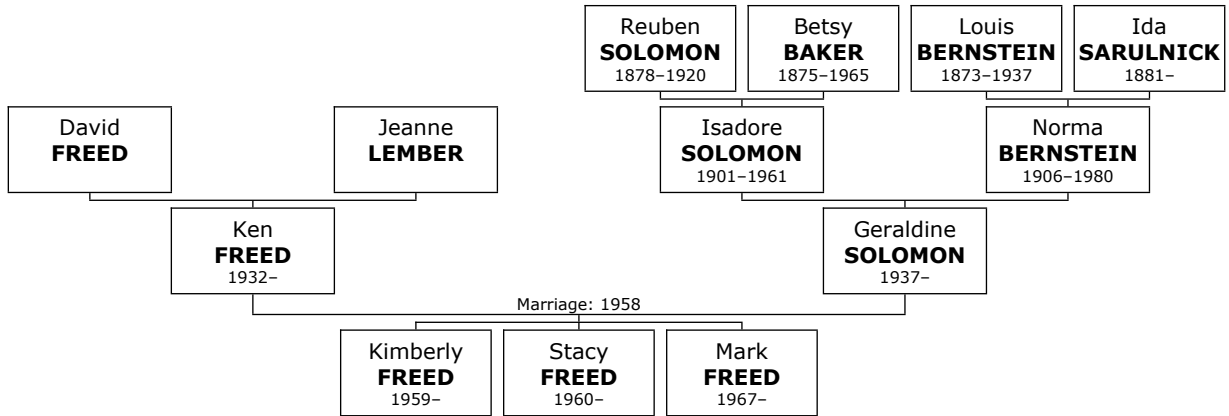

Sons of David FREED and Jeanne LEMBER:

- + 379 m I. **Stan FREED**.
- + 373 m II. **Ken FREED** was born in New York City on April 06, 1932. He is also known as **Kenny FREED**.

Family of Ken FREED and Geraldine SOLOMON