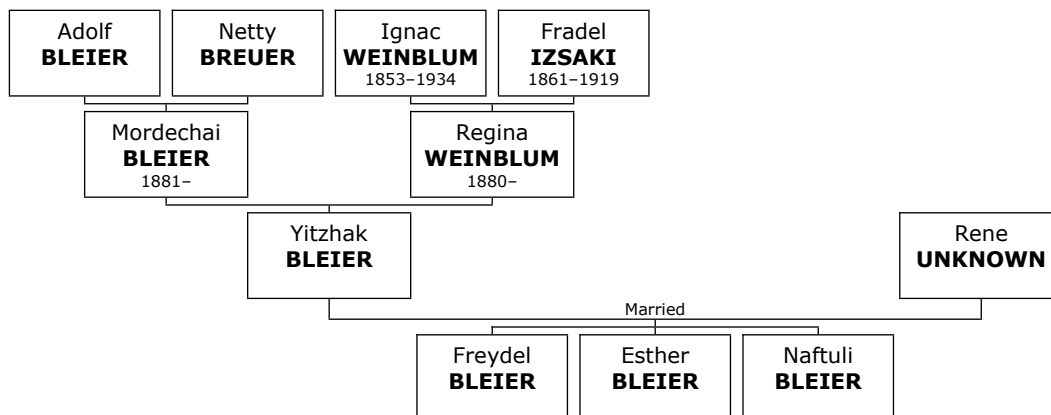

Family of Yitzhak BLEIER and Rene UNKNOWN