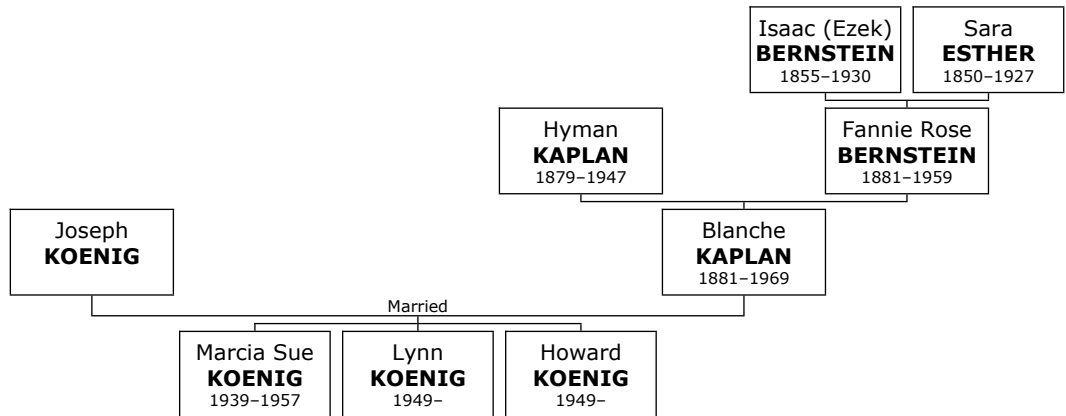

582. Howard KOENIG was born on Sunday, September 11, 1949, in New Haven, Conn. He is the son of Joseph KOENIG (584) and Blanche KAPLAN (585).

583. He married **Helene PATERSON**. They have one son.

Helene was born on Wednesday, January 17, 1945.

Son of Howard KOENIG and Helene PATERSON:

m I. **Bryan David KOENIG** was born on May 26, 1987.

Family of Joseph KOENIG and Blanche KAPLAN

584. Joseph KOENIG.

585. Joseph married **Blanche KAPLAN** on October 27, in Ansonia, Conn. They had three children.

Blanche was born on Friday, March 25, 1881. She was the daughter of Hyman KAPLAN (551) and Fannie Rose BERNSTEIN (552).

Blanche reached 87 years of age and died in Orange on January 15, 1969.

Children of Joseph KOENIG and Blanche KAPLAN:

f I. **Marcia Sue KOENIG** was born in New Haven on May 03, 1939. She died in Orange on March 28, 1957, at the age of 17.

+ 758 f II. **Lynn KOENIG** was born in New Haven on July 03, 1949.

+ 582 m III. **Howard KOENIG** was born in New Haven on September 11, 1949.