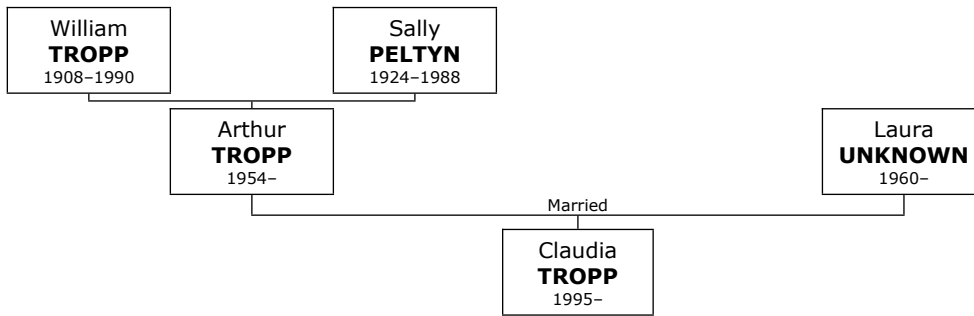

Further details about Nancy Merle may be found on page 208.

Family of Arthur TROPP and Laura UNKNOWN

1113. Arthur TROPP was born on Thursday, May 27, 1954. He is the son of William TROPP (1115) and Sally PELTYN (1116). He is also known as **Artie TROPP**.

1114. He married **Laura UNKNOWN**. They have one daughter.

Laura was born on Tuesday, January 26, 1960.

Daughter of Arthur TROPP and Laura UNKNOWN:

f I. **Claudia TROPP** was born on February 10, 1995.