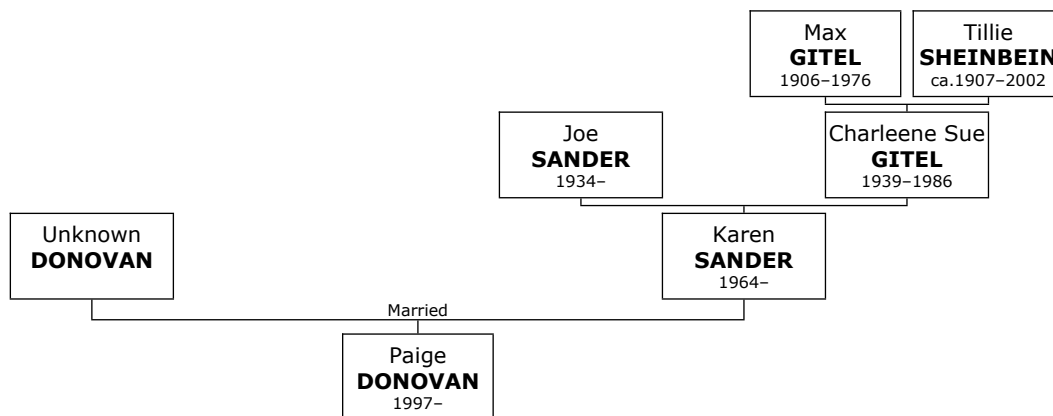

Family of Unknown DONOVAN and Karen SANDER

277. Unknown DONOVAN.

278. He married **Karen SANDER**. They have one daughter.

Karen was born on Thursday, March 05, 1964. She is the daughter of Joe SANDER (863) and Charleene Sue GITEL (864).

Daughter of Unknown DONOVAN and Karen SANDER:

f I. **Paige DONOVAN** was born on May 01, 1997.