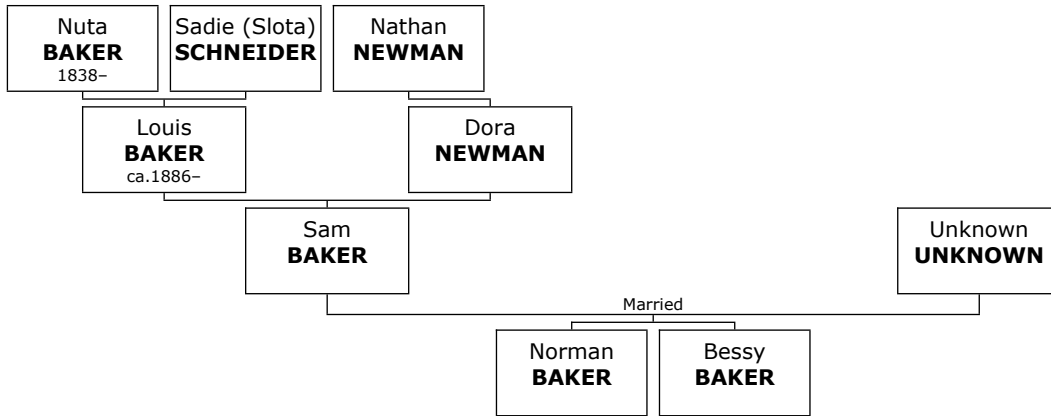

Family of Sam BAKER and Unknown UNKNOWN

53. Sam BAKER. He was the son of Louis BAKER (47) and Dora NEWMAN (48).

54. He married **Unknown UNKNOWN**. They had two children.

Children of Sam BAKER and Unknown UNKNOWN:

m I. **Norman BAKER.**

f II. **Bessy BAKER.**