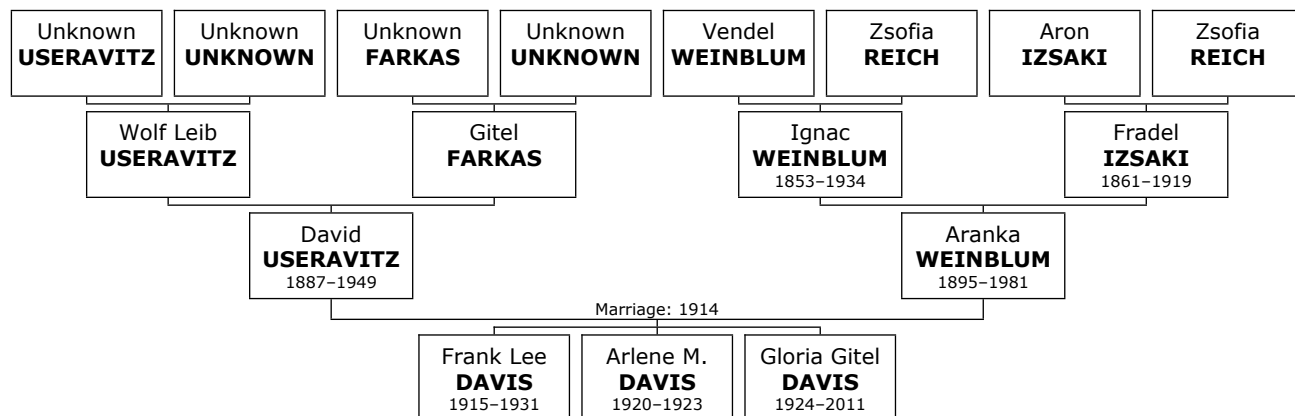

Family of David USERAVITZ and Aranka WEINBLUM

1158. **David USERAVITZ** was born on Saturday, July 16, 1887, in Iza, Maramaros, Hungary. He was the son of Wolf Leib USERAVITZ (1163) and Gitel FARKAS (1164). He was also known as **David DAVIS.**

David died in Oklahoma City, Oklahoma, Oklahoma, USA, on December 26, 1949, at the age of 62.

More facts and events for David USERAVITZ:

Census: 1910 Lived with the Fried family from Hungary