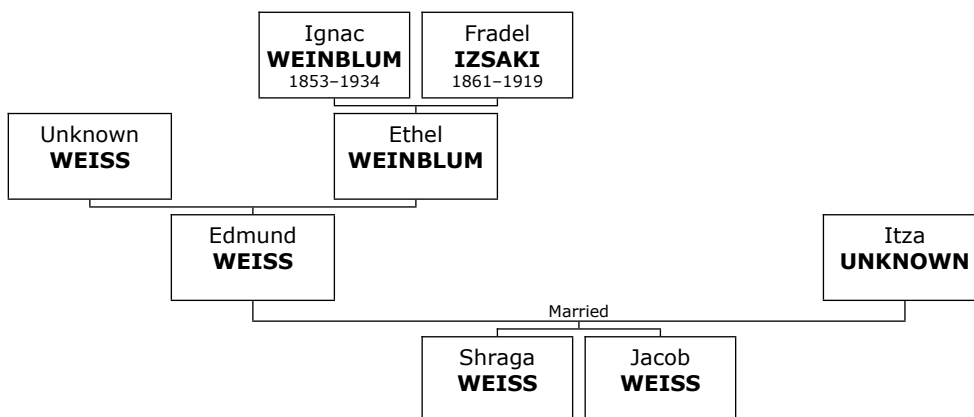

Family of Edmund WEISS and Itza UNKNOWN

1211. Edmund WEISS. He was the son of Unknown WEISS (1215) and Ethel WEINBLUM (1216).