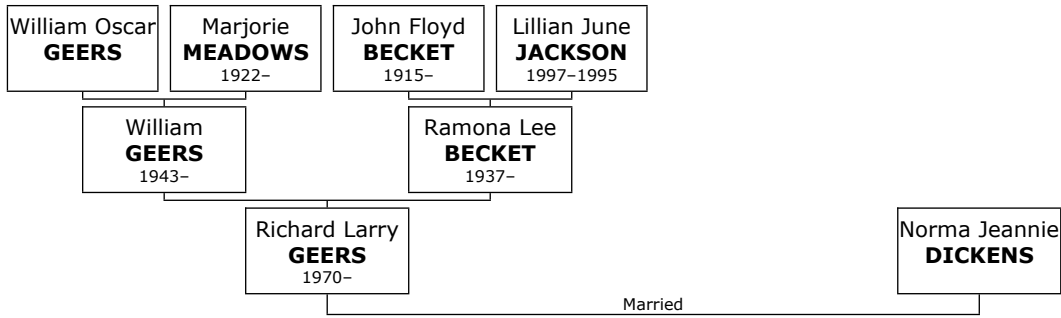

Family of Richard GEERS and Norma DICKENS

405. Richard Larry GEERS was born on Sunday, September 20, 1970. He is the son of William GEERS (407) and Ramona Lee BECKET (408).

406. He married **Norma Jeannie DICKENS**. She is also known as **Jean**.