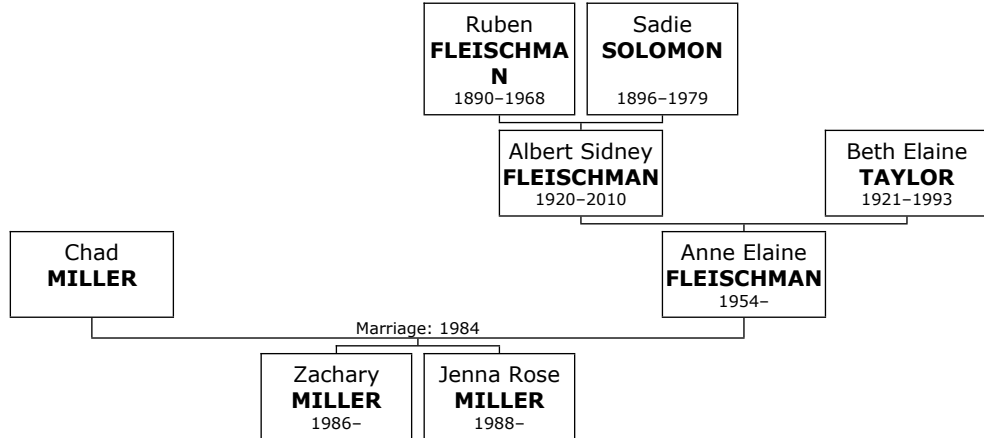

- m IV. **Jake MENSHIKOV.**
- f V. **Chana MENSHIKOV.** She was also known as **Anya or Anna.**
- m VI. **Sergei MENSHIKOV.**

Family of Chad MILLER and Anne FLEISCHMAN