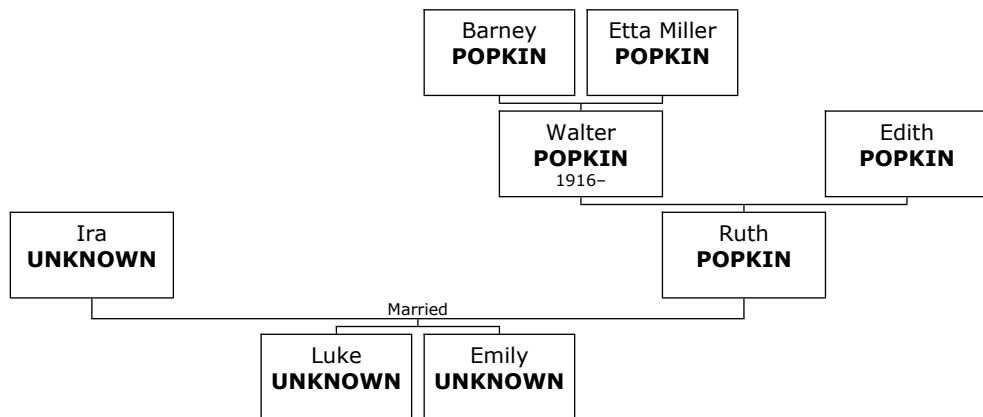

Family of Ira UNKNOWN and Ruth POPKIN

1129. Ira UNKNOWN.

1130. He married **Ruth POPKIN**. They have two daughters. She is the daughter of Walter POPKIN (770) and Edith POPKIN (771).