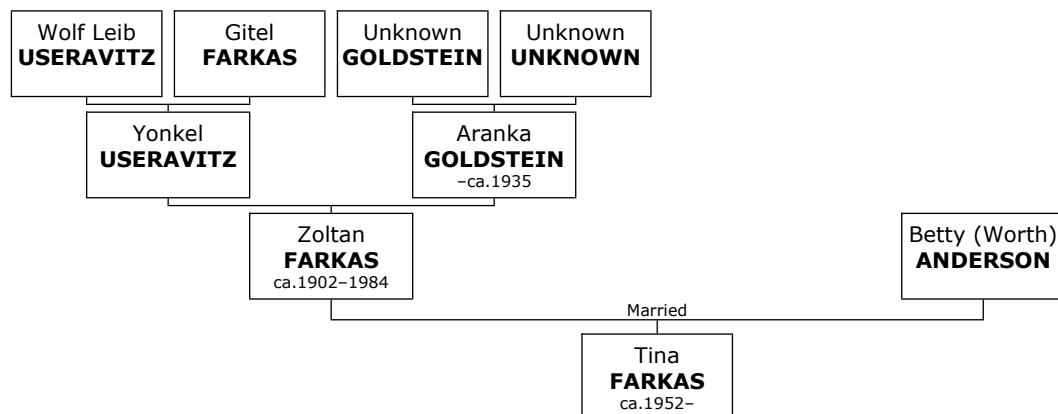

Family of Zoltan FARKAS and Betty ANDERSON

Here are the details about **Zoltan FARKAS's** second marriage, with Betty (Worth) ANDERSON. You can read more about Zoltan on page 127.

332. Zoltan FARKAS married **Betty (Worth) ANDERSON**. They had one daughter.