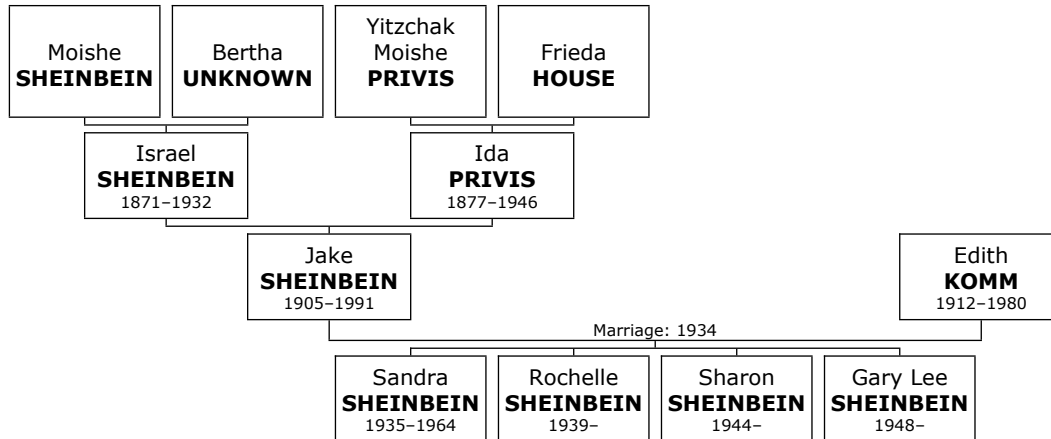

Family of Jake SHEINBEIN and Edith KOMM

960. Jake SHEINBEIN was born on Sunday, January 15, 1905, in Kolki, Khmelnytsky, Ukraine. He was the son of Israel SHEINBEIN (956) and Ida PRIVIS (957).

Jake died in St Louis, St Louis, Missouri, USA, on October 26, 1991, at the age of 86.

961. Jake married **Edith KOMM** in 1934. They had four children.

Edith was born on Sunday, October 13, 1912. She reached 67 years of age and died in St Louis on August 20, 1980.

Children of Jake SHEINBEIN and Edith KOMM:

- + 593 f I. **Sandra SHEINBEIN** was born in St Louis on June 23, 1935. She died in St Louis on November 12, 1964, at the age of 29.
- + 302 f II. **Rochelle SHEINBEIN** was born in St Louis on February 21, 1939.
- + 581 f III. **Sharon SHEINBEIN** was born on April 23, 1944.
- + 950 m IV. **Gary Lee SHEINBEIN** was born on April 01, 1948.

Marc SHEINBEIN

962. Dr. Marc Leslie SHEINBEIN was born on Tuesday, December 11, 1945, in Oklahoma City, Oklahoma, Oklahoma, USA. He was the son of Isadore SHEINBEIN (954) and Gloria Gitel DAVIS (955).

Marc Leslie died in Dallas, TX, on June 20, 1996, at the age of 50.

Marriages with Suzanne MINTZ and Andrea Merle RIFF (Page 330) are known.