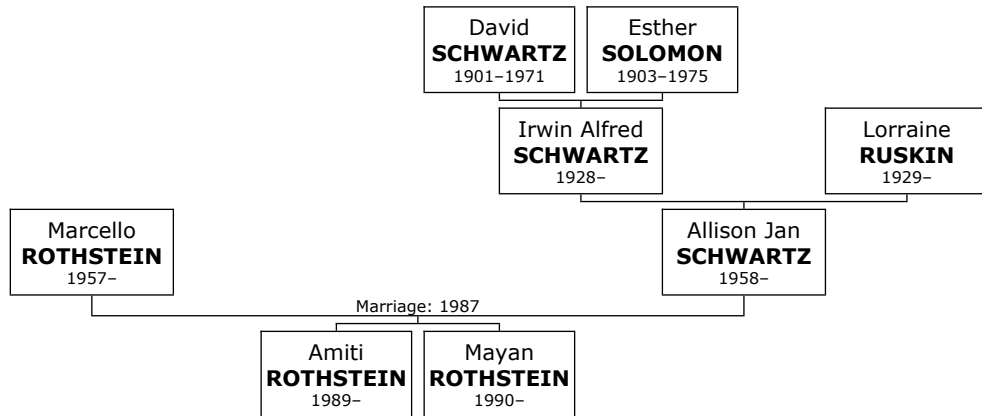

855. Marcello ROTHSTEIN was born on Thursday, October 31, 1957, in Argentina.

856. At the age of 29, Marcello married **Allison Jan SCHWARTZ** on Tuesday, September 08, 1987, in Israel when she was 29 years old. They have two children.