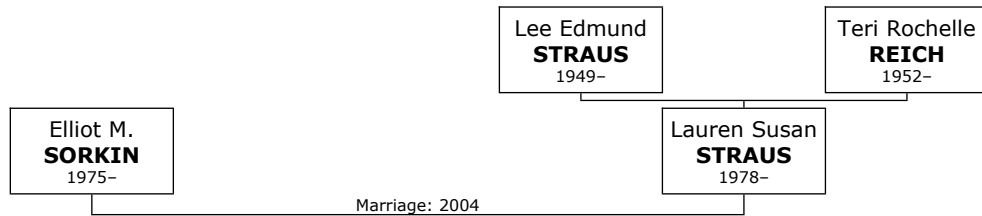

1041. Sam SOLOMON. He was the son of Jacob SOLOMON (1022) and Bessie UNKNOWN (1023).

1042. He married **Sylvia UNKNOWN.** They had two daughters.

Daughters of Sam SOLOMON and Sylvia UNKNOWN:

f I. **Judy SOLOMON.**

f II. **Barbara SOLOMON.**

Family of Elliot SORKIN and Lauren STRAUS

1043. Elliot M. SORKIN was born on Monday, July 07, 1975, in Chicago, Cook, Illinois, USA.

1044. At the age of 28, Elliot M. married **Lauren Susan STRAUS** on Sunday, July 04, 2004, in Houston, Harris, Texas, when she was 25 years old. Lauren Susan was born in Houston on Tuesday, August 29, 1978. She is the daughter of Lee Edmund STRAUS (1078) and Teri Rochelle REICH (1079).