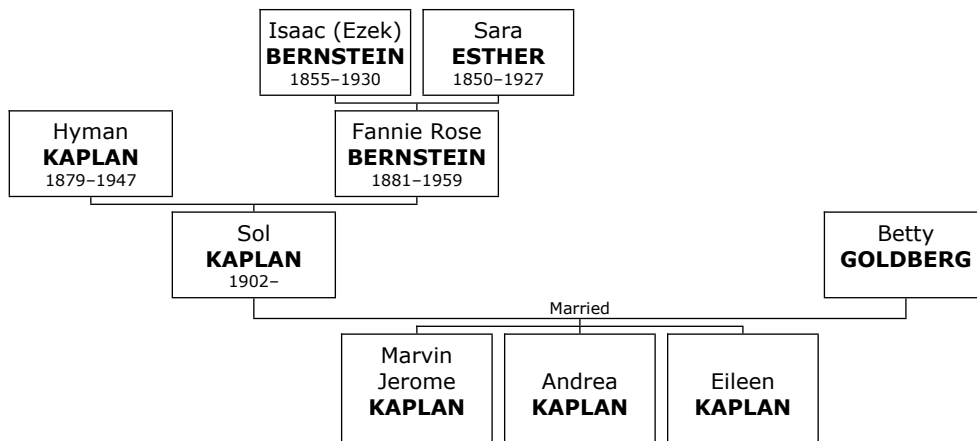

Family of Sol KAPLAN and Betty GOLDBERG