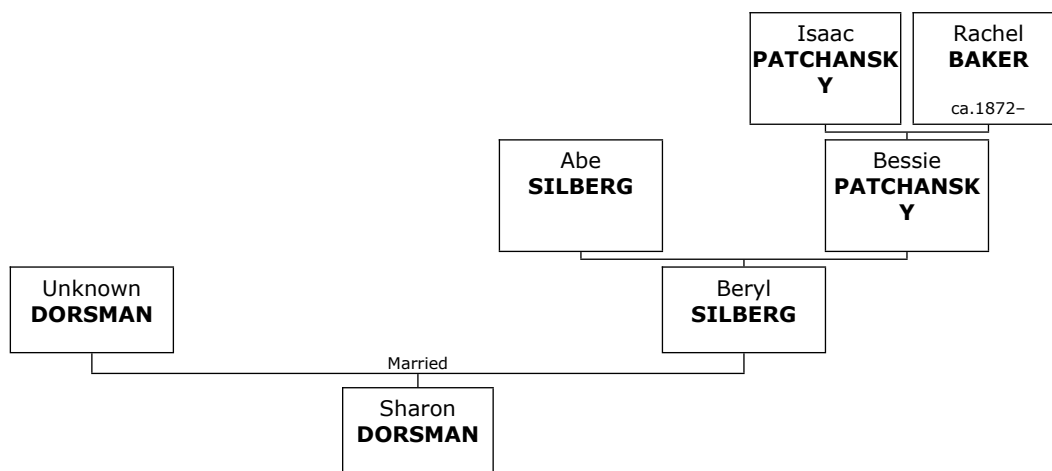

282. Michael married **Barbara NUMAINNE-DORSKY** on Tuesday, July 11, 1967. They have four children.

Barbara was born on Sunday, July 30, 1944. She is the daughter of Leonard LEON (612) and Dora Rose BERNSTEIN (613).

Children of Michael DORSKY and Barbara NUMAINNE-DORSKY:

- m I. **Paul DORSKY** was born on May 02, 1969.
- m II. **Alan DORSKY** was born on May 02, 1969.
- f III. **Andrea DORSKY** was born on September 12, 1971.
- f IV. **Amy DORSKY** was born on May 14, 1978.

Family of Unknown DORSMAN and Beryl SILBERG

283. Unknown DORSMAN.

284. He married **Beryl SILBERG**. They had one daughter. She was the daughter of Abe SILBERG (1004) and Bessie PATCHANSKY (1005).

Daughter of Unknown DORSMAN and Beryl SILBERG:

- + 826 f I. **Sharon DORSMAN** was born in Leeds, Yorkshire, England.