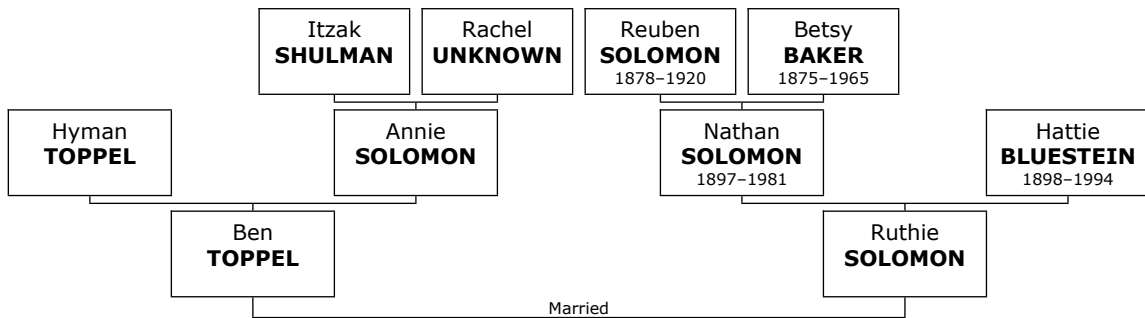

Family of Ben TOPPEL and Ruthie SOLOMON

1109. Ben TOPPEL. He was the son of Hyman TOPPEL (1110) and Annie SOLOMON (1111).

22. He married **Ruthie SOLOMON**.

Further details about Ruthie may be found on page 34.