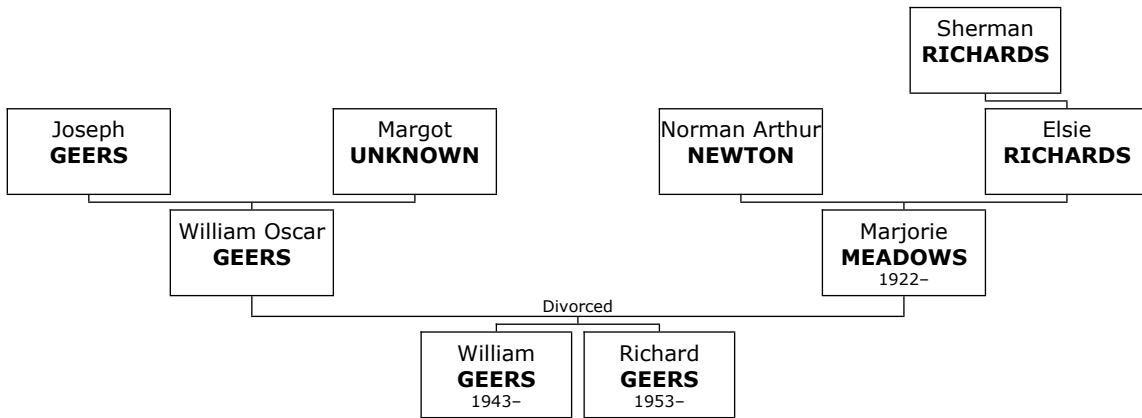

+ 405 m III. **Richard Larry GEERS** was born on September 20, 1970.

Family of William GEERS and Marjorie MEADOWS

409. William Oscar GEERS. He is the son of Joseph GEERS (403) and Margot UNKNOWN (404).

410. He married **Marjorie MEADOWS**. They are divorced. They have two sons.

Marjorie was born on Thursday, June 08, 1922. She is the daughter of Norman Arthur NEWTON (716) and Elsie RICHARDS (717).

Sons of William Oscar GEERS and Marjorie MEADOWS:

+ 407 m I. **William GEERS** was born on May 19, 1943.

m II. **Richard GEERS** was born on January 23, 1953.