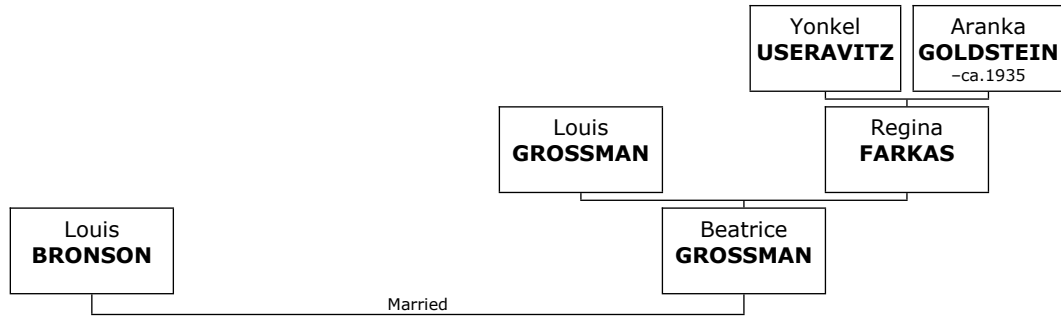

Family of Louis BRONSON and Beatrice GROSSMAN

197. Louis BRONSON. He was also known as **Lou**.

198. He married **Beatrice GROSSMAN**. She was the daughter of Louis GROSSMAN (481) and Regina FARKAS (482).

She was also known as **Bea**.

Arthur BUNZEL

199. Arthur L. BUNZEL. He was the son of Israel David BUNZEL (202) and Szeren BLEIER (203).

Marriages with Elaine K. KELLER and Joy UNKNOWN (Page 91) are known.