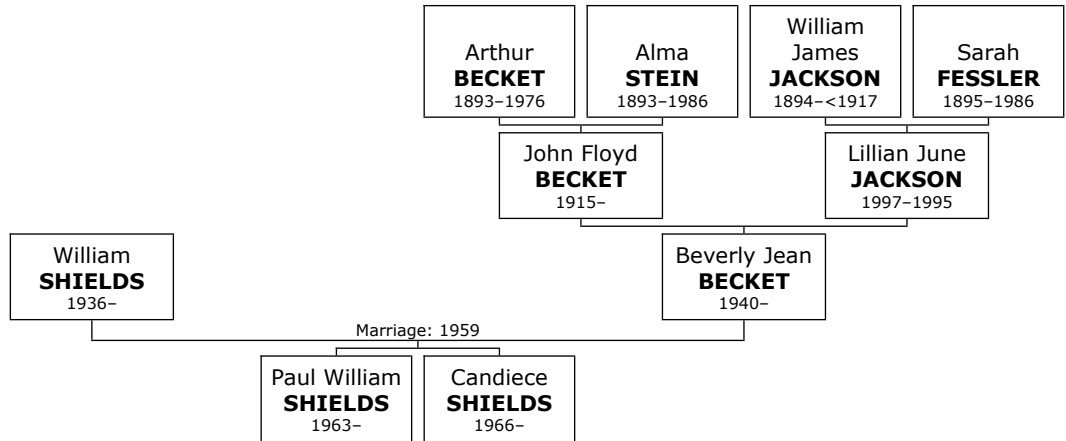

Family of William SHIELDS and Beverly BECKET

992. William SHIELDS was born on Sunday, September 06, 1936, in Chicago, Il.

993. At the age of 23, William married **Beverly Jean BECKET** on Sunday, October 18, 1959, when she was 18 years old. They have two children.

Beverly Jean was born in Peoria on Sunday, October 20, 1940. She is the daughter of John Floyd BECKET (69) and Lillian June JACKSON (70).

Children of William SHIELDS and Beverly Jean BECKET:

- m I. **Paul William SHIELDS** was born in Hollywood, Fl, on May 02, 1963.
- + 519 f II. **Candiece SHIELDS** was born in Hollywood on February 14, 1966.