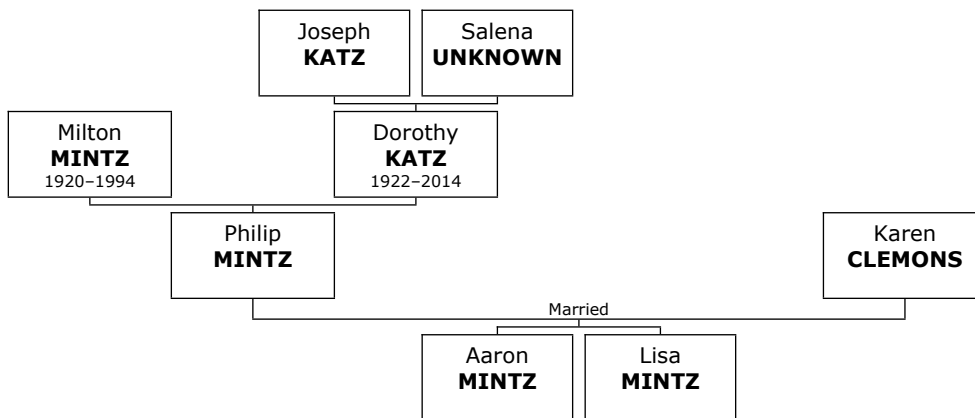

Family of Philip MINTZ and Karen CLEMONS

703. Philip MINTZ was born in Nashville, Davidson, Tennessee, USA. He was the son of Milton MINTZ (701) and Dorothy KATZ (702).

704. He married **Karen CLEMONS**. They had two children.