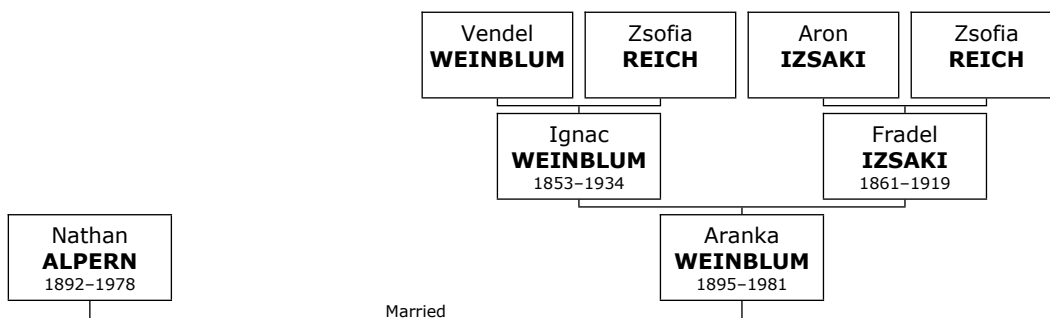

Family of Nathan ALPERN and Aranka WEINBLUM

- 13. Nathan ALPERN** was born on Saturday, March 26, 1892. He died in Oklahoma City, Oklahoma, Oklahoma, USA, in June 1978 at the age of 86.
- 14. Nathan** married **Aranka WEINBLUM** in Oklahoma City. Aranka was born in Füzesgyarmat, Bekes, Hungary, on Tuesday, March 12, 1895. She was the daughter of Ignac WEINBLUM (1194) and Frael IZSAKI (1195). She was also known as **Goldie**.