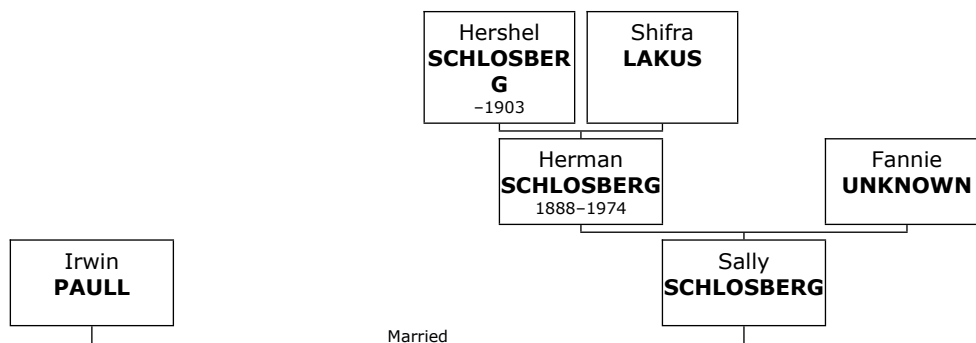

Family of Irwin PAULL and Sally SCHLOSBERG

748. Irwin PAULL.

749. He married **Sally SCHLOSBERG**. She was the daughter of Herman SCHLOSBERG (881) and Fannie UNKNOWN (882).