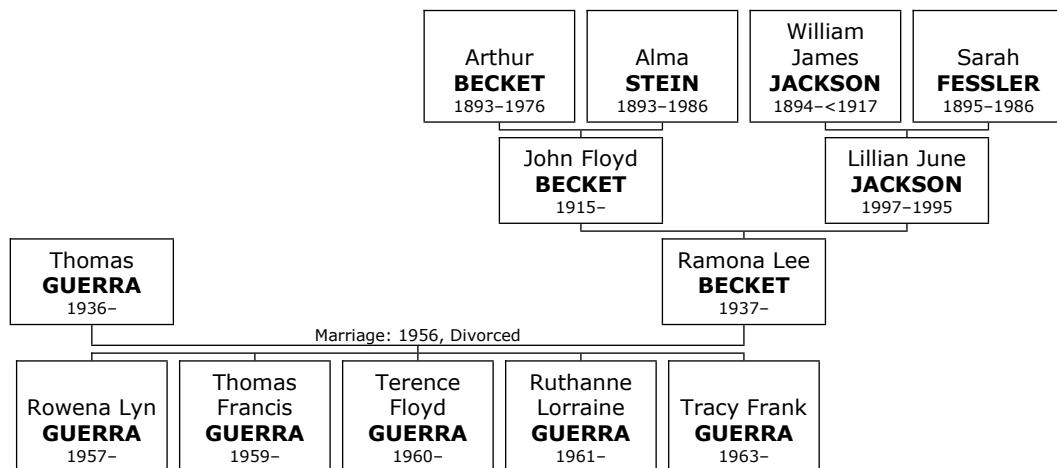

Family of Thomas GUERRA and Ramona BECKET

491. Thomas GUERRA was born on Sunday, May 24, 1936.

408. At the age of 20, Thomas married **Ramona Lee BECKET** on Saturday, December 08, 1956, when she was 19 years old. They are divorced. They have five children.