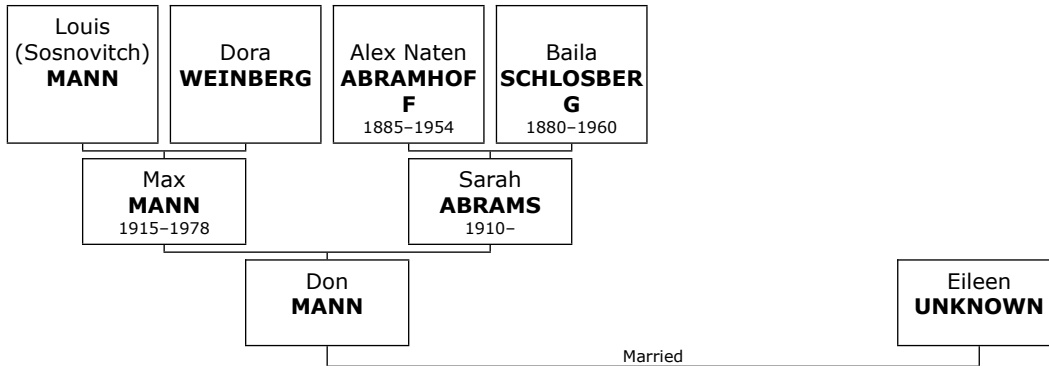

Family of Don MANN and Eileen UNKNOWN

653. **Don MANN** was born in Los Angeles, Los Angeles, California, USA. He is the son of Max MANN (657) and Sarah ABRAMS (658).

654. He married **Eileen UNKNOWN**.