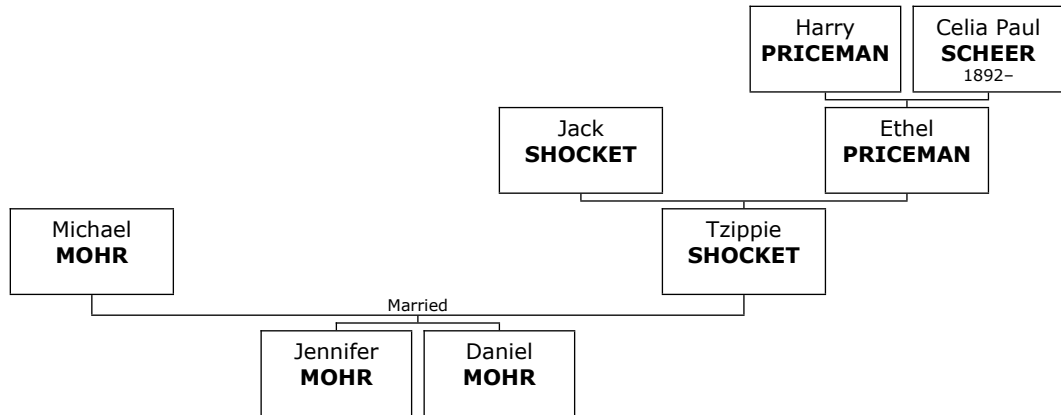

Children of Philip MINTZ and Karen CLEMONS:

1. + 699 m I. **Aaron MINTZ**.
   f II. **Lisa MINTZ**.

Family of Michael MOHR and Tzippie SHOCKET

705. Michael MOHR.

706. He married **Tzippie SHOCKET**. They had two children. She was the daughter of Jack SHOCKET (996) and Ethel PRICEMAN (997).

Children of Michael MOHR and Tzippie SHOCKET:

1. f I. **Jennifer MOHR**.
   m II. **Daniel MOHR**.