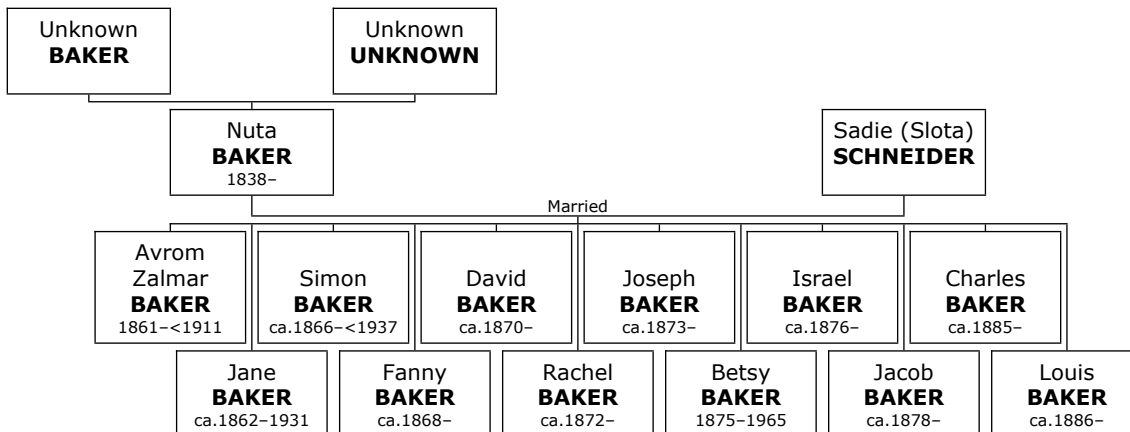

Family of Nuta BAKER and Sadie SCHNEIDER