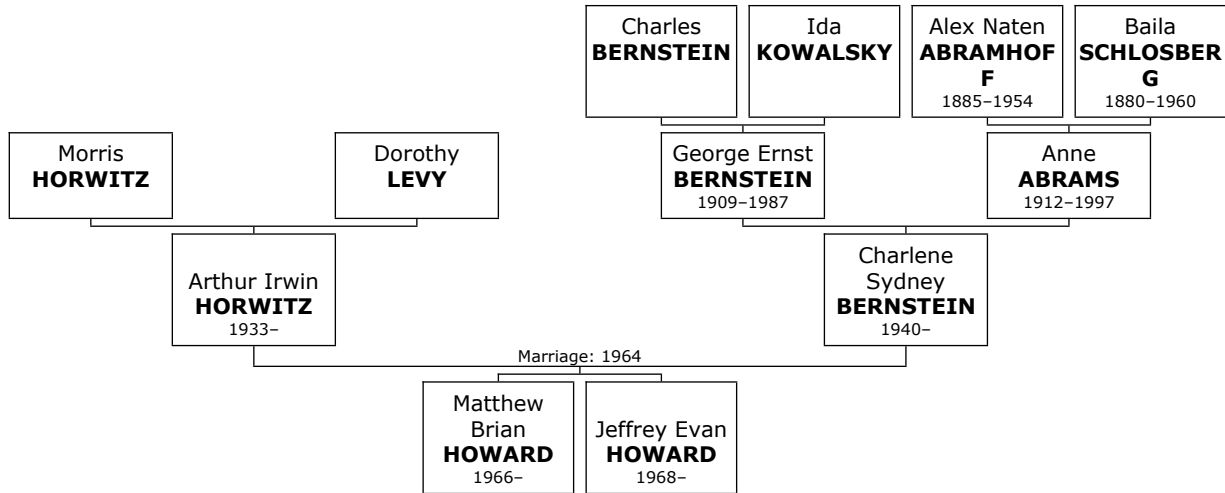

Family of Arthur HORWITZ and Charlene BERNSTEIN

514. Arthur Irwin HORWITZ was born on Friday, November 24, 1933, in Los Angeles, Los Angeles, California, USA. He is the son of Morris HORWITZ (516) and Dorothy LEVY (517). He is also known as **Arthur HOWARD**.

515. At the age of 30, Arthur Irwin married **Charlene Sydney BERNSTEIN** on Sunday, October 11, 1964, in Los Angeles when she was 24 years old. They have two sons.

Charlene Sydney was born in Los Angeles on Saturday, July 27, 1940. She is the daughter of George Ernst BERNSTEIN (137) and Anne ABRAMS (138).

Sons of Arthur Irwin HORWITZ and Charlene Sydney BERNSTEIN:

+ 520 m I. **Matthew Brian HOWARD** was born in Los Angeles on June 09, 1966.

m II. **Jeffrey Evan HOWARD** was born in Los Angeles on October 17, 1968.